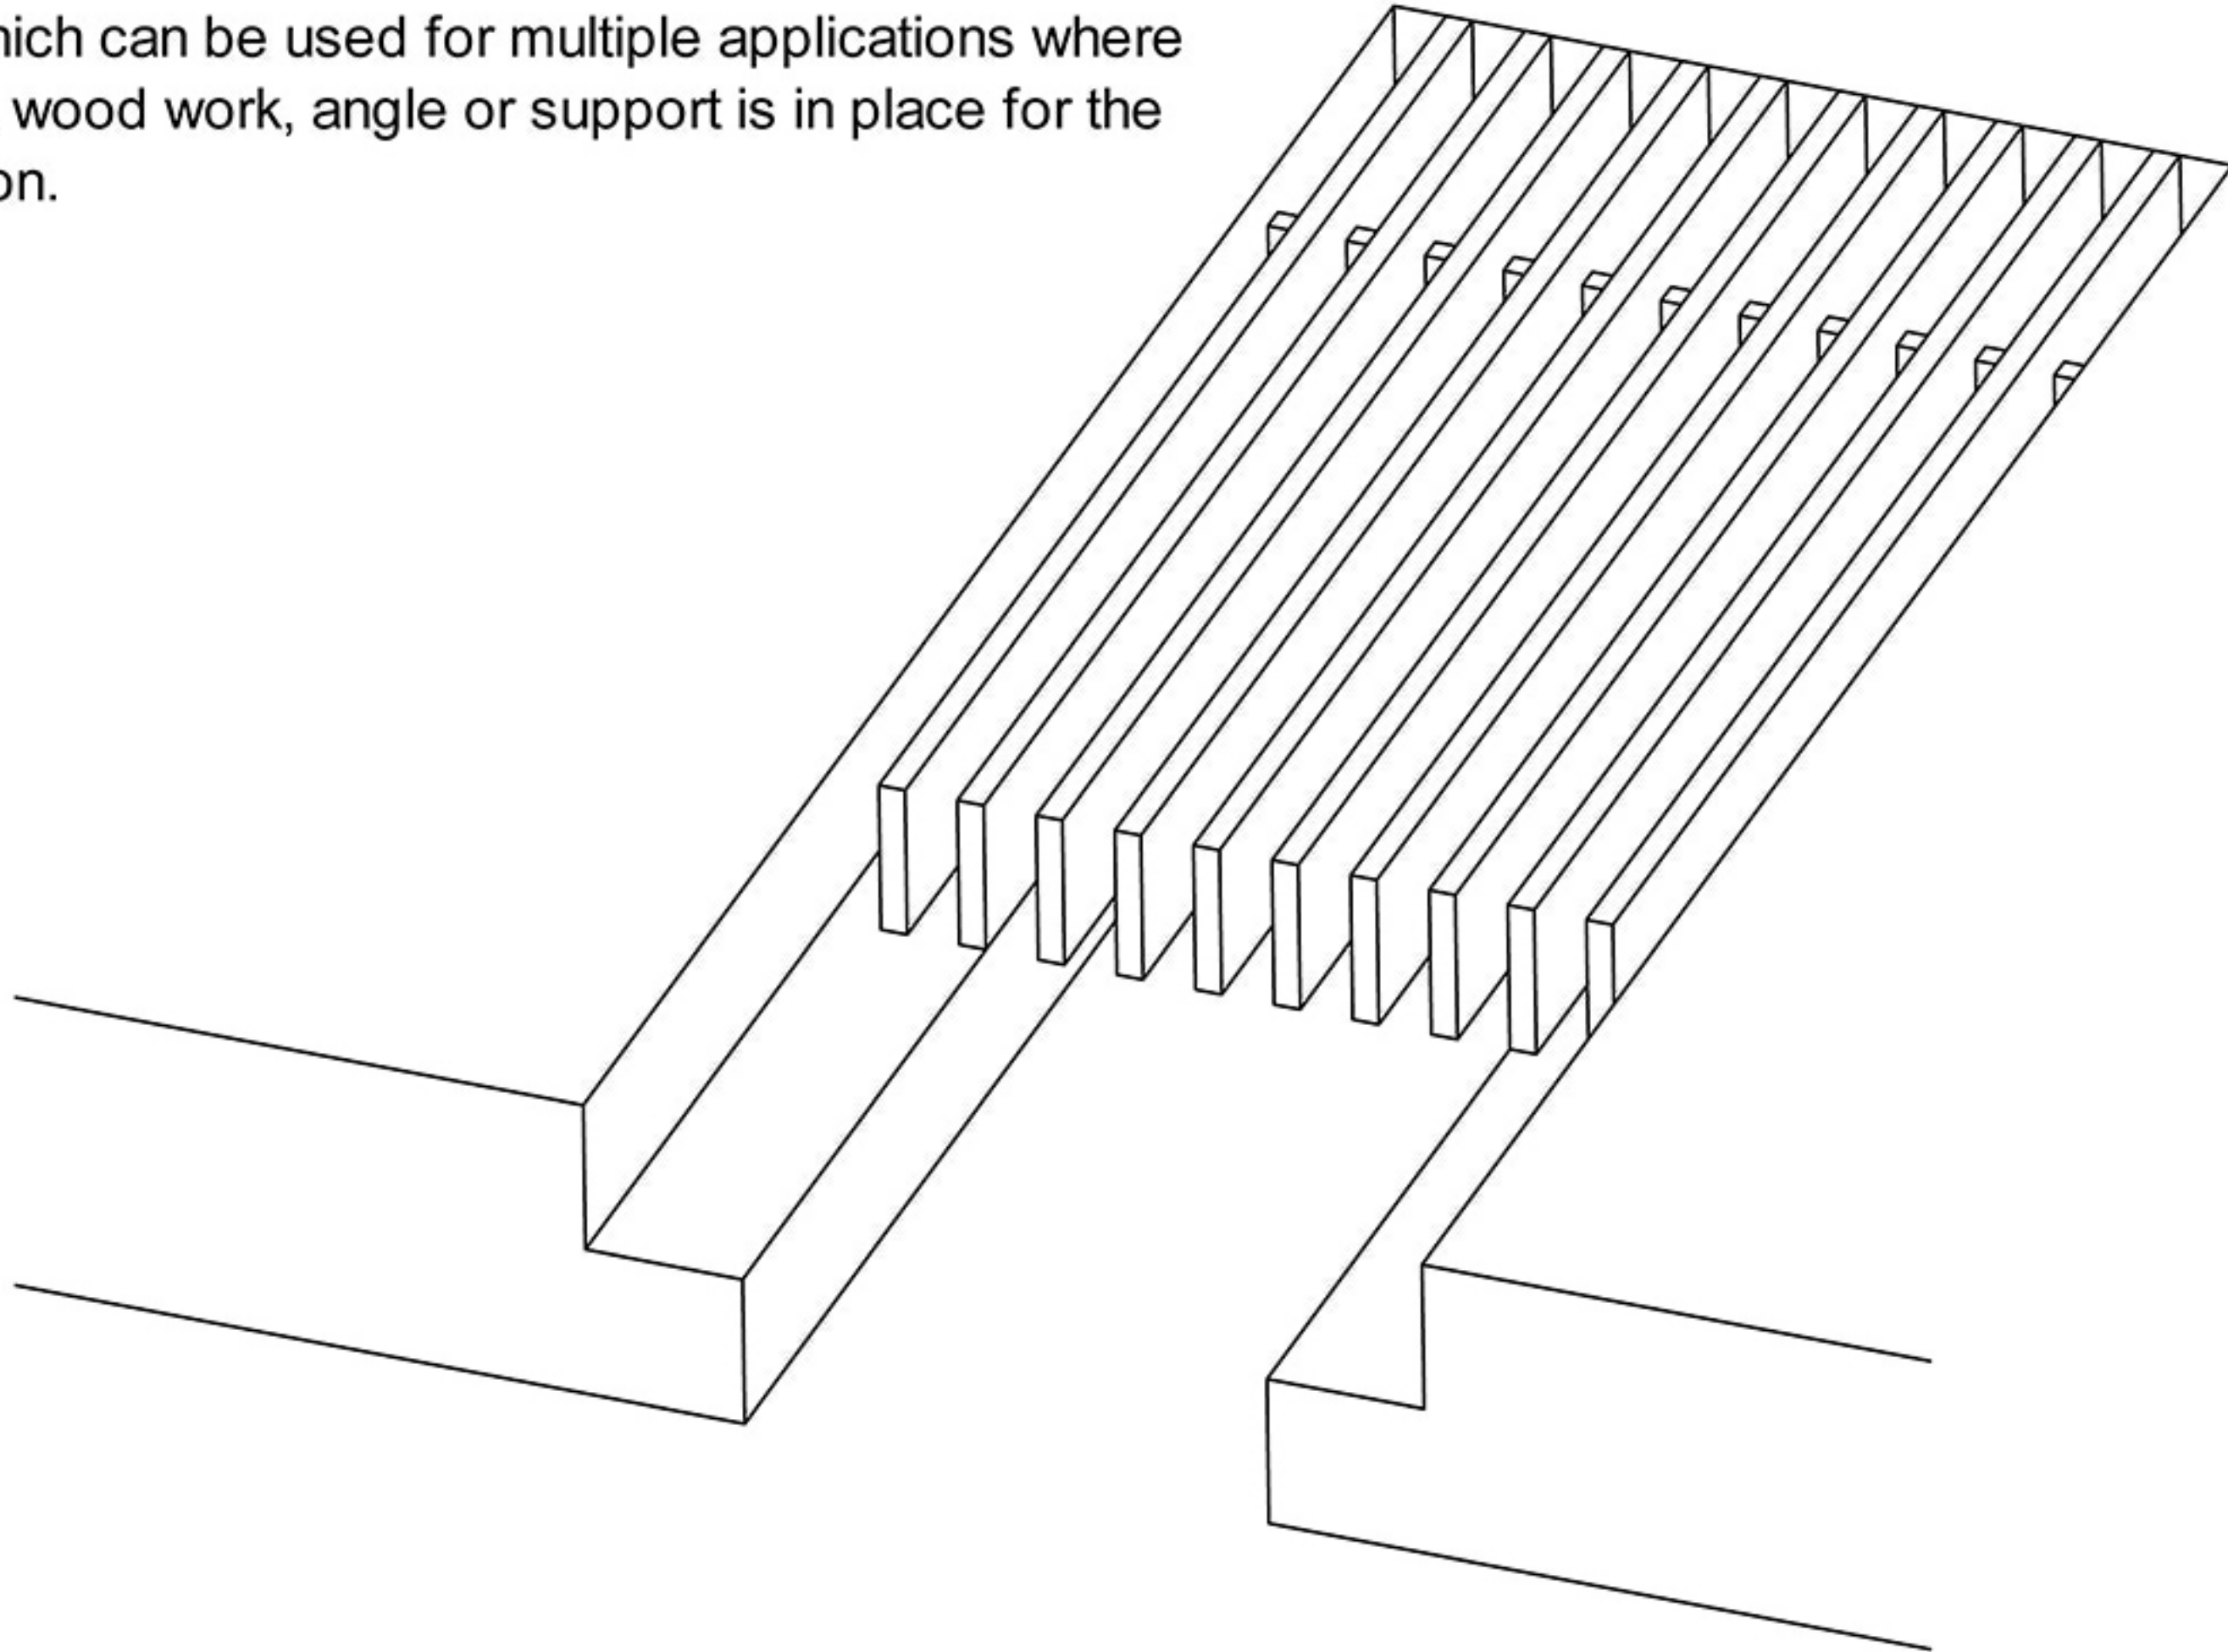

1

CORE ONLY

AAG100  
SHOWN

Drop in core which can be used for multiple applications where either blocking, wood work, angle or support is in place for the core to rest upon.

Artistry in Architectural Grilles  
custom architectural grilles and metal-work