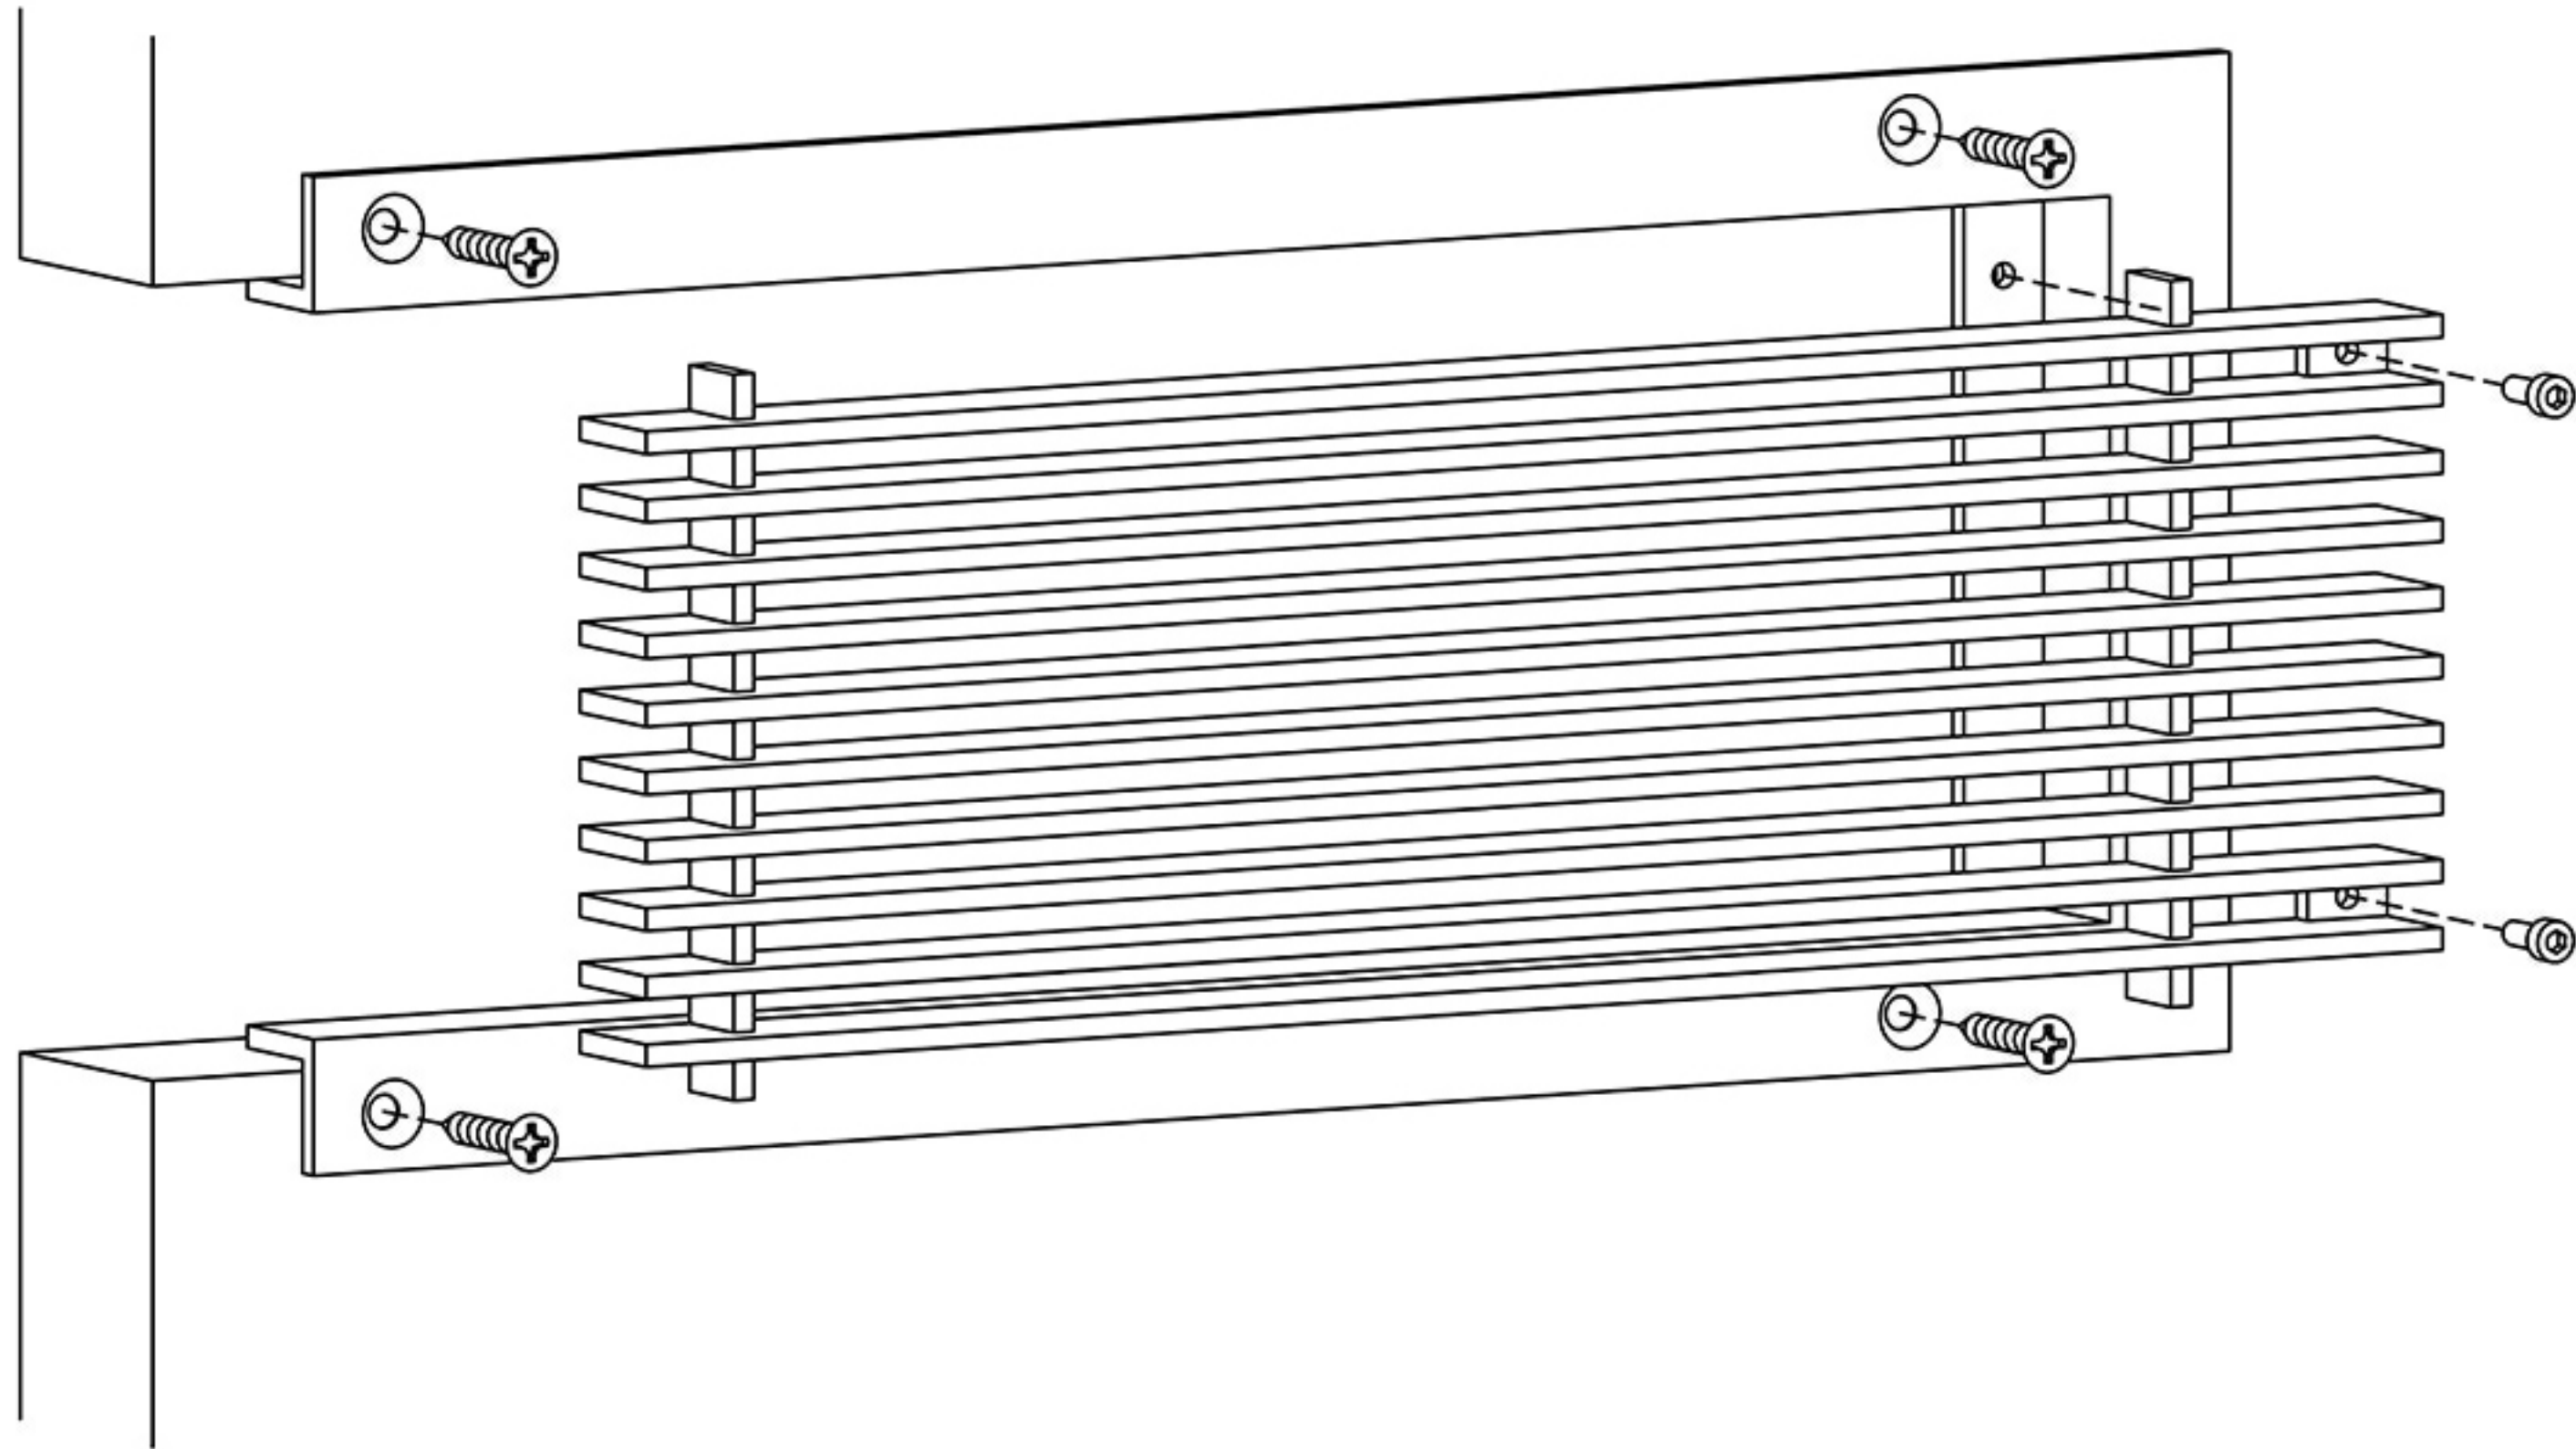

10

B FRAME

Mounting holes-Removable core

AAG100

SHOWN

Surface mounted B frame with countersunk mounting holes in the flange and removable core. For ceiling and walls where access is important.

Artistry in Architectural Grilles
custom architectural grilles and metal-work

SECTION NAME: B-FRAME SECTION	
TITLE: INSTALLATION DETAIL	
DRAWN BY: QW	DRAWING # # 10
DATE:	SCALE: NOT TO SCALE

ADVANCED ARCH GRILLES
149 Denton Avenue, New Hyde Park, NY 11040
Voice: 516-488-0628 Fax: 516-488-0728
Email: sales@aagrilles.com