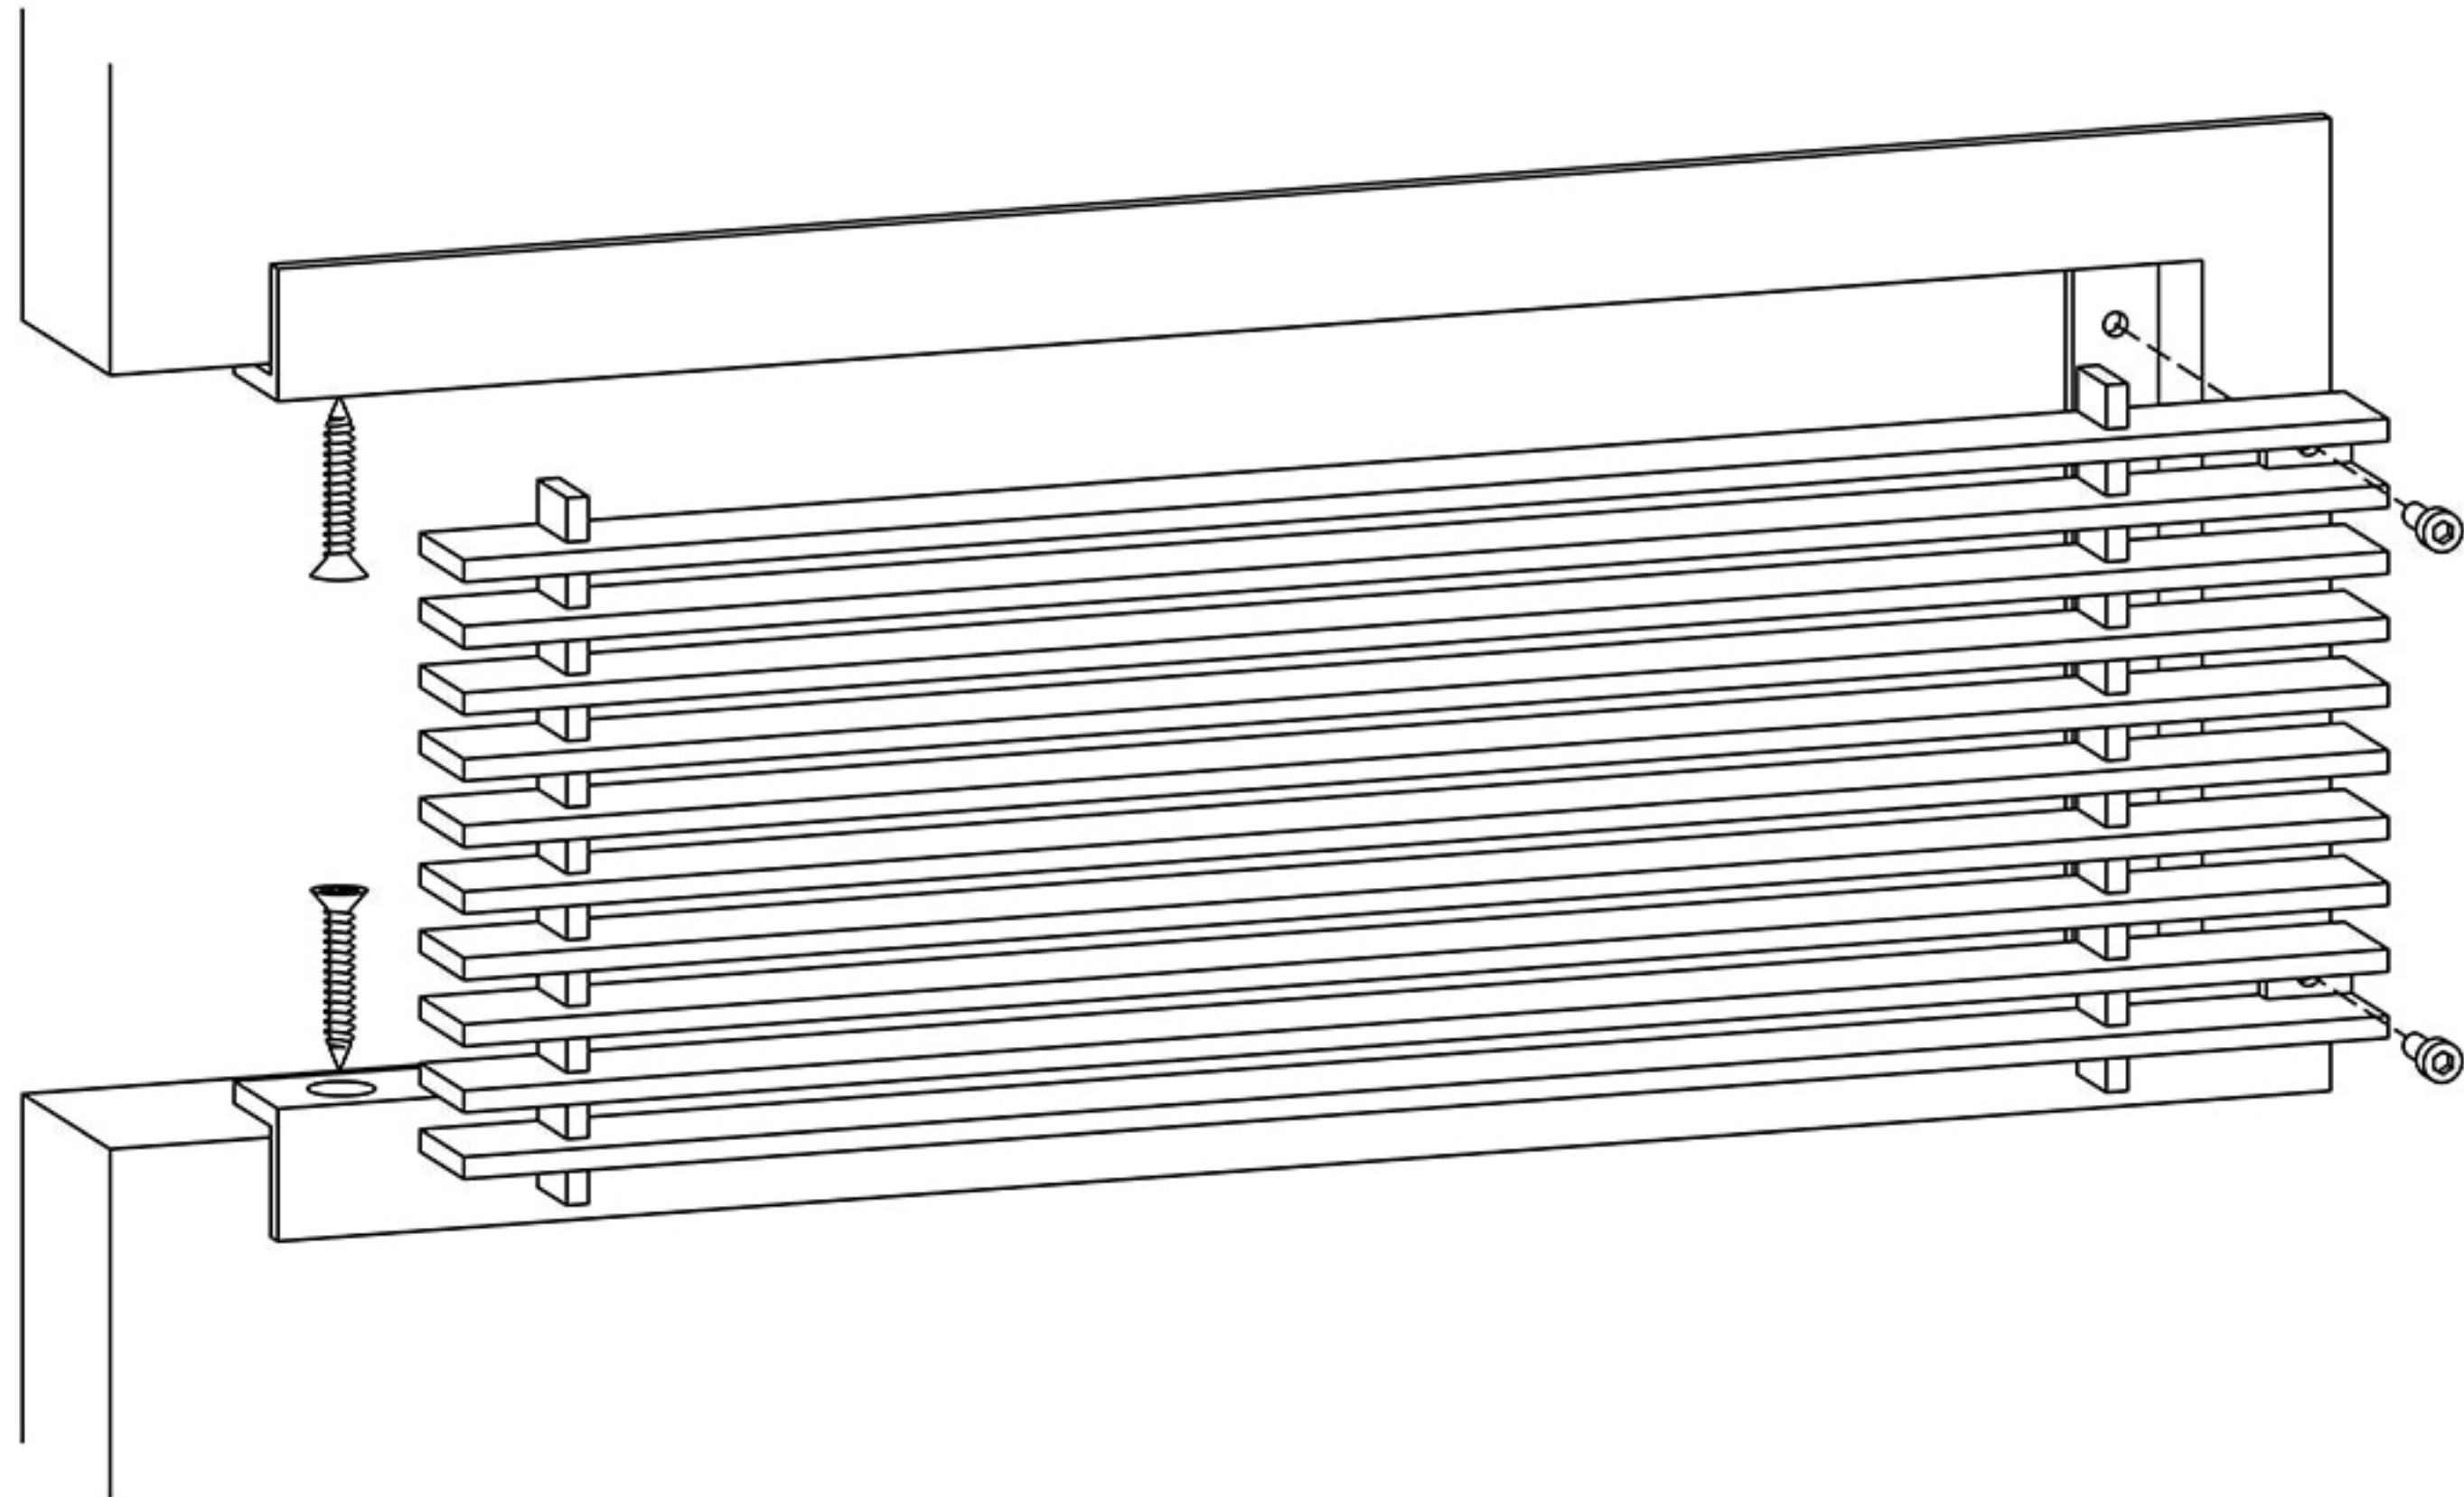

## B FRAME

Concealed mounting holes-Removable core

## AAG100

SHOWN

B frame with countersunk mounting holes through the side of frame for fastening to opening, with removable core. For ceiling and walls where access is important.

**Artistry in Architectural Grilles**  
custom architectural grilles and metal-work