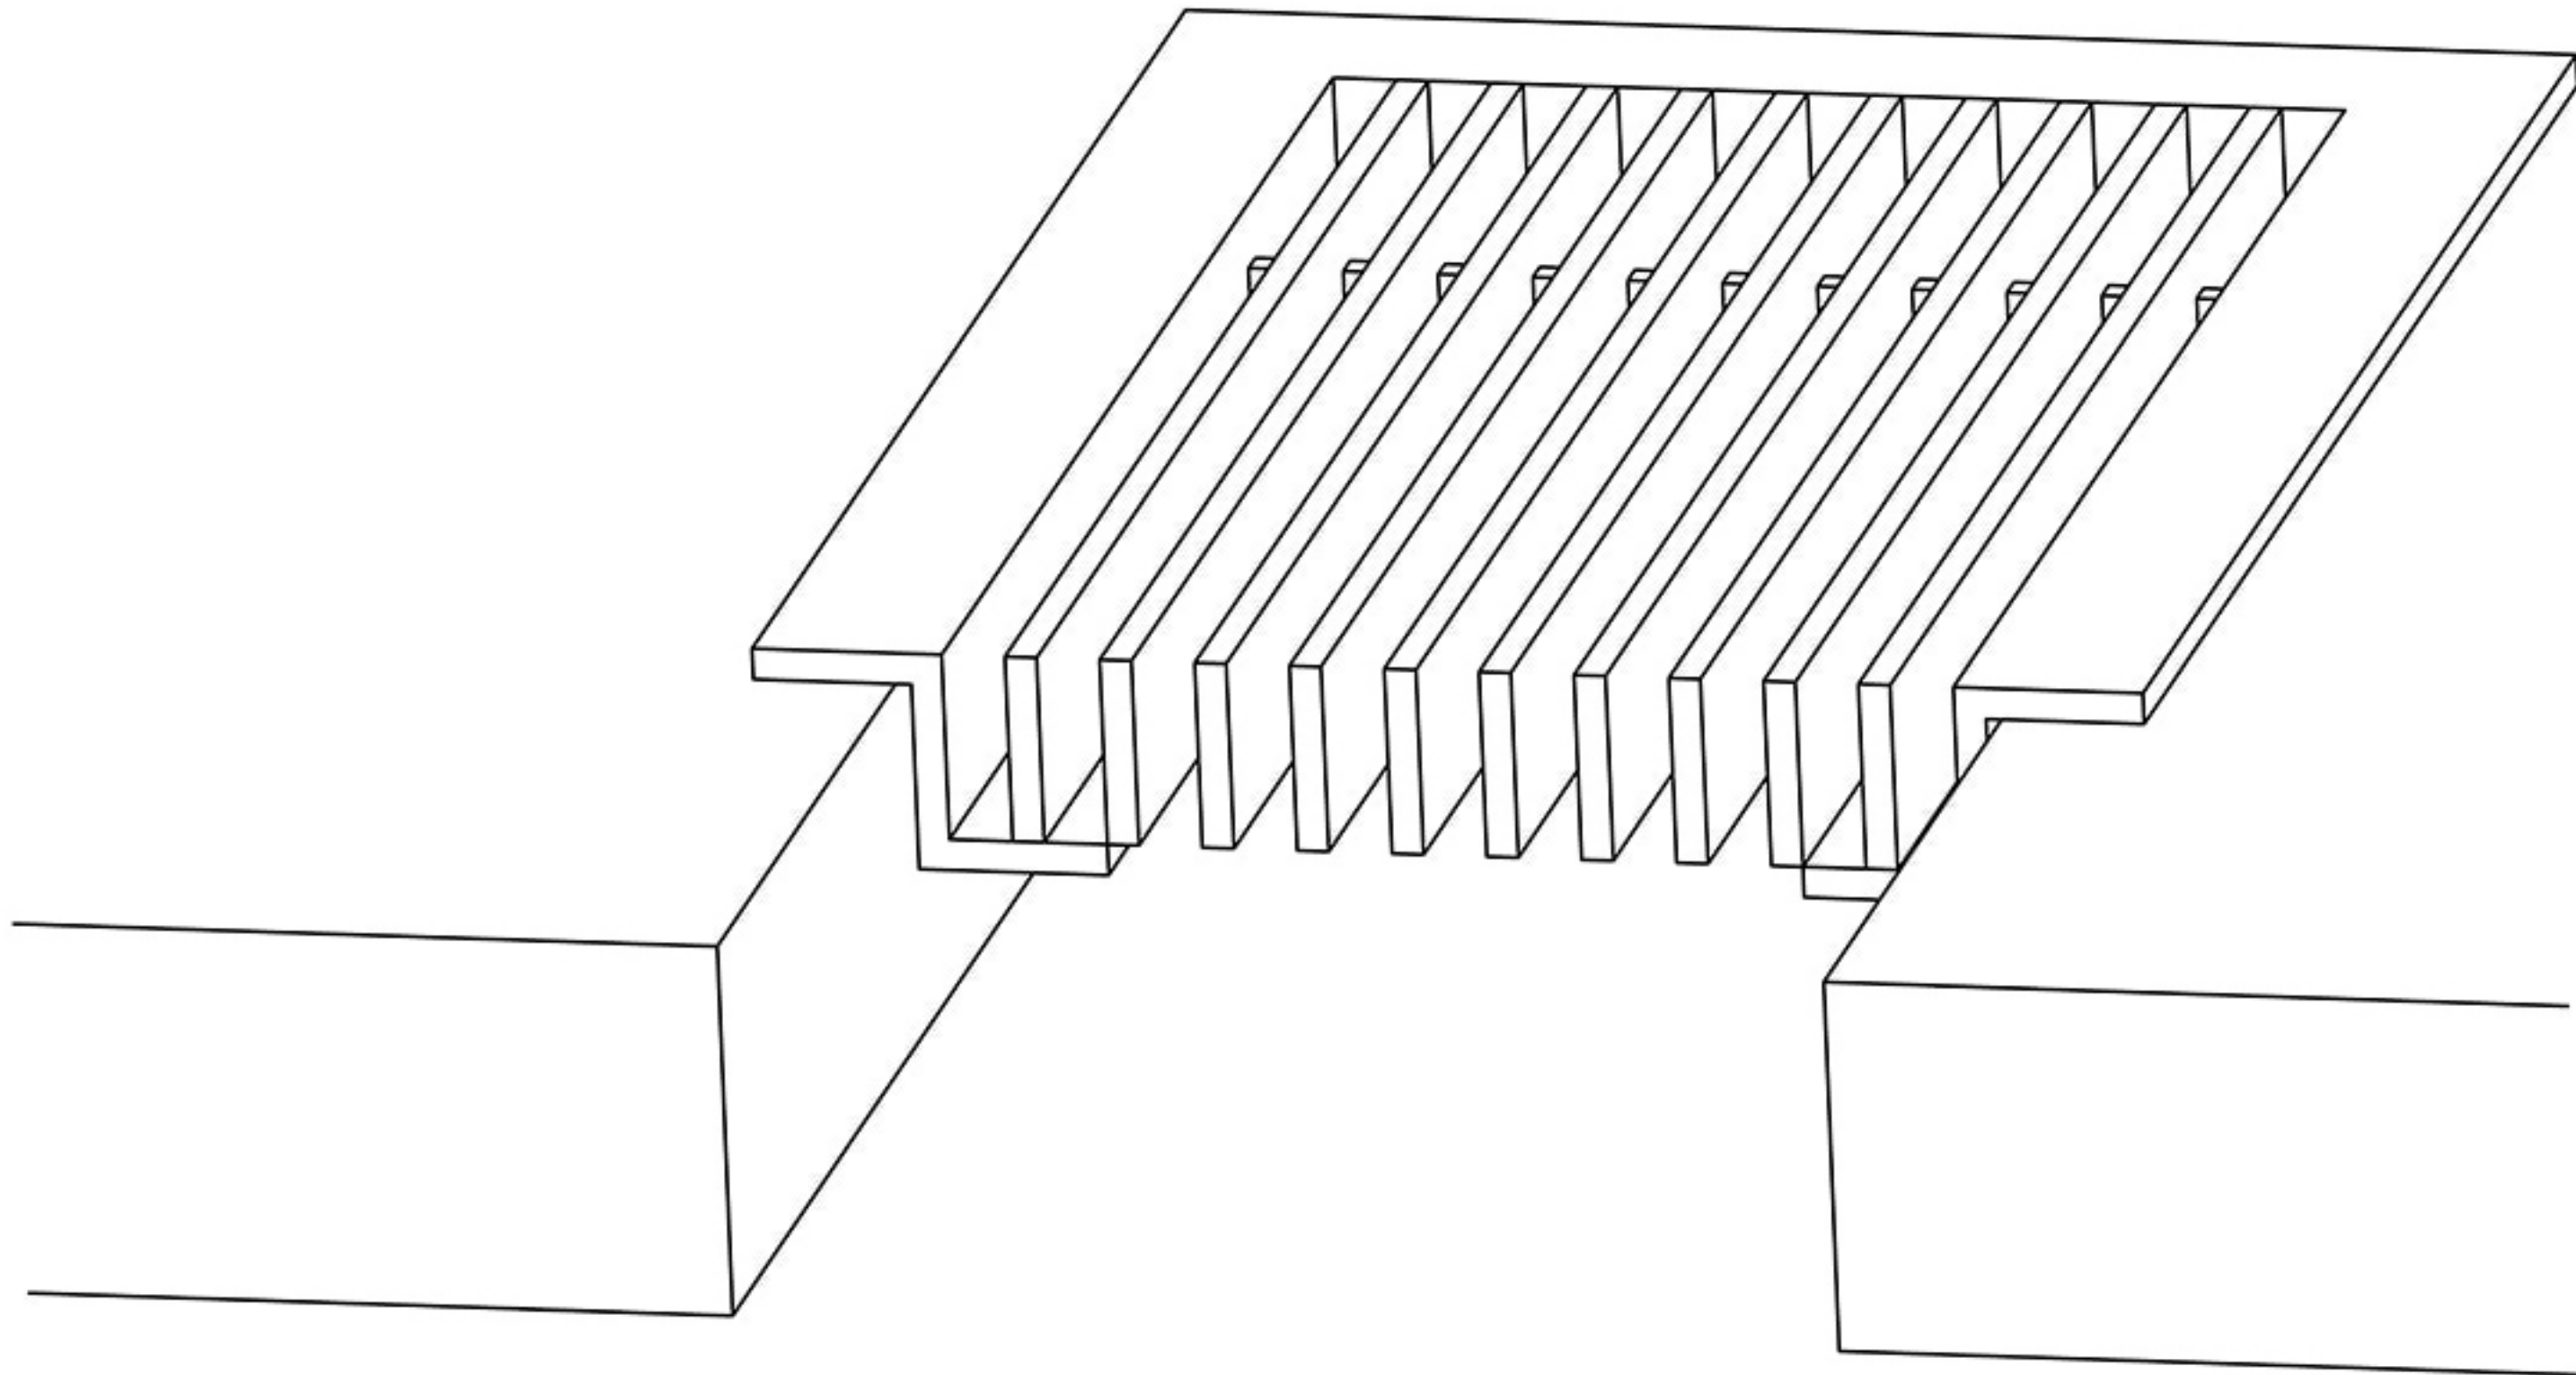

15

C FRAME

Drop in

AAG100

SHOWN

C frame drop in application typically used for floor or sill application.

Artistry in Architectural Grilles
custom architectural grilles and metal-work

SECTION NAME: C-FRAME SECTION	
TITLE: INSTALLATION DETAIL	
DRAWN BY: QW	DRAWING # # 15
DATE:	SCALE: NOT TO SCALE