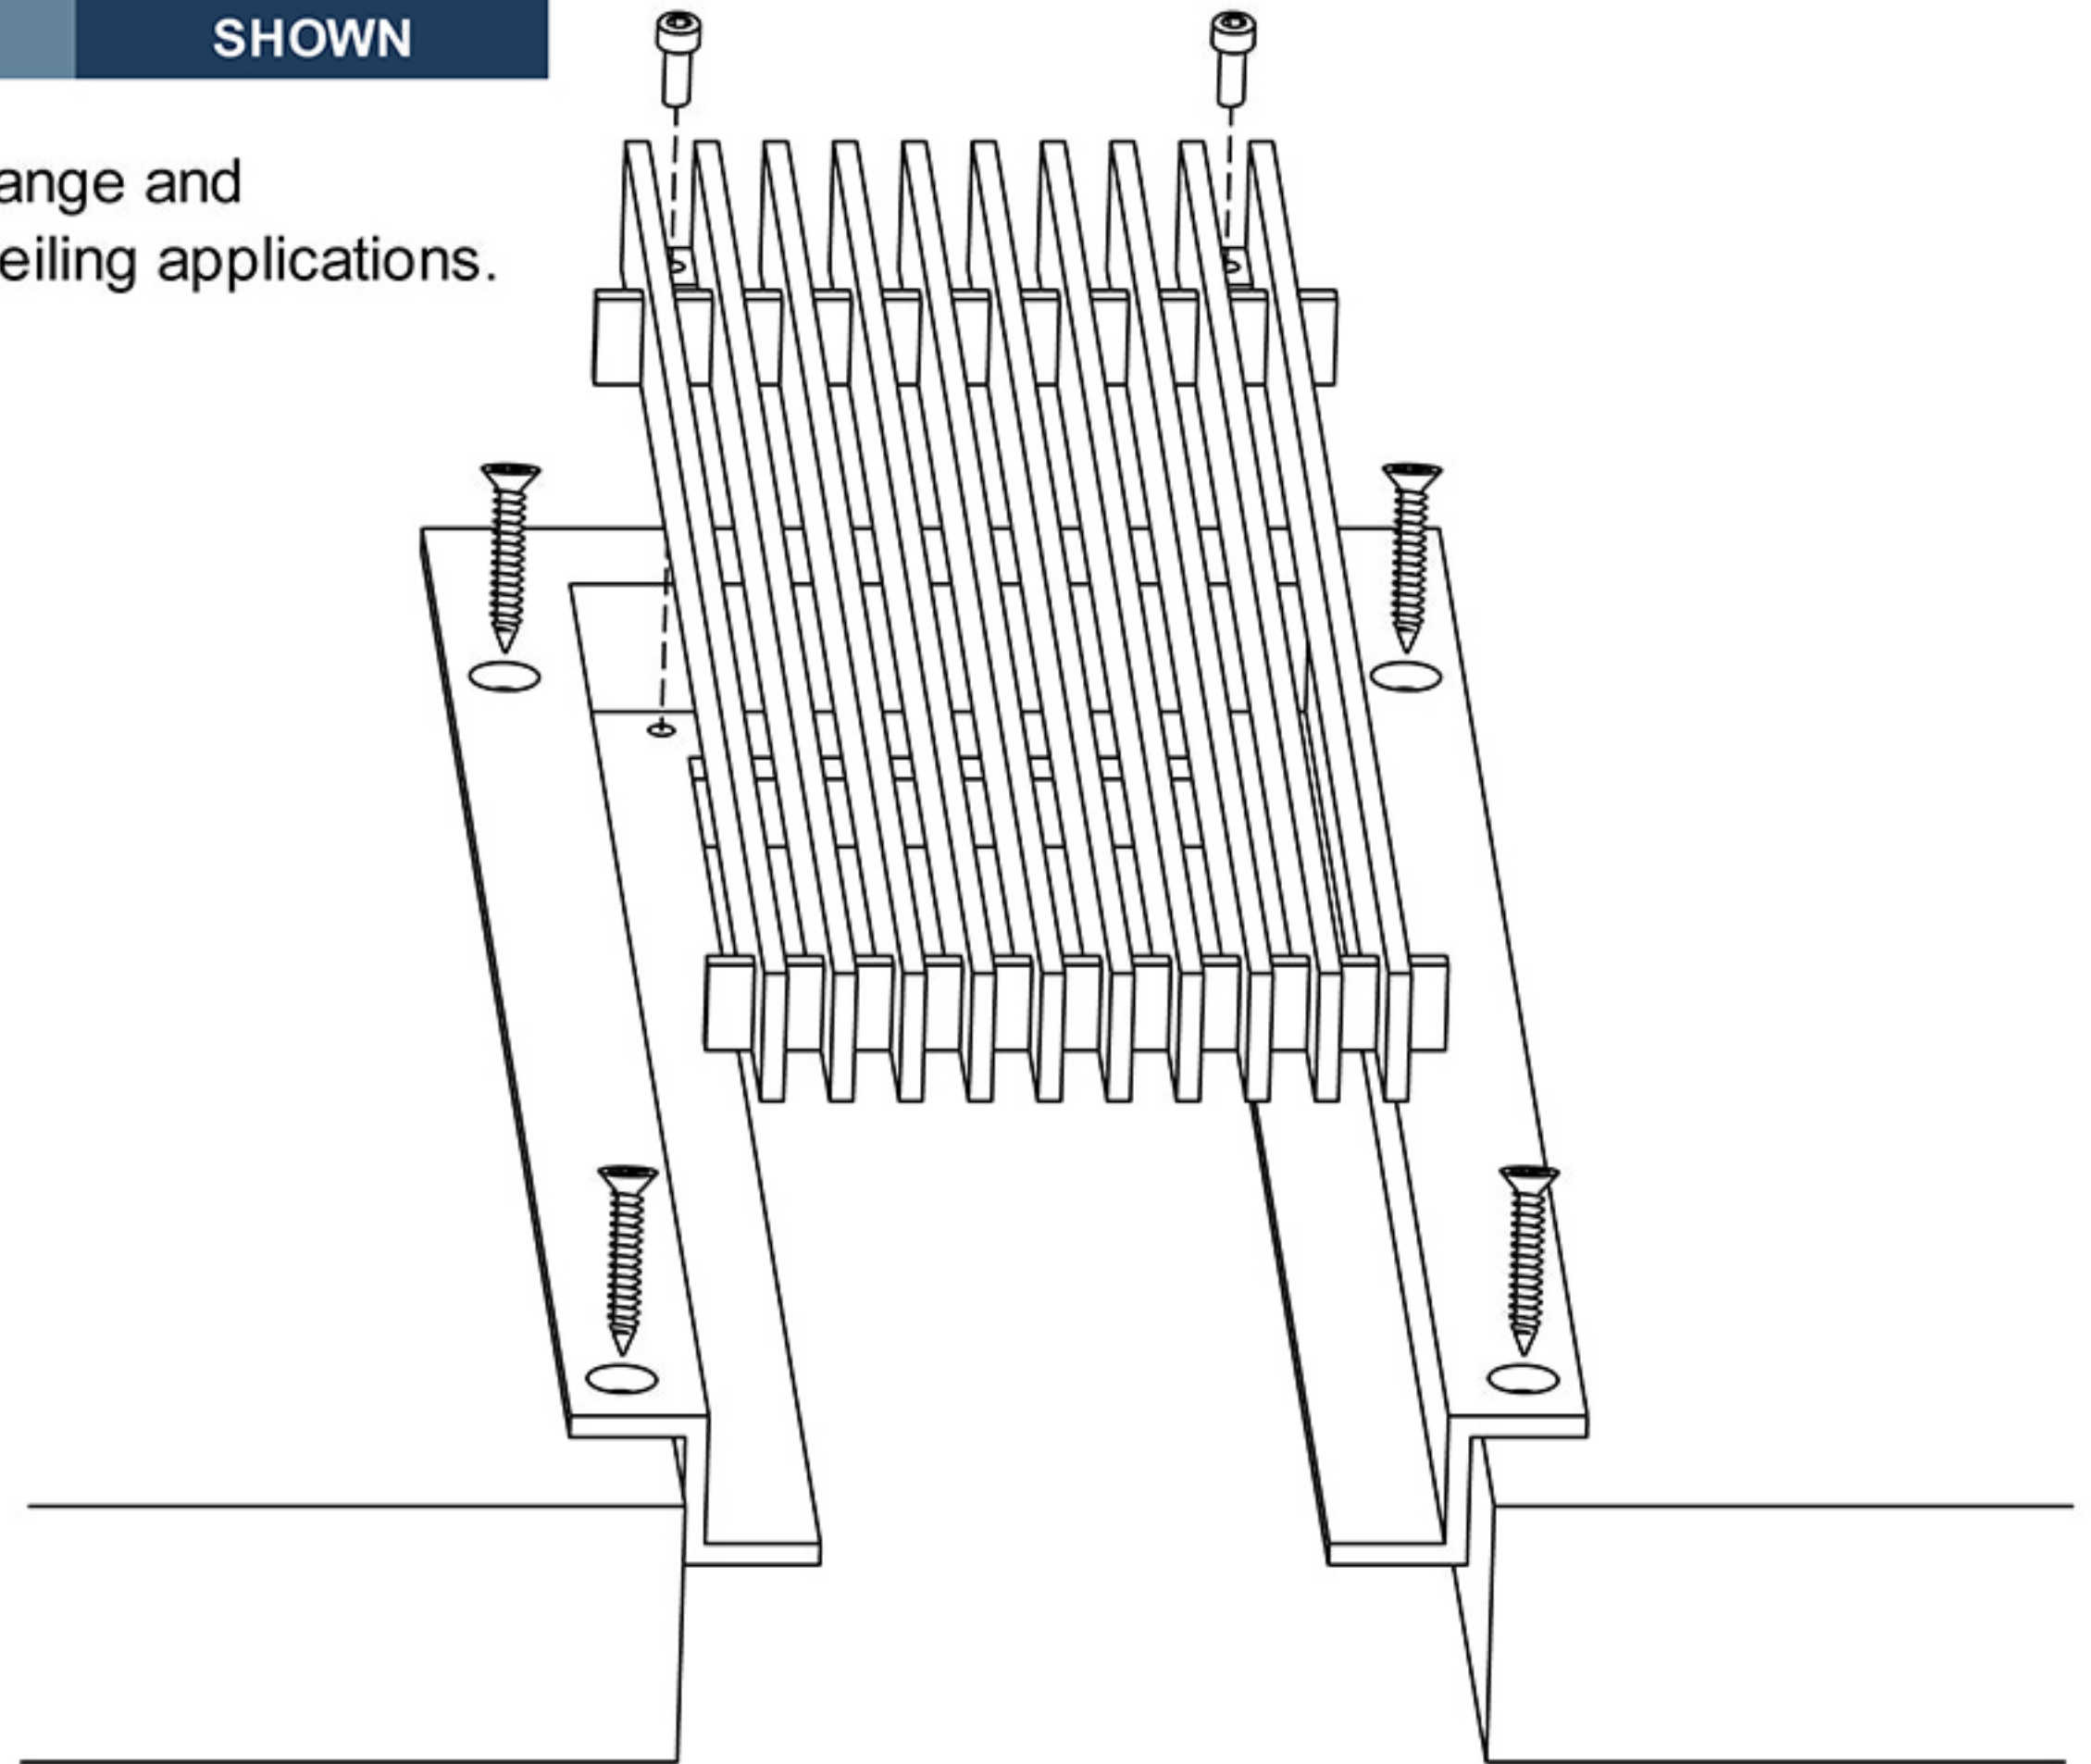

16

C FRAME

Mounting holes-Removable core

AAG100

SHOWN

C frame with countersunk holes in flange and removable core; used for wall and ceiling applications.

Artistry in Architectural Grilles
custom architectural grilles and metal-work

SECTION NAME:	C-FRAME SECTION	
TITLE:	INSTALLATION DETAIL	
DRAWN BY:	QW	DRAWING #
DATE:		# 16
		SCALE:
		NOT TO SCALE

ADVANCED ARCH GRILLES
149 Denton Avenue, New Hyde Park, NY 11040
Voice: 516-488-0628 Fax: 516-488-0728
Email: sales@aagrilles.com