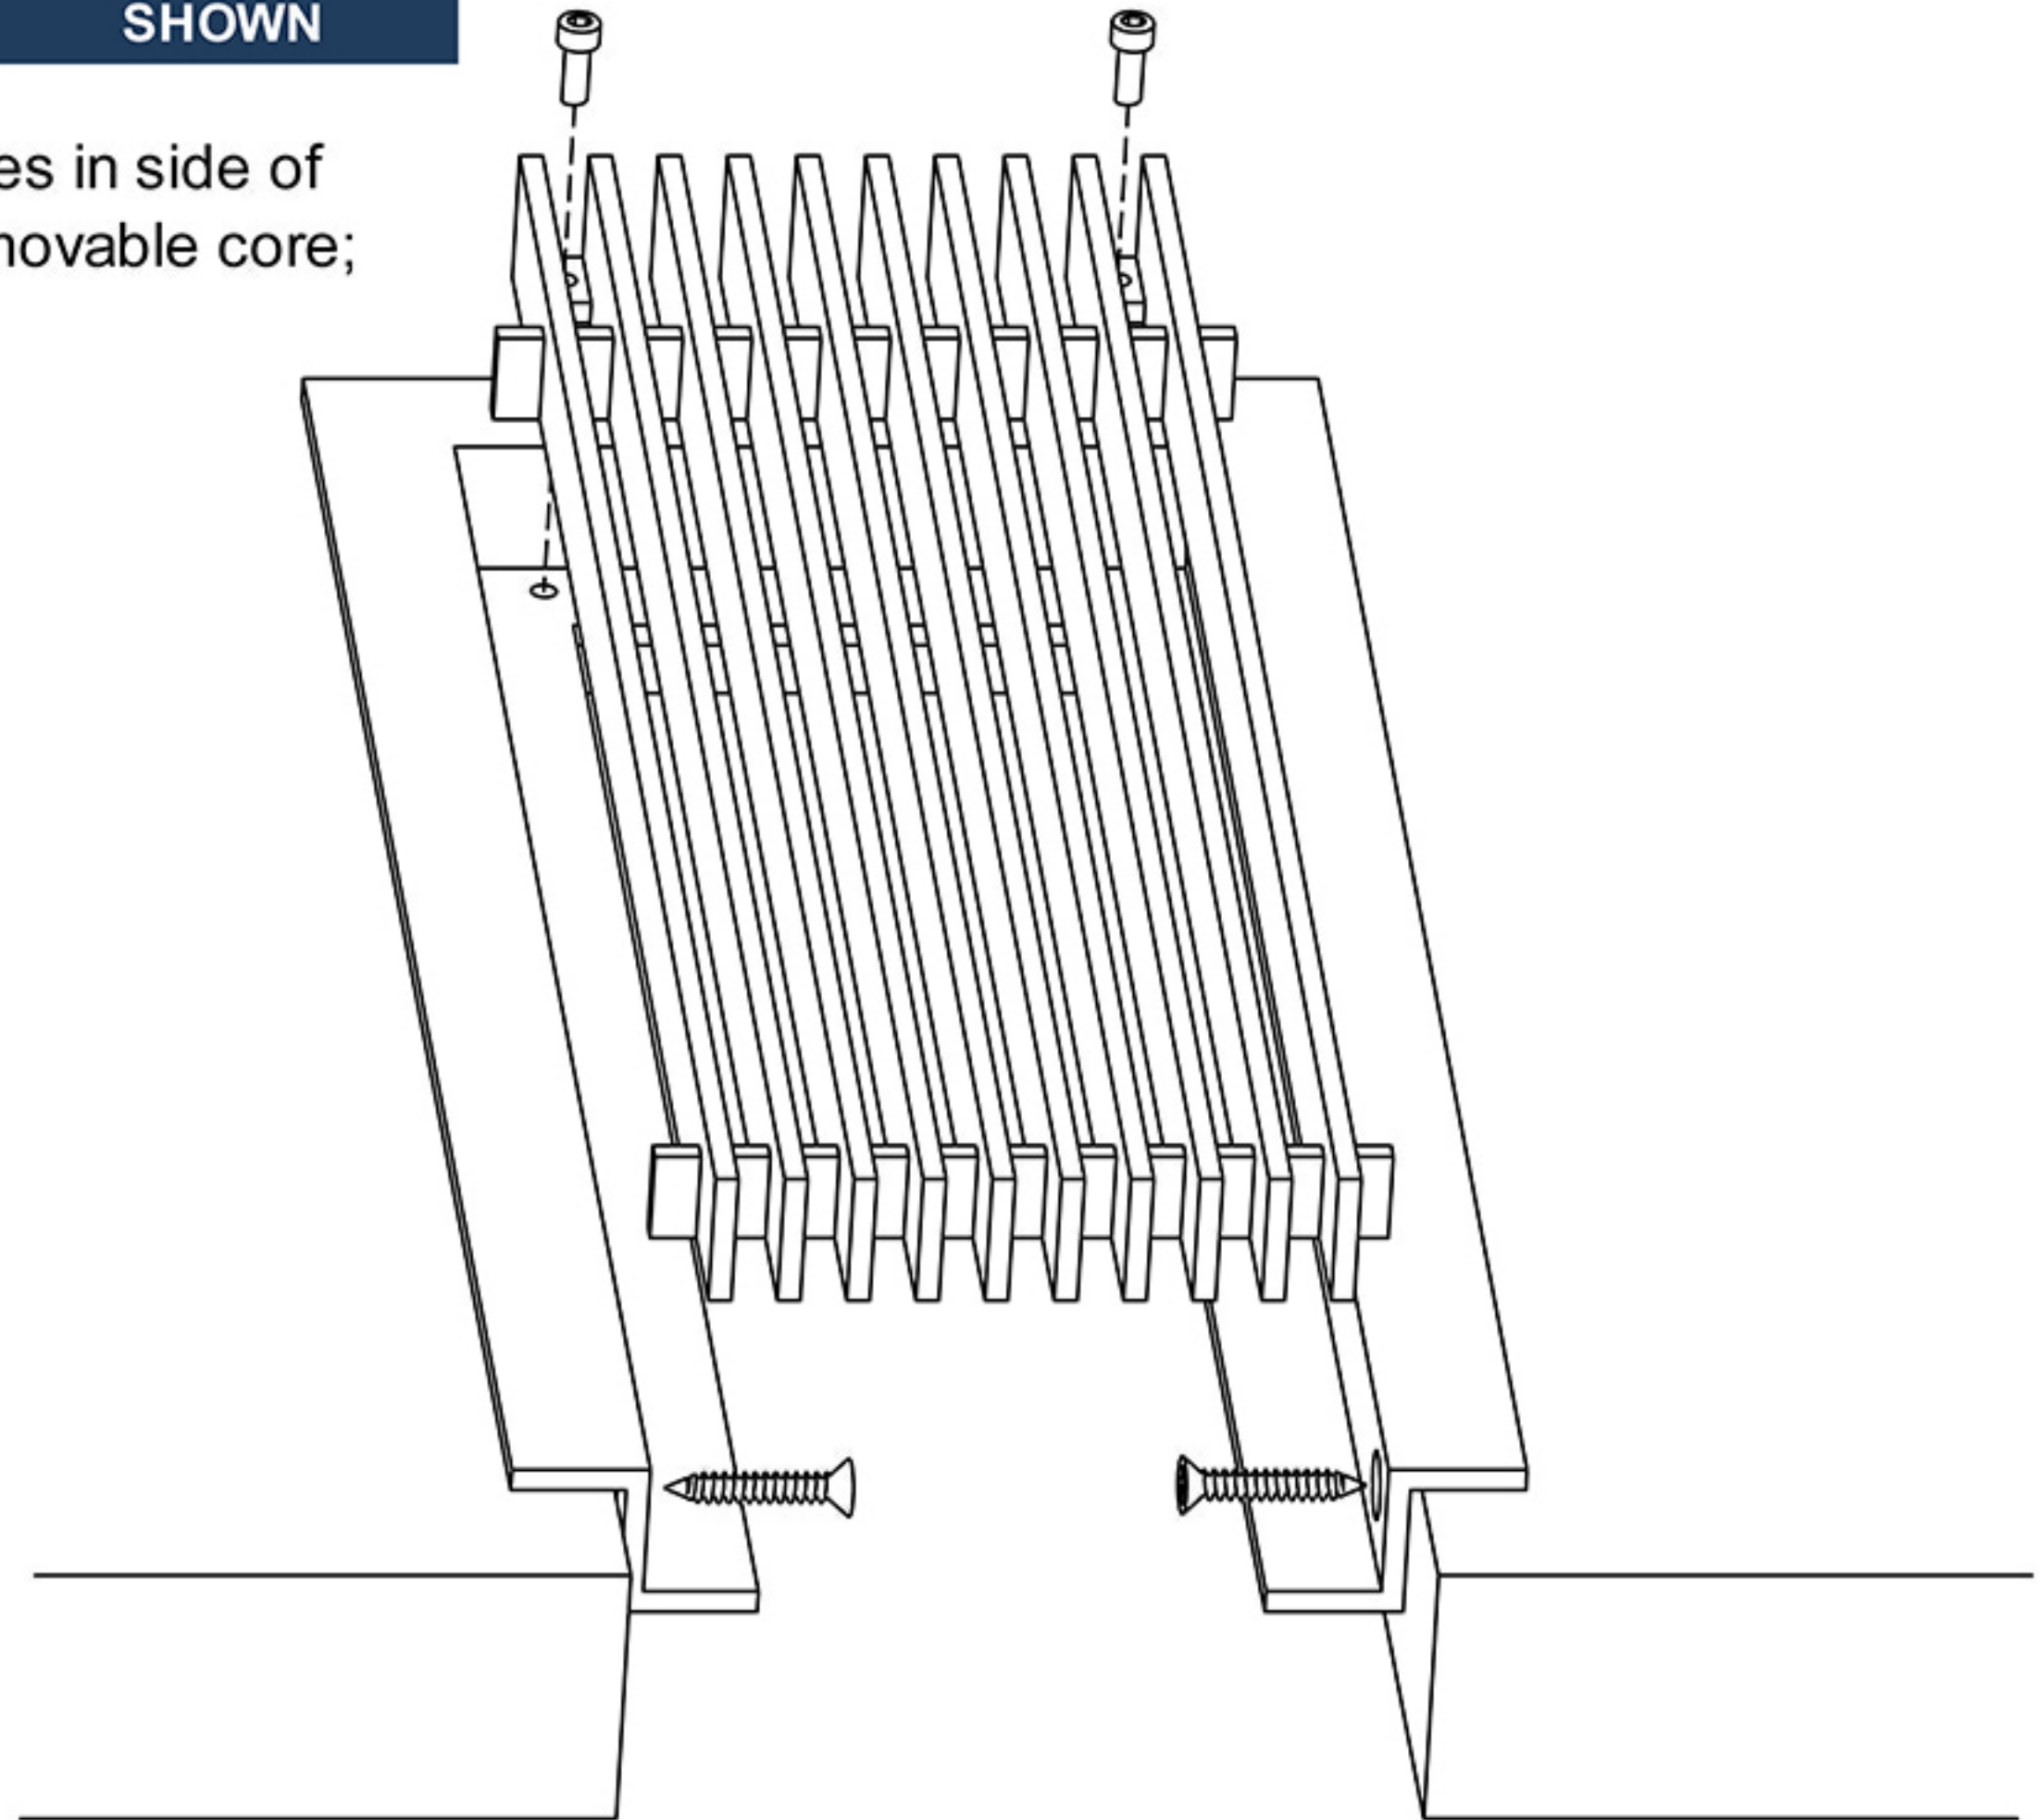

17

C FRAME

Concealed mounting holes-Removable core

AAG100

SHOWN

C frame with countersunk mounting holes in side of frame for fastening to opening, with removable core; wall and ceiling applications.

Artistry in Architectural Grilles
custom architectural grilles and metal-work

SECTION NAME:	C-FRAME SECTION	
TITLE:	INSTALLATION DETAIL	
DRAWN BY:	QW	DRAWING #
DATE:		# 17
	SCALE: NOT TO SCALE	

ADVANCED ARCH GRILLES
149 Denton Avenue, New Hyde Park, NY 11040
Voice: 516-488-0628 Fax: 516-488-0728
Email: sales@agrilles.com