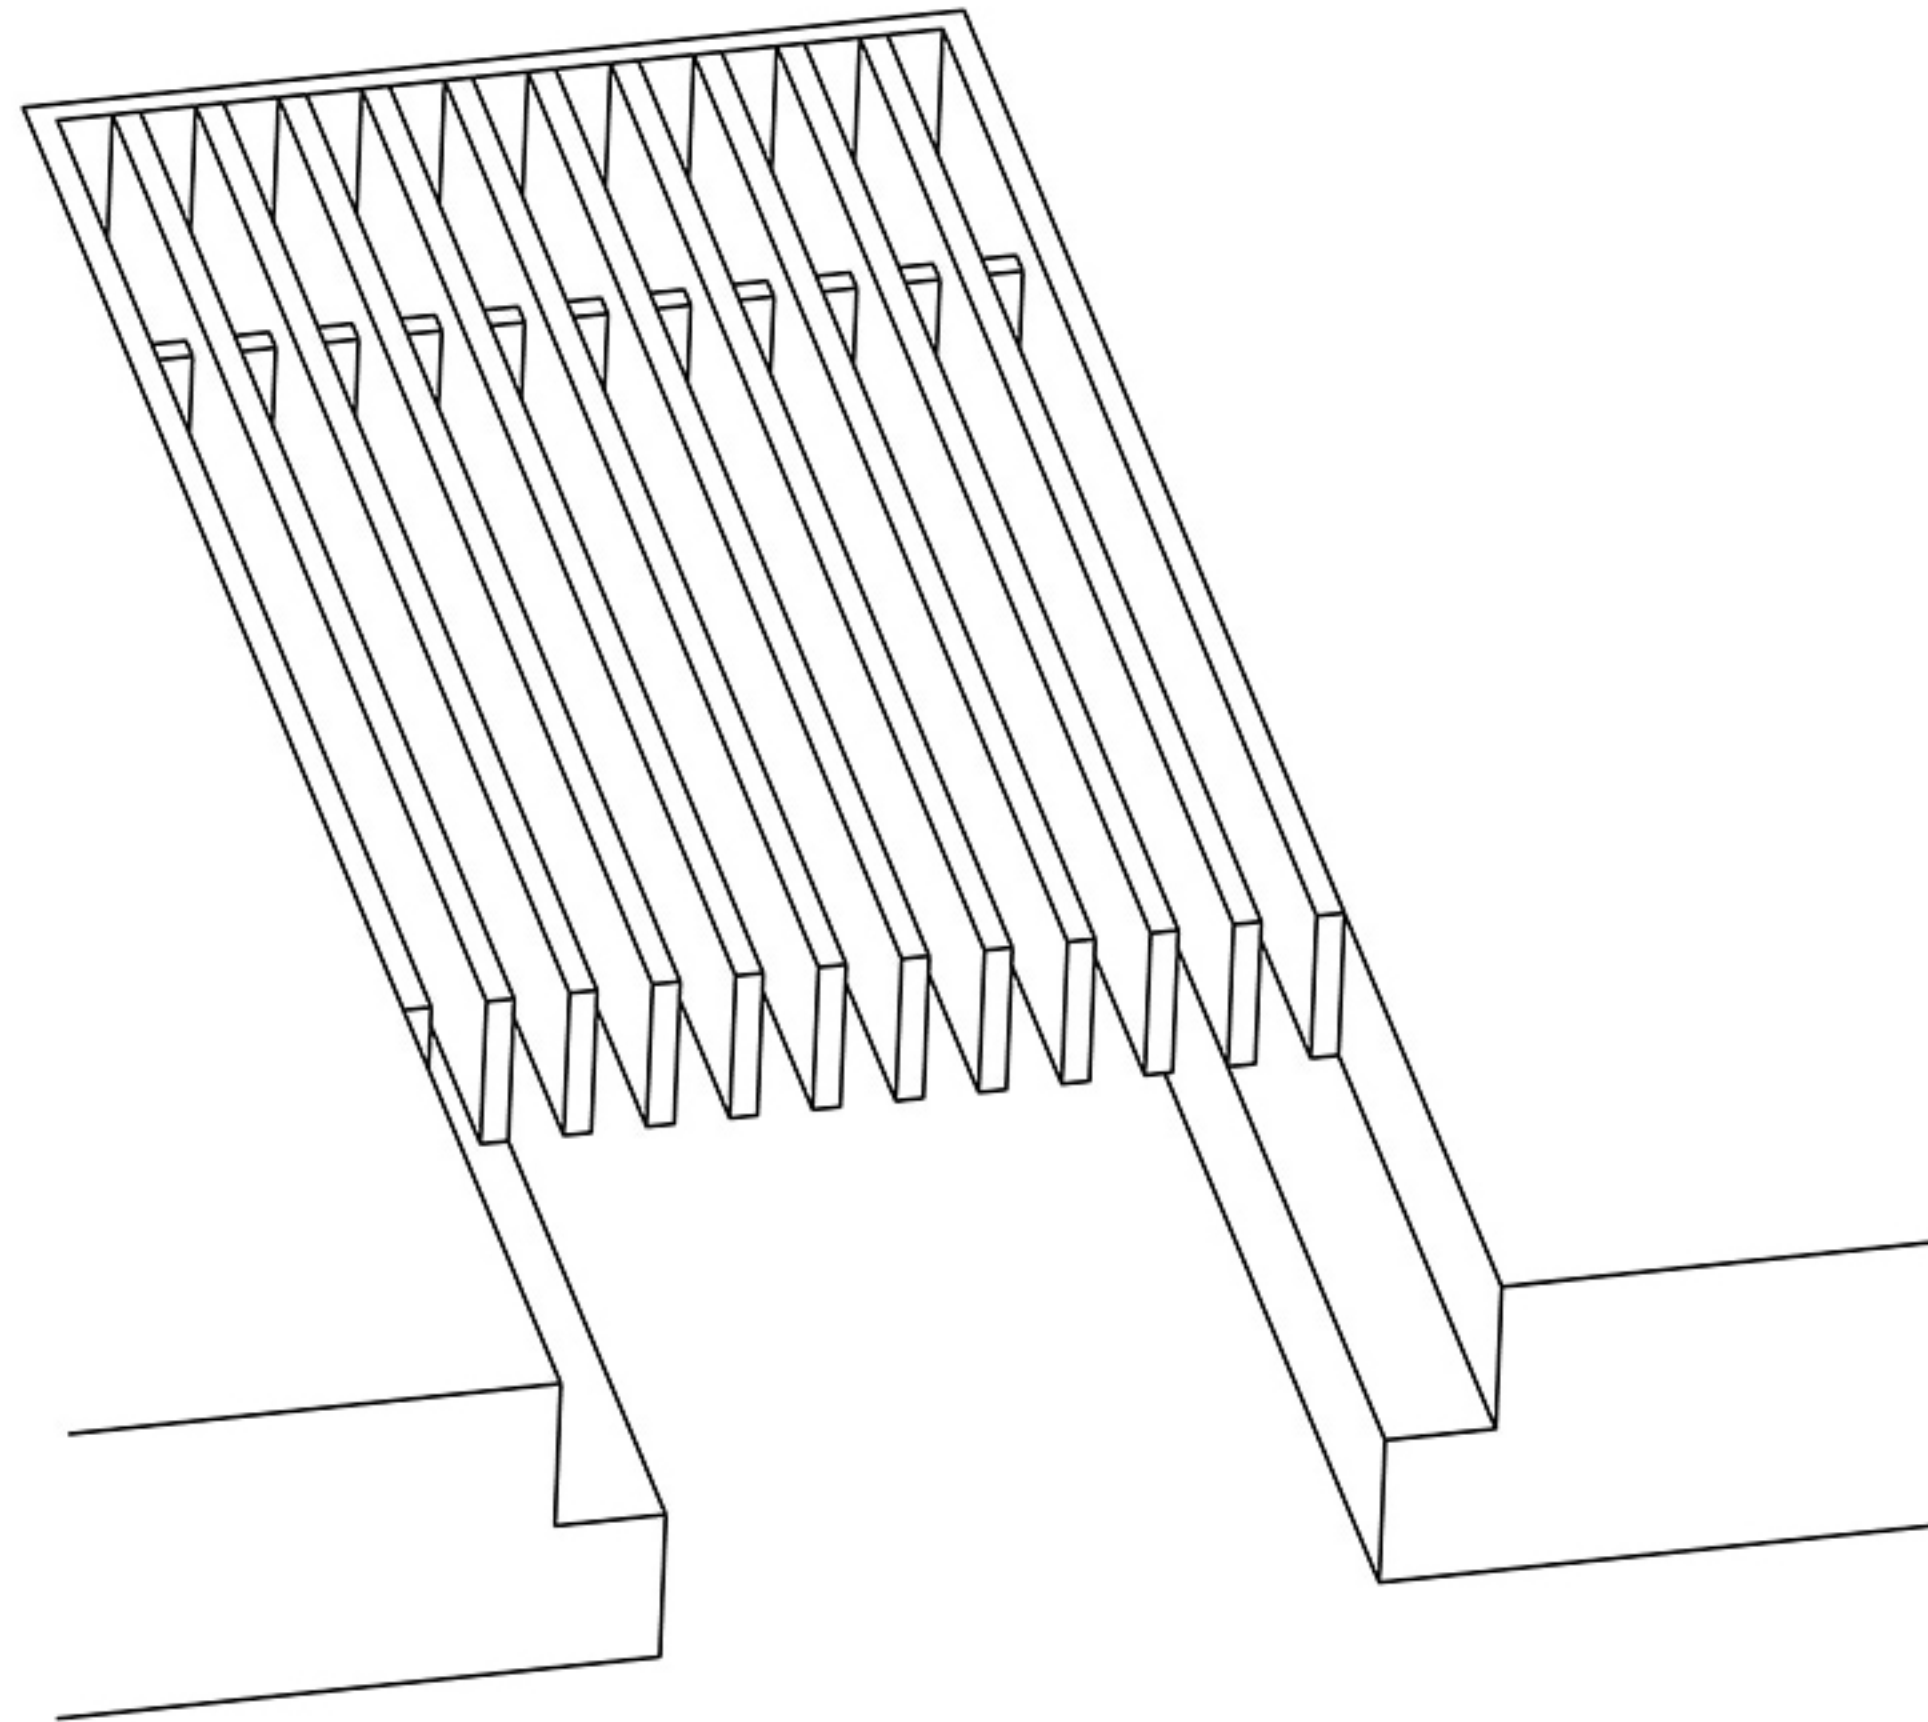

18

BAND FRAME

Drop in

AAG100

SHOWN

Drop in Band frame for enclosures, millwork, and fin tube openings.

Artistry in Architectural Grilles
custom architectural grilles and metal-work

SECTION NAME: BAND-FRAME SECTION	
TITLE: INSTALLATION DETAIL	
DRAWN BY: QW	DRAWING # # 18
DATE:	SCALE: NOT TO SCALE