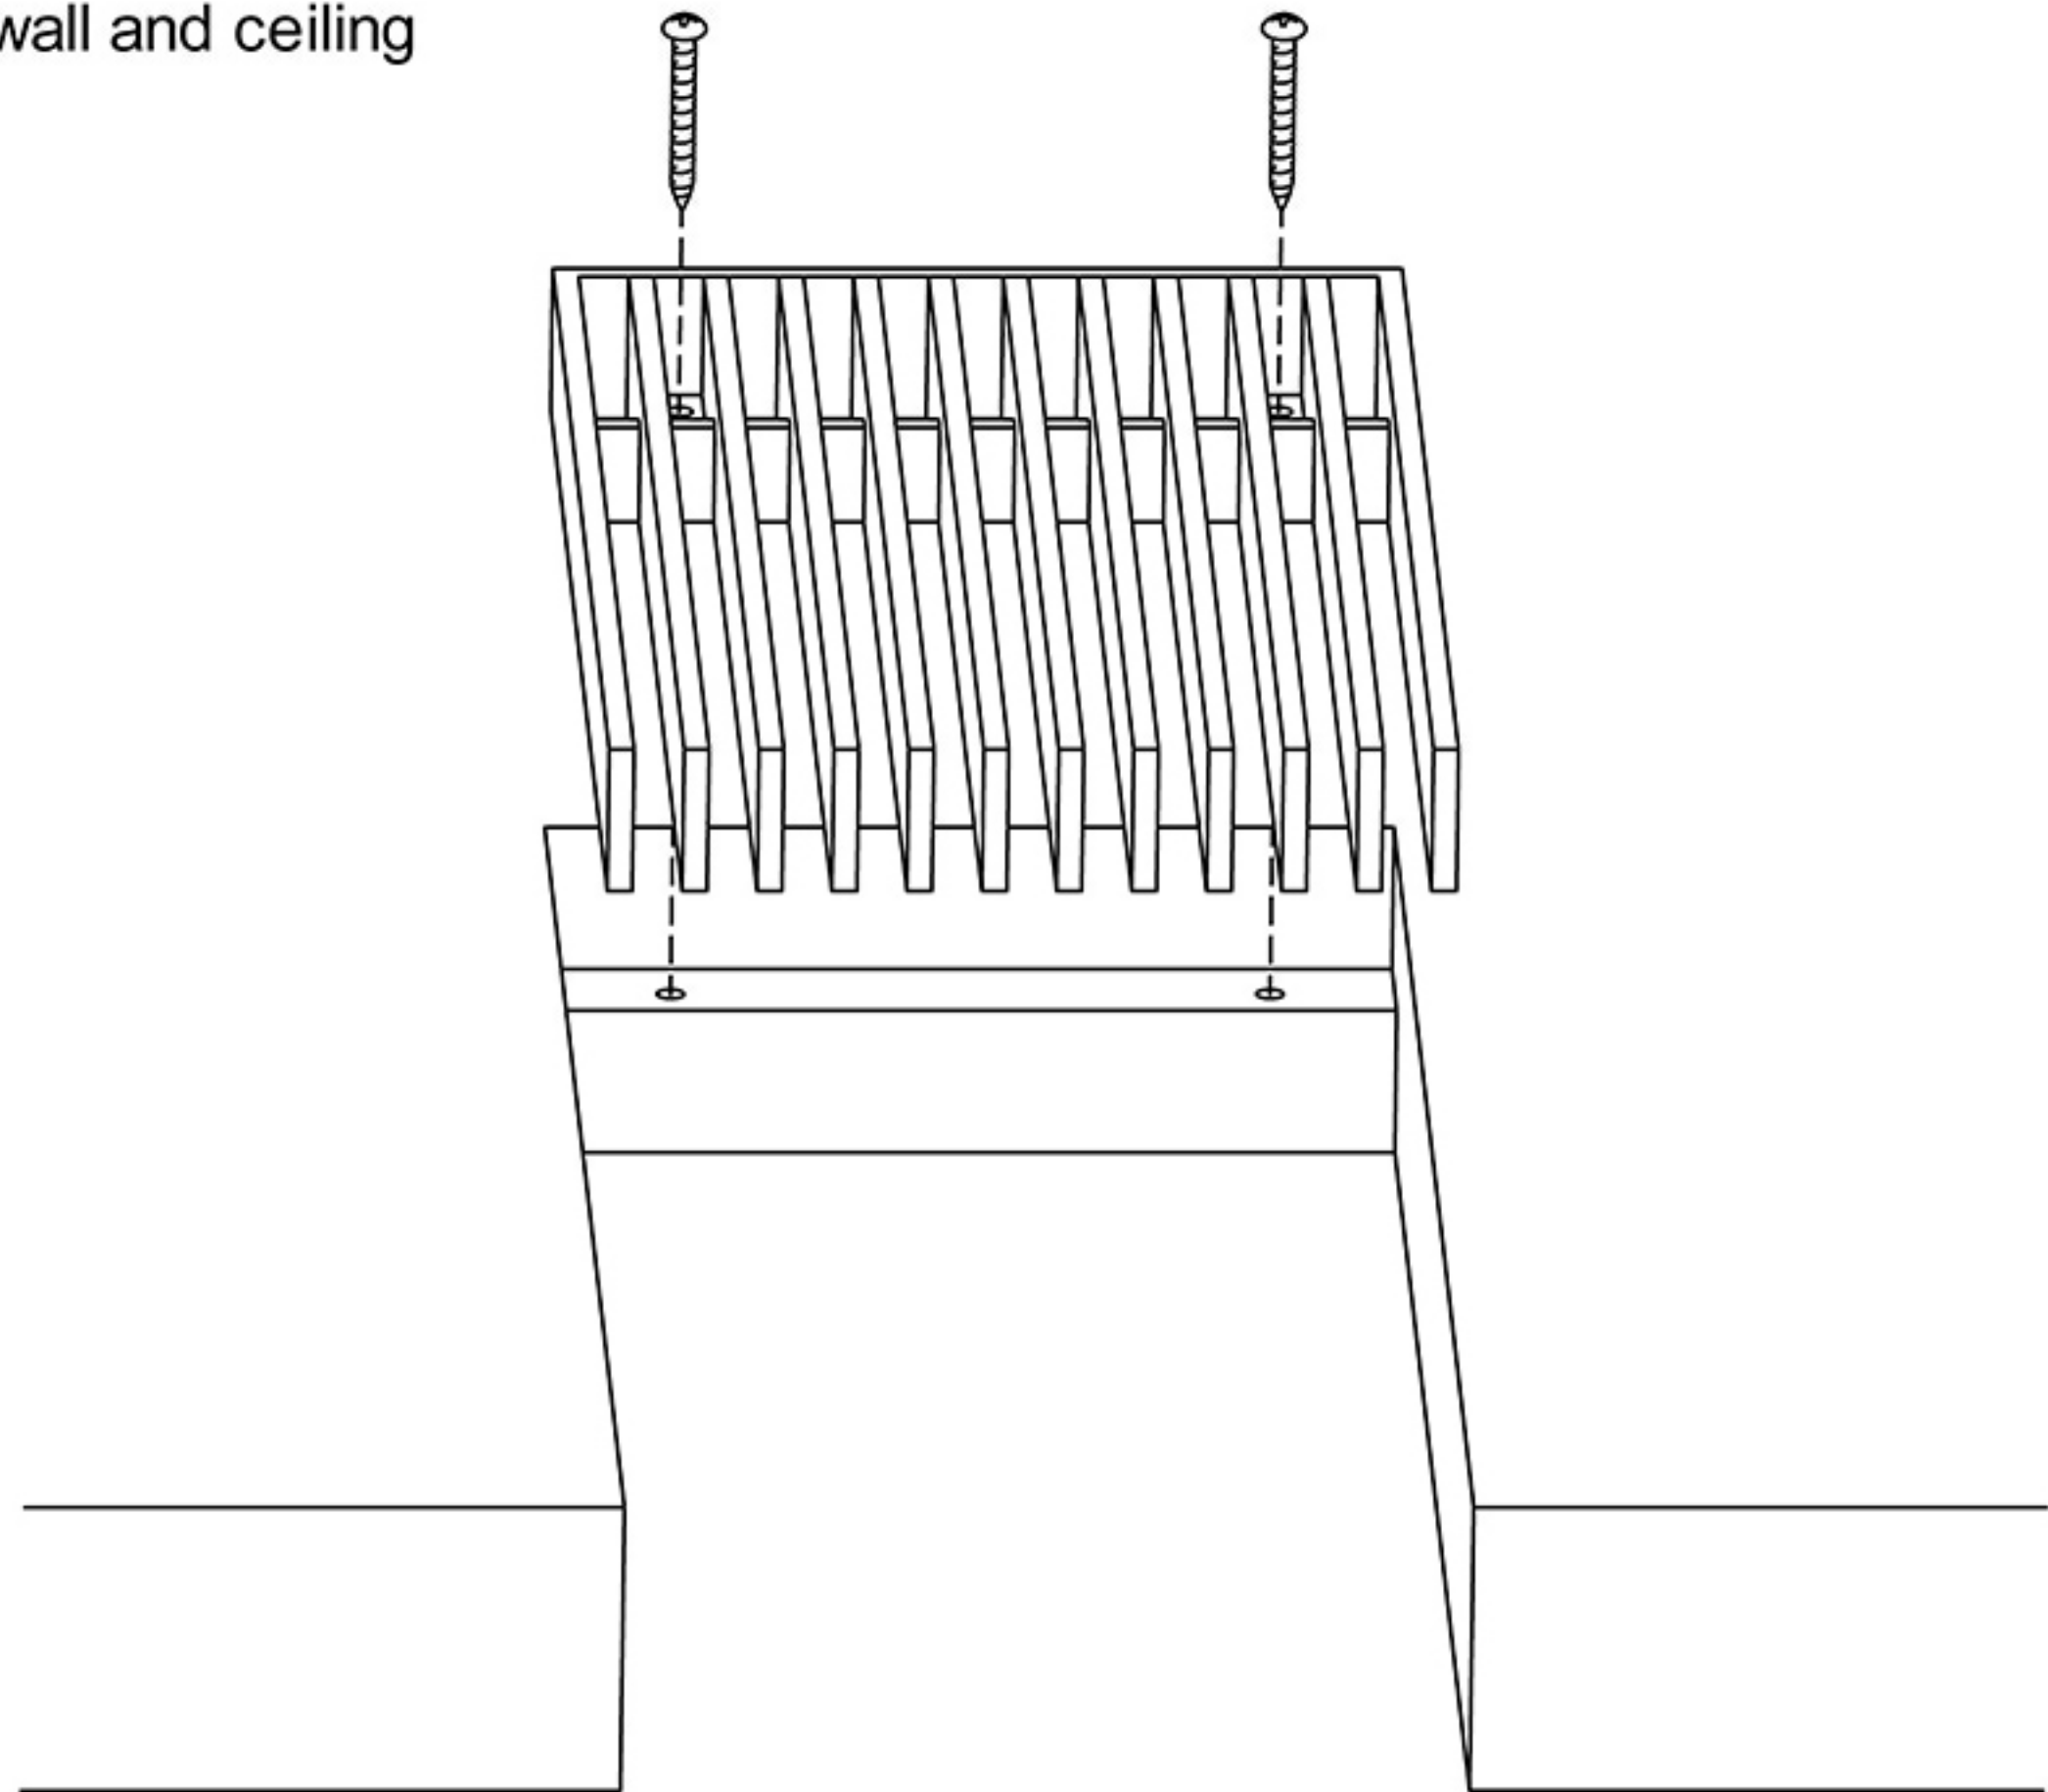

## BAND FRAME

*With mounting tabs*

## AAG100

SHOWN

Band frame with mounting tabs for wall and ceiling applications.

**Artistry in Architectural Grilles**  
custom architectural grilles and metal-work

SECTION NAME: BAND-FRAME SECTION	
TITLE: INSTALLATION DETAIL	
DRAWN BY: QW	DRAWING # # 19
DATE:	SCALE: NOT TO SCALE