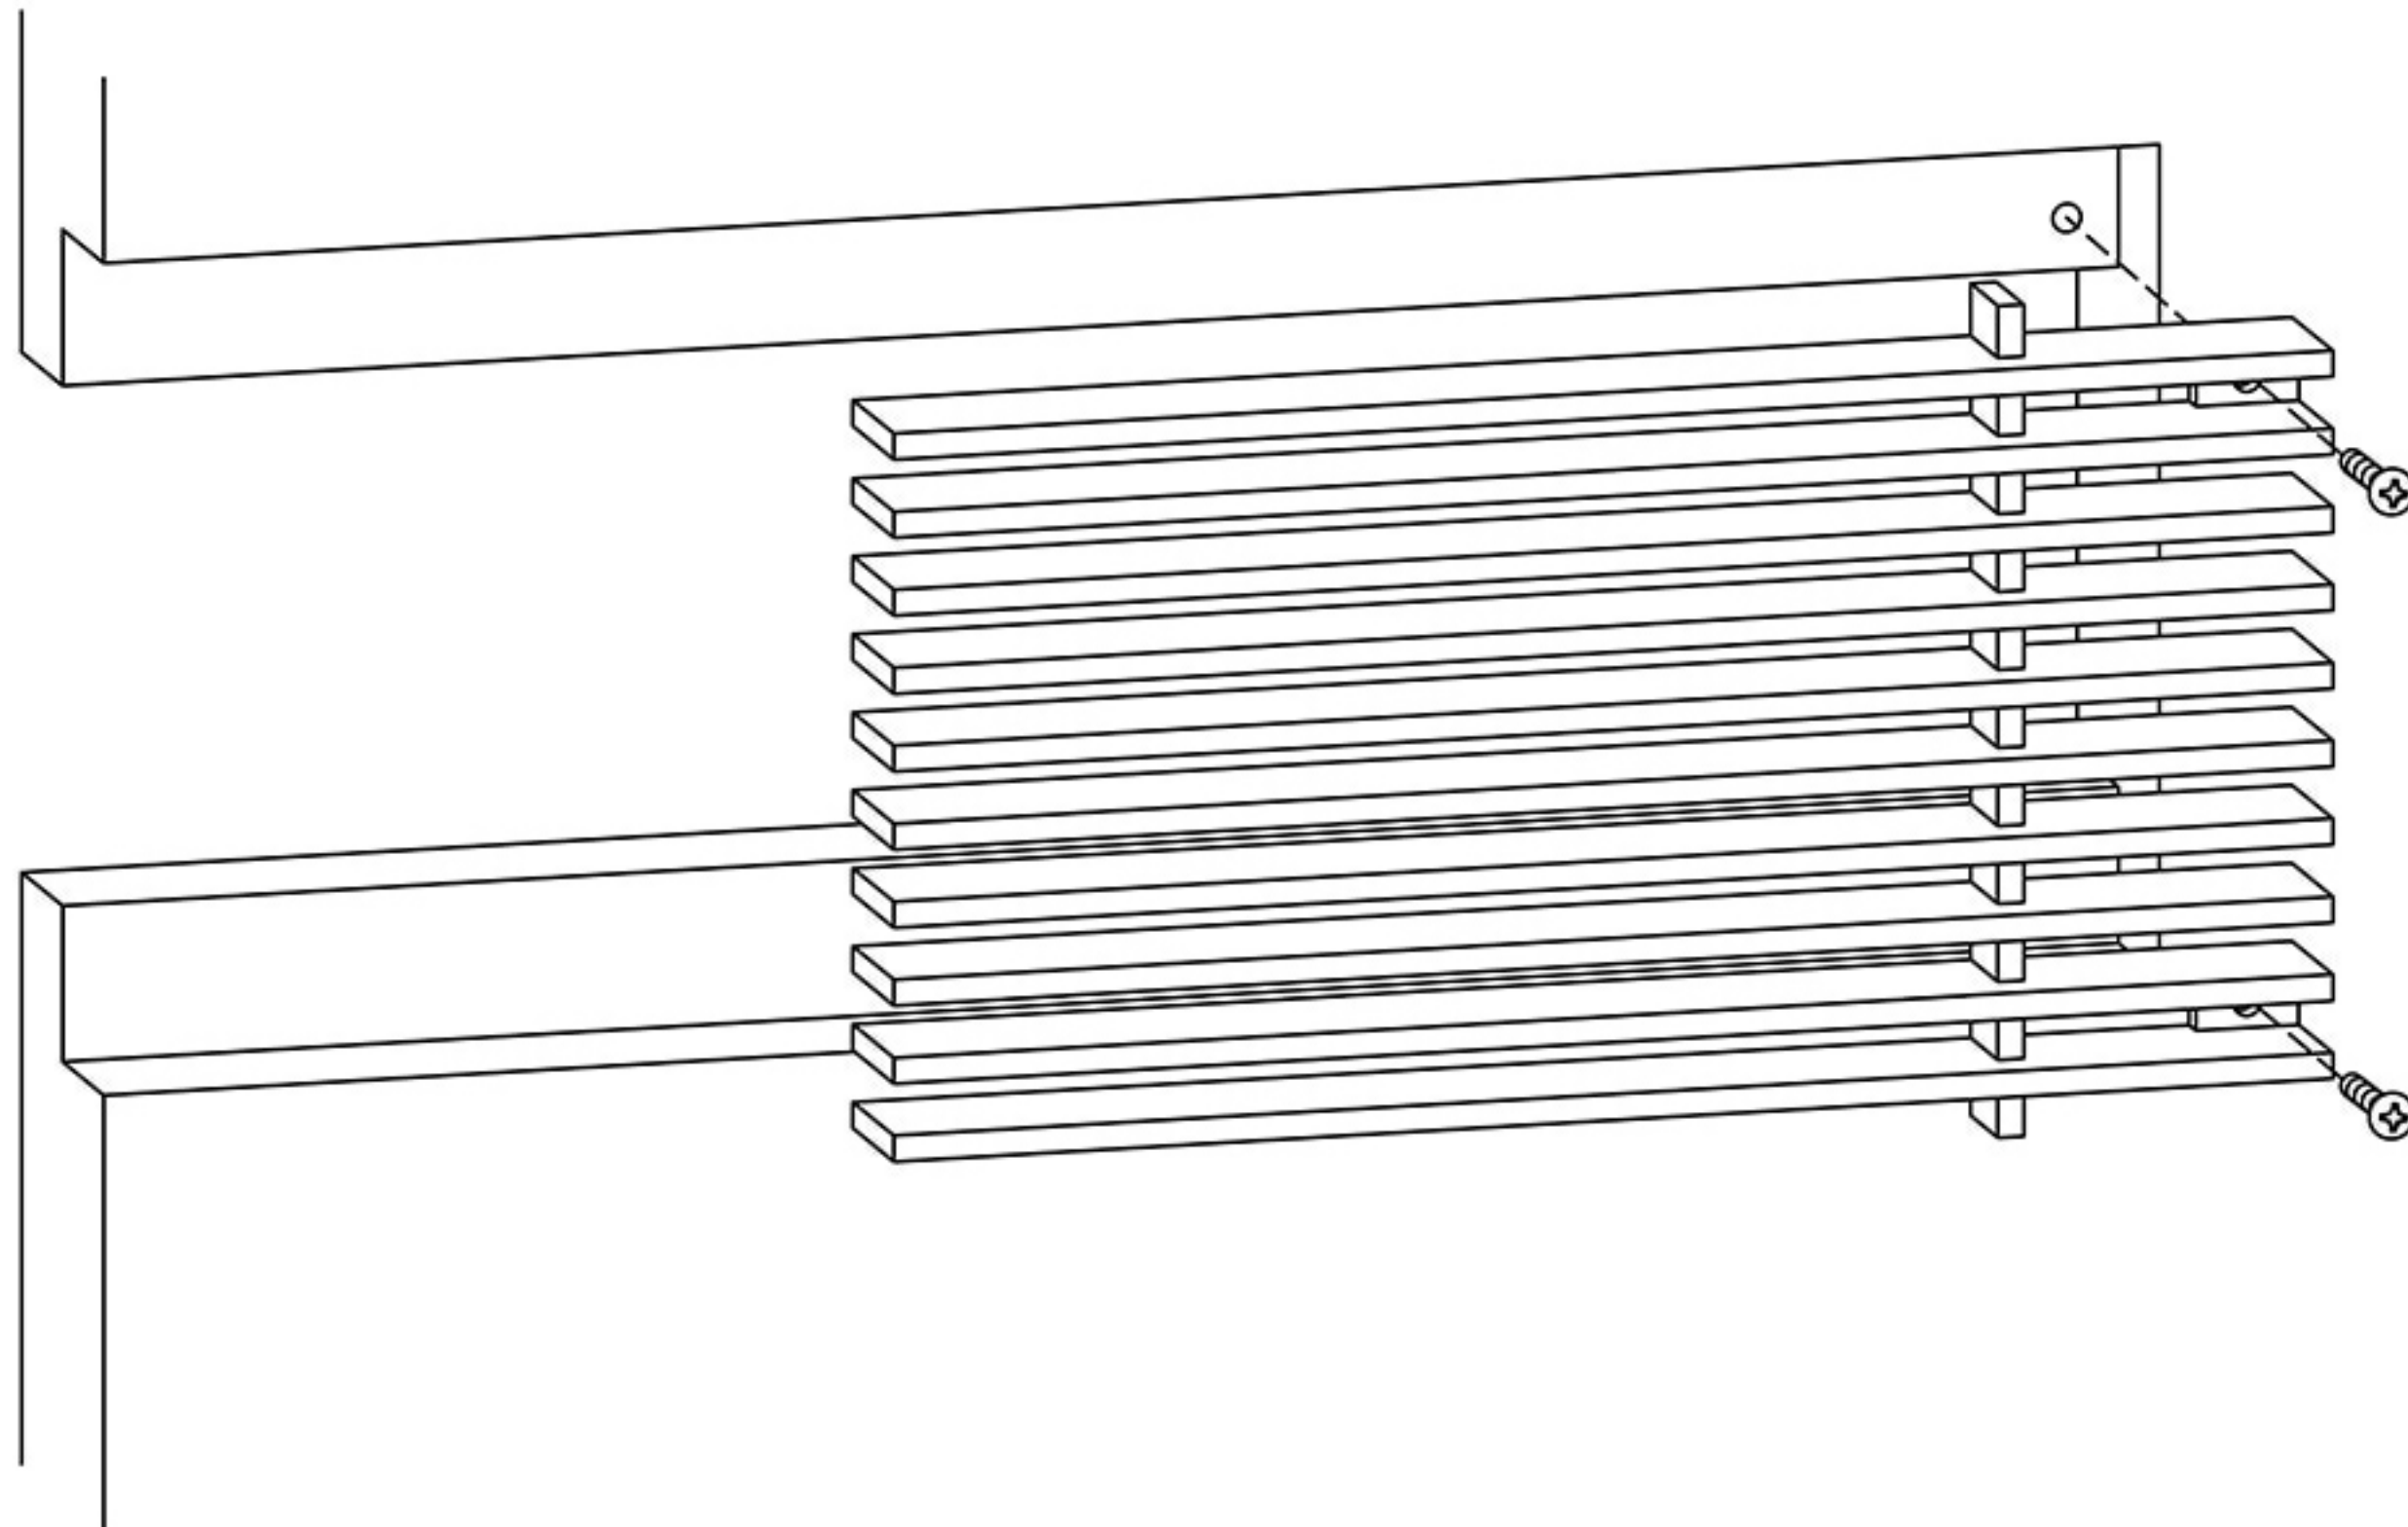

2

CORE ONLY
With mounting tabs

AAG100
SHOWN

Core only with mounting tabs for fastening to blocking, wood work or angle supports, duct flanges etc. AAG provides mounting fasteners with matching finish.

Artistry in Architectural Grilles
custom architectural grilles and metal-work

SECTION NAME:	CORE ONLY SECTION	
TITLE:	INSTALLATION DETAIL	
DRAWN BY:	QW	DRAWING #
DATE:		# 02
		SCALE:
		NOT TO SCALE

ADVANCED ARCH GRILLES
149 Denton Avenue, New Hyde Park, NY 11040
Voice: 516-488-0628 Fax: 516-488-0728
Email: sales@aagrilles.com