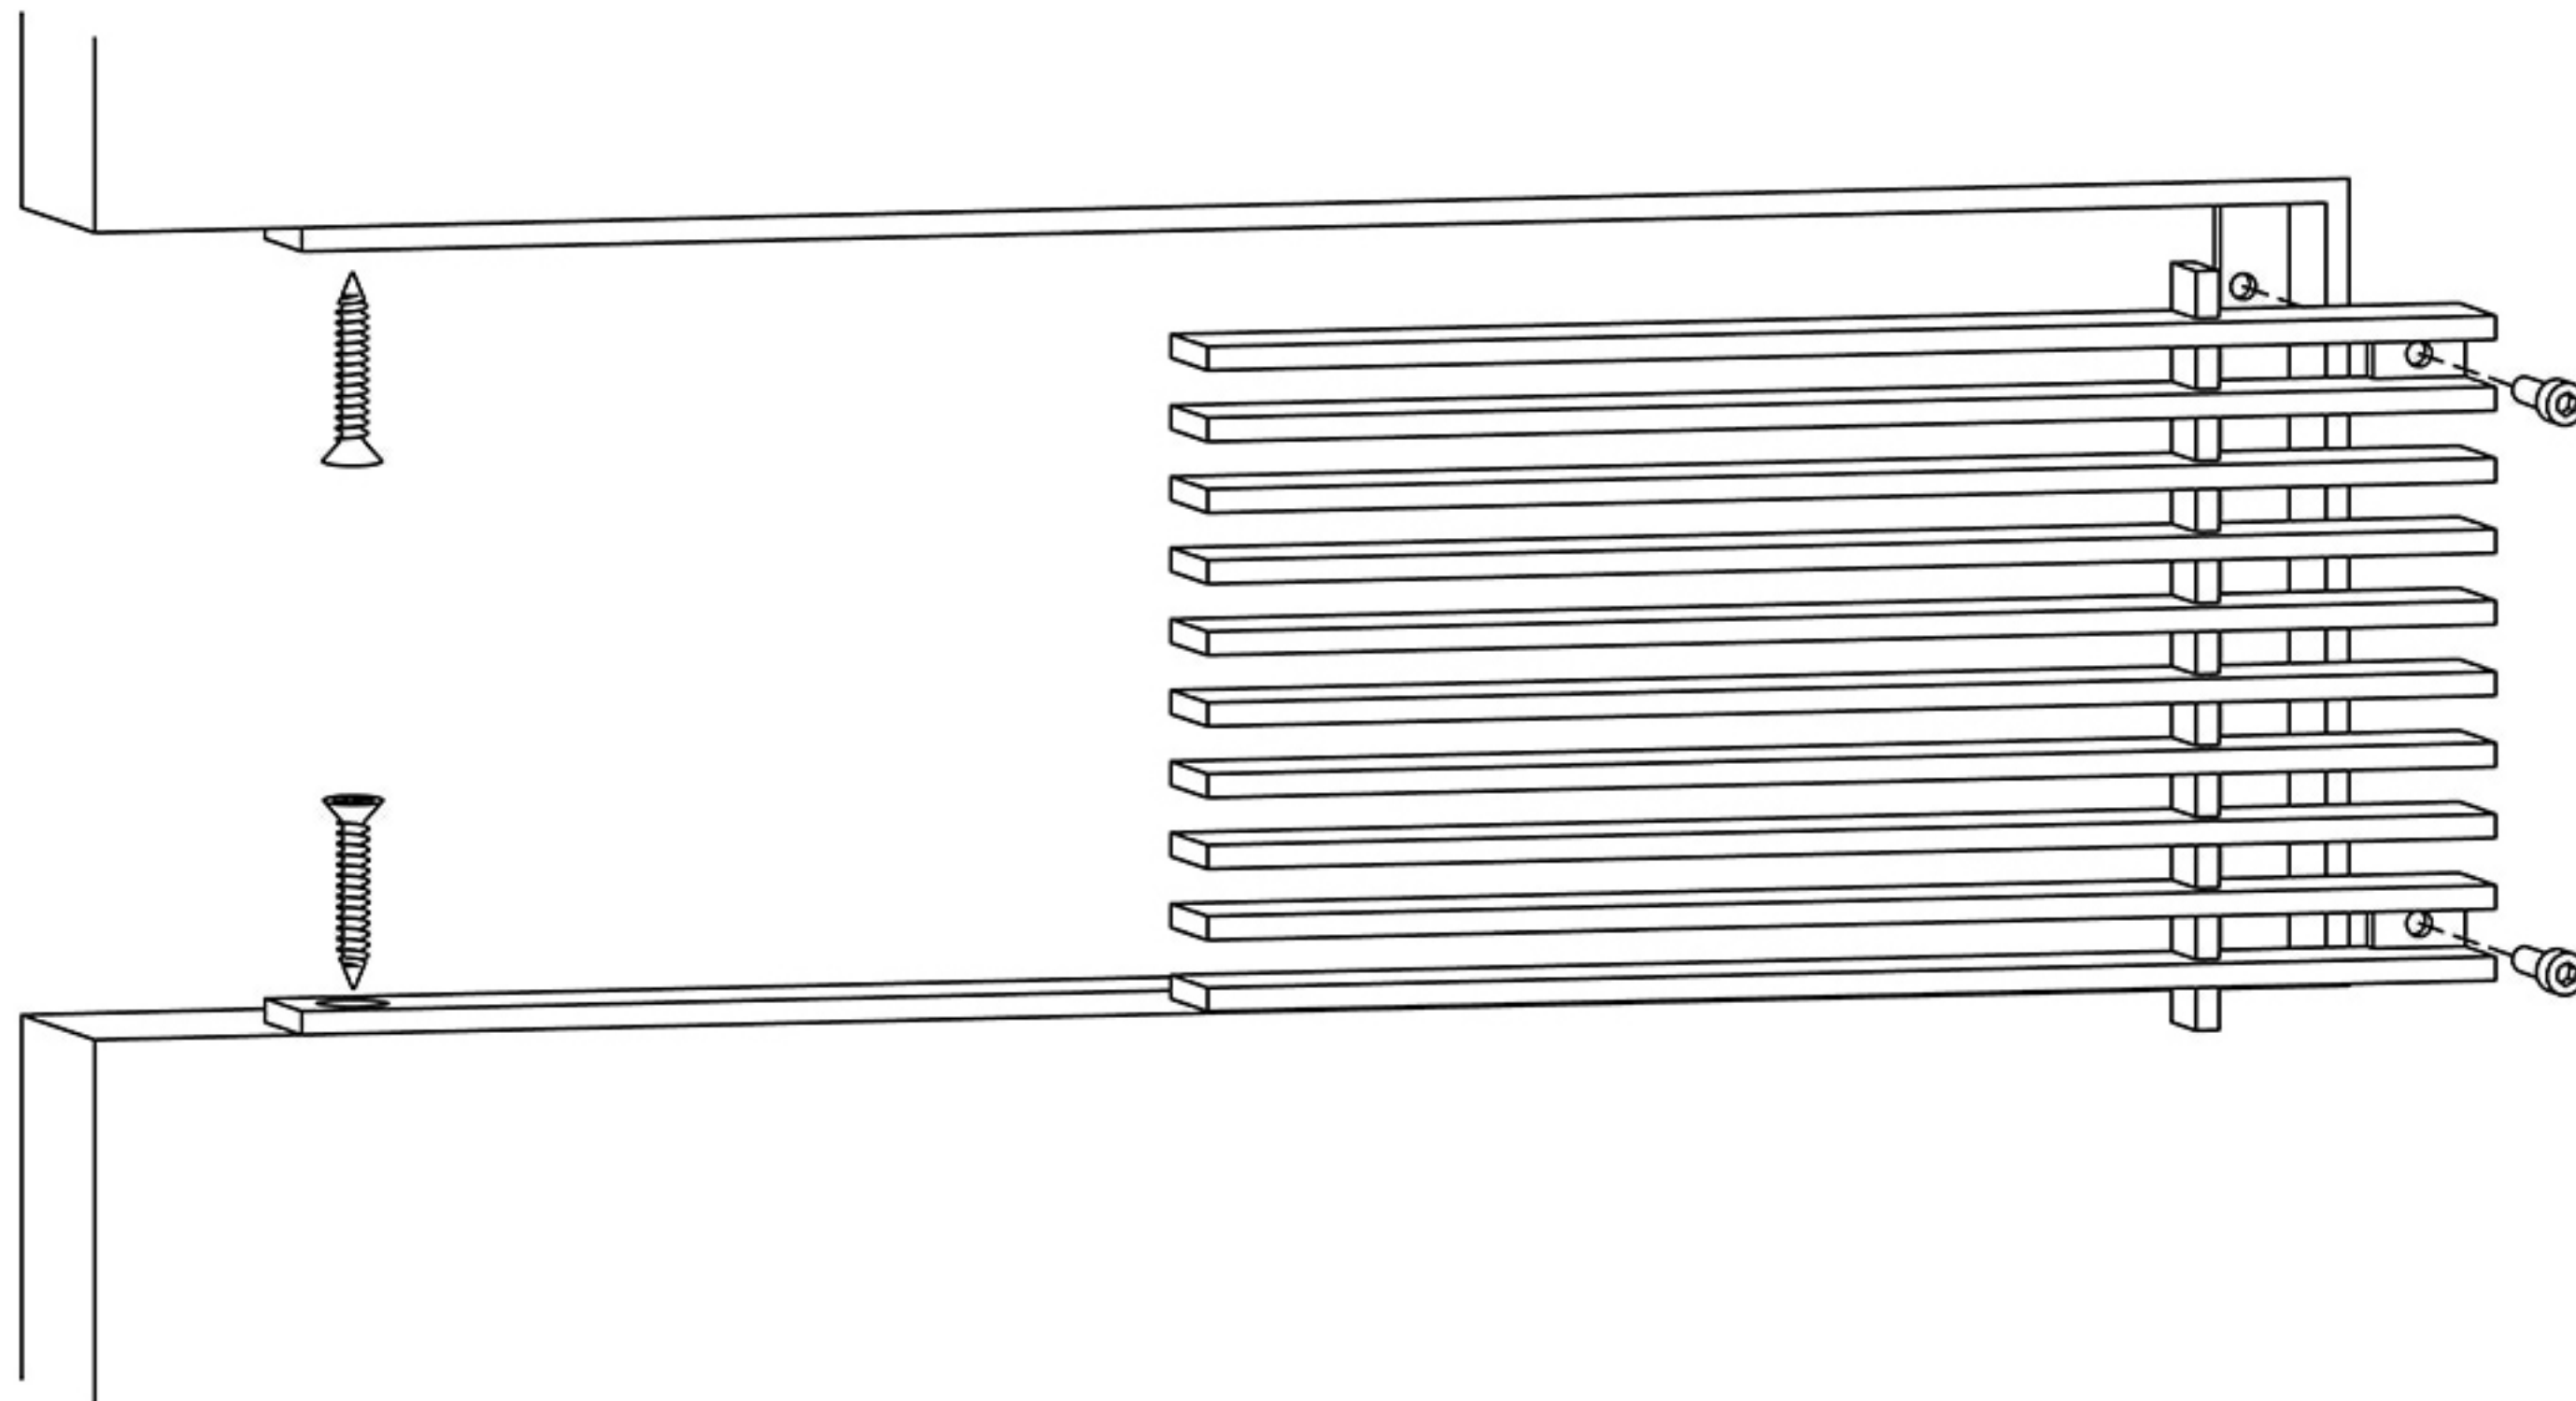

# BAND FRAME

*Concealed mounting holes-Removable core*

# AAG100

SHOWN

Band frames with countersunk holes in the side of frame for fastening to the opening, with removable core; wall and ceiling applications.

**Artistry in Architectural Grilles**  
 custom architectural grilles and metal-work