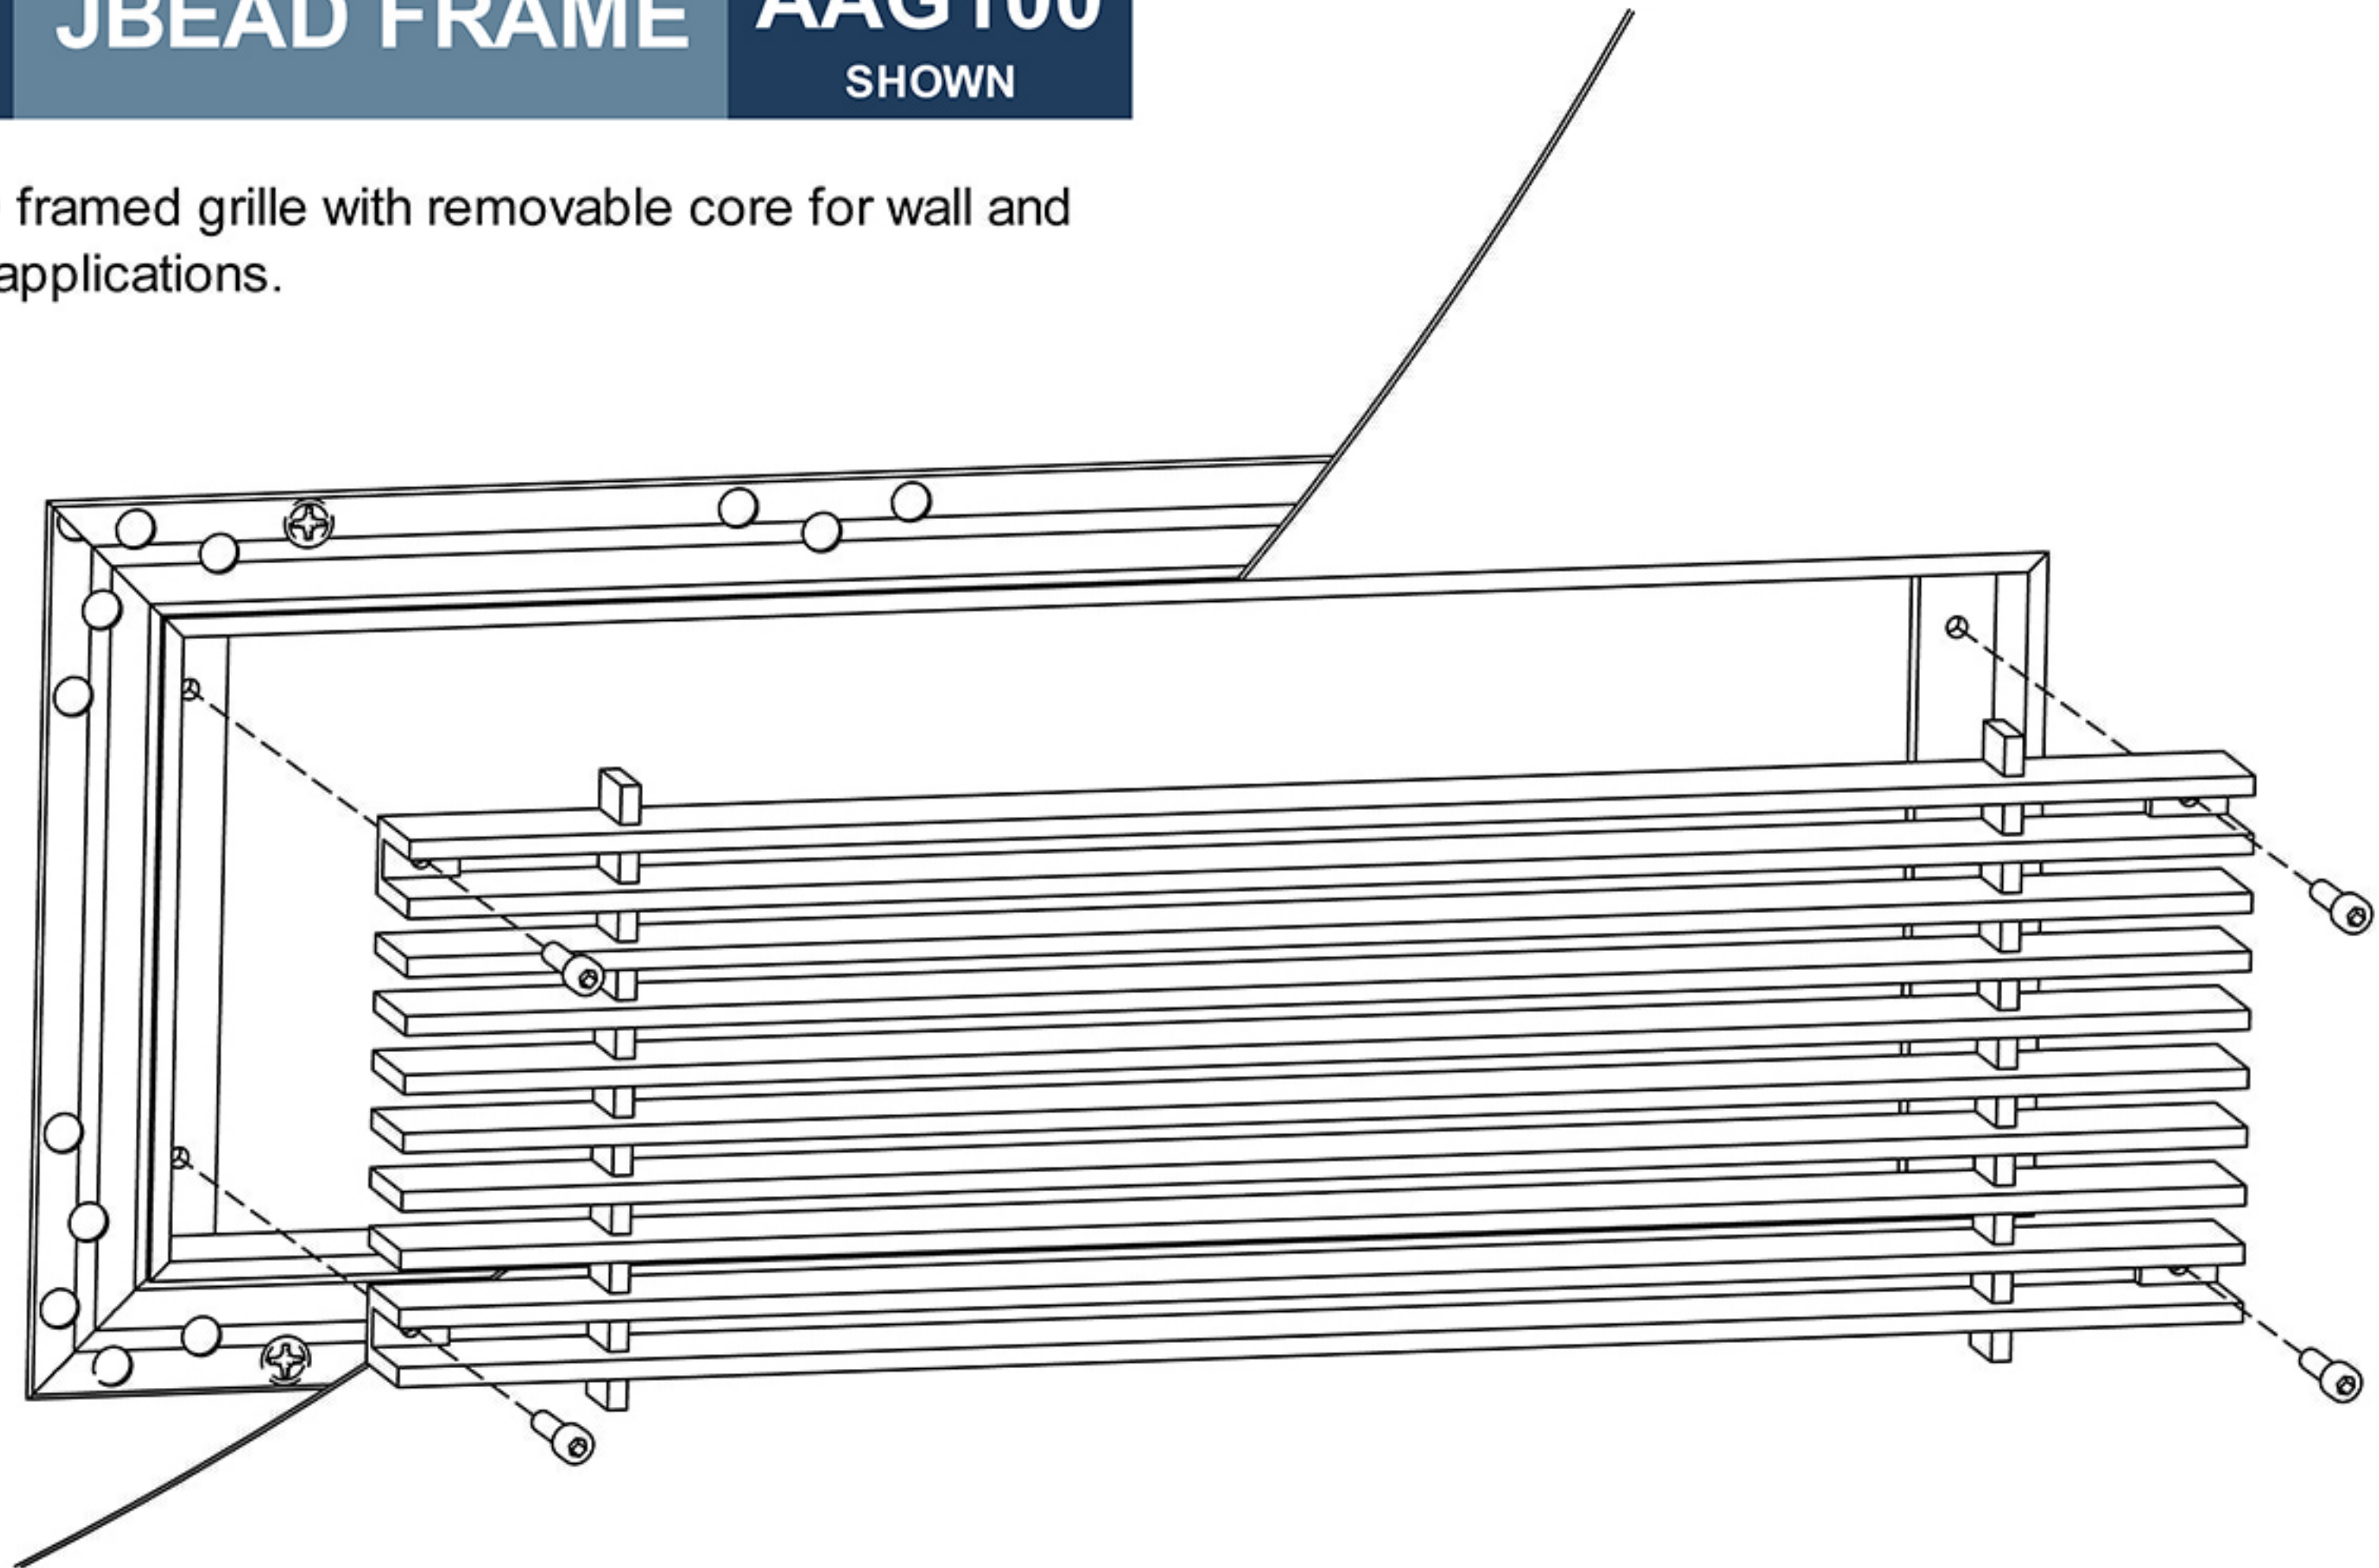

22

JBEAD FRAME

AAG100 SHOWN

JBEAD framed grille with removable core for wall and ceiling applications.

Artistry in Architectural Grilles
custom architectural grilles and metal-work

SECTION NAME: JBEAD-FRAME SECTION	
TITLE: INSTALLATION DETAIL	
DRAWN BY: QW	DRAWING # # 22
DATE:	SCALE: NOT TO SCALE