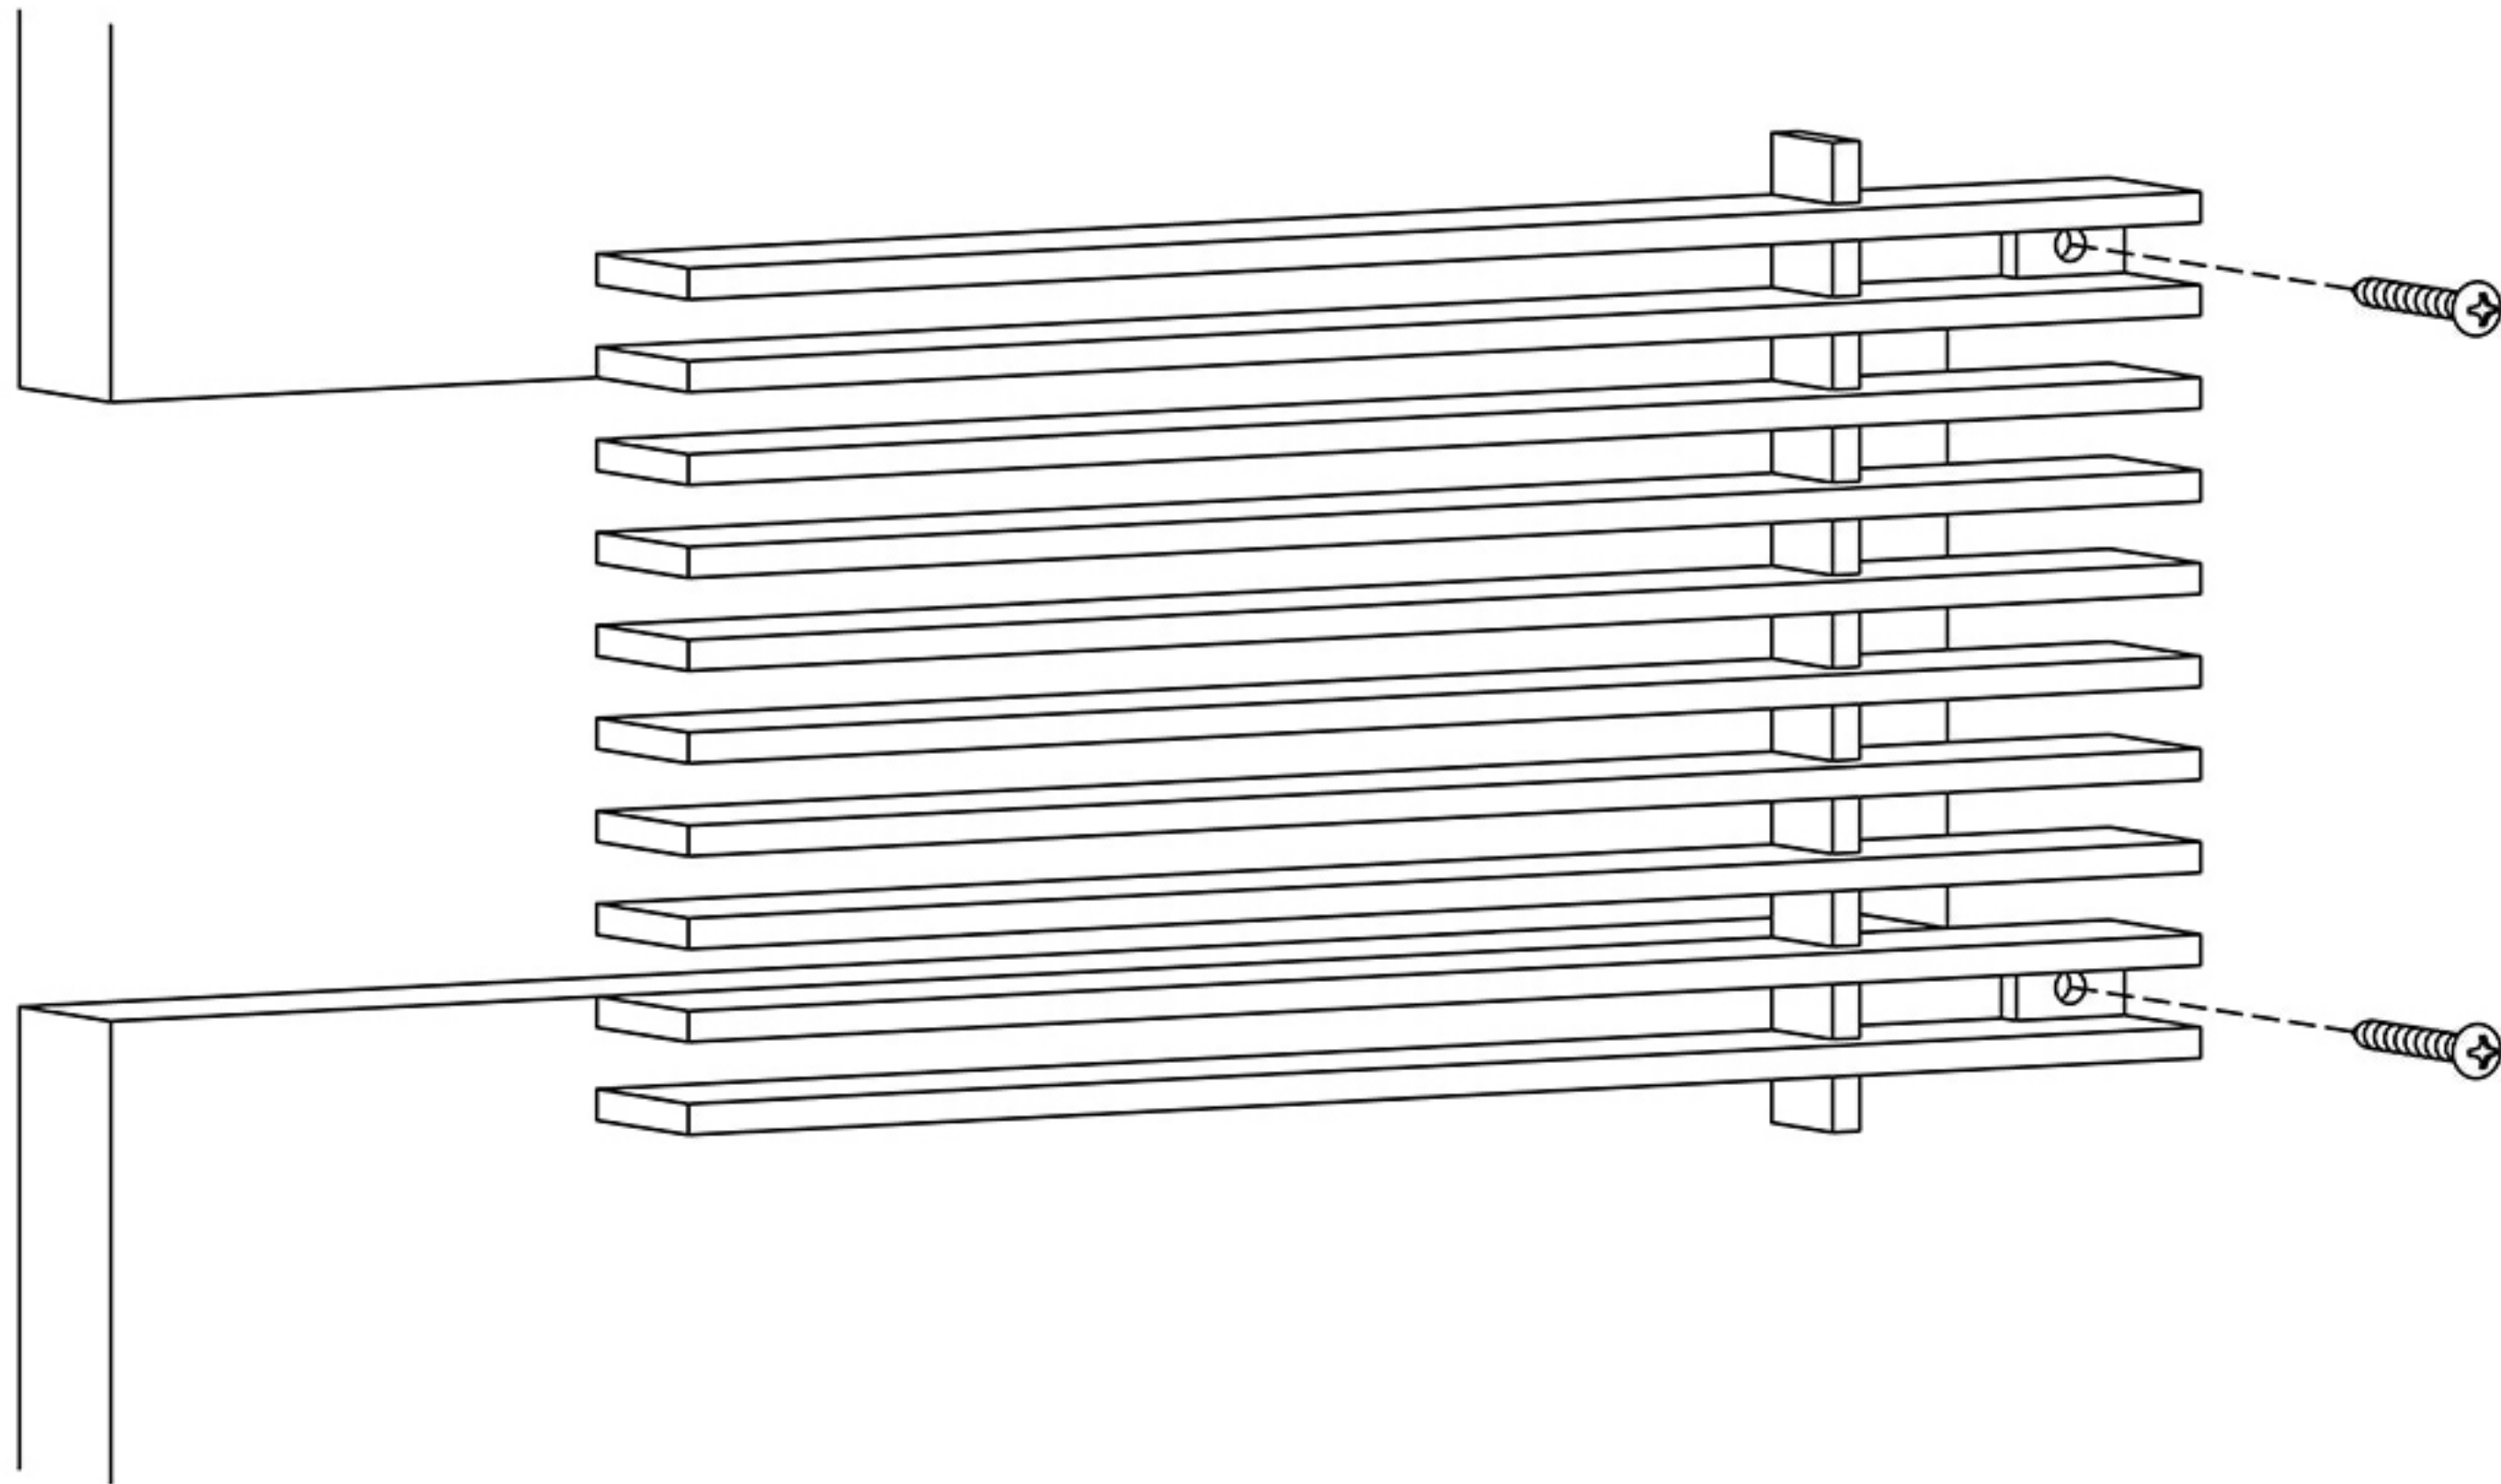

3

CORE ONLY

With mounting tabs-surface mount

AAG100

SHOWN

Core only with mounting tabs, typically used for wall cladding or other decorative purposes. AAG provides mounting fasteners.

Artistry in Architectural Grilles
custom architectural grilles and metal-work

| | |
|---------------------------------|---------------------|
| SECTION NAME: CORE ONLY SECTION | |
| TITLE: INSTALLATION DETAIL | |
| DRAWN BY: QW | DRAWING # # 03 |
| DATE: | SCALE: NOT TO SCALE |