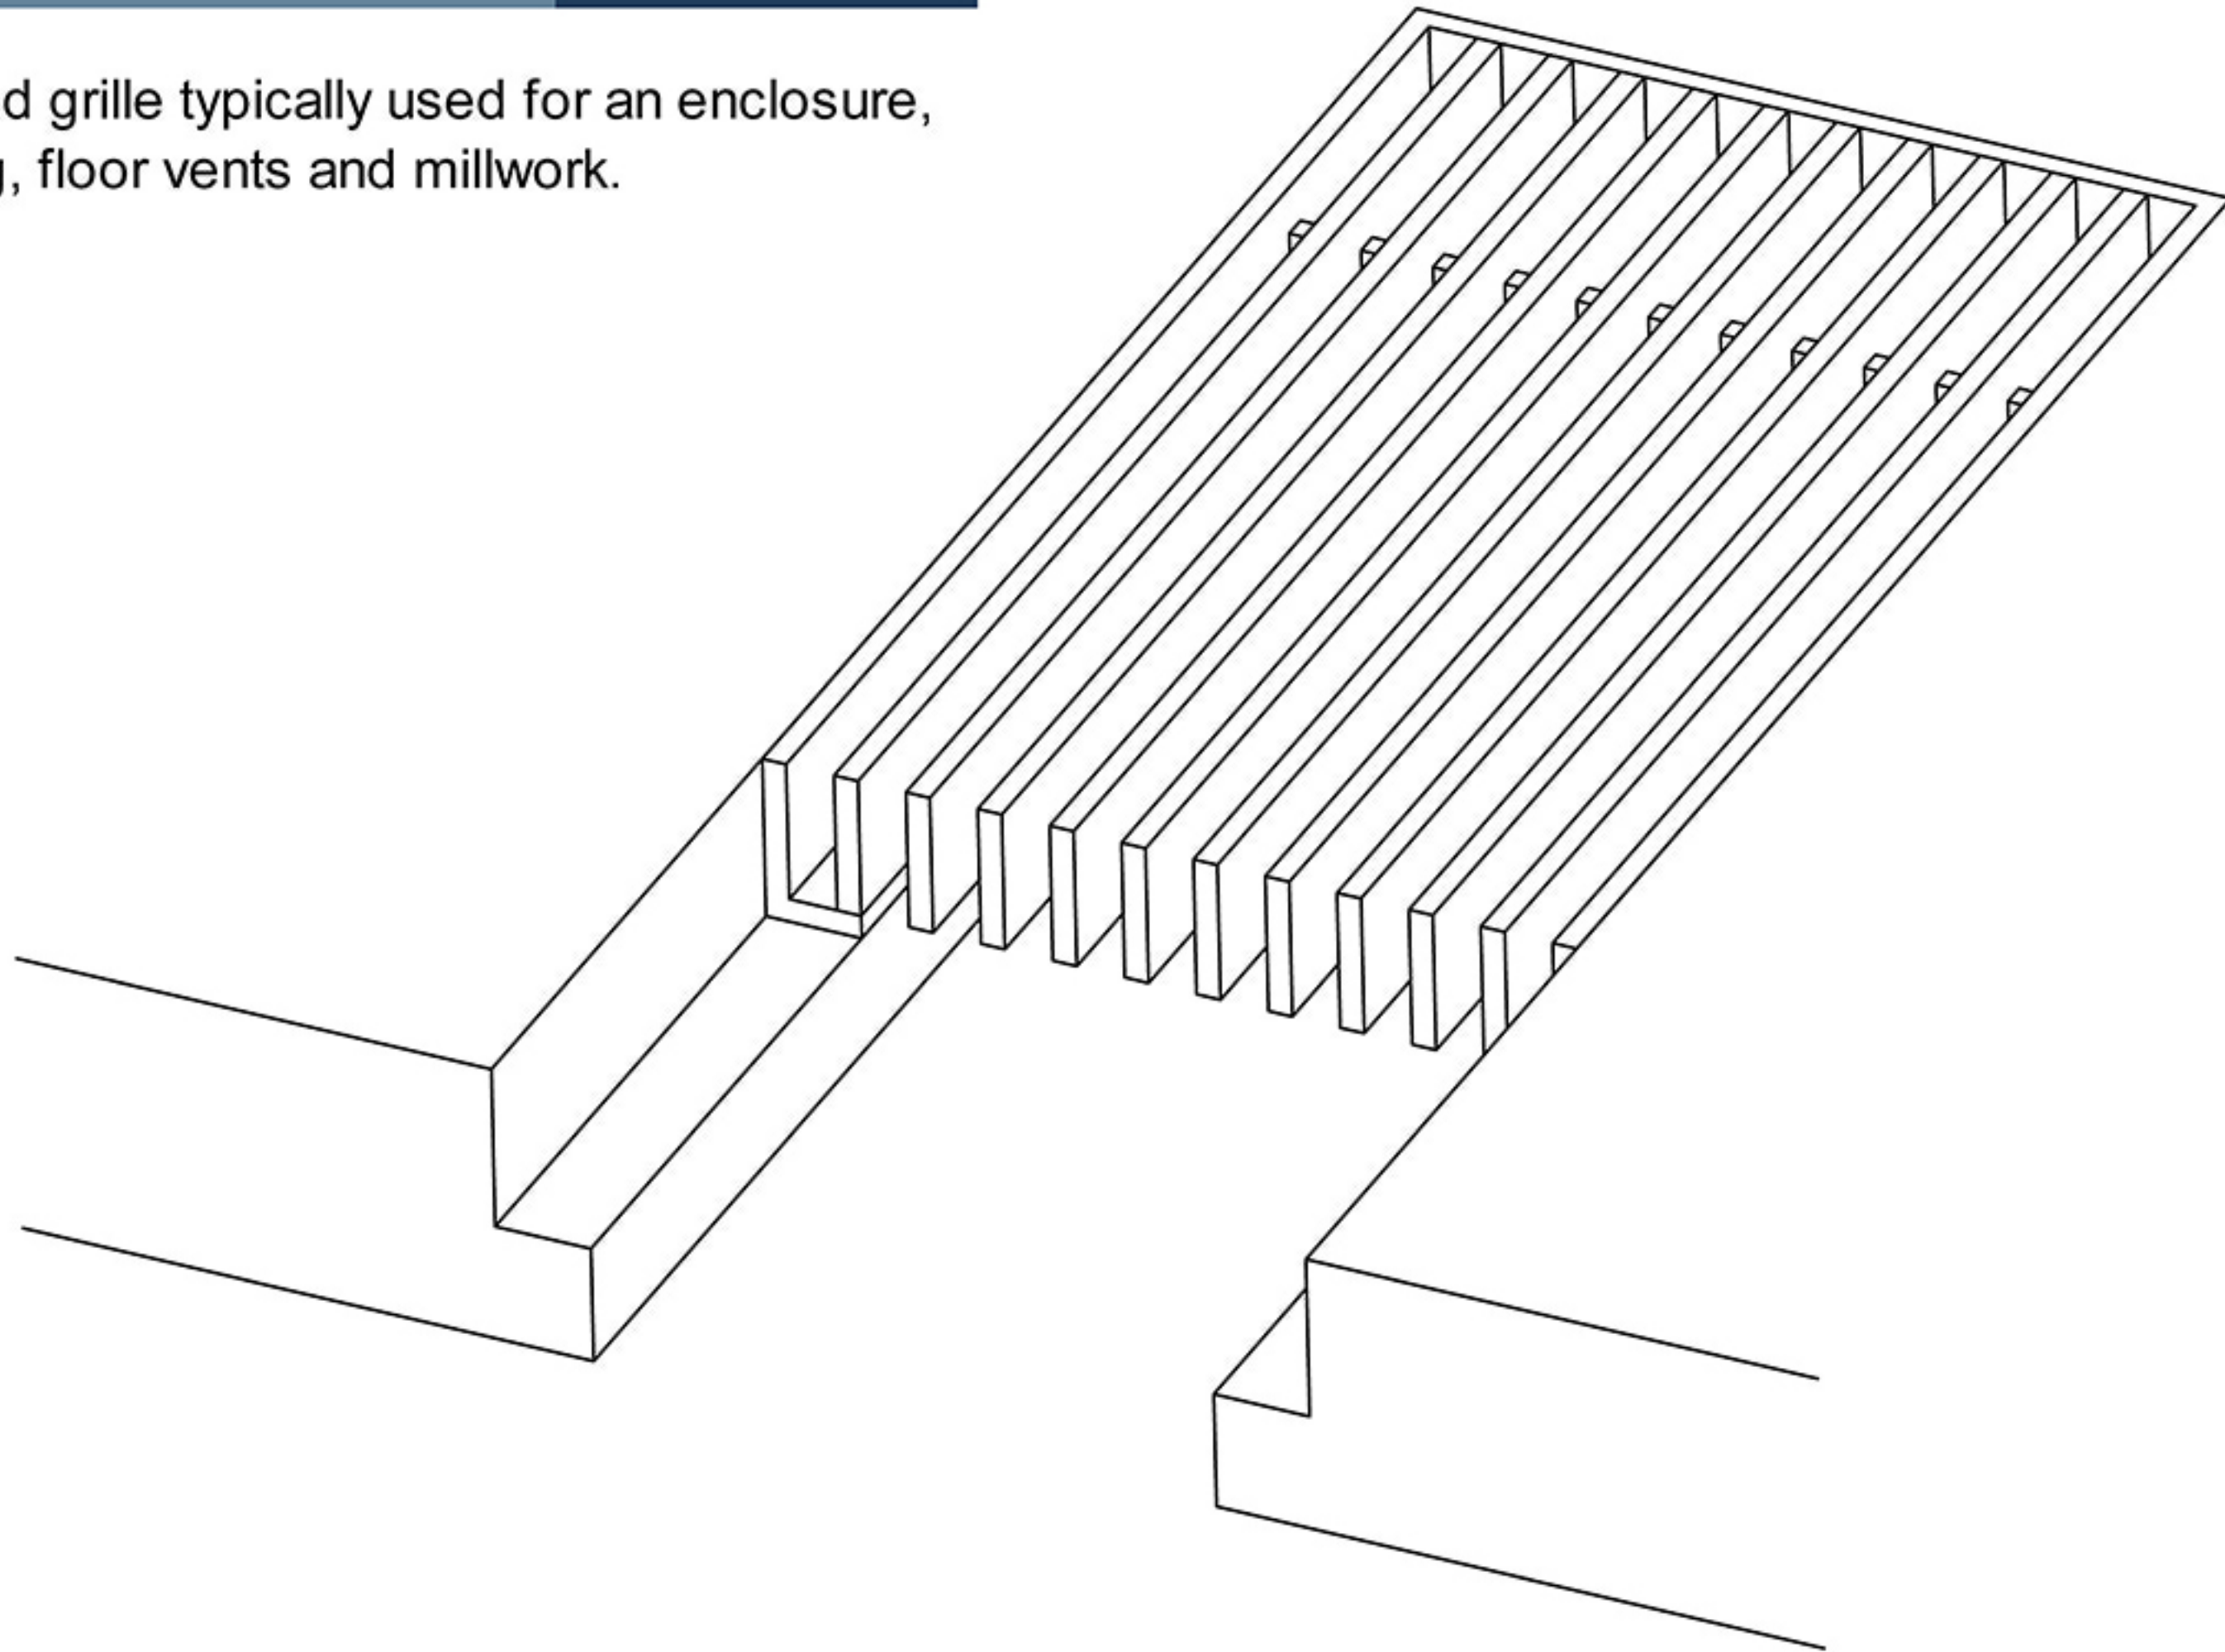

4

A FRAME

AAG100
SHOWN

Drop in A framed grille typically used for an enclosure, fin tube opening, floor vents and millwork.

Artistry in Architectural Grilles
custom architectural grilles and metal-work

SECTION NAME:	A-FRAME SECTION	
TITLE:	INSTALLATION DETAIL	
DRAWN BY:	QW	DRAWING # # 04
DATE:		SCALE: NOT TO SCALE