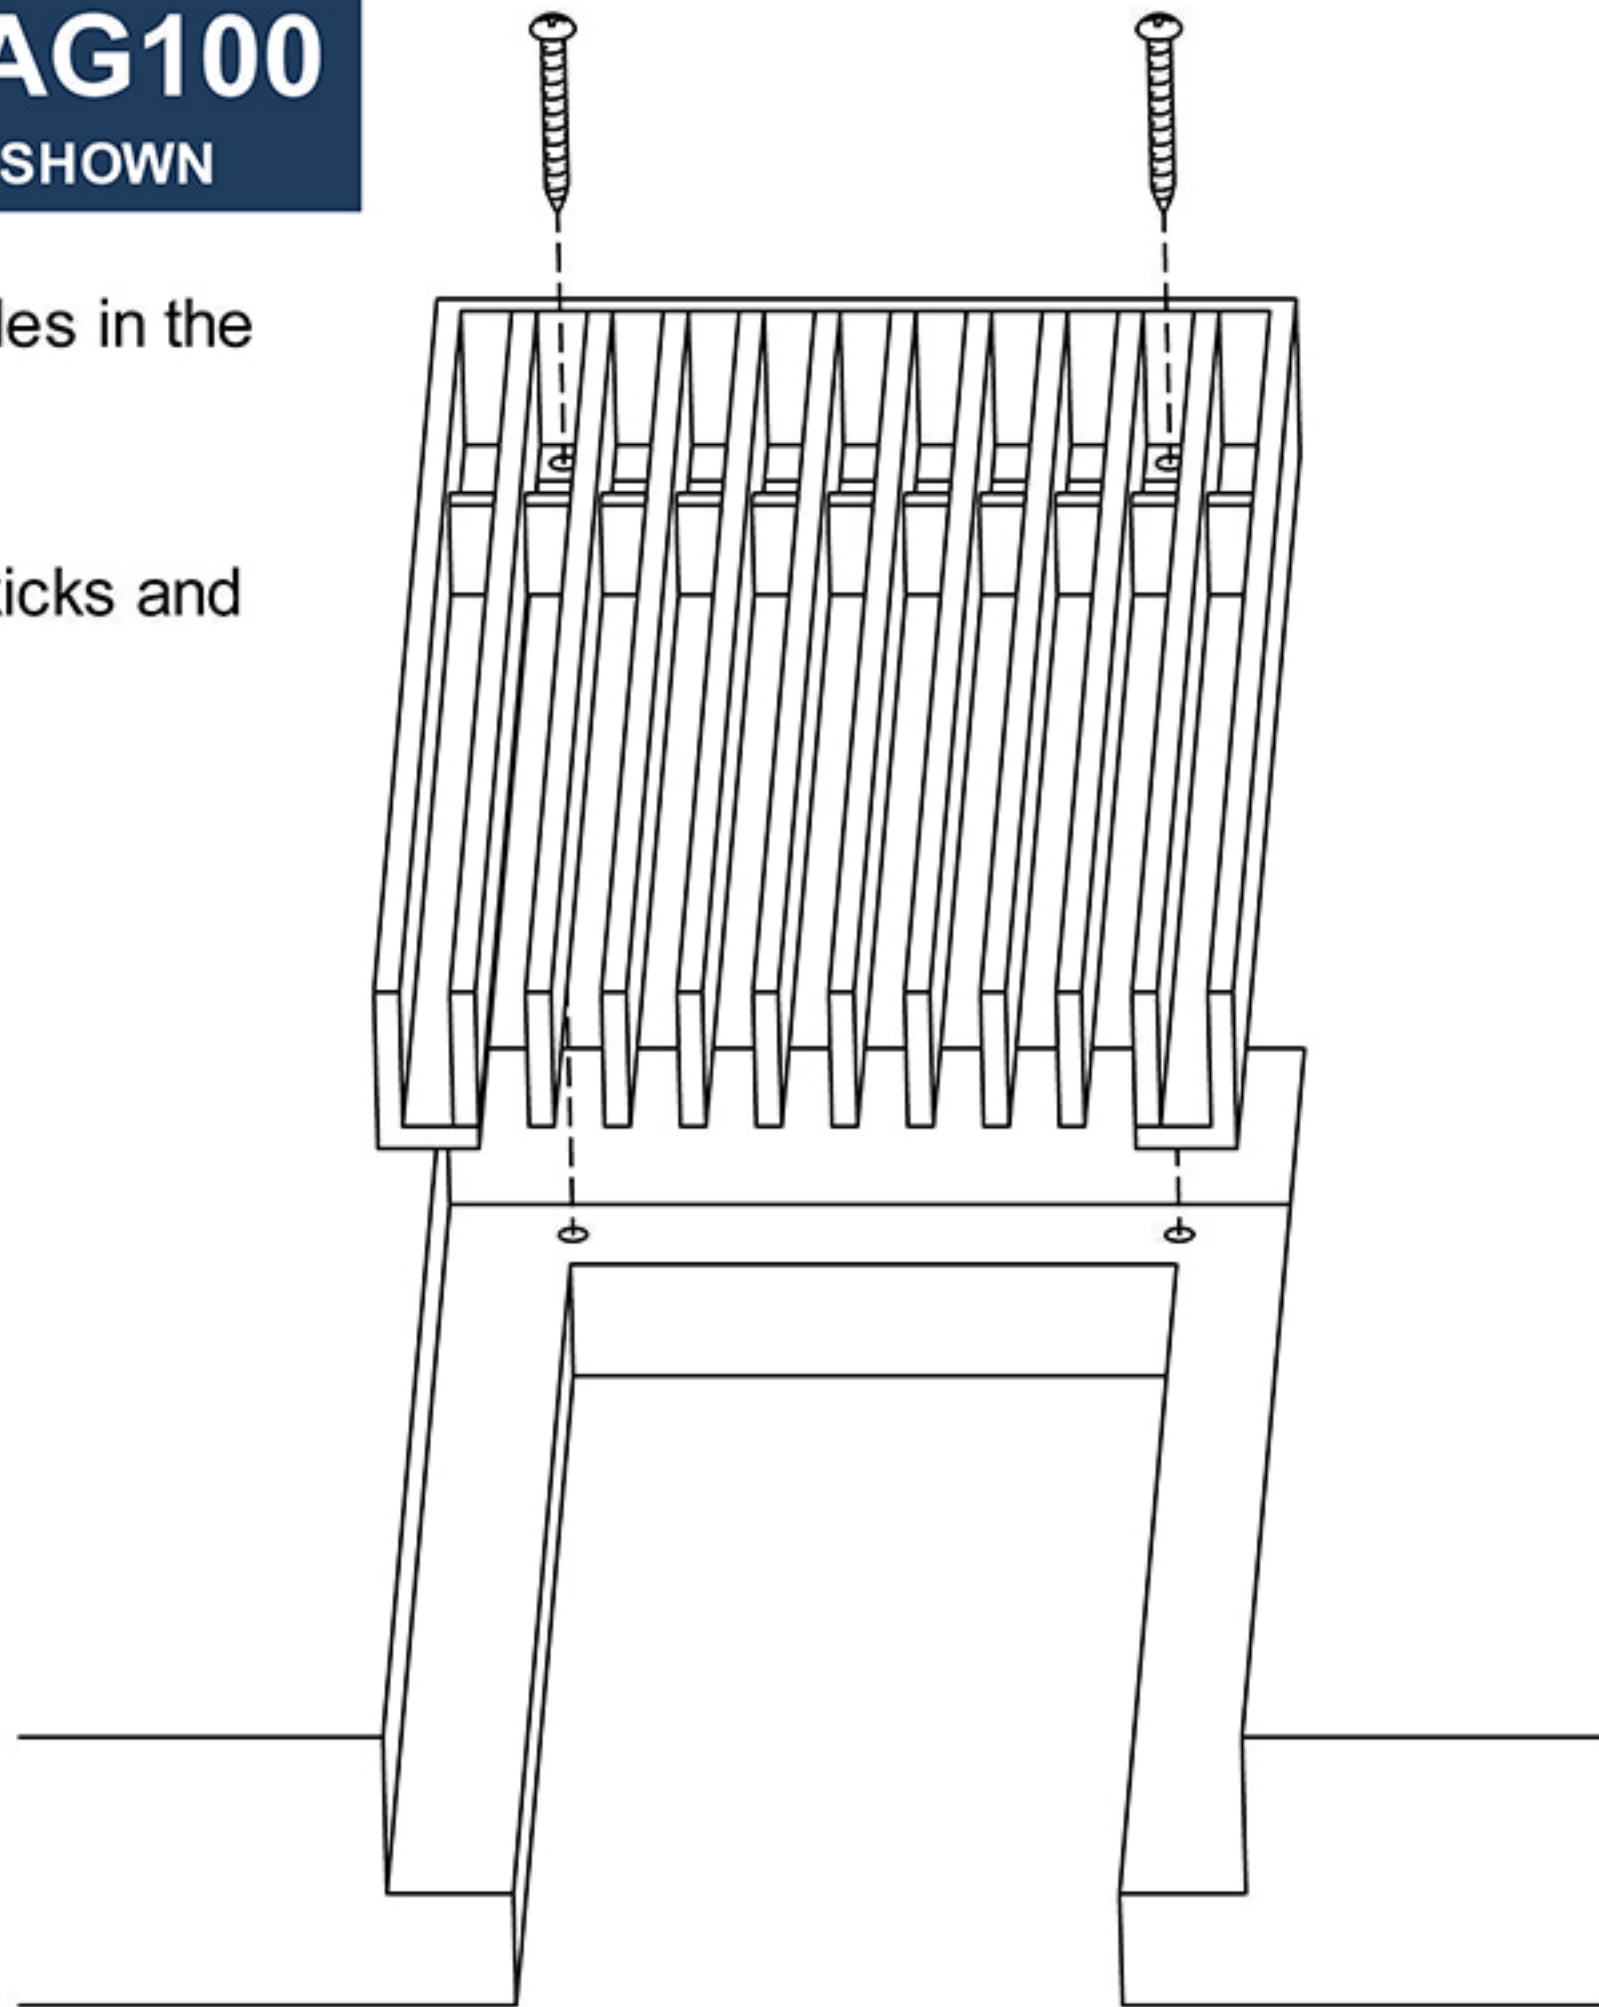

5

A FRAME

With mounting holes

AAG100

SHOWN

A frame style with countersunk mounting holes in the bottom of the frame.

Typical uses are for wall, ceiling, floor, toe-kicks and under benches.

AAG provides mounting fasteners.