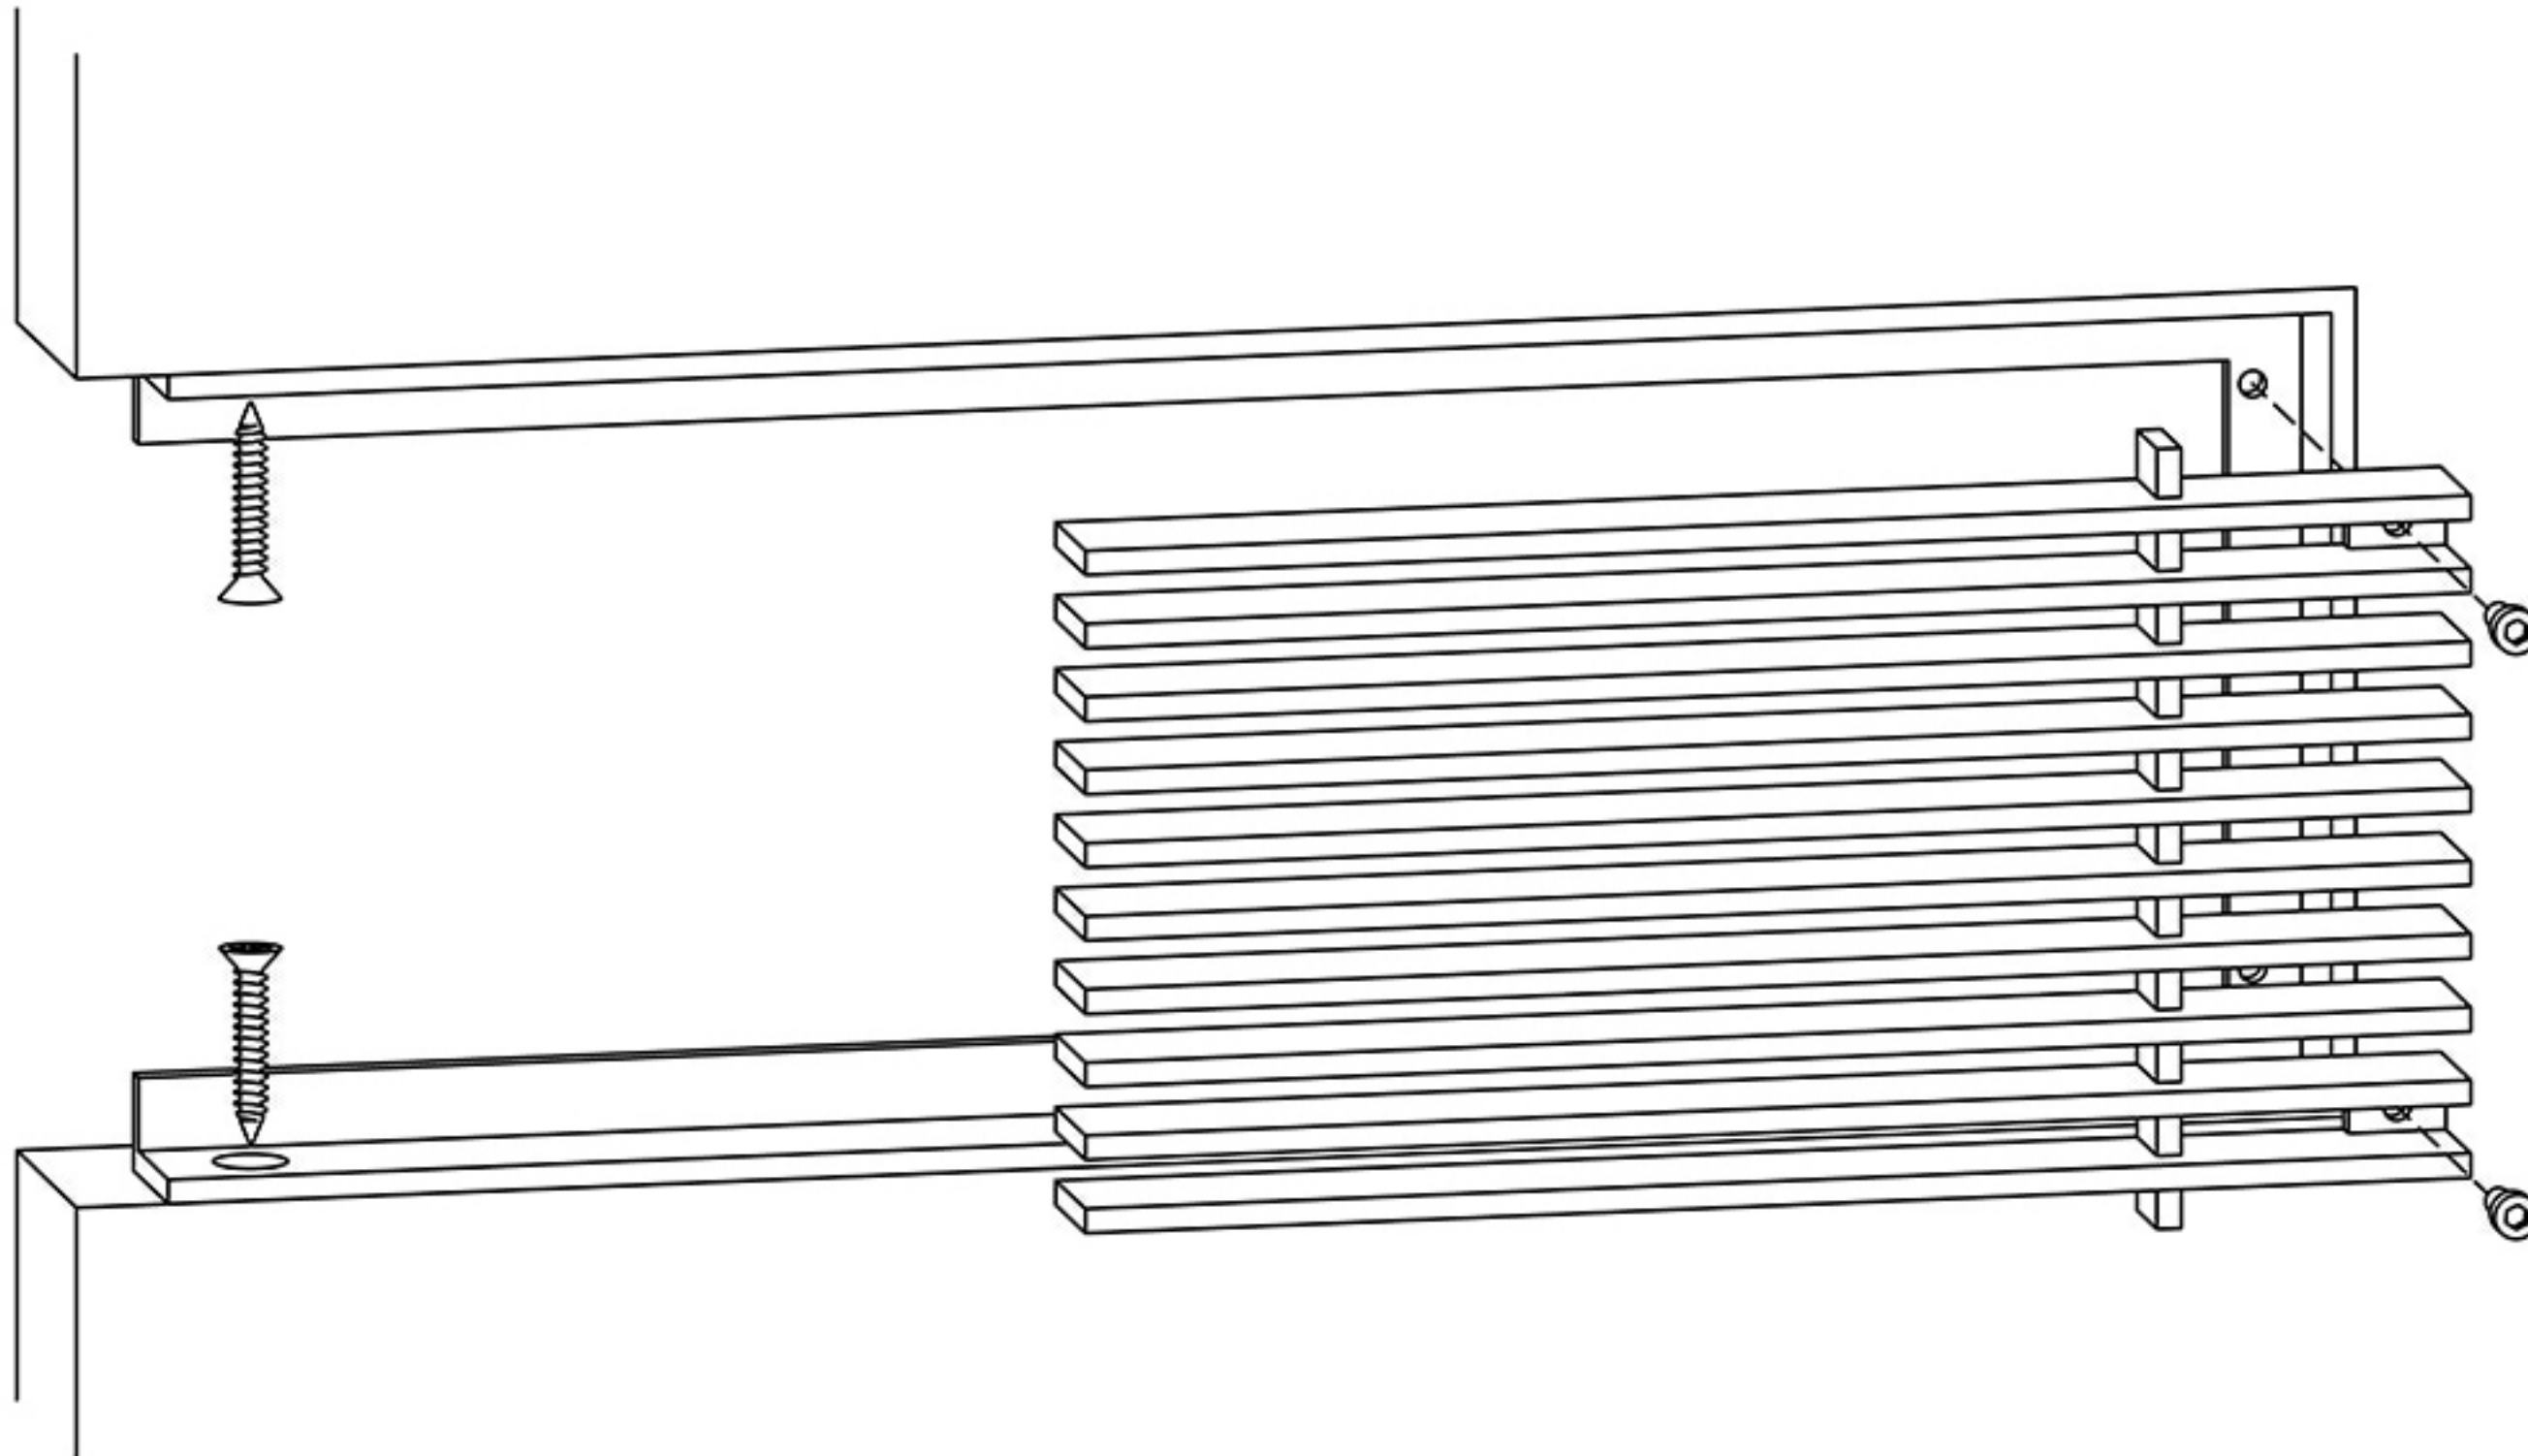

6

A FRAME
With mounting tabs

AAG100
SHOWN

A frame style with countersunk mounting holes on the inside of frame for fastening to the opening. Always with removable core. Used for wall and ceiling applications. AAG provides mounting fasteners.