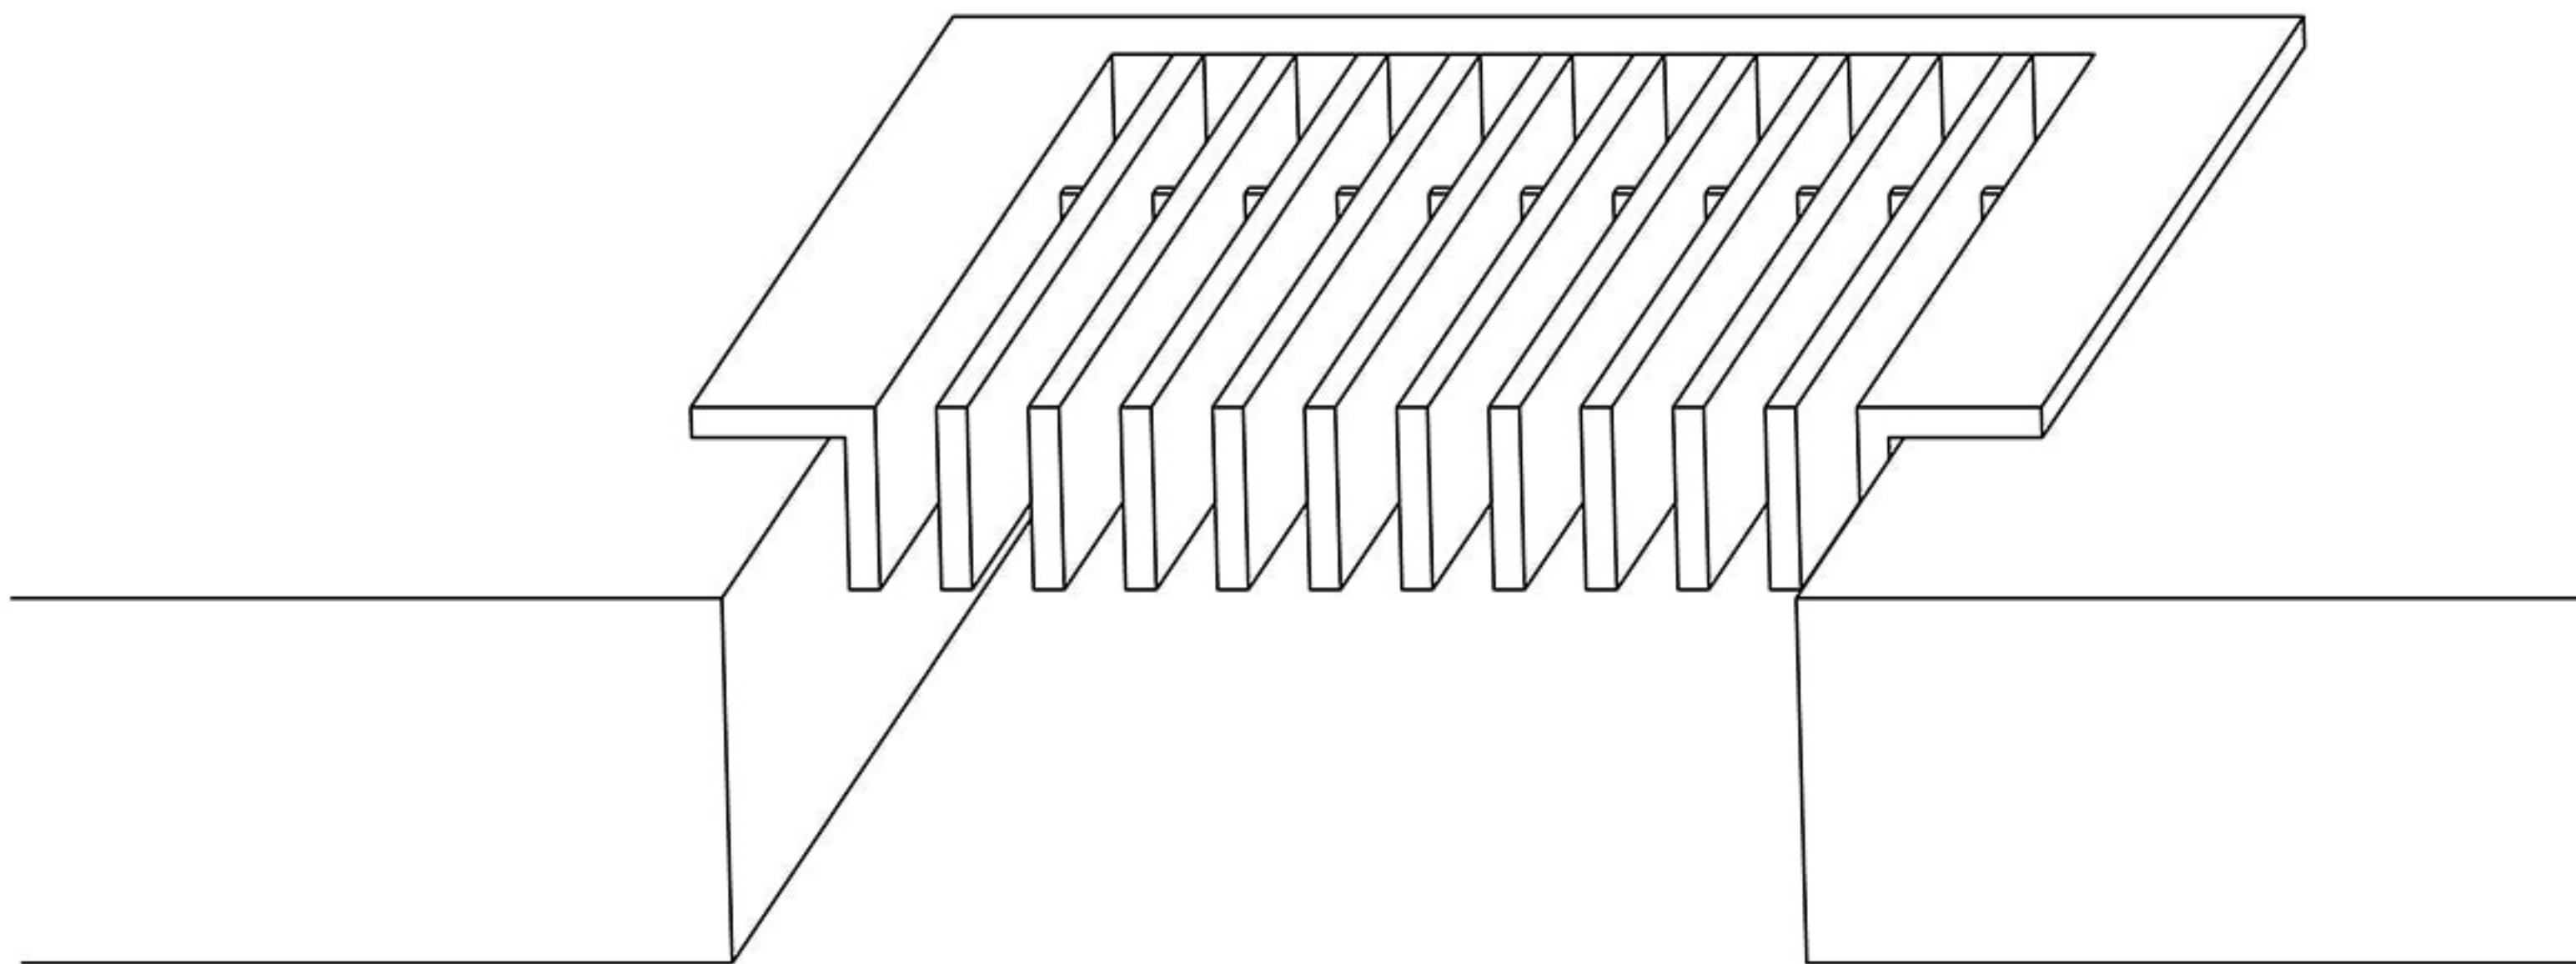

# B FRAME

*Drop in*

# AAG100

SHOWN

Drop in B frame typically used for a rough cut opening since the flange provides a crisp, clean, finished appearance.

**Artistry in Architectural Grilles**  
custom architectural grilles and metal-work