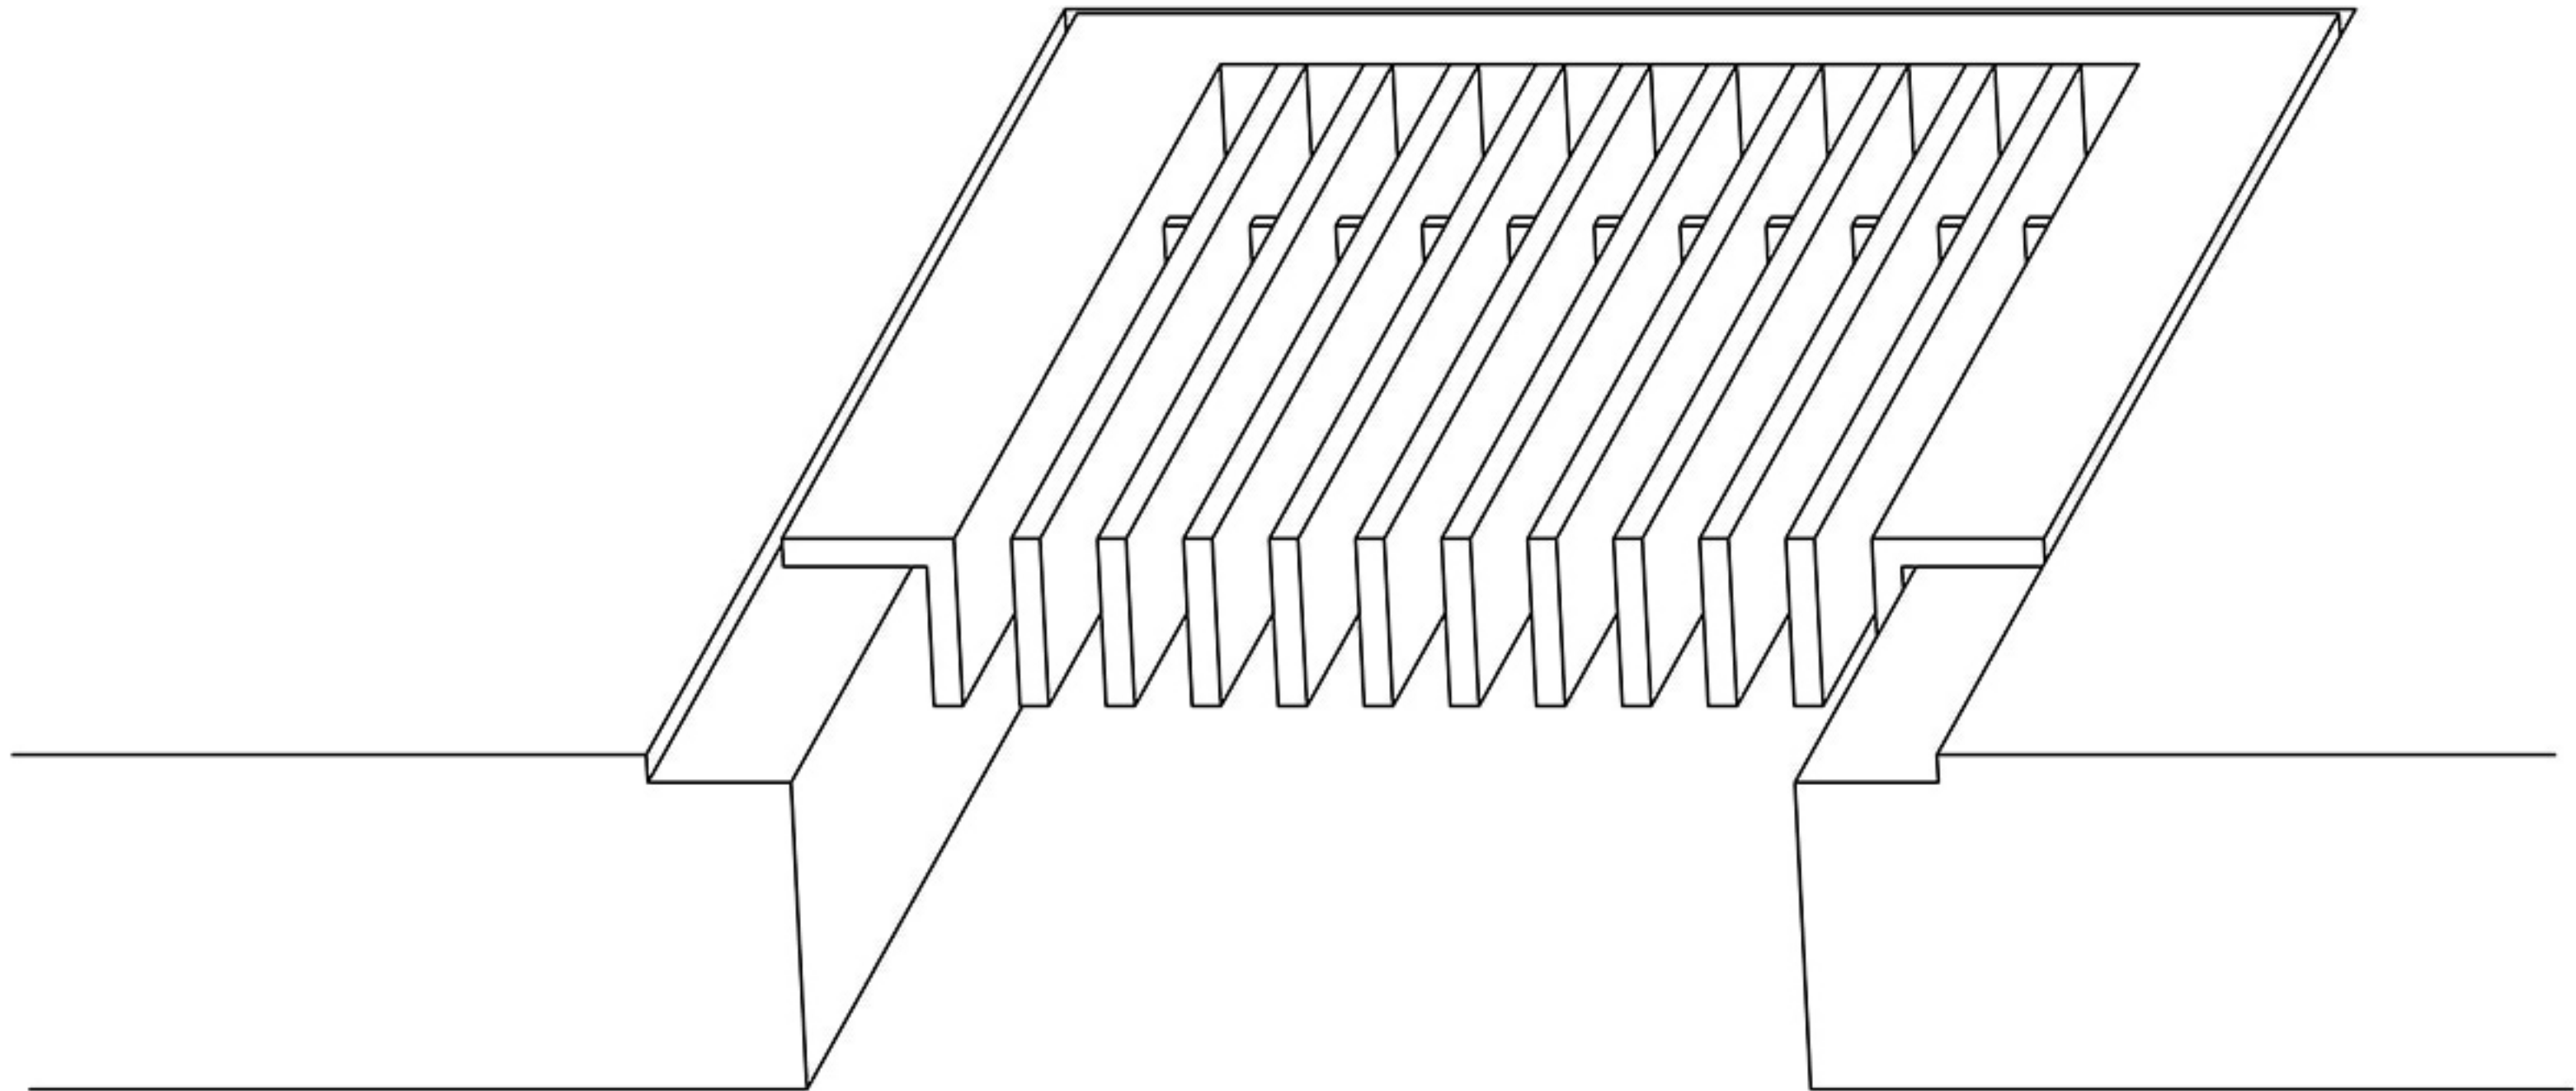

8

B FRAME

Drop in routed opening

AAG100

SHOWN

Drop in B frame placed into an opening that has routed edges so that the flange is flush to the surrounding surface.

Artistry in Architectural Grilles
custom architectural grilles and metal-work