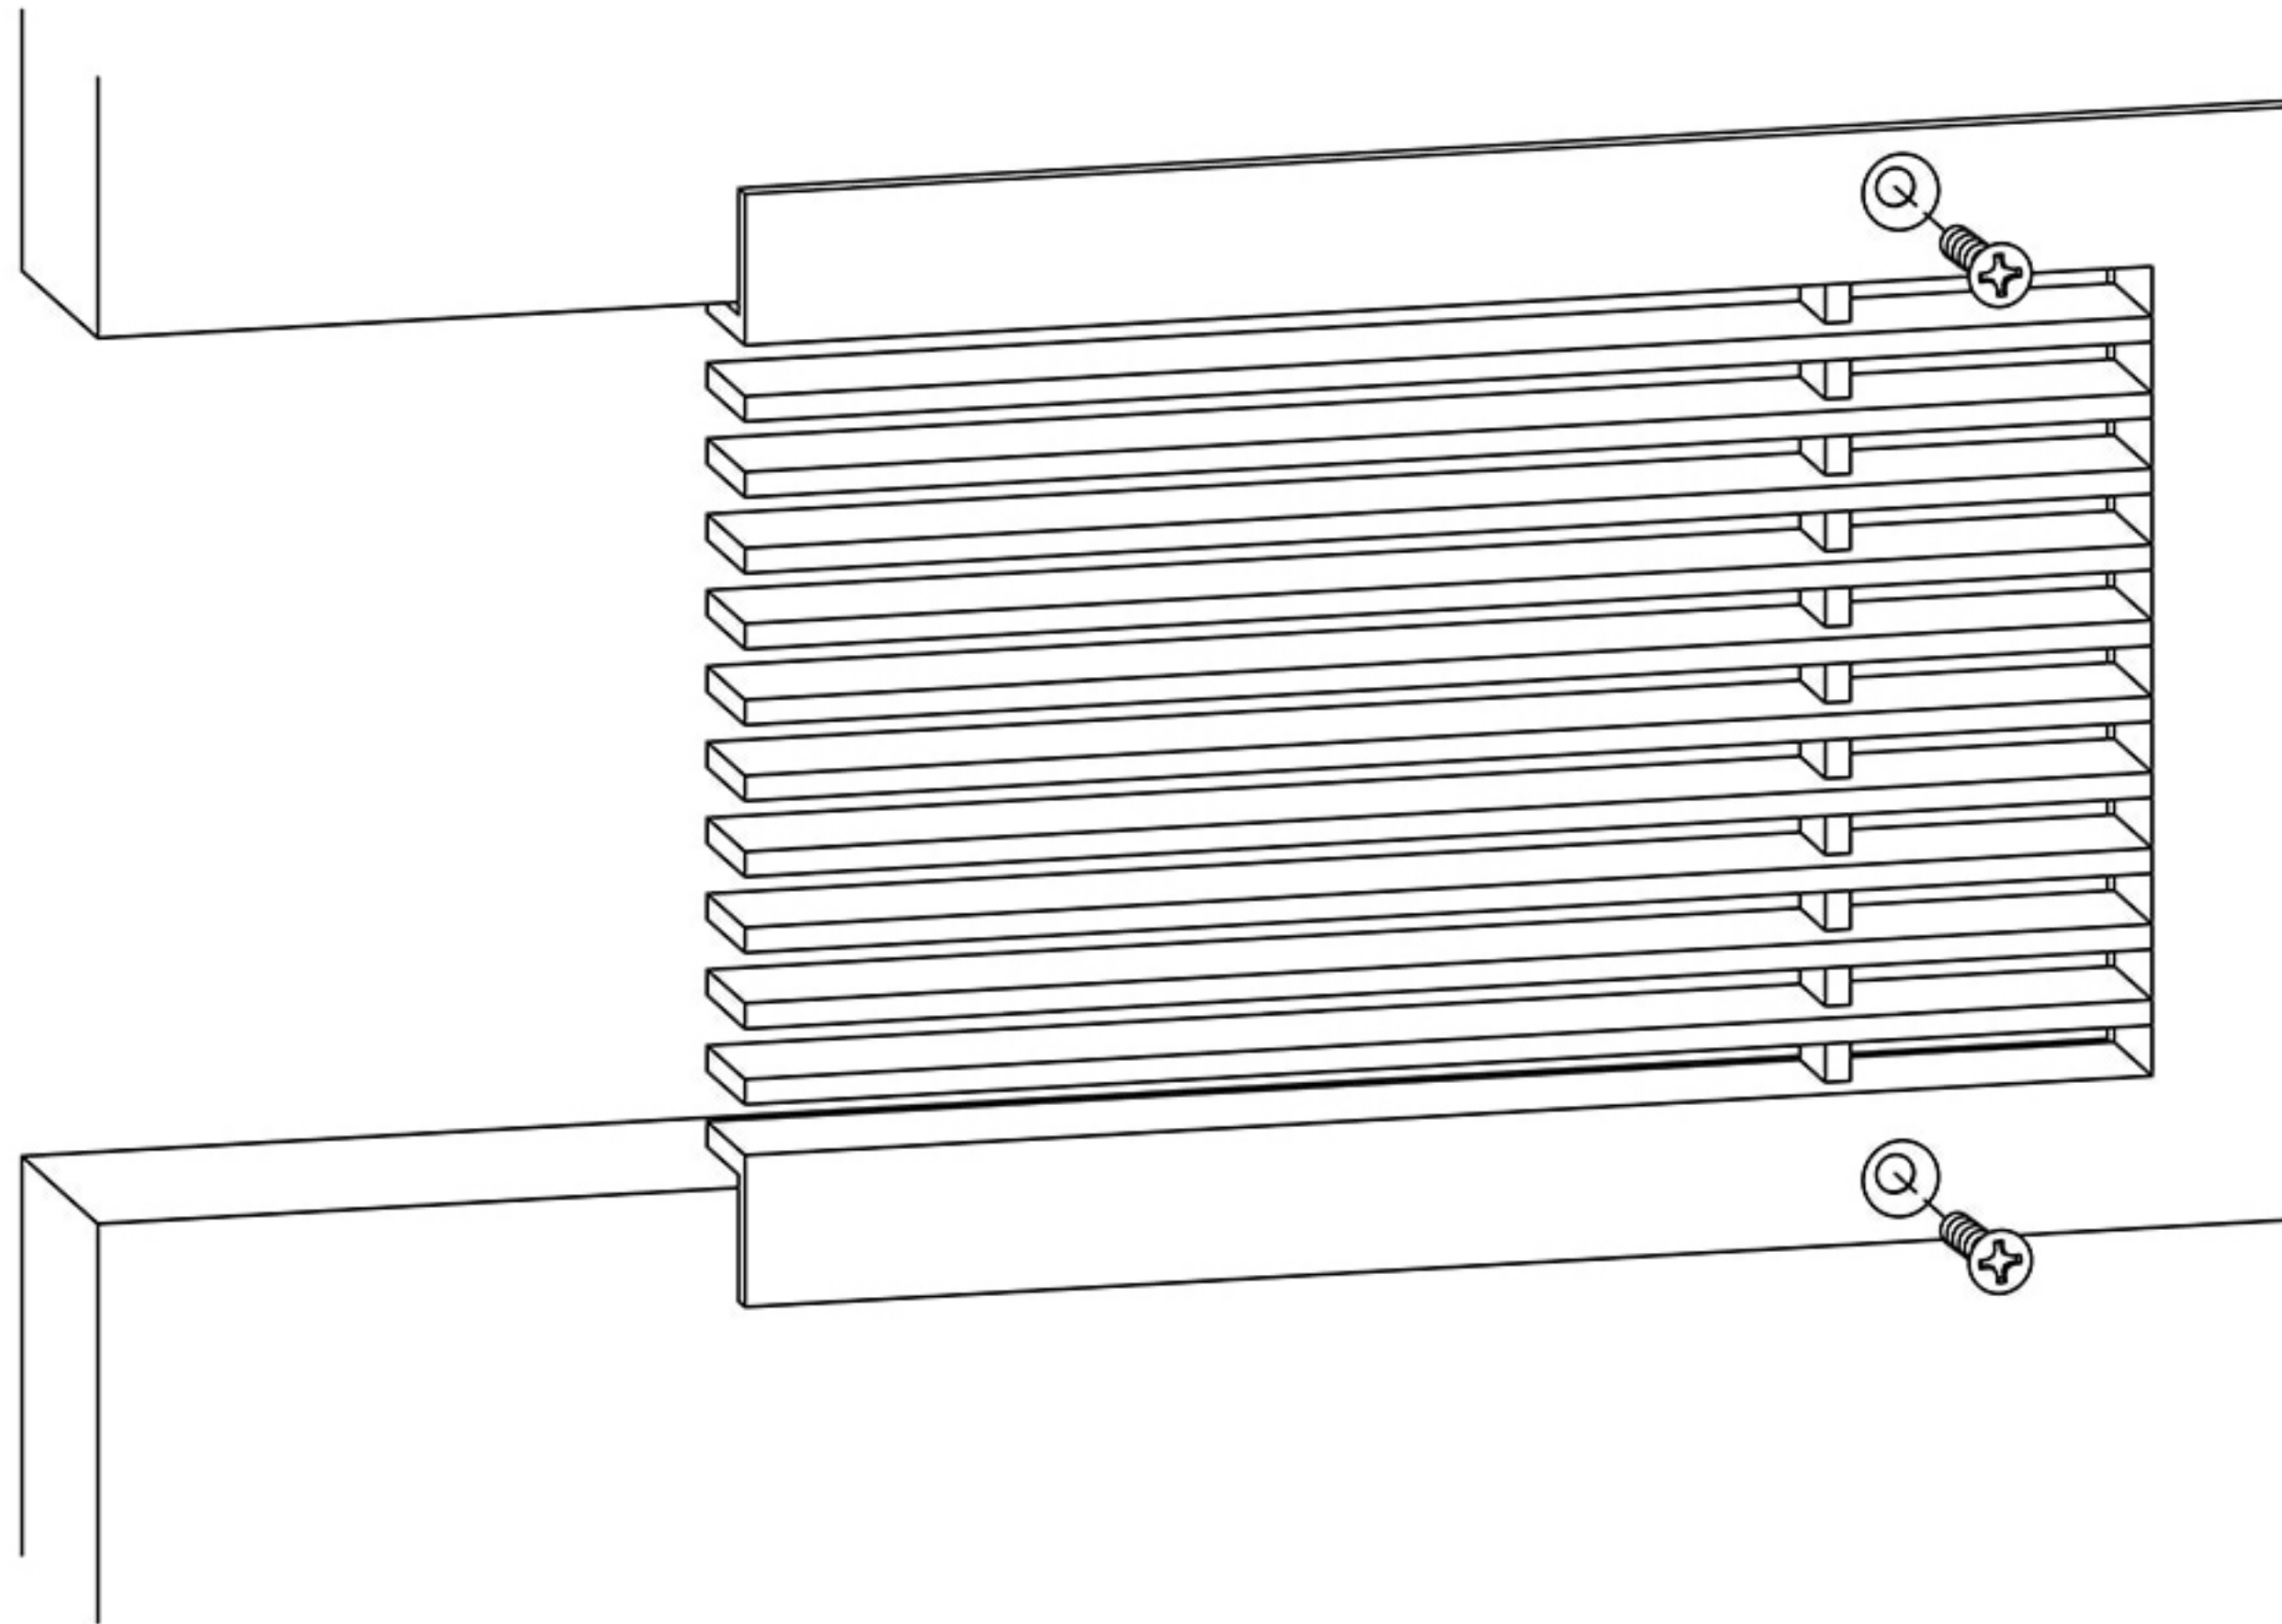

9

B FRAME

Surface mounted with holes

AAG100

SHOWN

Surface mounted B frame with countersunk mounting holes in the flange usually for wall or ceiling.

Artistry in Architectural Grilles
custom architectural grilles and metal-work

SECTION NAME:	B-FRAME SECTION	
TITLE:	INSTALLATION DETAIL	
DRAWN BY:	QW	DRAWING #
DATE:		# 09
		SCALE:
		NOT TO SCALE

ADVANCED ARCH GRILLES
149 Denton Avenue, New Hyde Park, NY 11040
Voice: 516-488-0628 Fax: 516-488-0728
Email: sales@agrilles.com