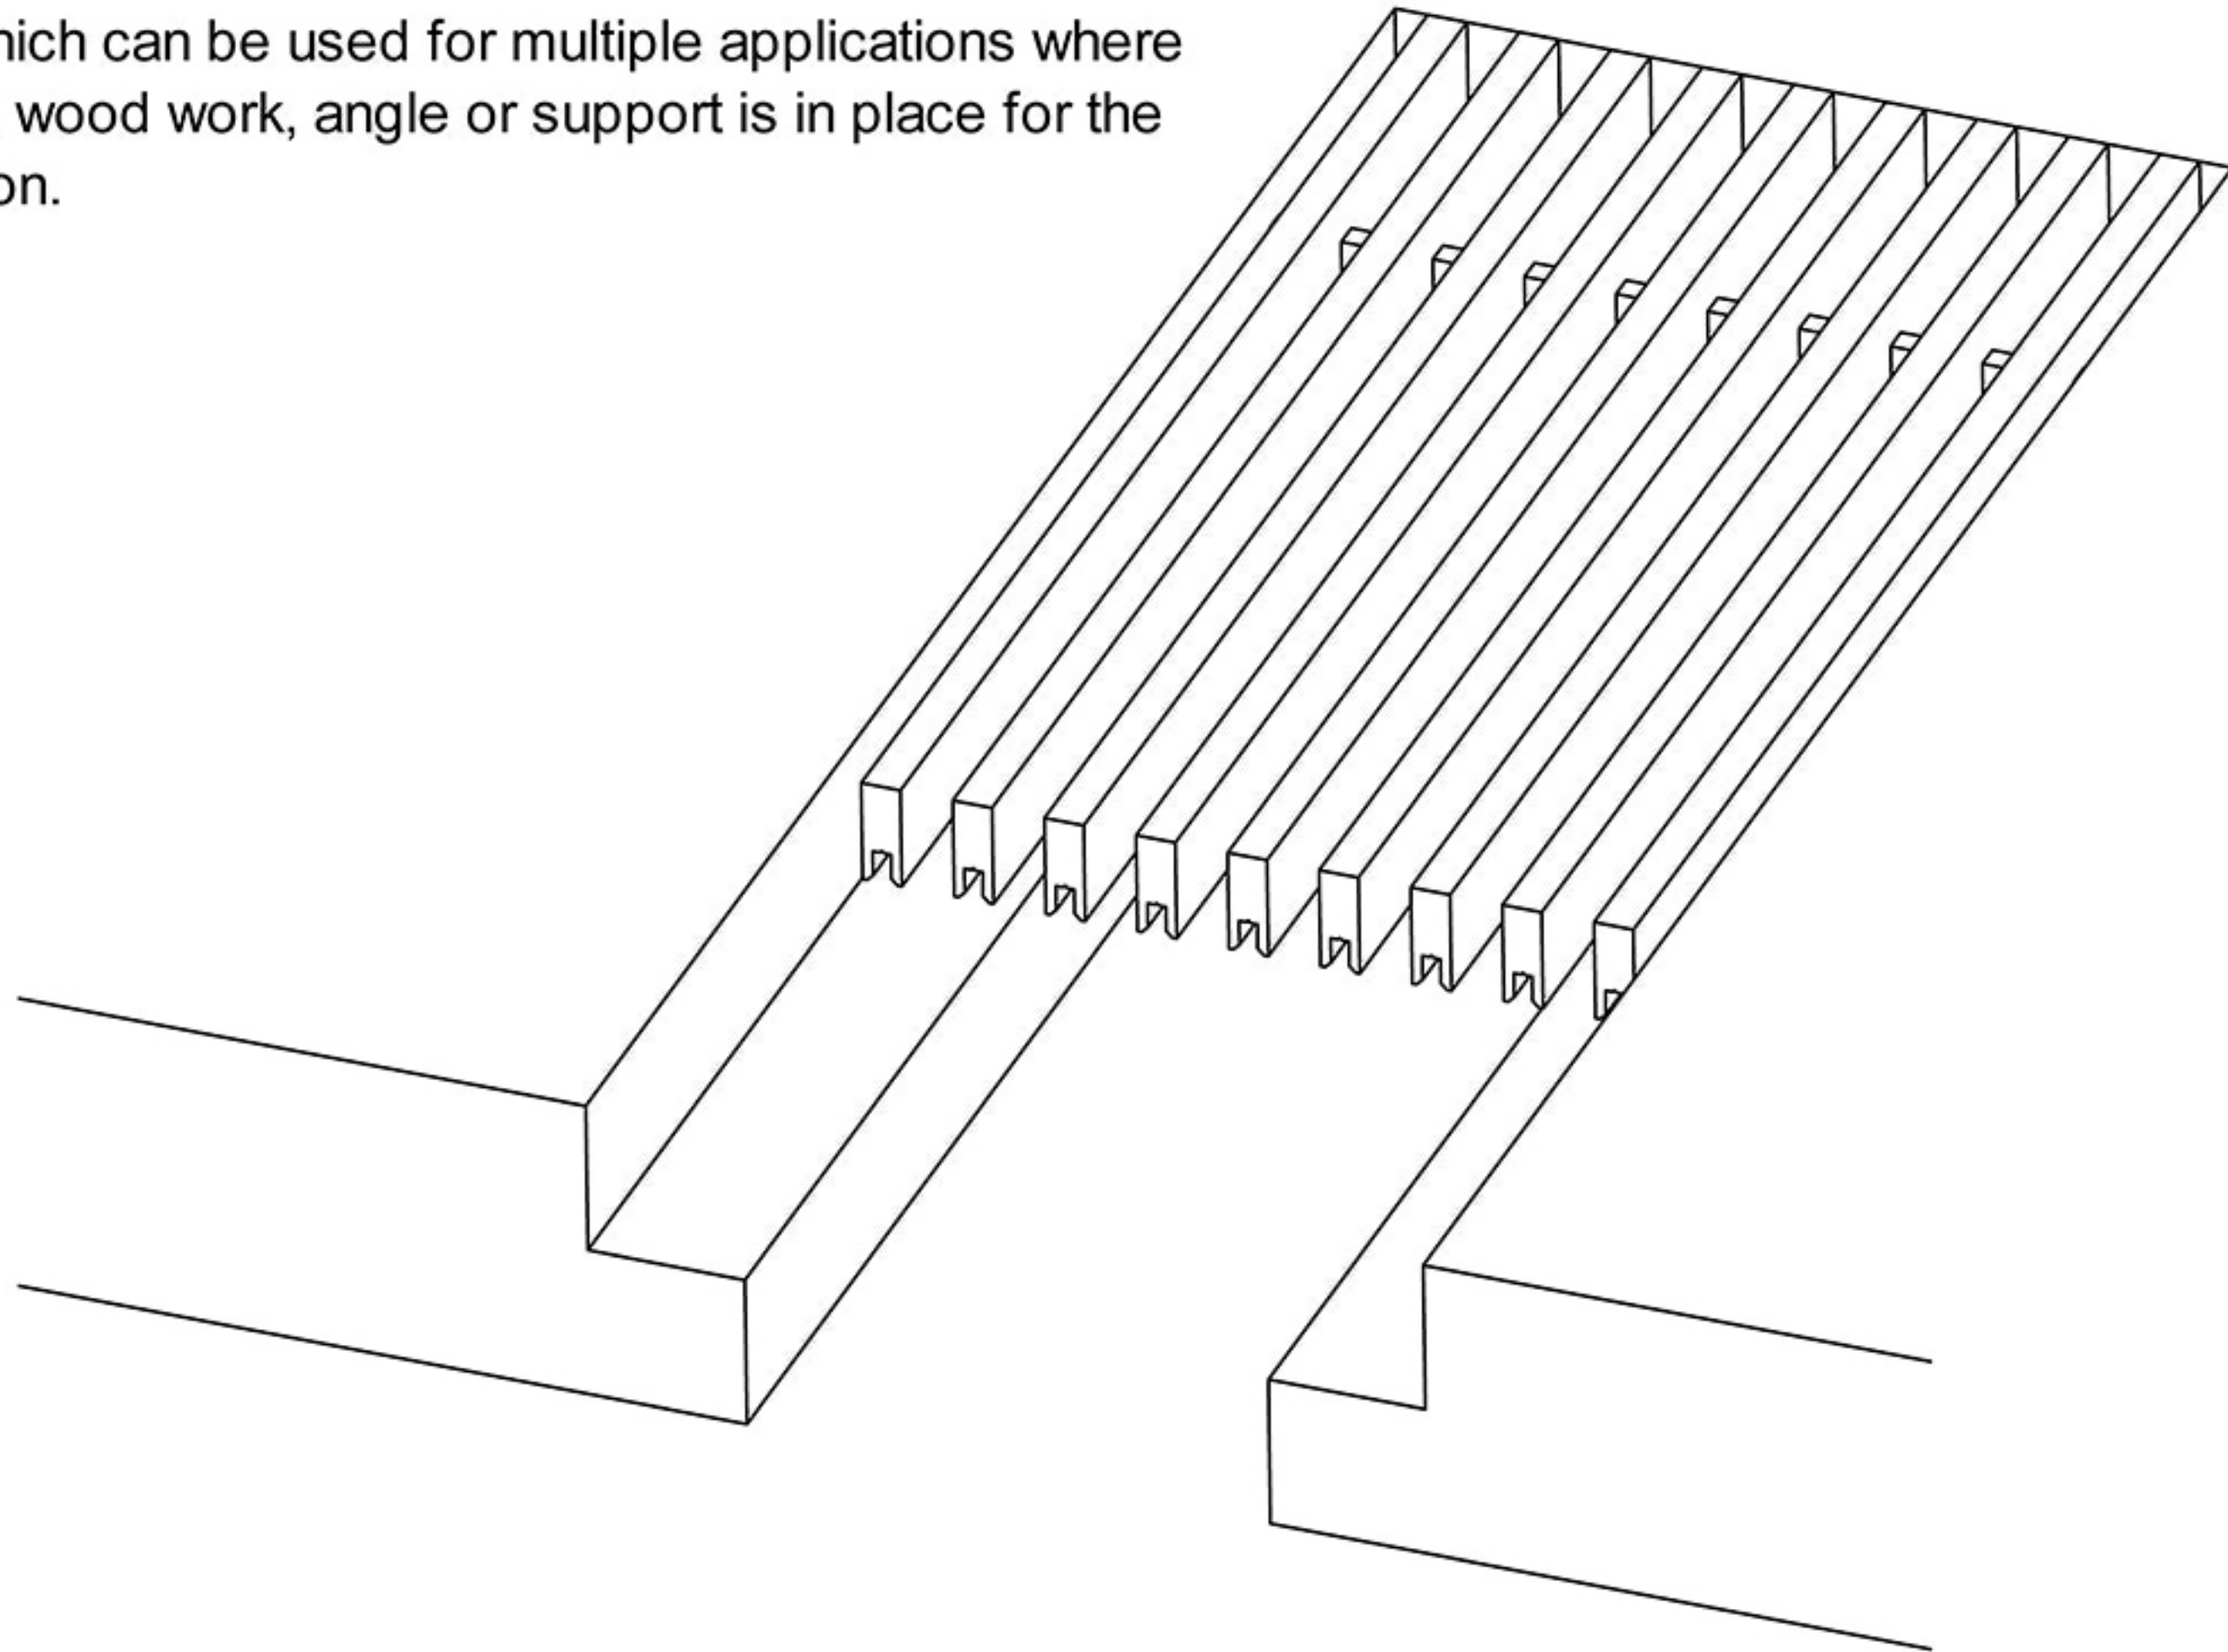

1

CORE ONLY

AAG110
SHOWN

Drop in core which can be used for multiple applications where either blocking, wood work, angle or support is in place for the core to rest upon.

Artistry in Architectural Grilles
custom architectural grilles and metal-work

SECTION NAME:	CORE ONLY SECTION	
TITLE:	INSTALLATION DETAIL	
DRAWN BY:	QW	DRAWING #
DATE:		# 01
		SCALE:
		NOT TO SCALE

ADVANCED ARCH GRILLES
149 Denton Avenue, New Hyde Park, NY 11040
Voice: 516-488-0628 Fax: 516-488-0728
Email: sales@agrilles.com