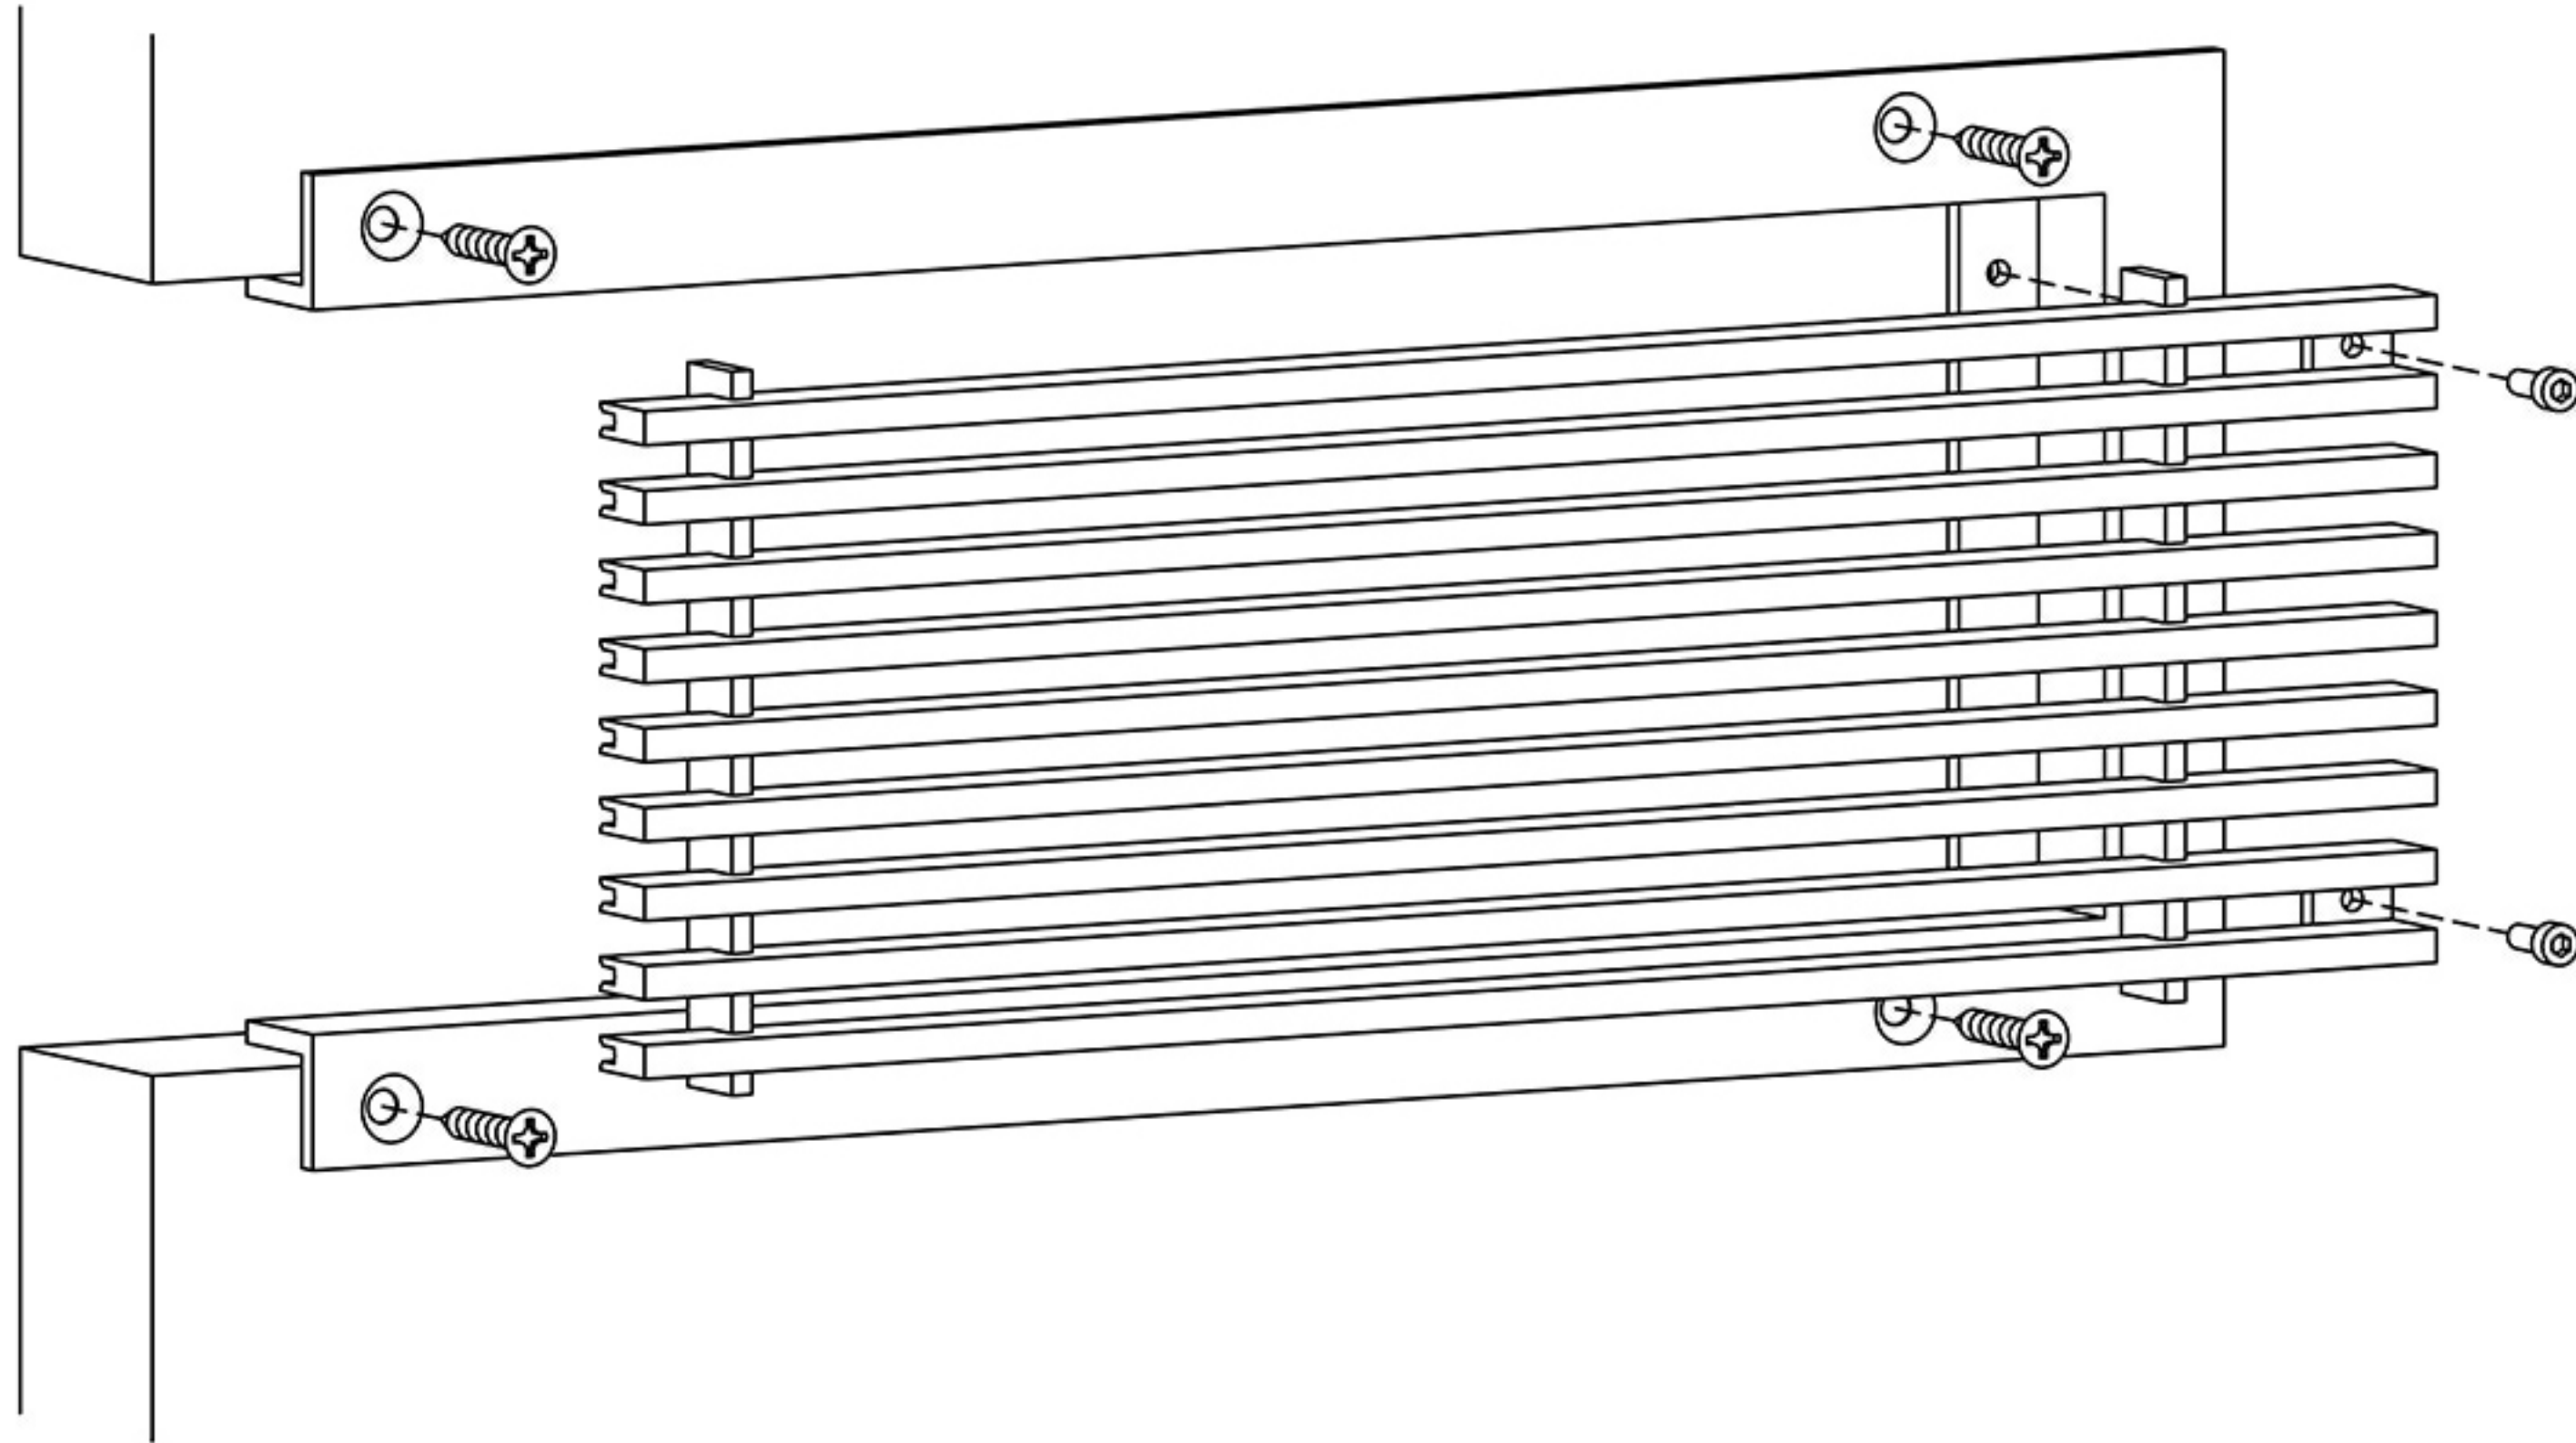

10

B FRAME

Mounting holes-Removable core

AAG110

SHOWN

Surface mounted B frame with countersunk mounting holes in the flange and removable core. For ceiling and walls where access is important.

Artistry in Architectural Grilles
custom architectural grilles and metal-work

SECTION NAME:	B-FRAME SECTION	
TITLE:	INSTALLATION DETAIL	
DRAWN BY:	QW	DRAWING #
DATE:		# 10
		SCALE:
		NOT TO SCALE

ADVANCED ARCH GRILLES
149 Denton Avenue, New Hyde Park, NY 11040
Voice: 516-488-0628 Fax: 516-488-0728
Email: sales@aagrilles.com