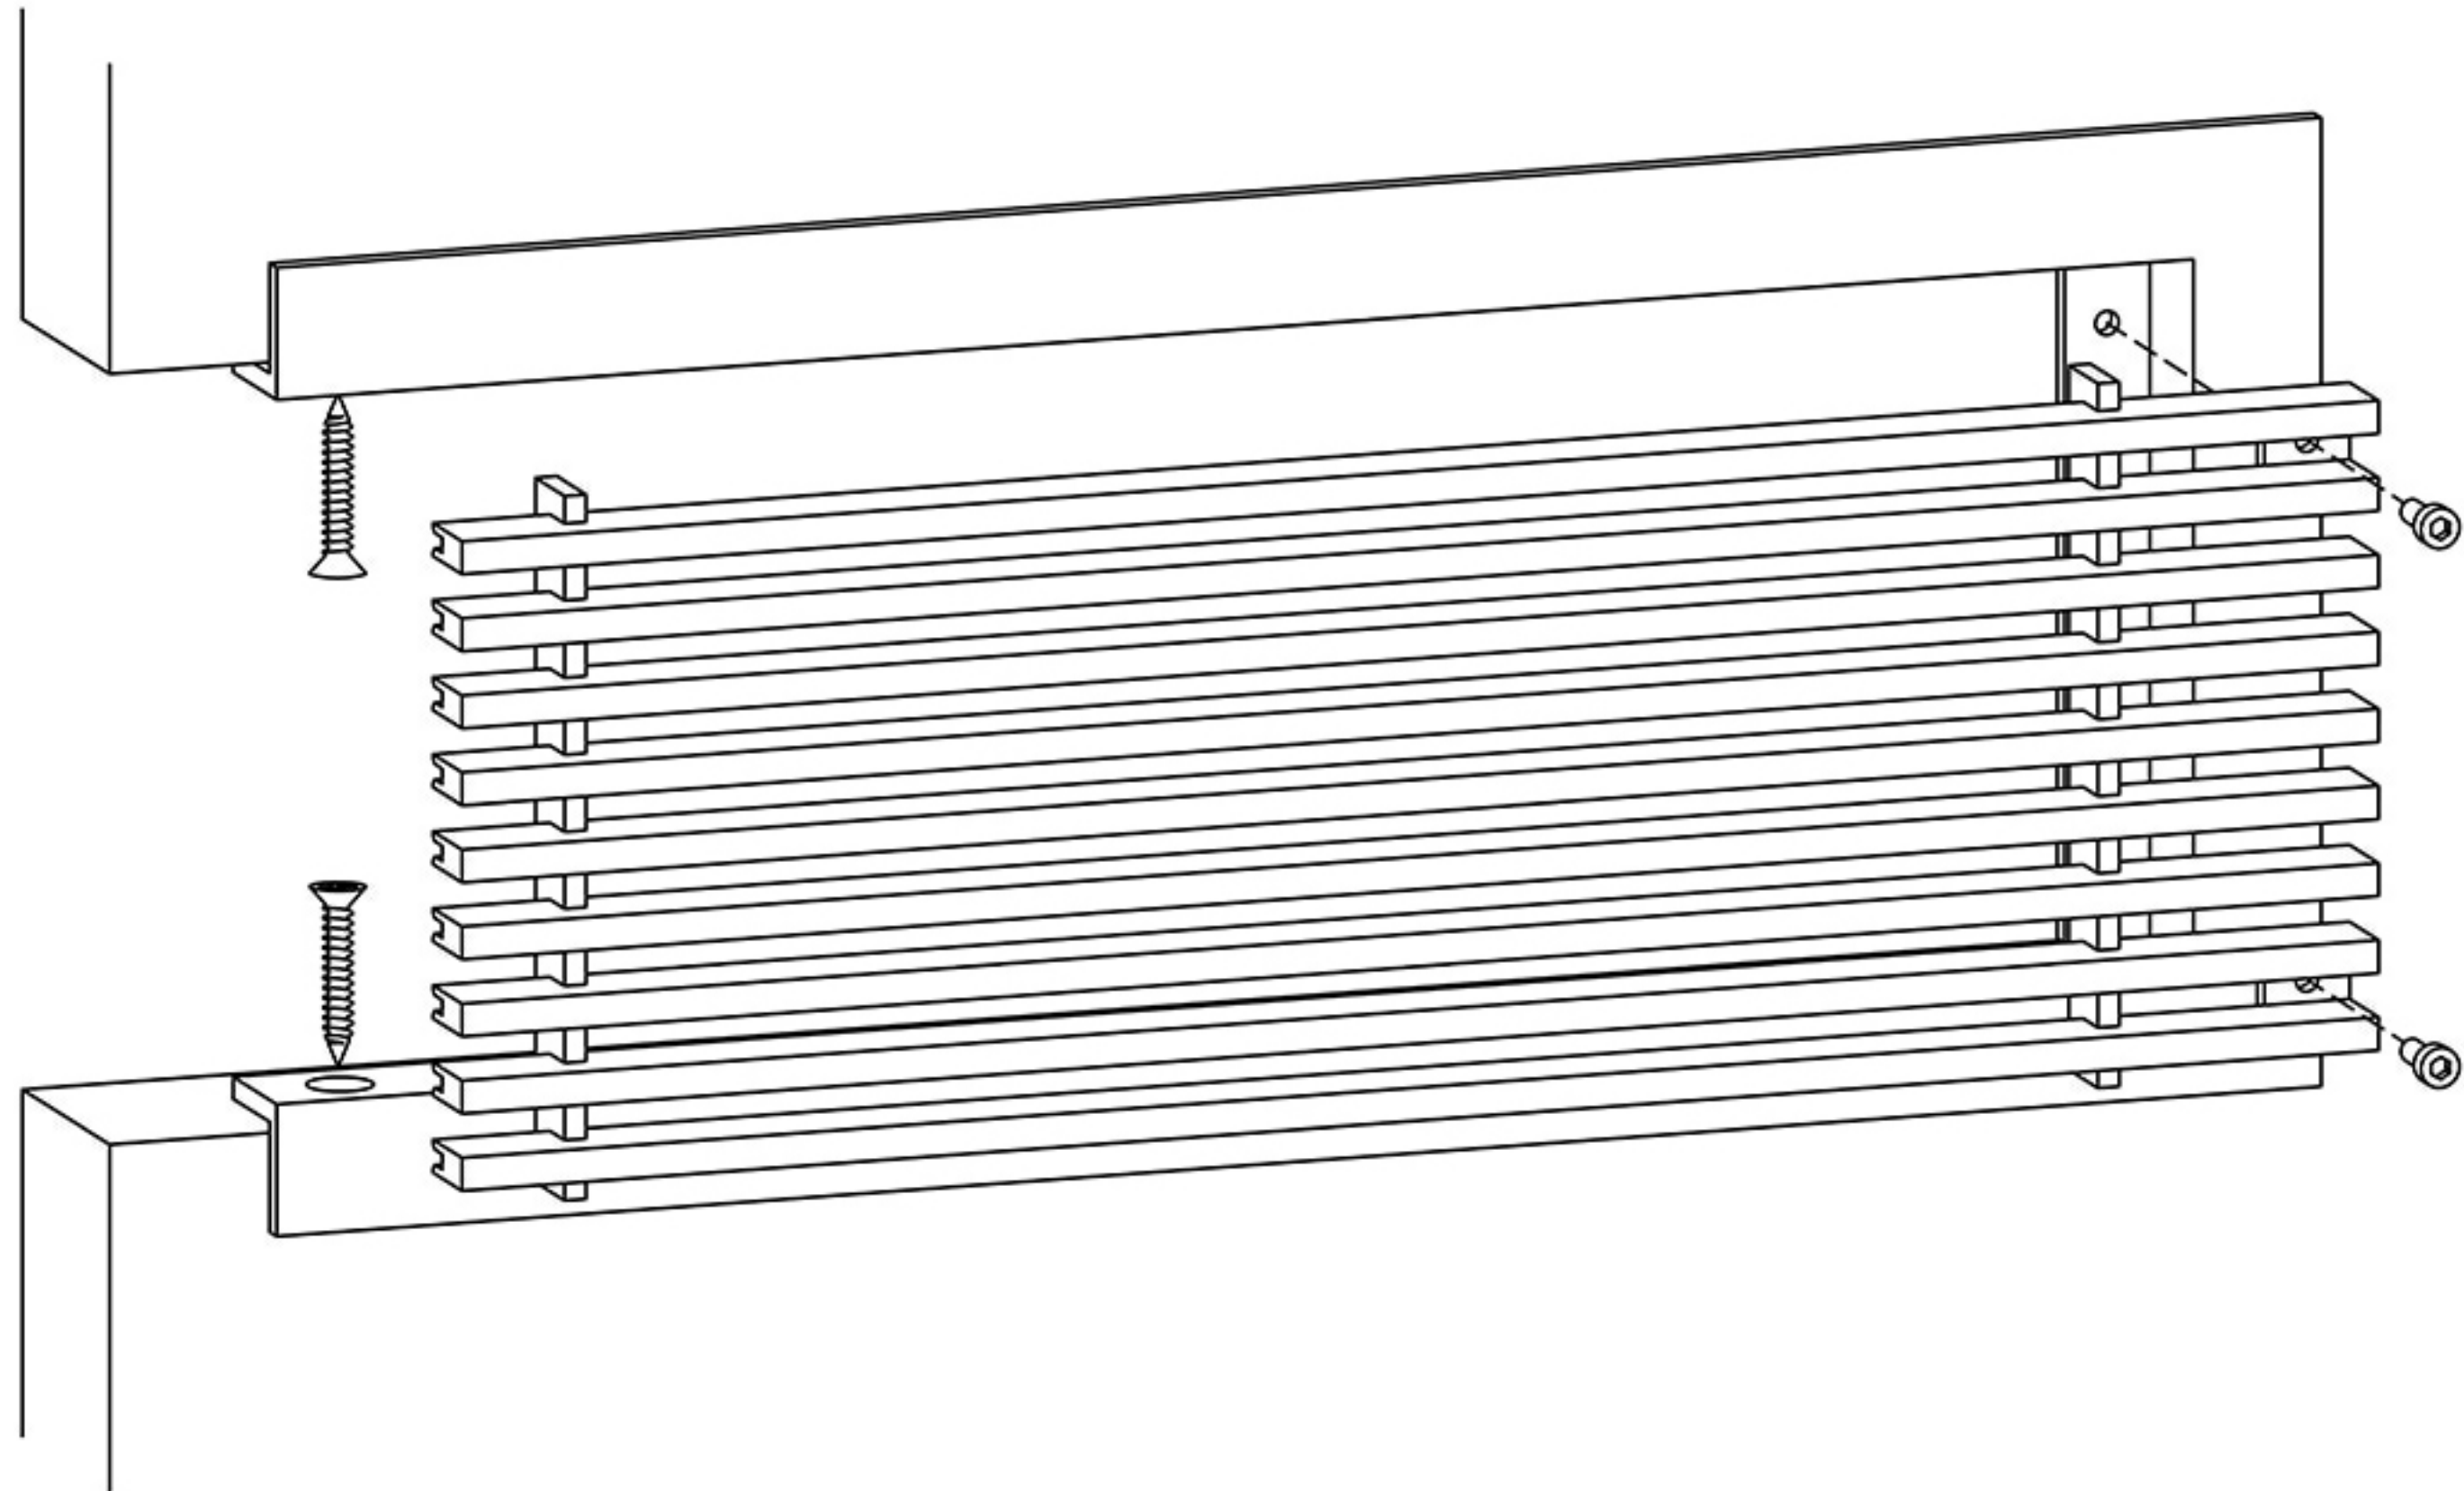

## B FRAME

Concealed mounting holes-Removable core

## AAG110

SHOWN

B frame with countersunk mounting holes through the side of frame for fastening to opening, with removable core. For ceiling and walls where access is important.

**Artistry in Architectural Grilles**  
custom architectural grilles and metal-work