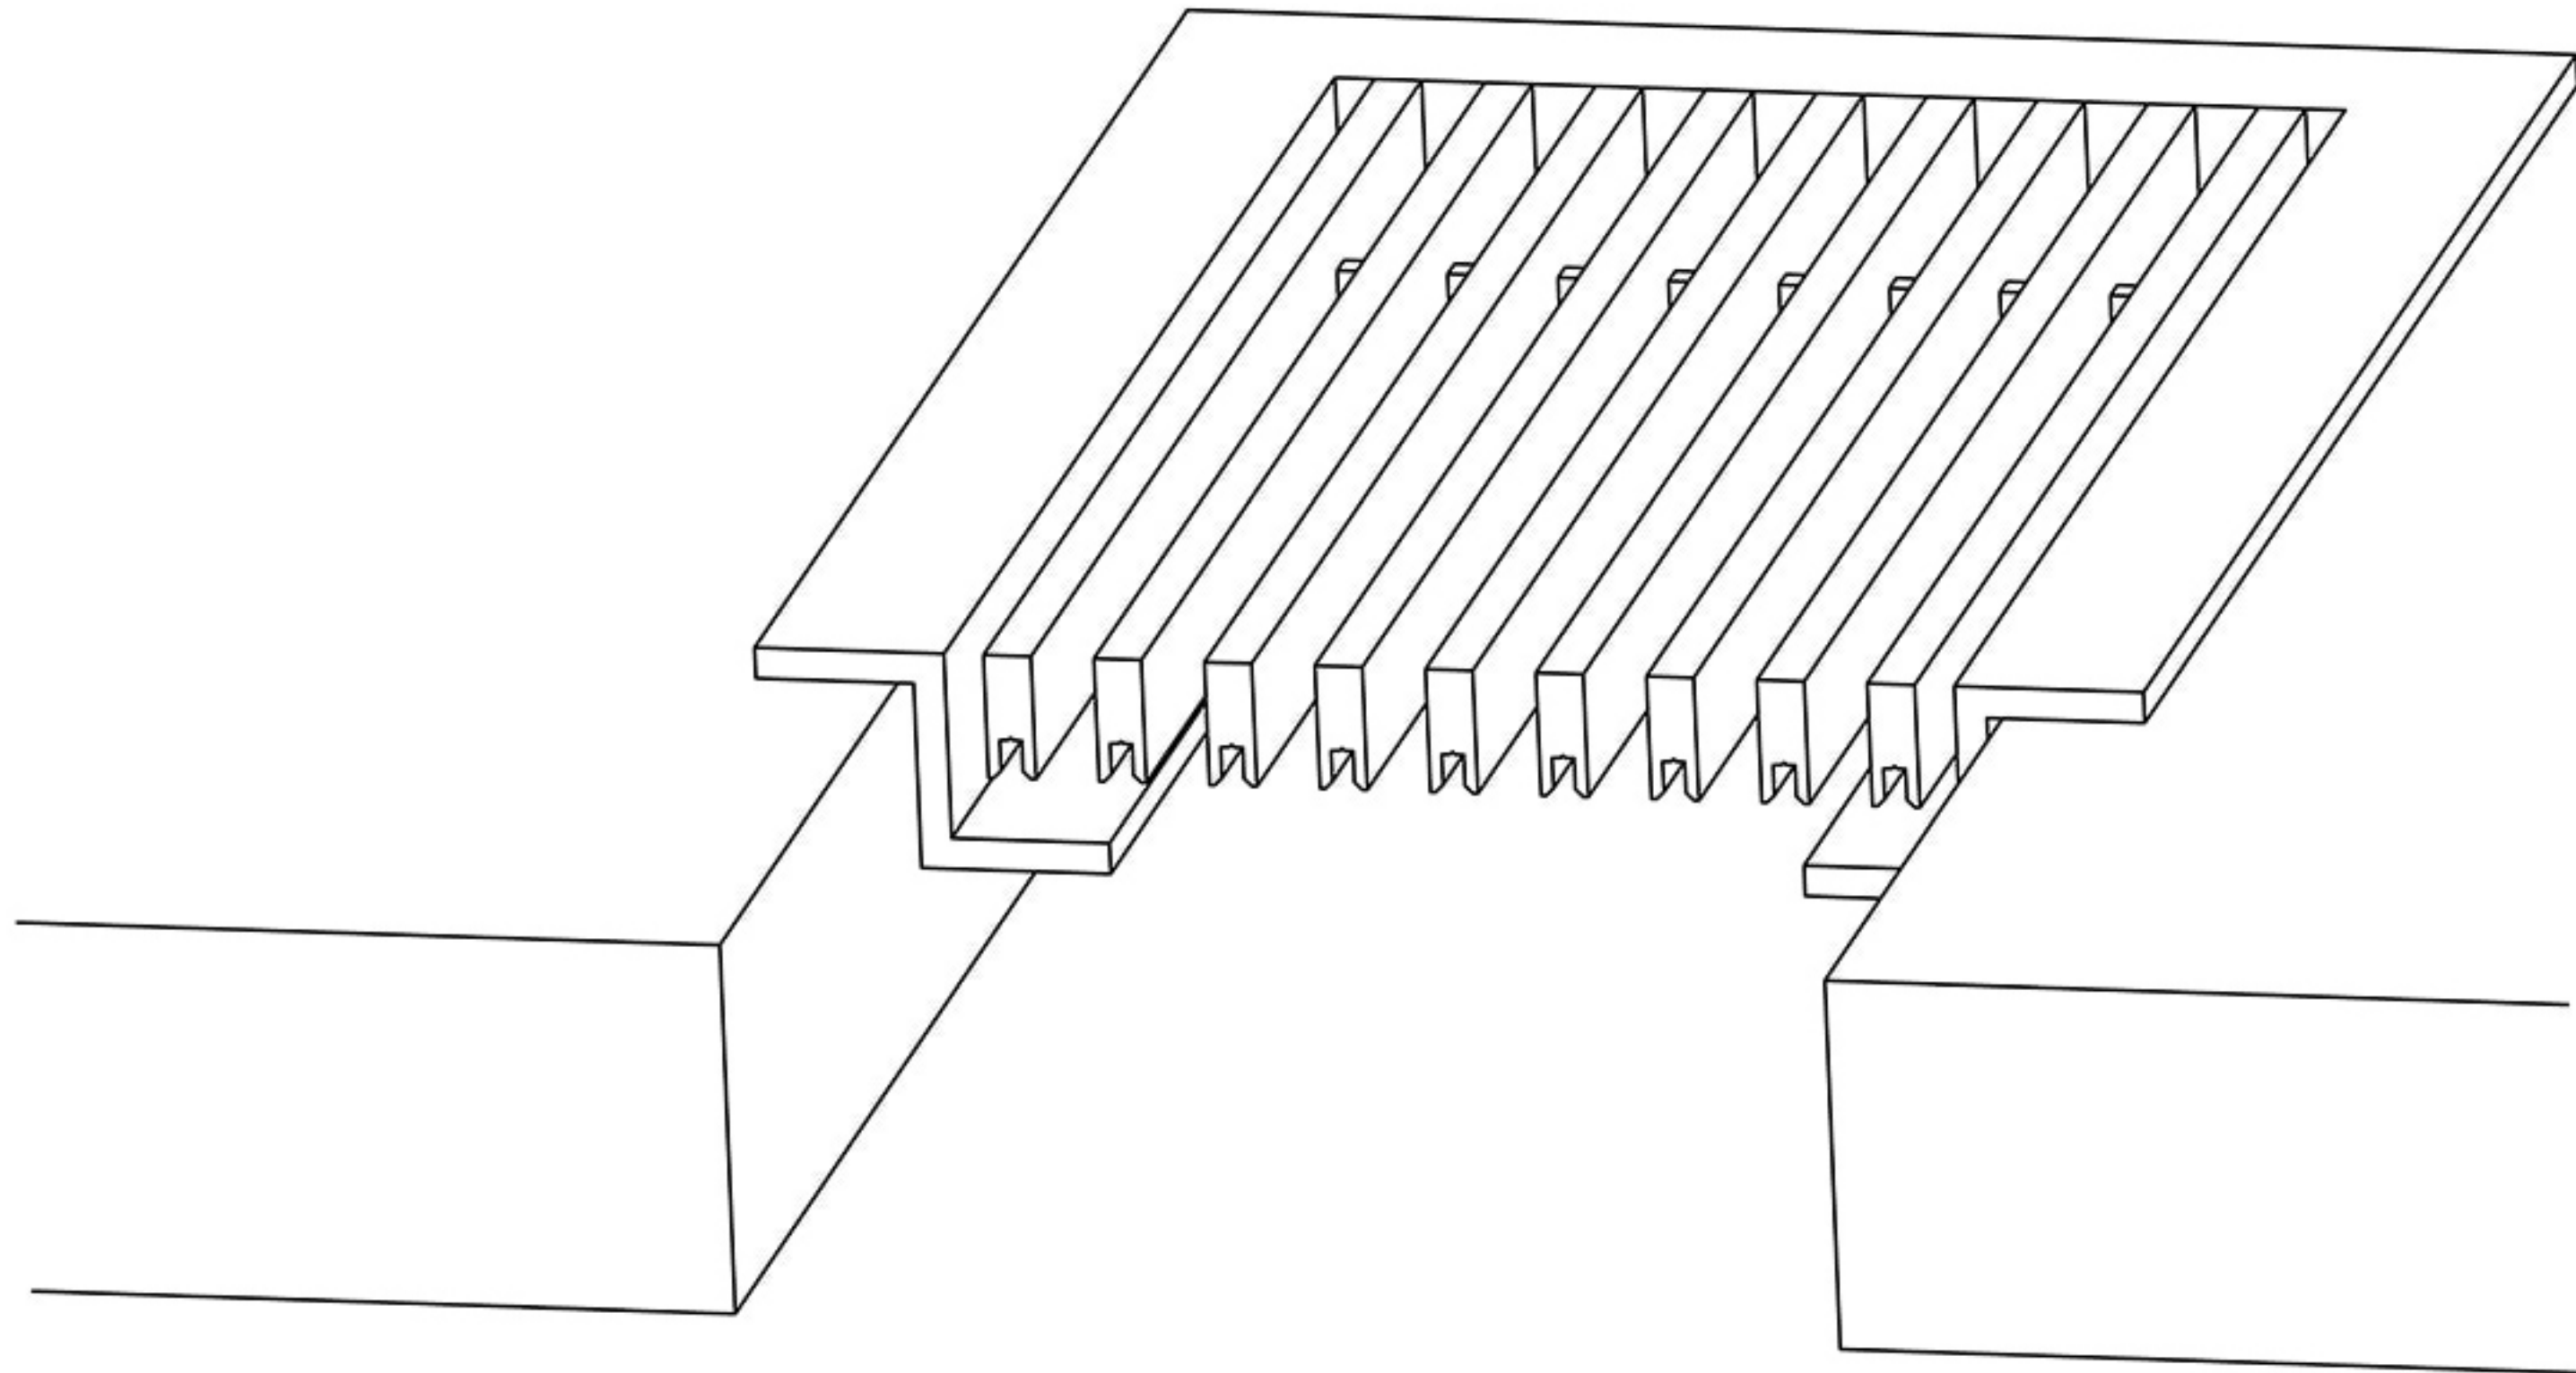

15

C FRAME

Drop in

AAG110

SHOWN

C frame drop in application typically used for floor or sill application.

Artistry in Architectural Grilles
custom architectural grilles and metal-work

SECTION NAME: C-FRAME SECTION	
TITLE: INSTALLATION DETAIL	
DRAWN BY: QW	DRAWING # # 15
DATE:	SCALE: NOT TO SCALE