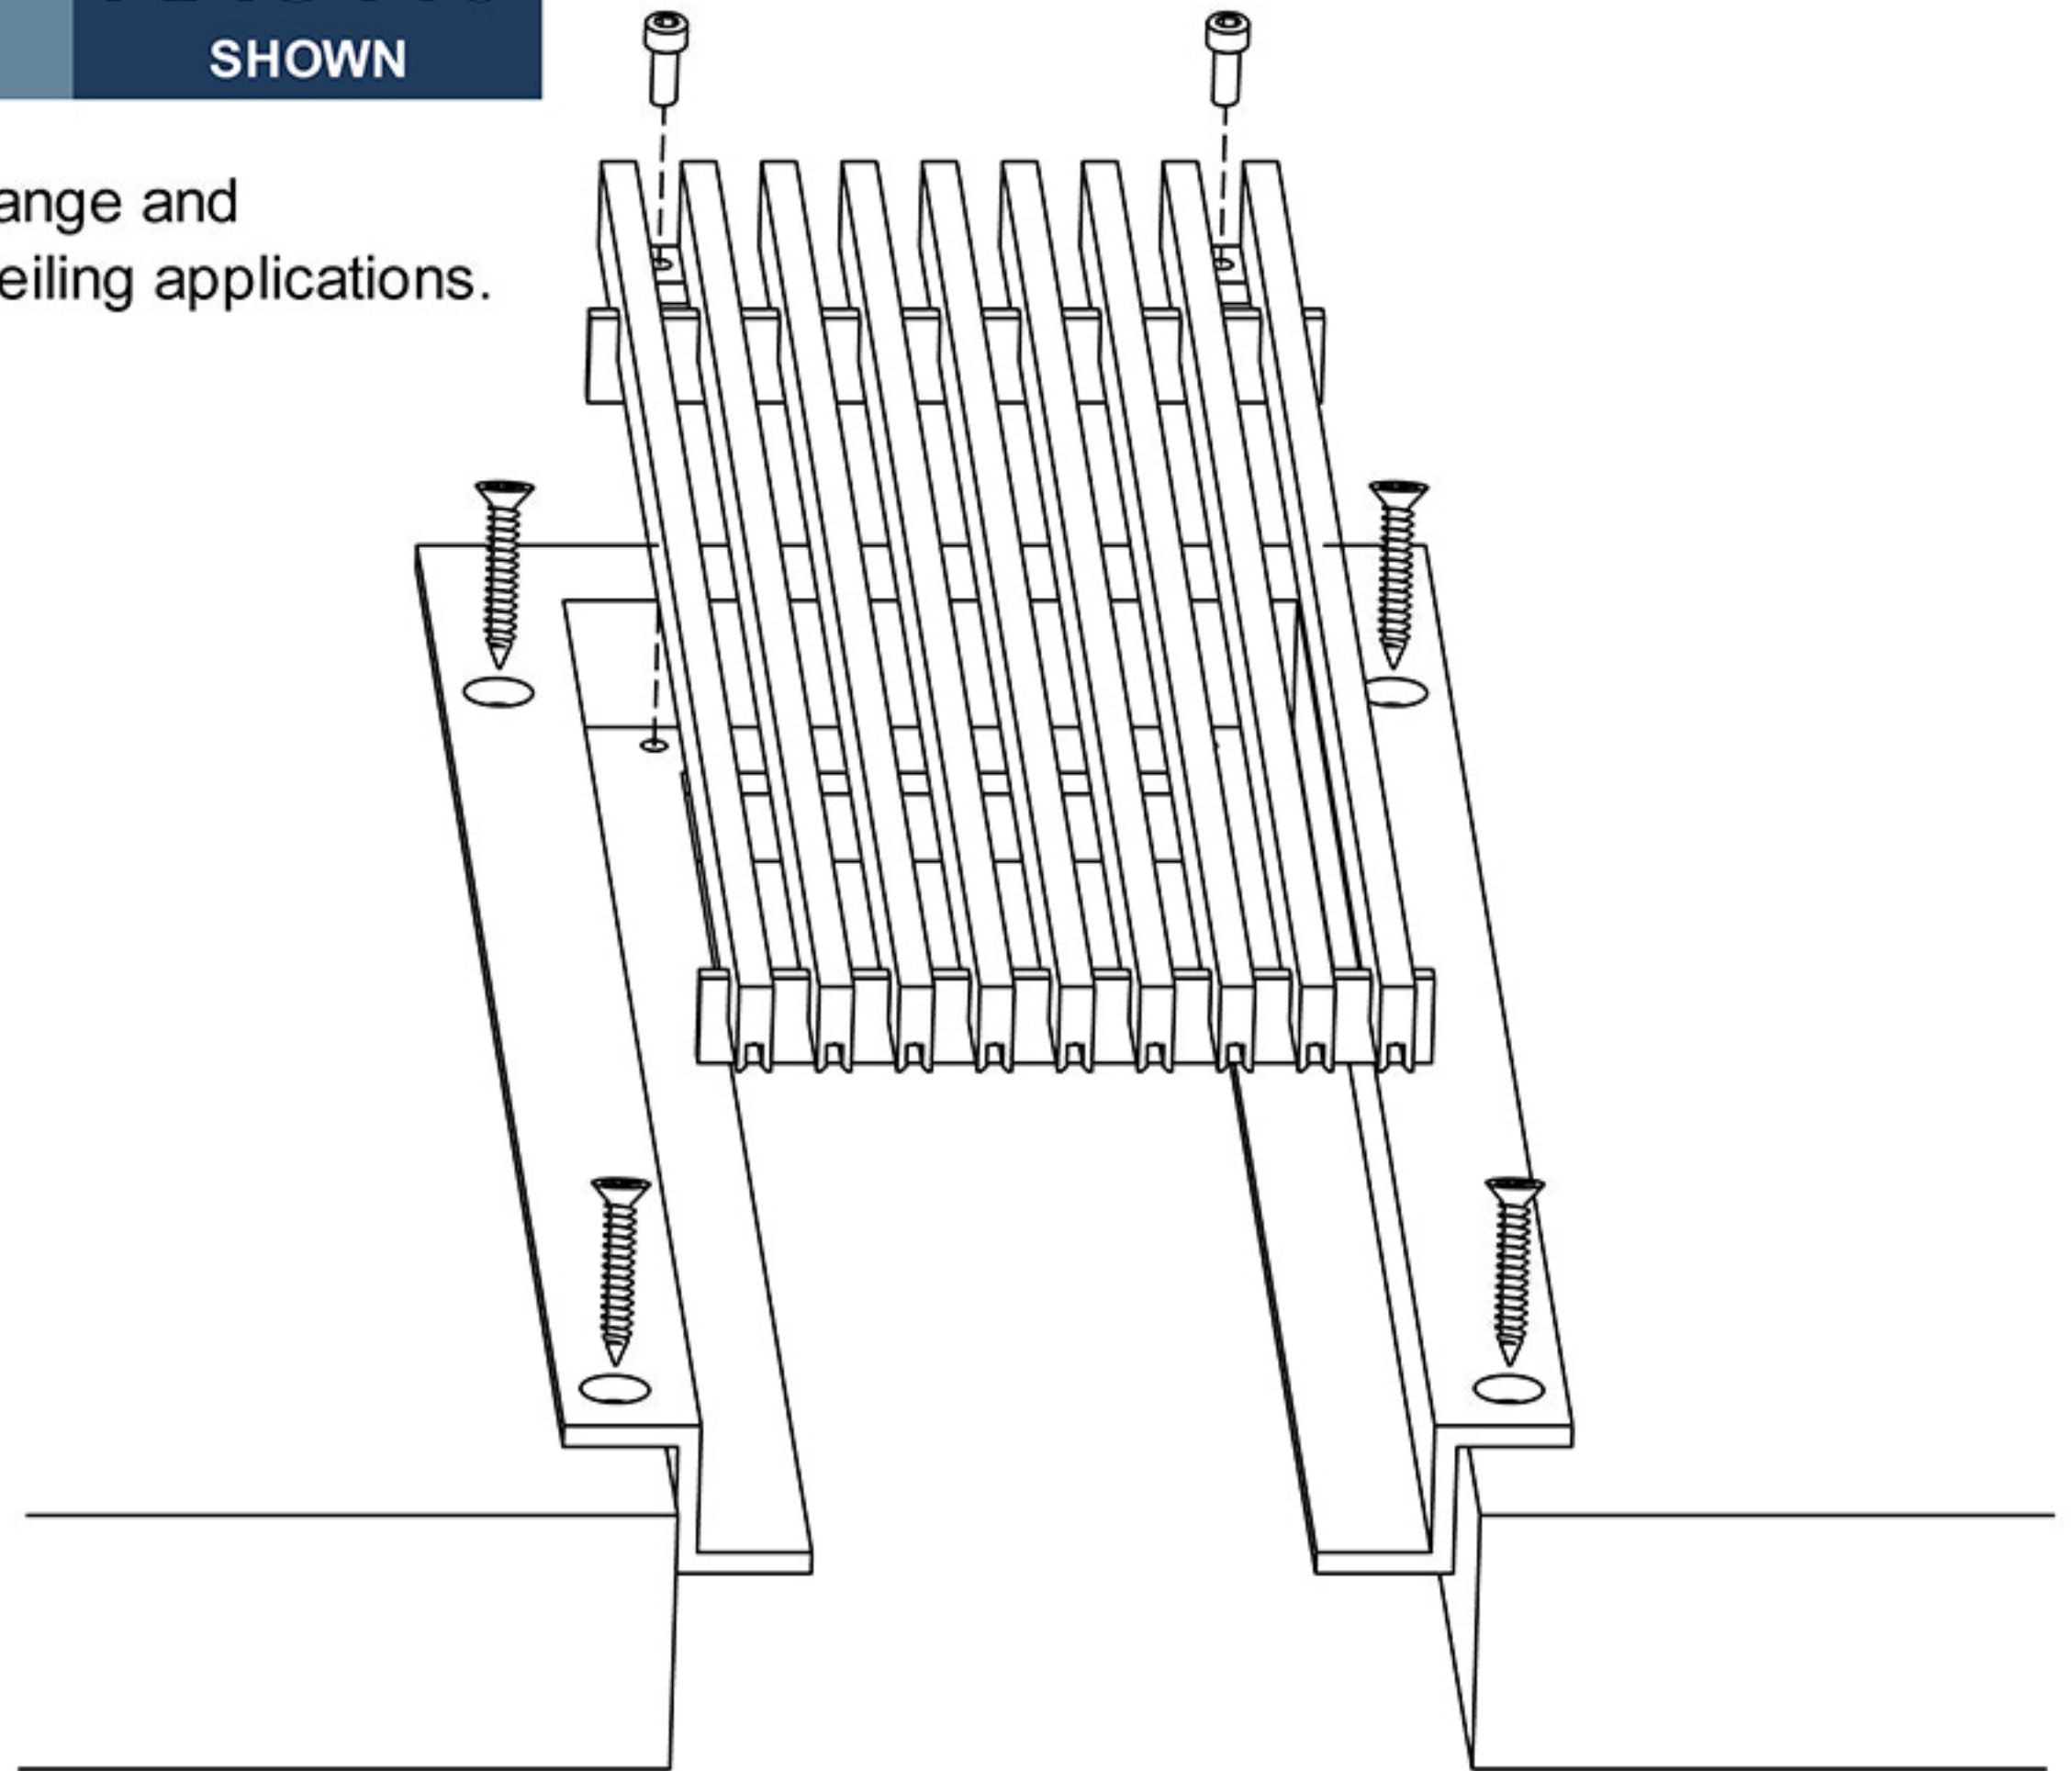

16

C FRAME

Mounting holes-Removable core

AAG110

SHOWN

C frame with countersunk holes in flange and removable core; used for wall and ceiling applications.

Artistry in Architectural Grilles
custom architectural grilles and metal-work

SECTION NAME:	C-FRAME SECTION	
TITLE:	INSTALLATION DETAIL	
DRAWN BY:	QW	DRAWING #
DATE:		# 16
		SCALE:
		NOT TO SCALE

ADVANCED ARCH GRILLES
149 Denton Avenue, New Hyde Park, NY 11040
Voice: 516-488-0628 Fax: 516-488-0728
Email: sales@agrilles.com