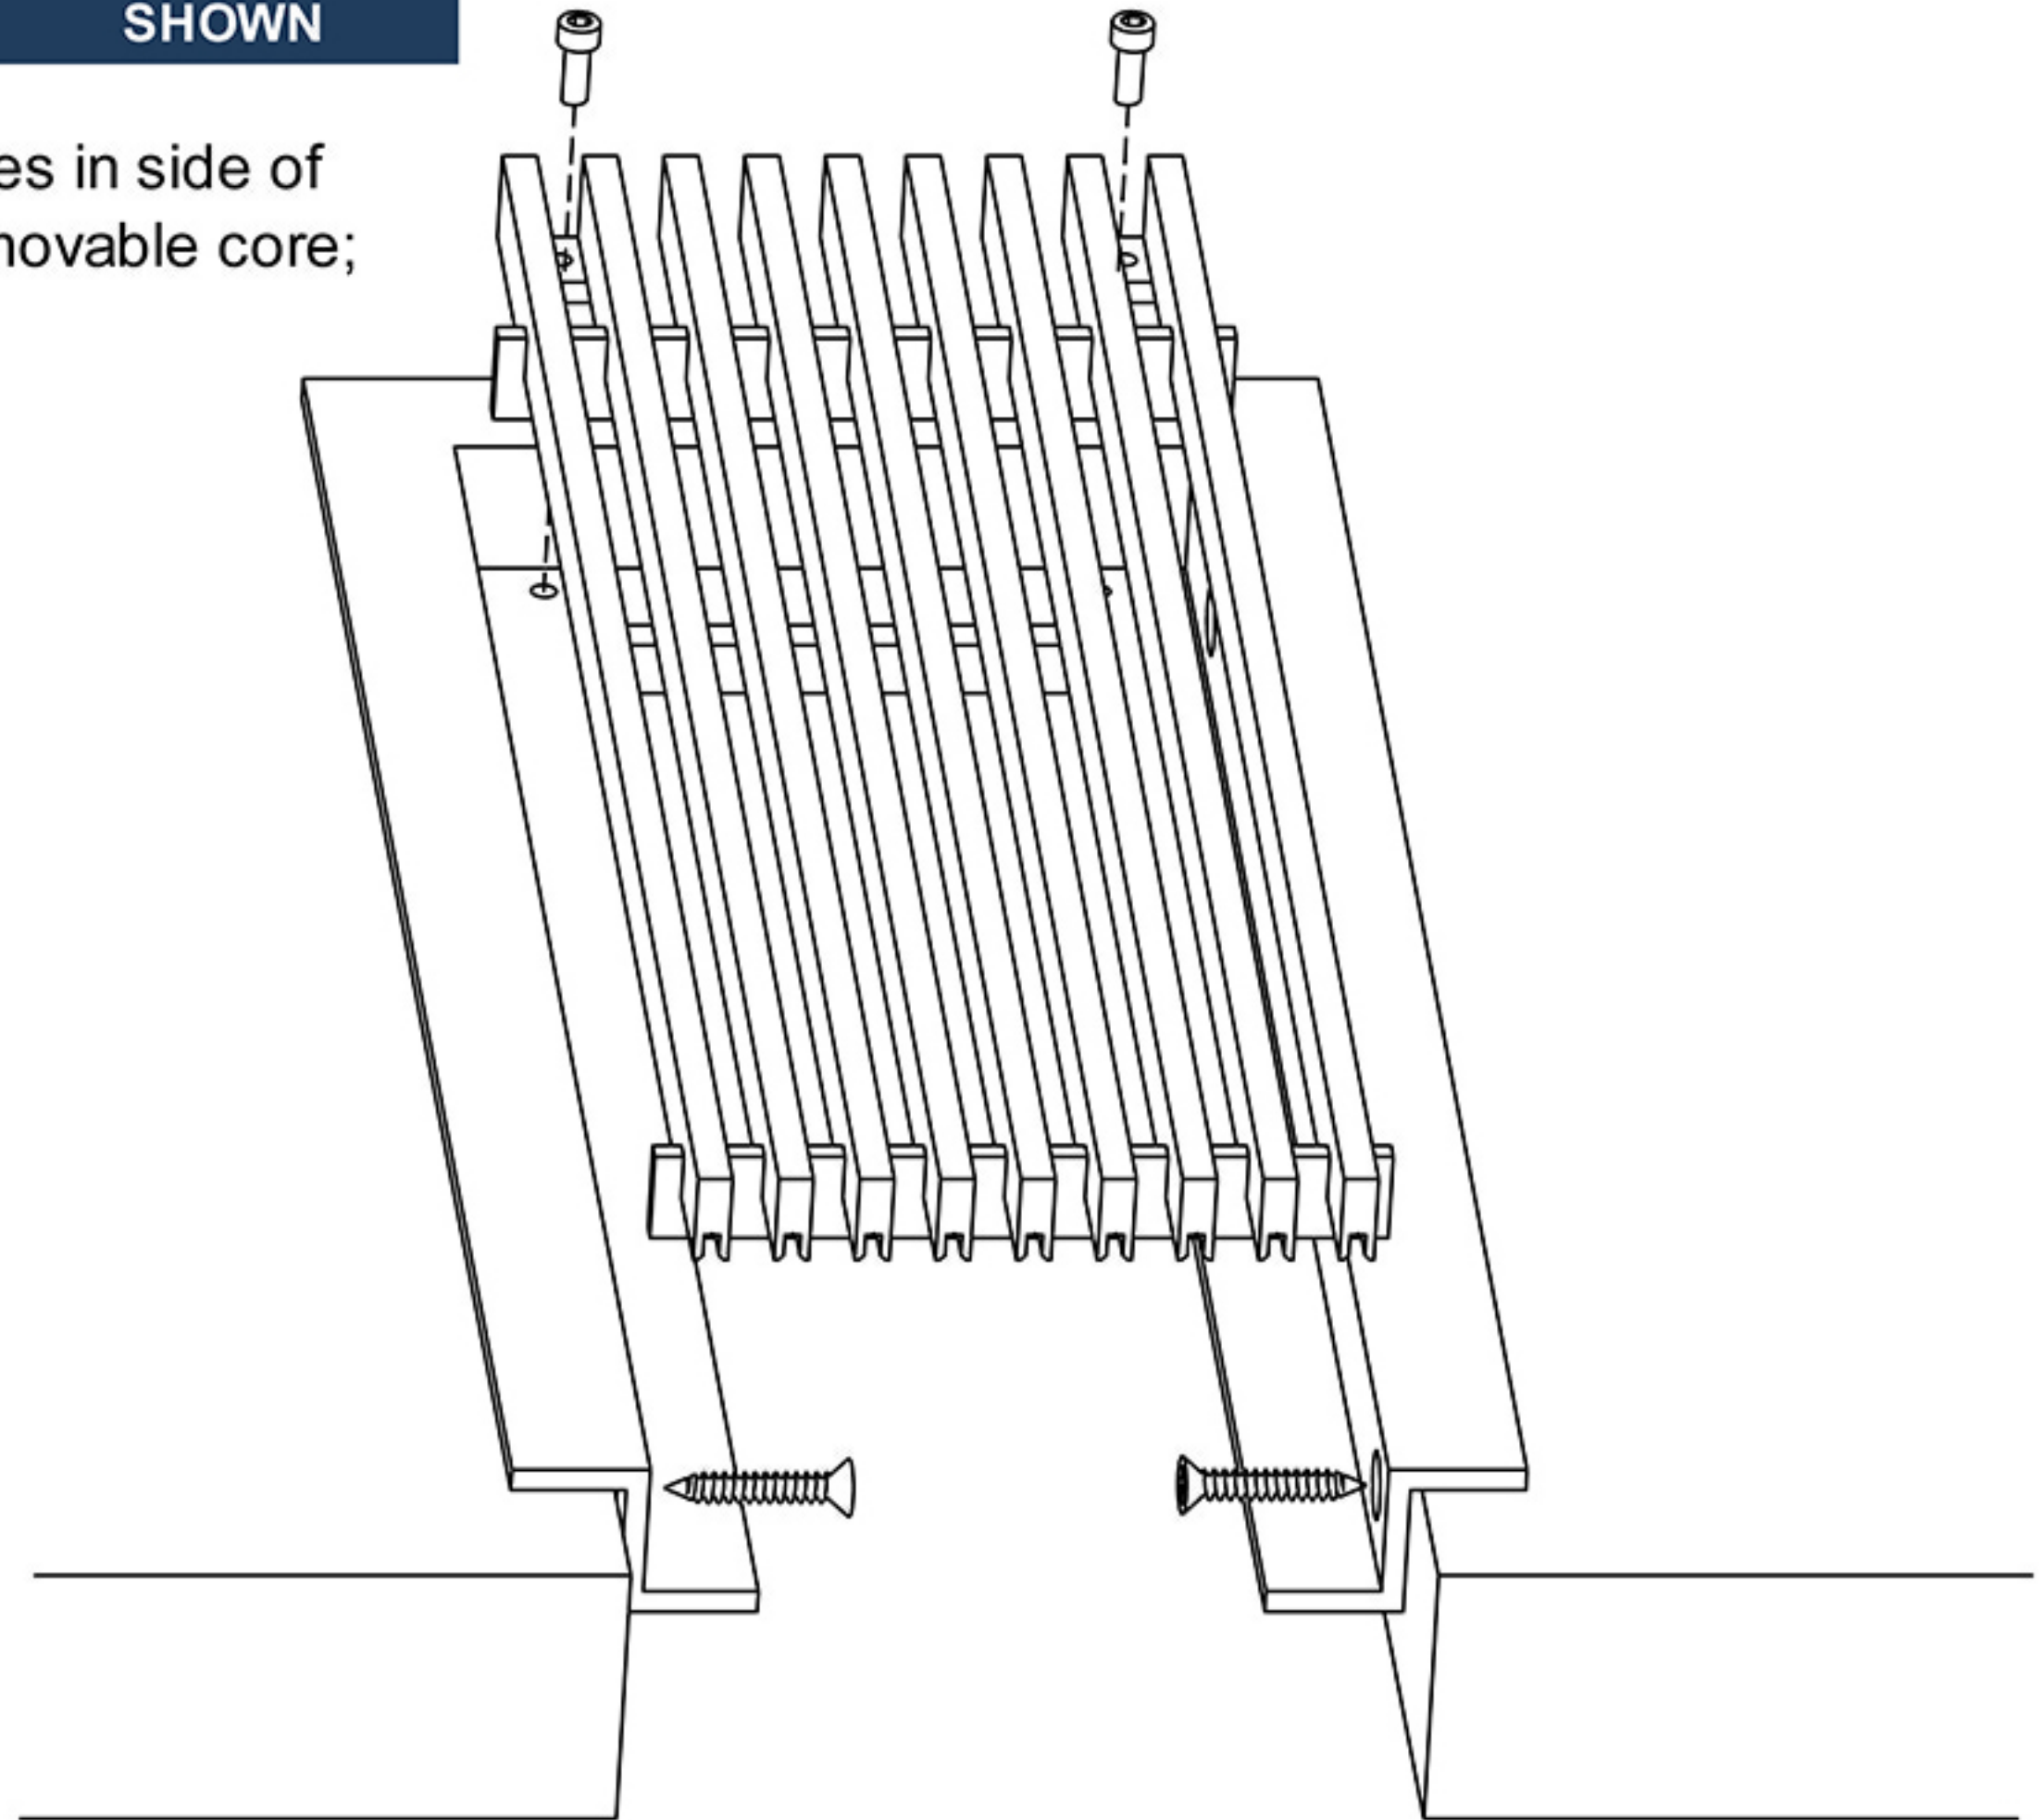

17

C FRAME

Concealed mounting holes-Removable core

AAG110

SHOWN

C frame with countersunk mounting holes in side of frame for fastening to opening, with removable core; wall and ceiling applications.

Artistry in Architectural Grilles
custom architectural grilles and metal-work

SECTION NAME:	C-FRAME SECTION	
TITLE:	INSTALLATION DETAIL	
DRAWN BY:	QW	DRAWING #
DATE:		# 17
		SCALE:
		NOT TO SCALE

ADVANCED ARCH GRILLES
149 Denton Avenue, New Hyde Park, NY 11040
Voice: 516-488-0628 Fax: 516-488-0728
Email: sales@agrilles.com