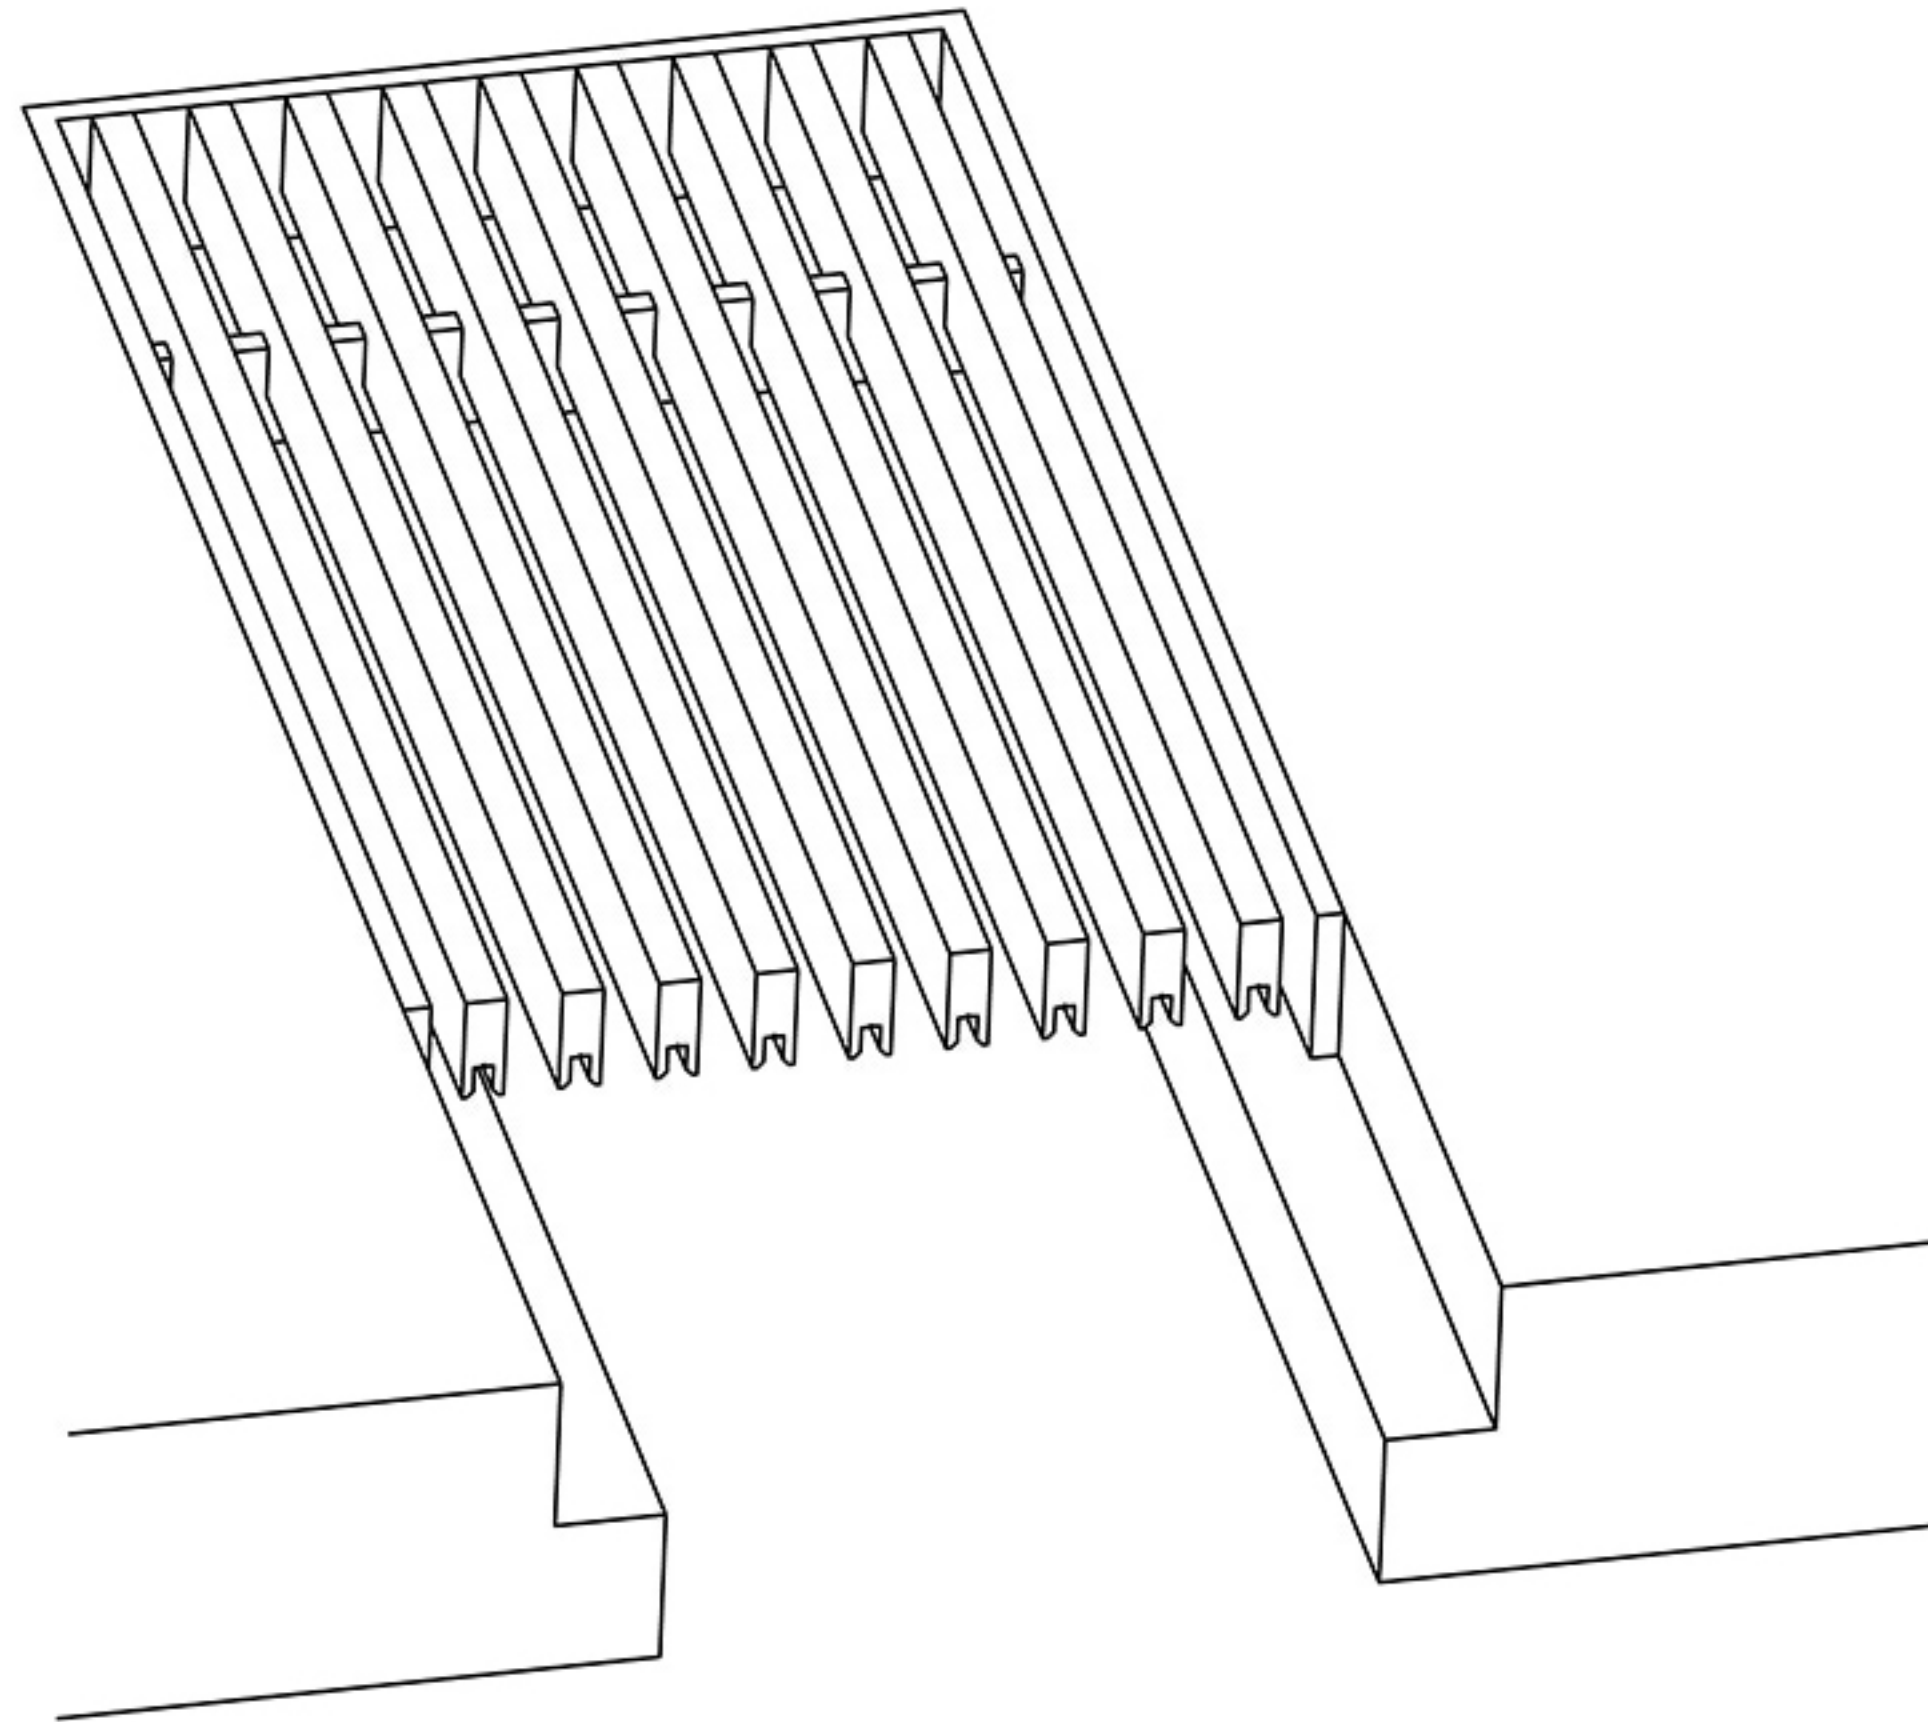

18

BAND FRAME

Drop in

AAG110

SHOWN

Drop in Band frame for enclosures, millwork, and fin tube openings.

Artistry in Architectural Grilles
custom architectural grilles and metal-work

SECTION NAME: BAND-FRAME SECTION	
TITLE: INSTALLATION DETAIL	
DRAWN BY: QW	DRAWING # # 18
DATE:	SCALE: NOT TO SCALE