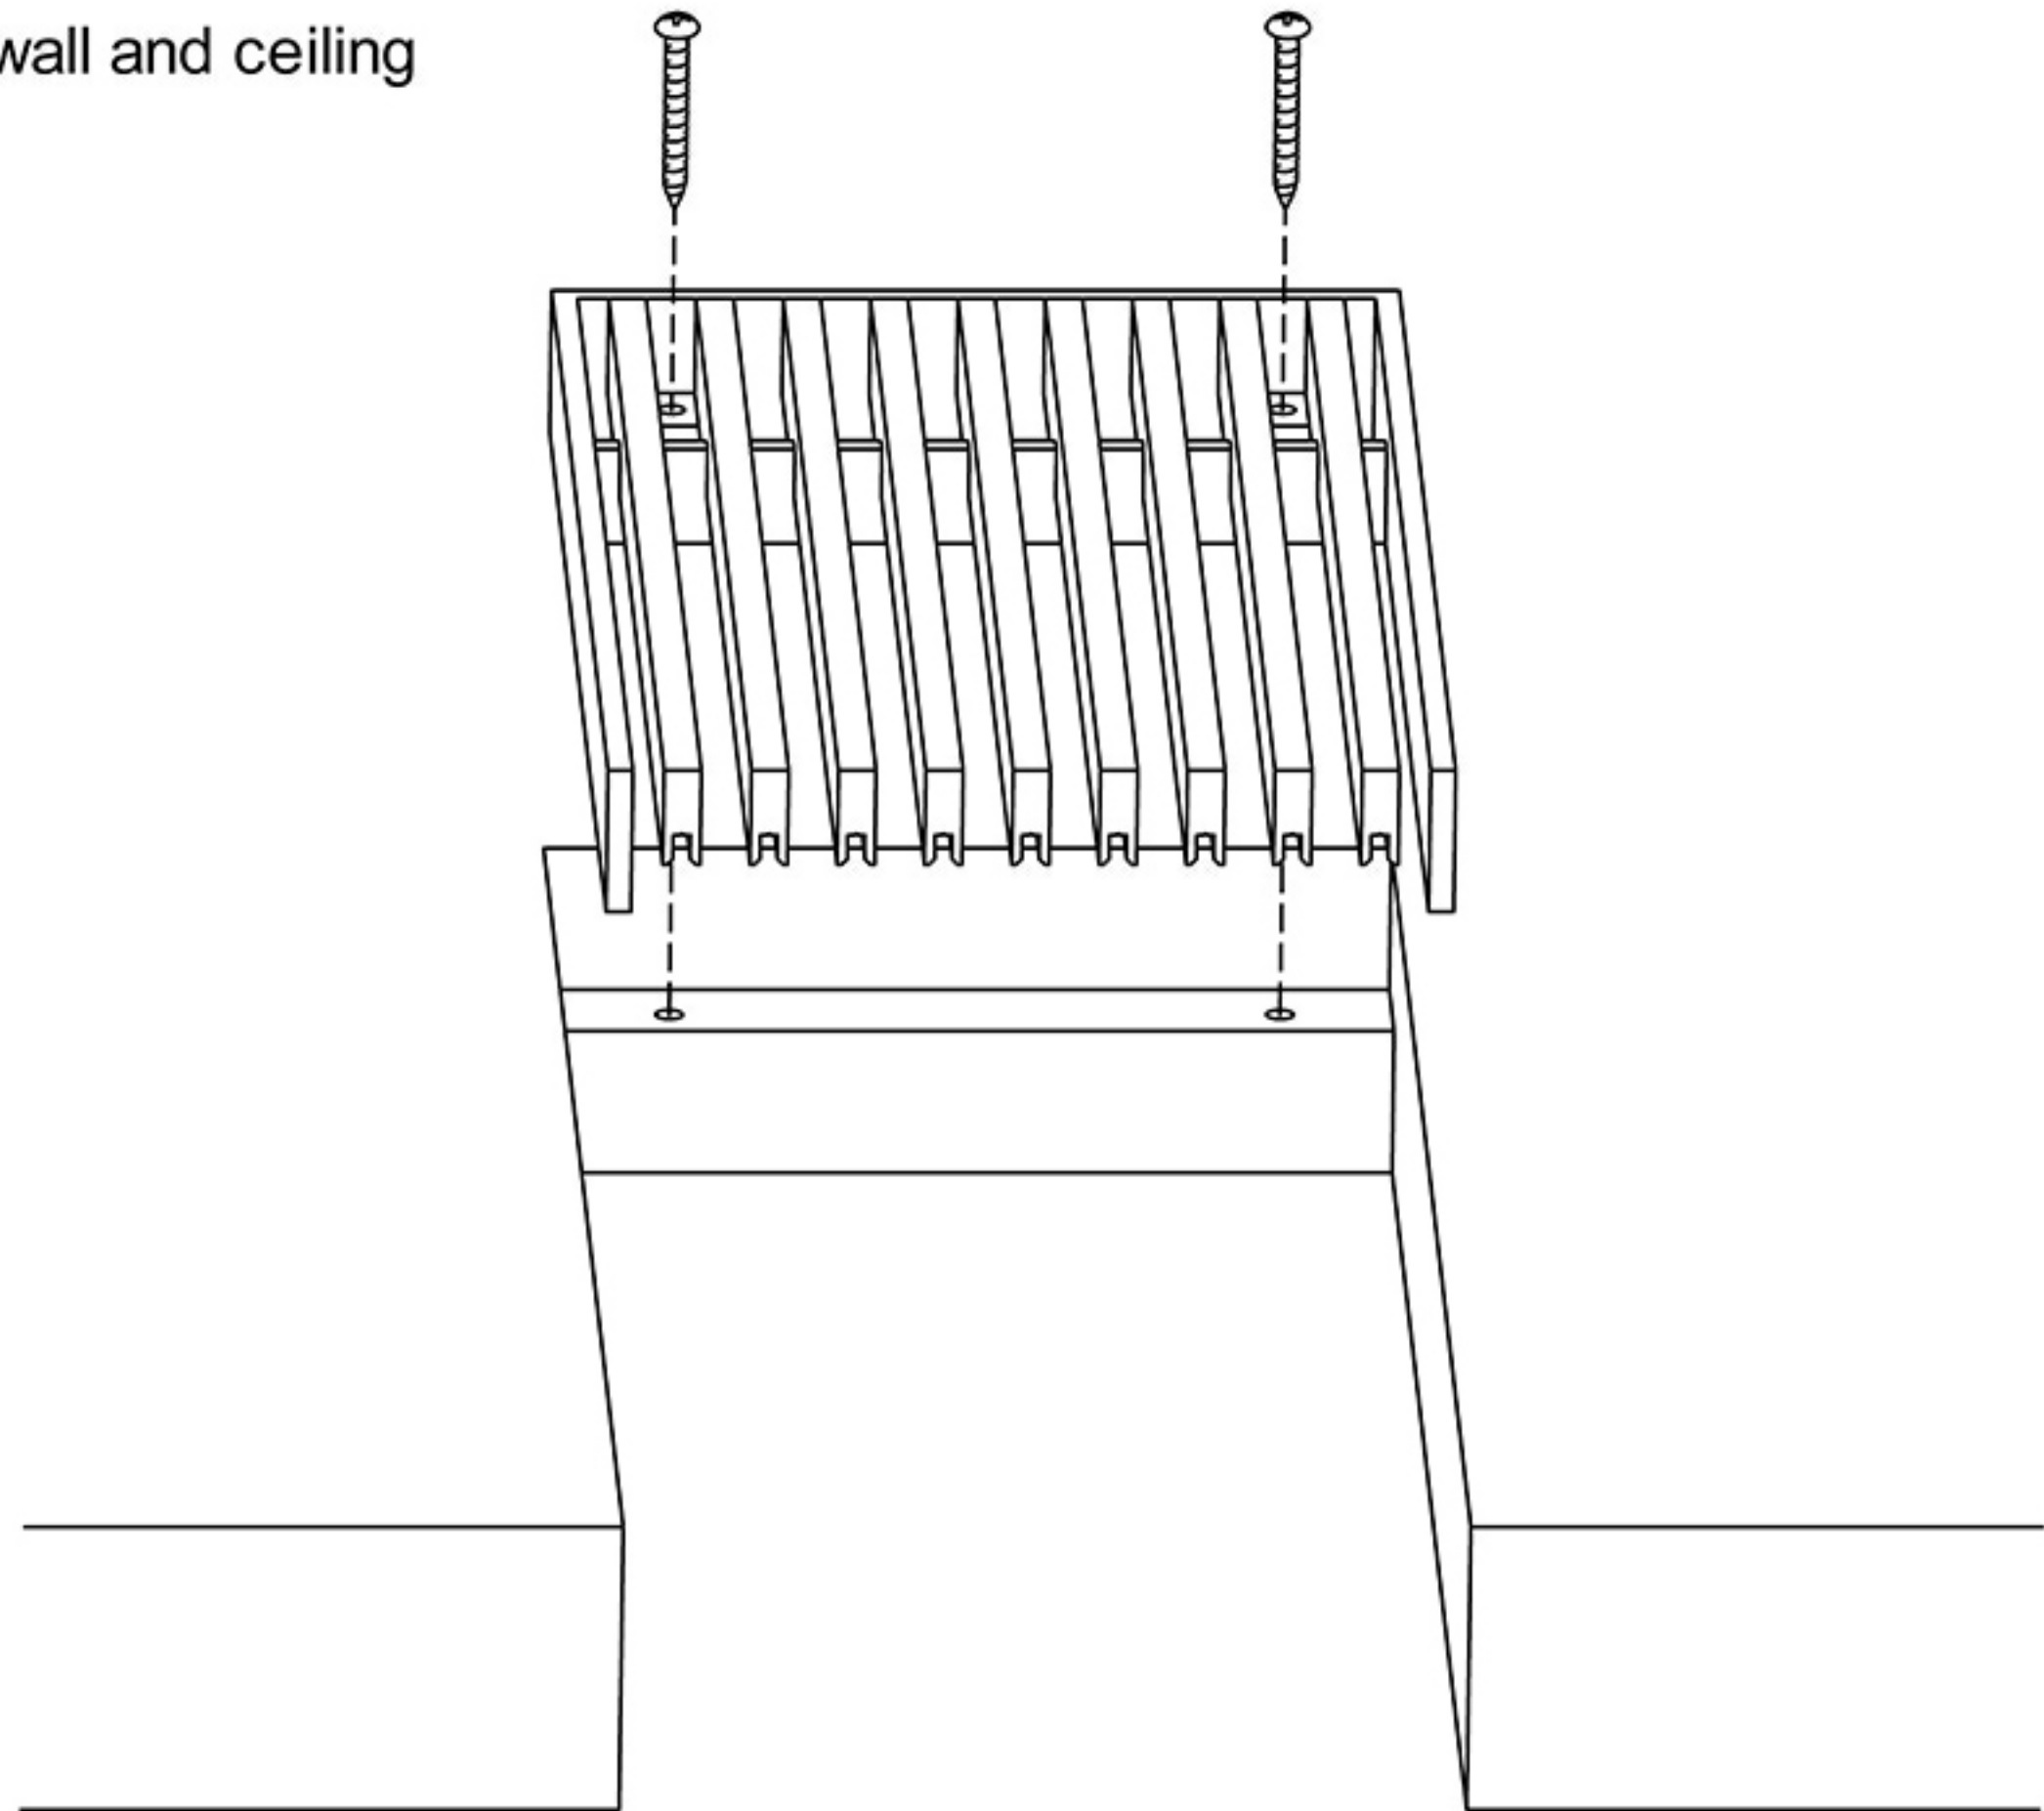

## BAND FRAME

*With mounting tabs*

## AAG110

SHOWN

Band frame with mounting tabs for wall and ceiling applications.

**Artistry in Architectural Grilles**  
custom architectural grilles and metal-work

SECTION NAME: BAND-FRAME SECTION	
TITLE: INSTALLATION DETAIL	
DRAWN BY: QW	DRAWING # # 19
DATE:	SCALE: NOT TO SCALE