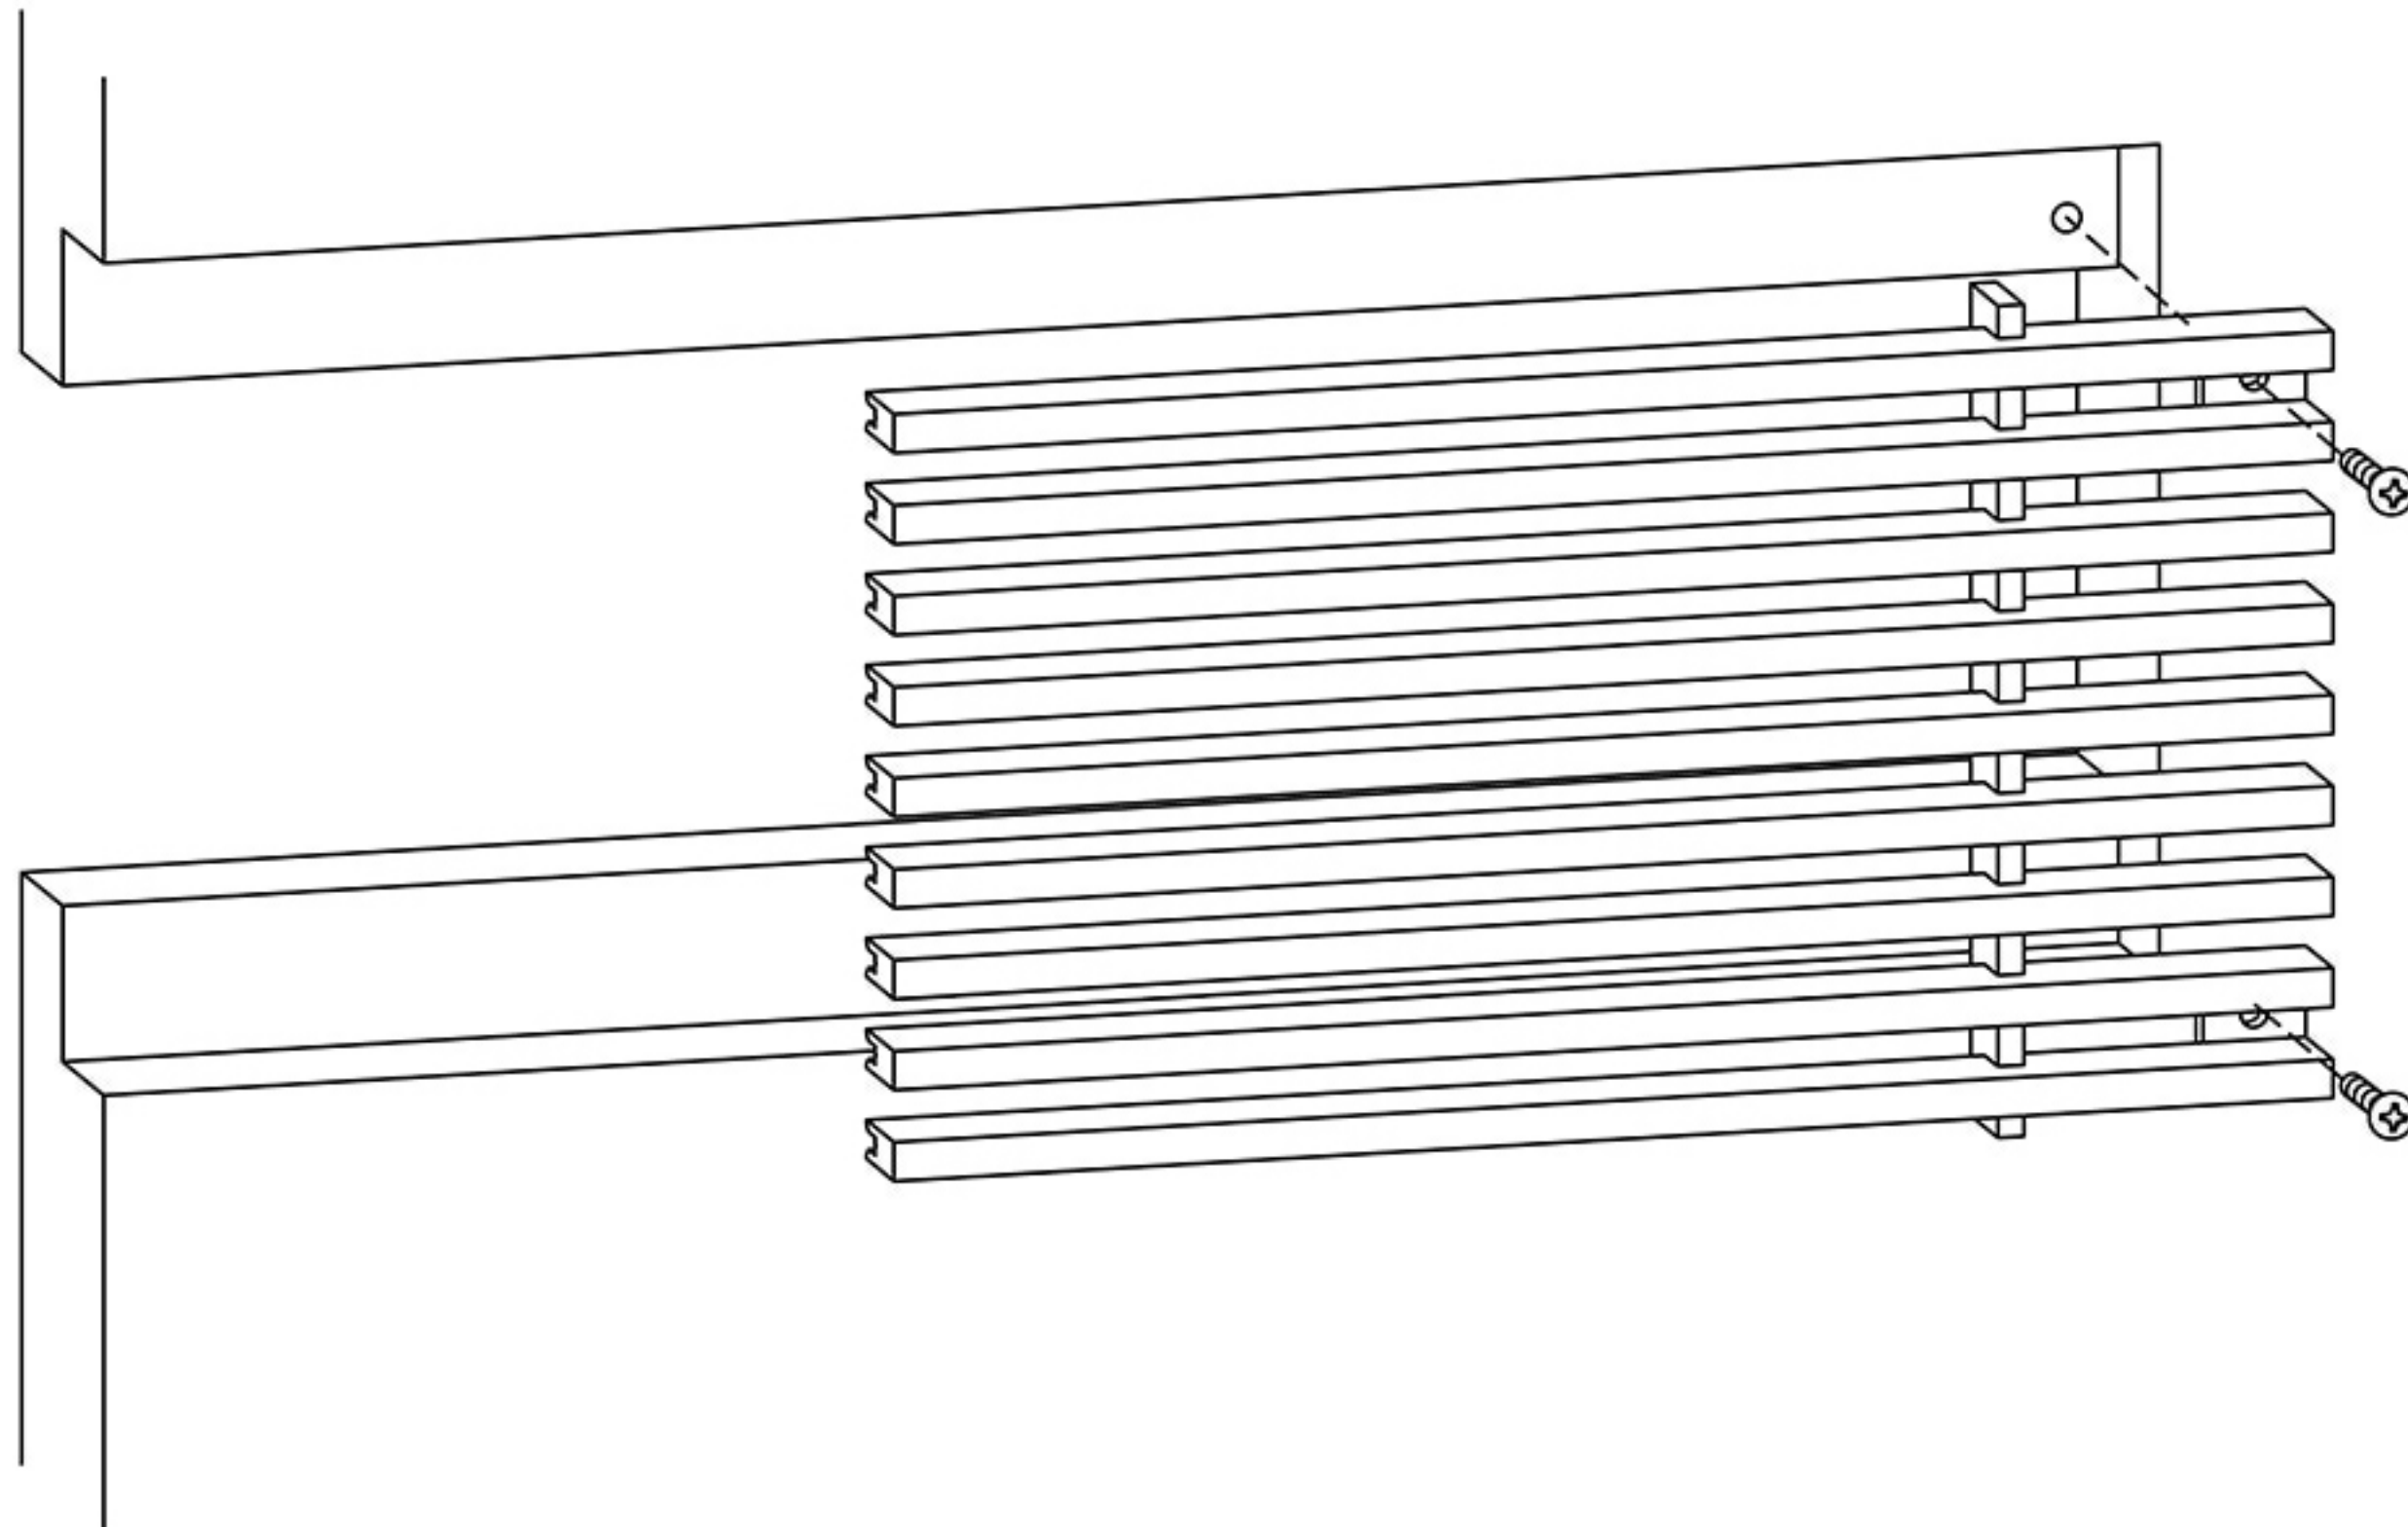

2

CORE ONLY

With mounting tabs

AAG110

SHOWN

Core only with mounting tabs for fastening to blocking, wood work or angle supports, duct flanges etc. AAG provides mounting fasteners with matching finish.

Artistry in Architectural Grilles
custom architectural grilles and metal-work