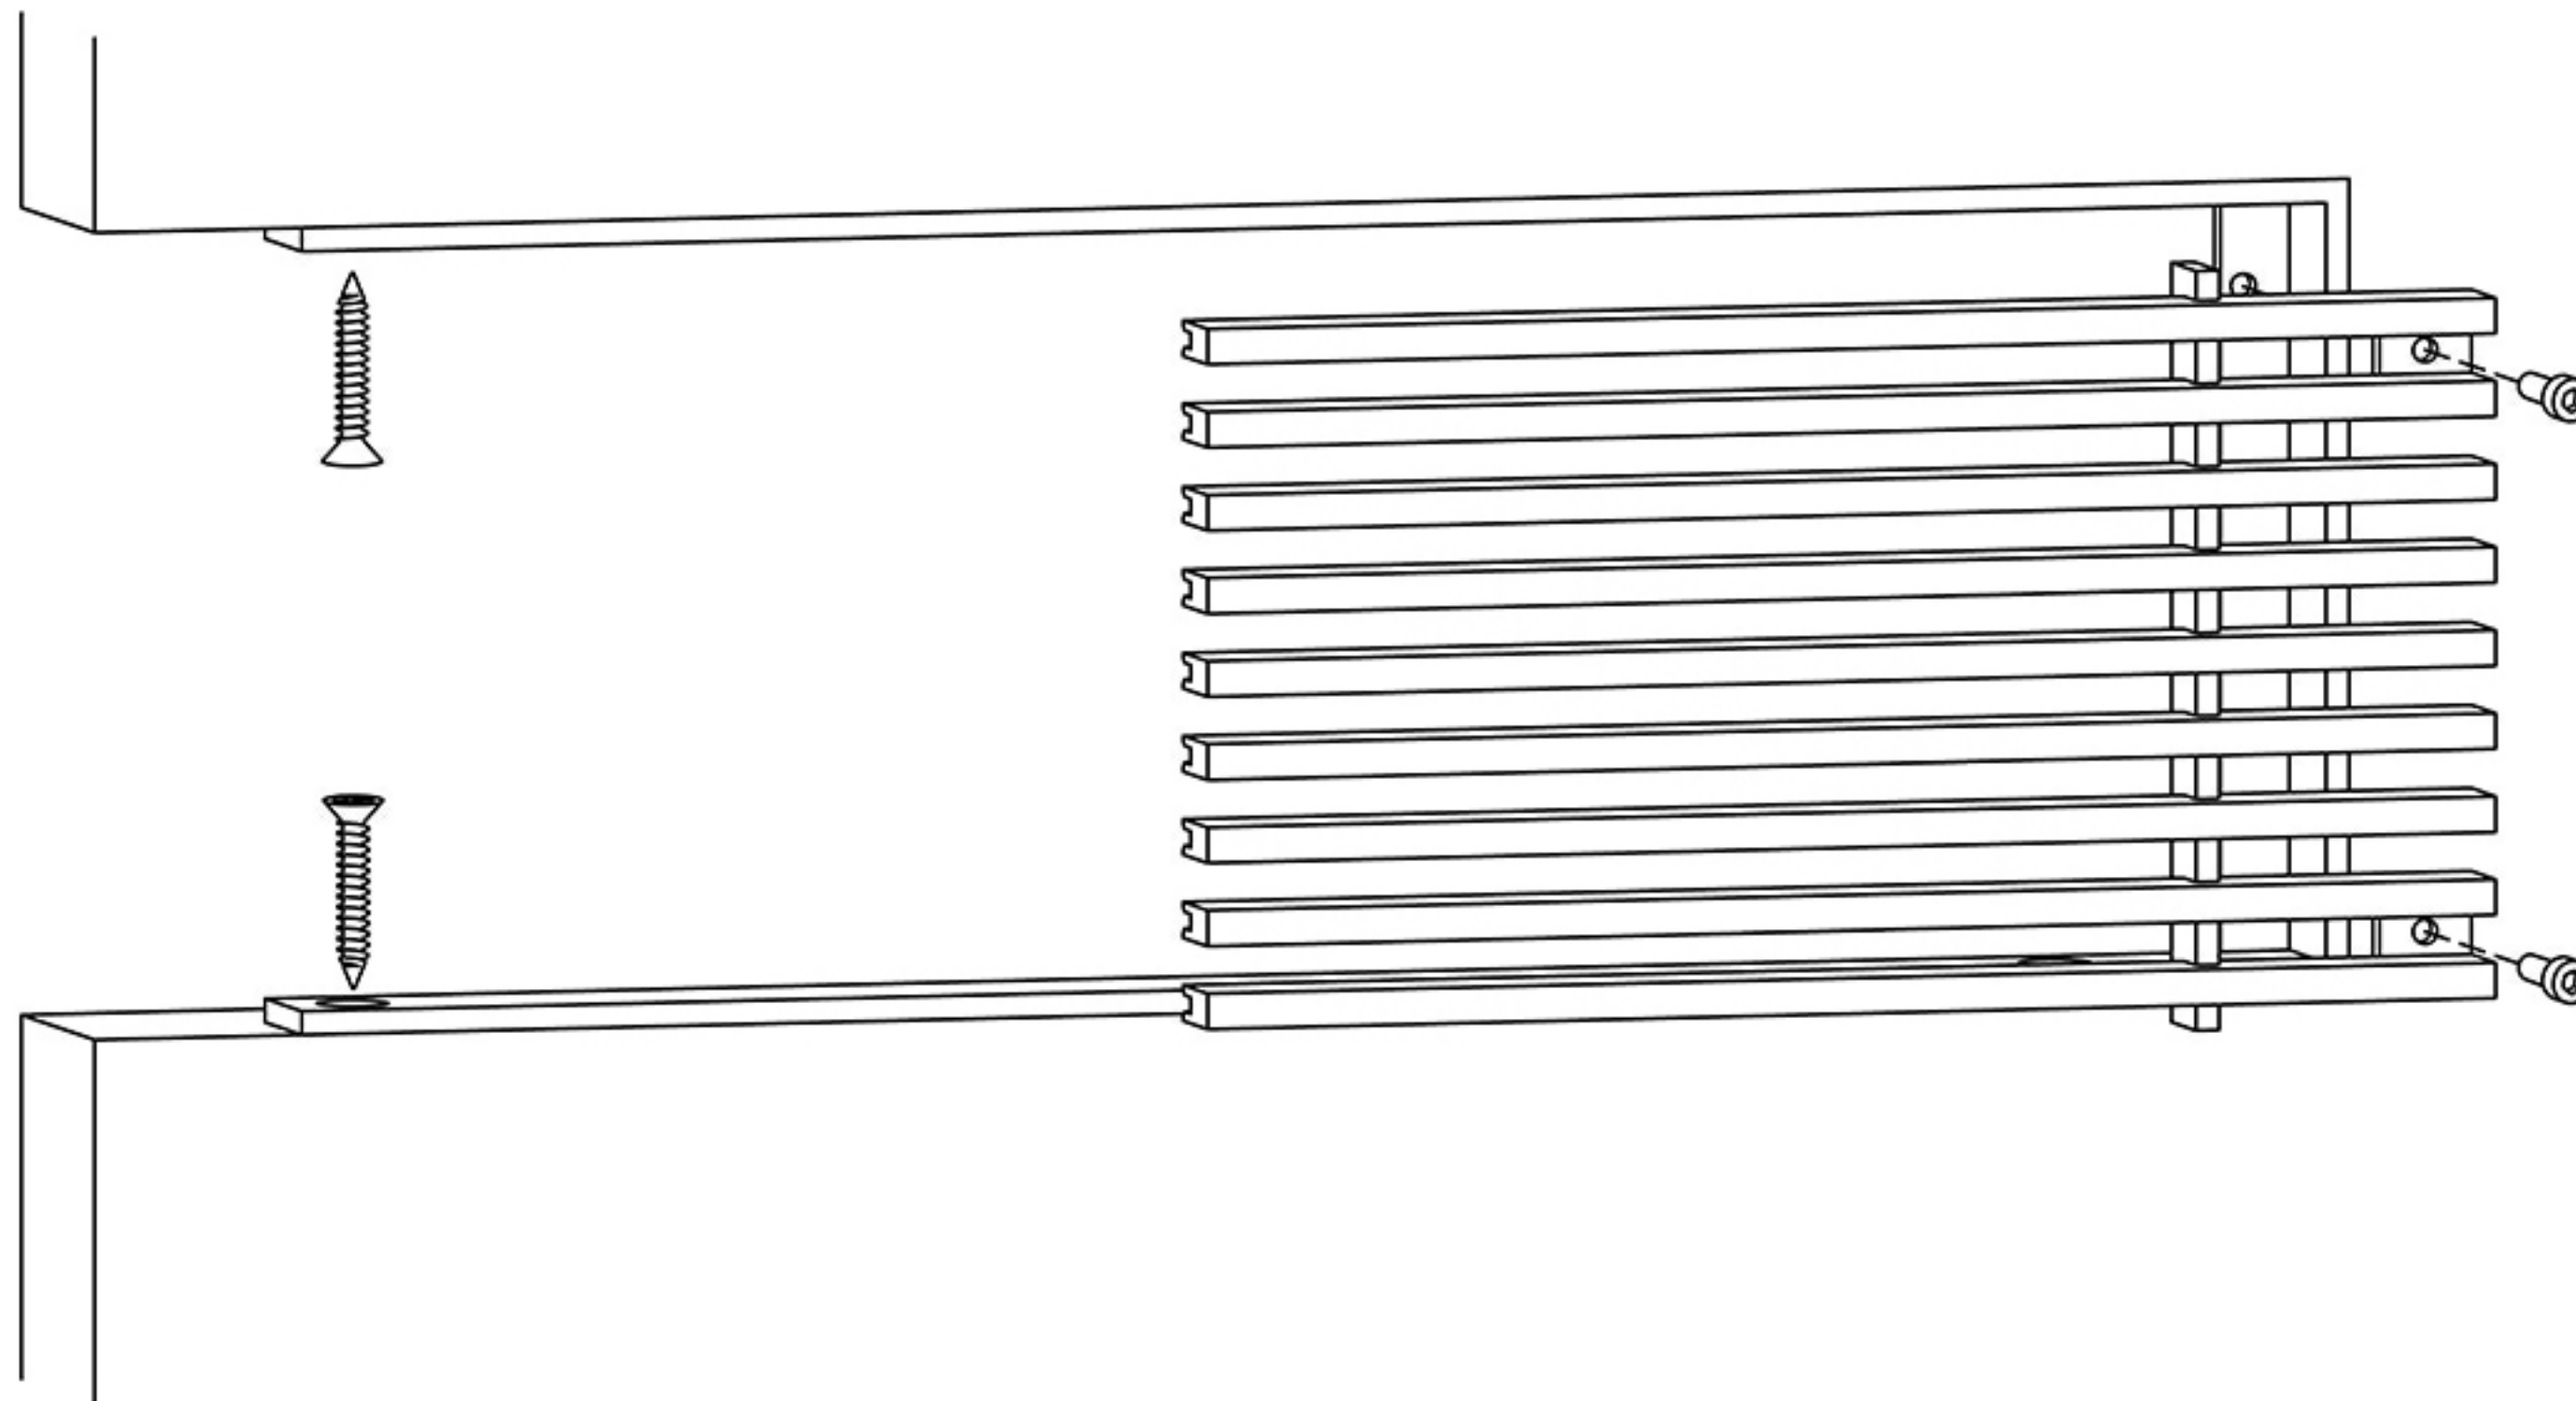

## BAND FRAME

Concealed mounting holes-Removable core

## AAG110

SHOWN

Band frames with countersunk holes in the side of frame for fastening to the opening, with removable core; wall and ceiling applications.

Artistry in Architectural Grilles  
custom architectural grilles and metal-work