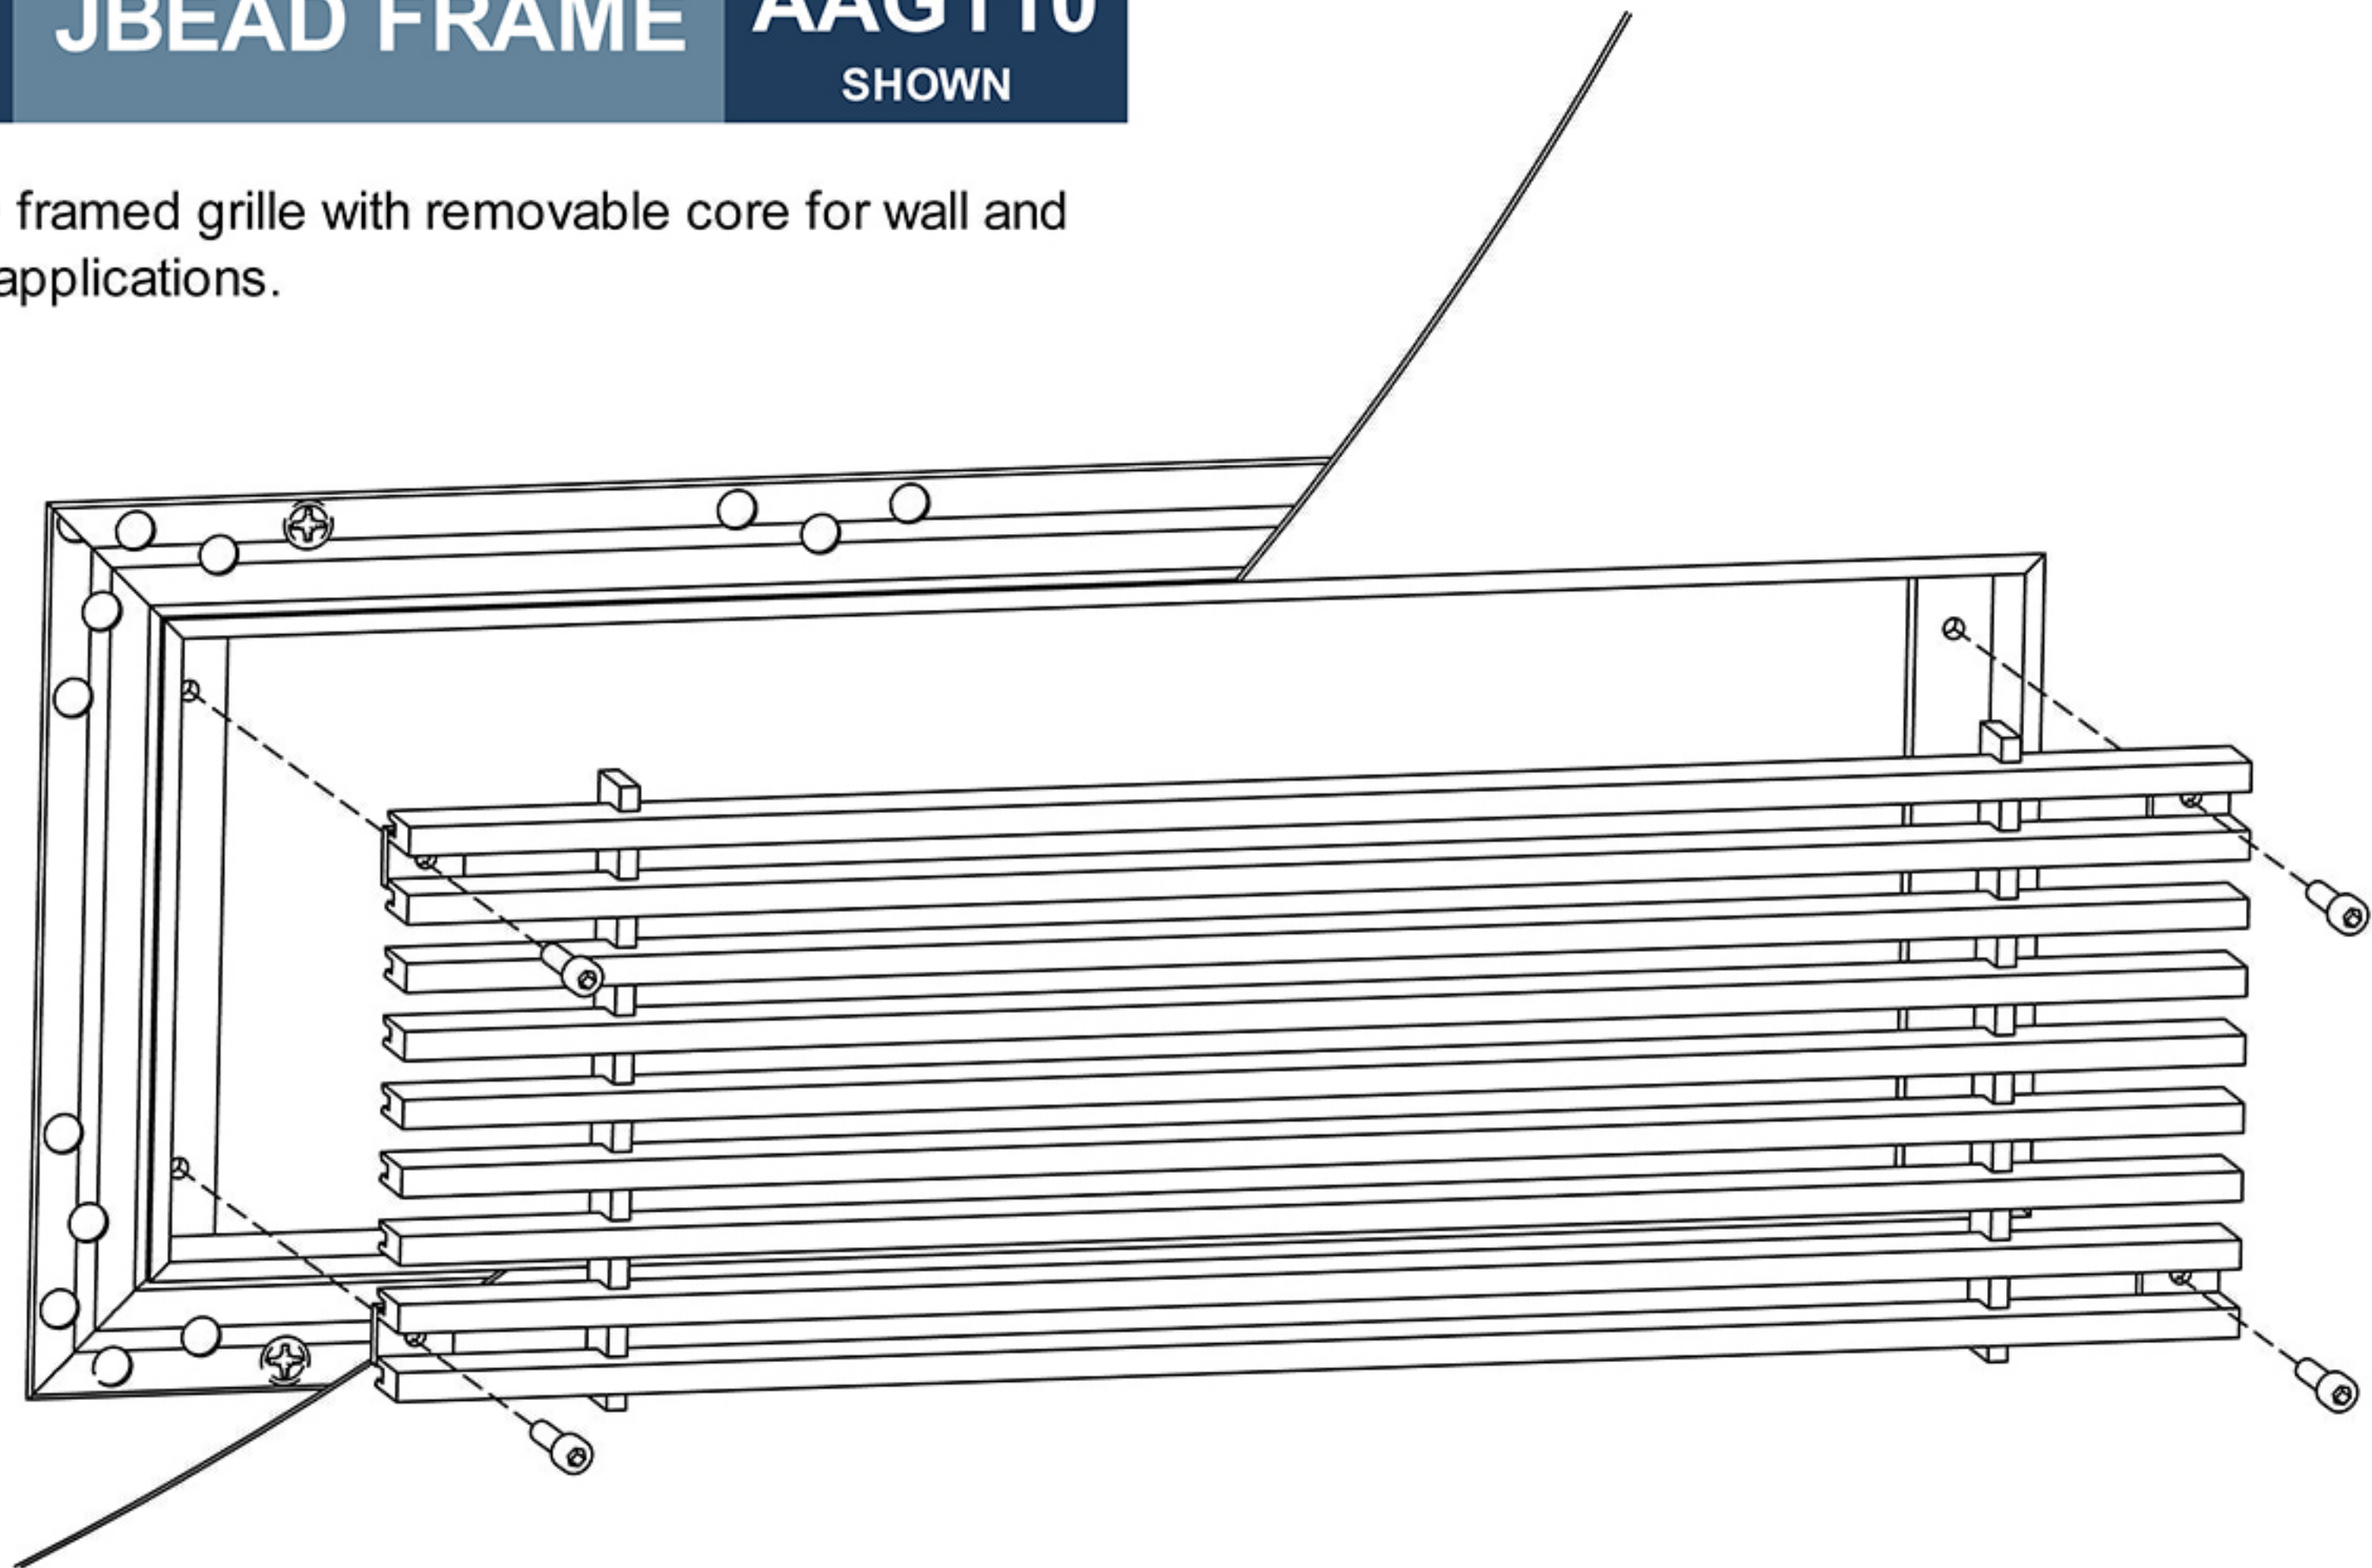

22

JBEAD FRAME

AAG110 SHOWN

JBEAD framed grille with removable core for wall and ceiling applications.

Artistry in Architectural Grilles
custom architectural grilles and metal-work

SECTION NAME: JBEAD-FRAME SECTION	
TITLE: INSTALLATION DETAIL	
DRAWN BY: QW	DRAWING # # 22
DATE:	SCALE: NOT TO SCALE