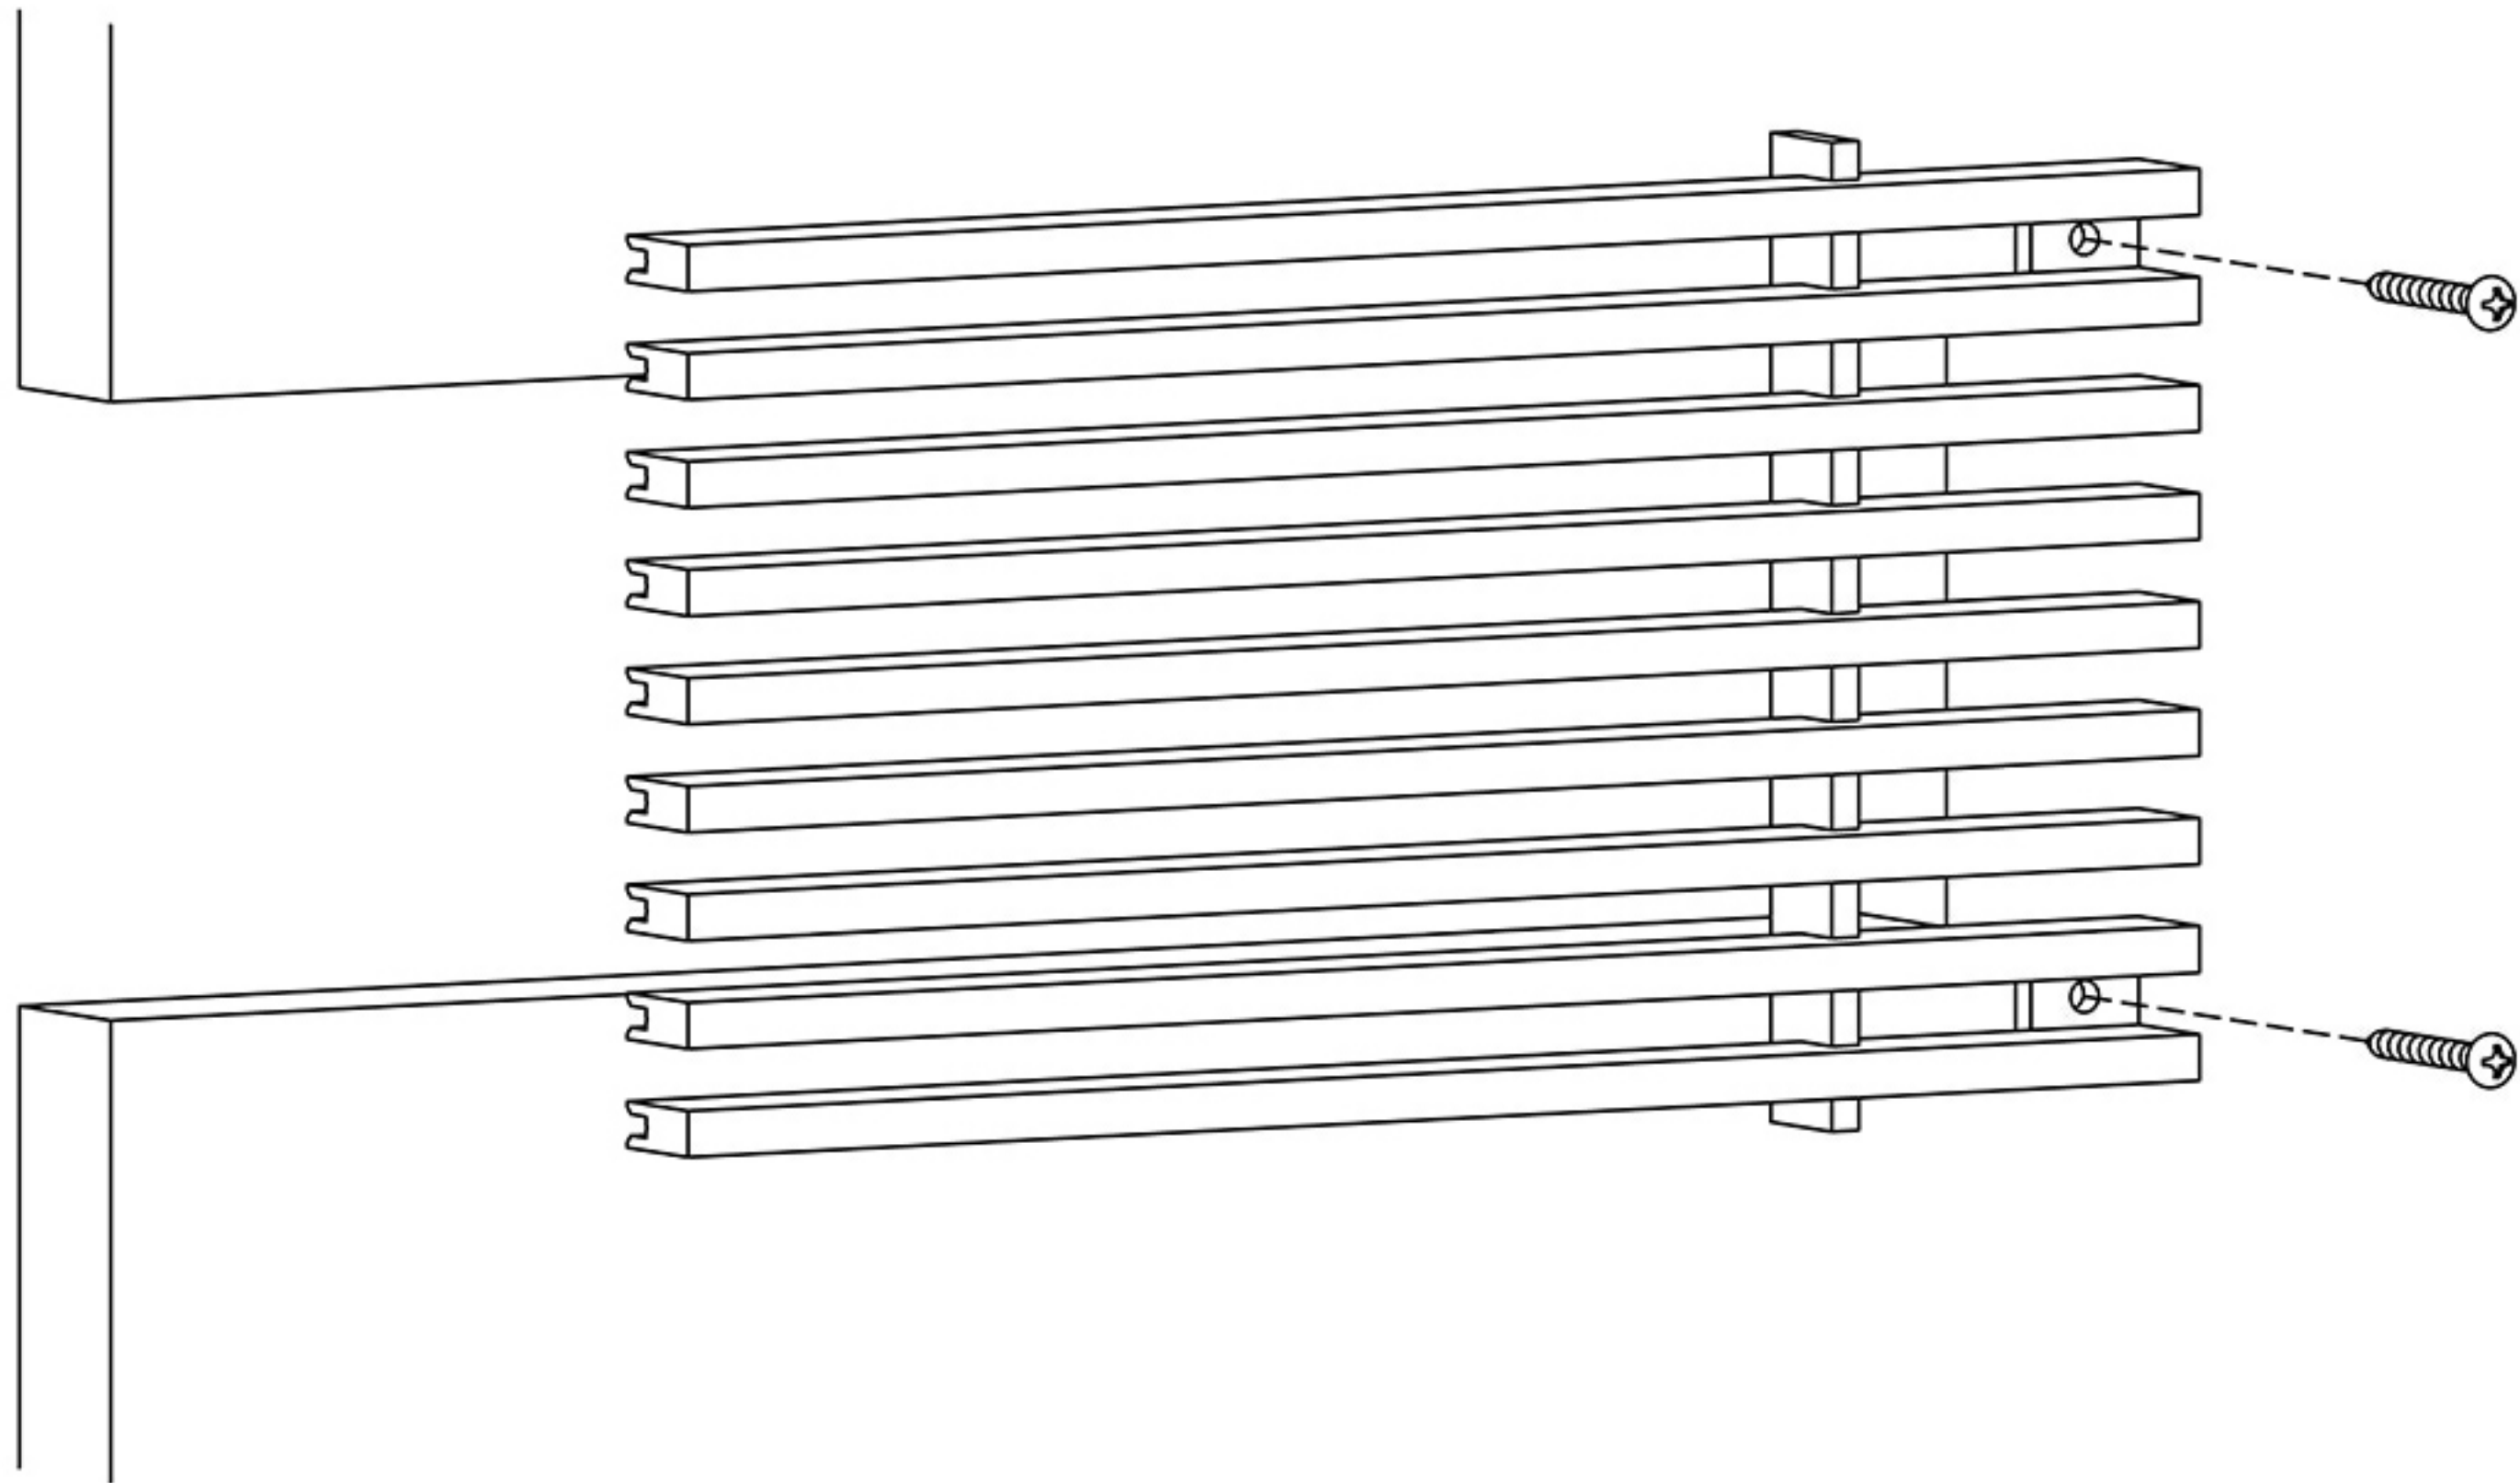

3

CORE ONLY

With mounting tabs-surface mount

AAG110

SHOWN

Core only with mounting tabs, typically used for wall cladding or other decorative purposes. AAG provides mounting fasteners.

Artistry in Architectural Grilles
custom architectural grilles and metal-work

SECTION NAME: CORE ONLY SECTION	
TITLE: INSTALLATION DETAIL	
DRAWN BY: QW	DRAWING # # 03
DATE:	SCALE: NOT TO SCALE

ADVANCED ARCH GRILLES
149 Denton Avenue, New Hyde Park, NY 11040
Voice: 516-488-0628 Fax: 516-488-0728
Email: sales@agrilles.com