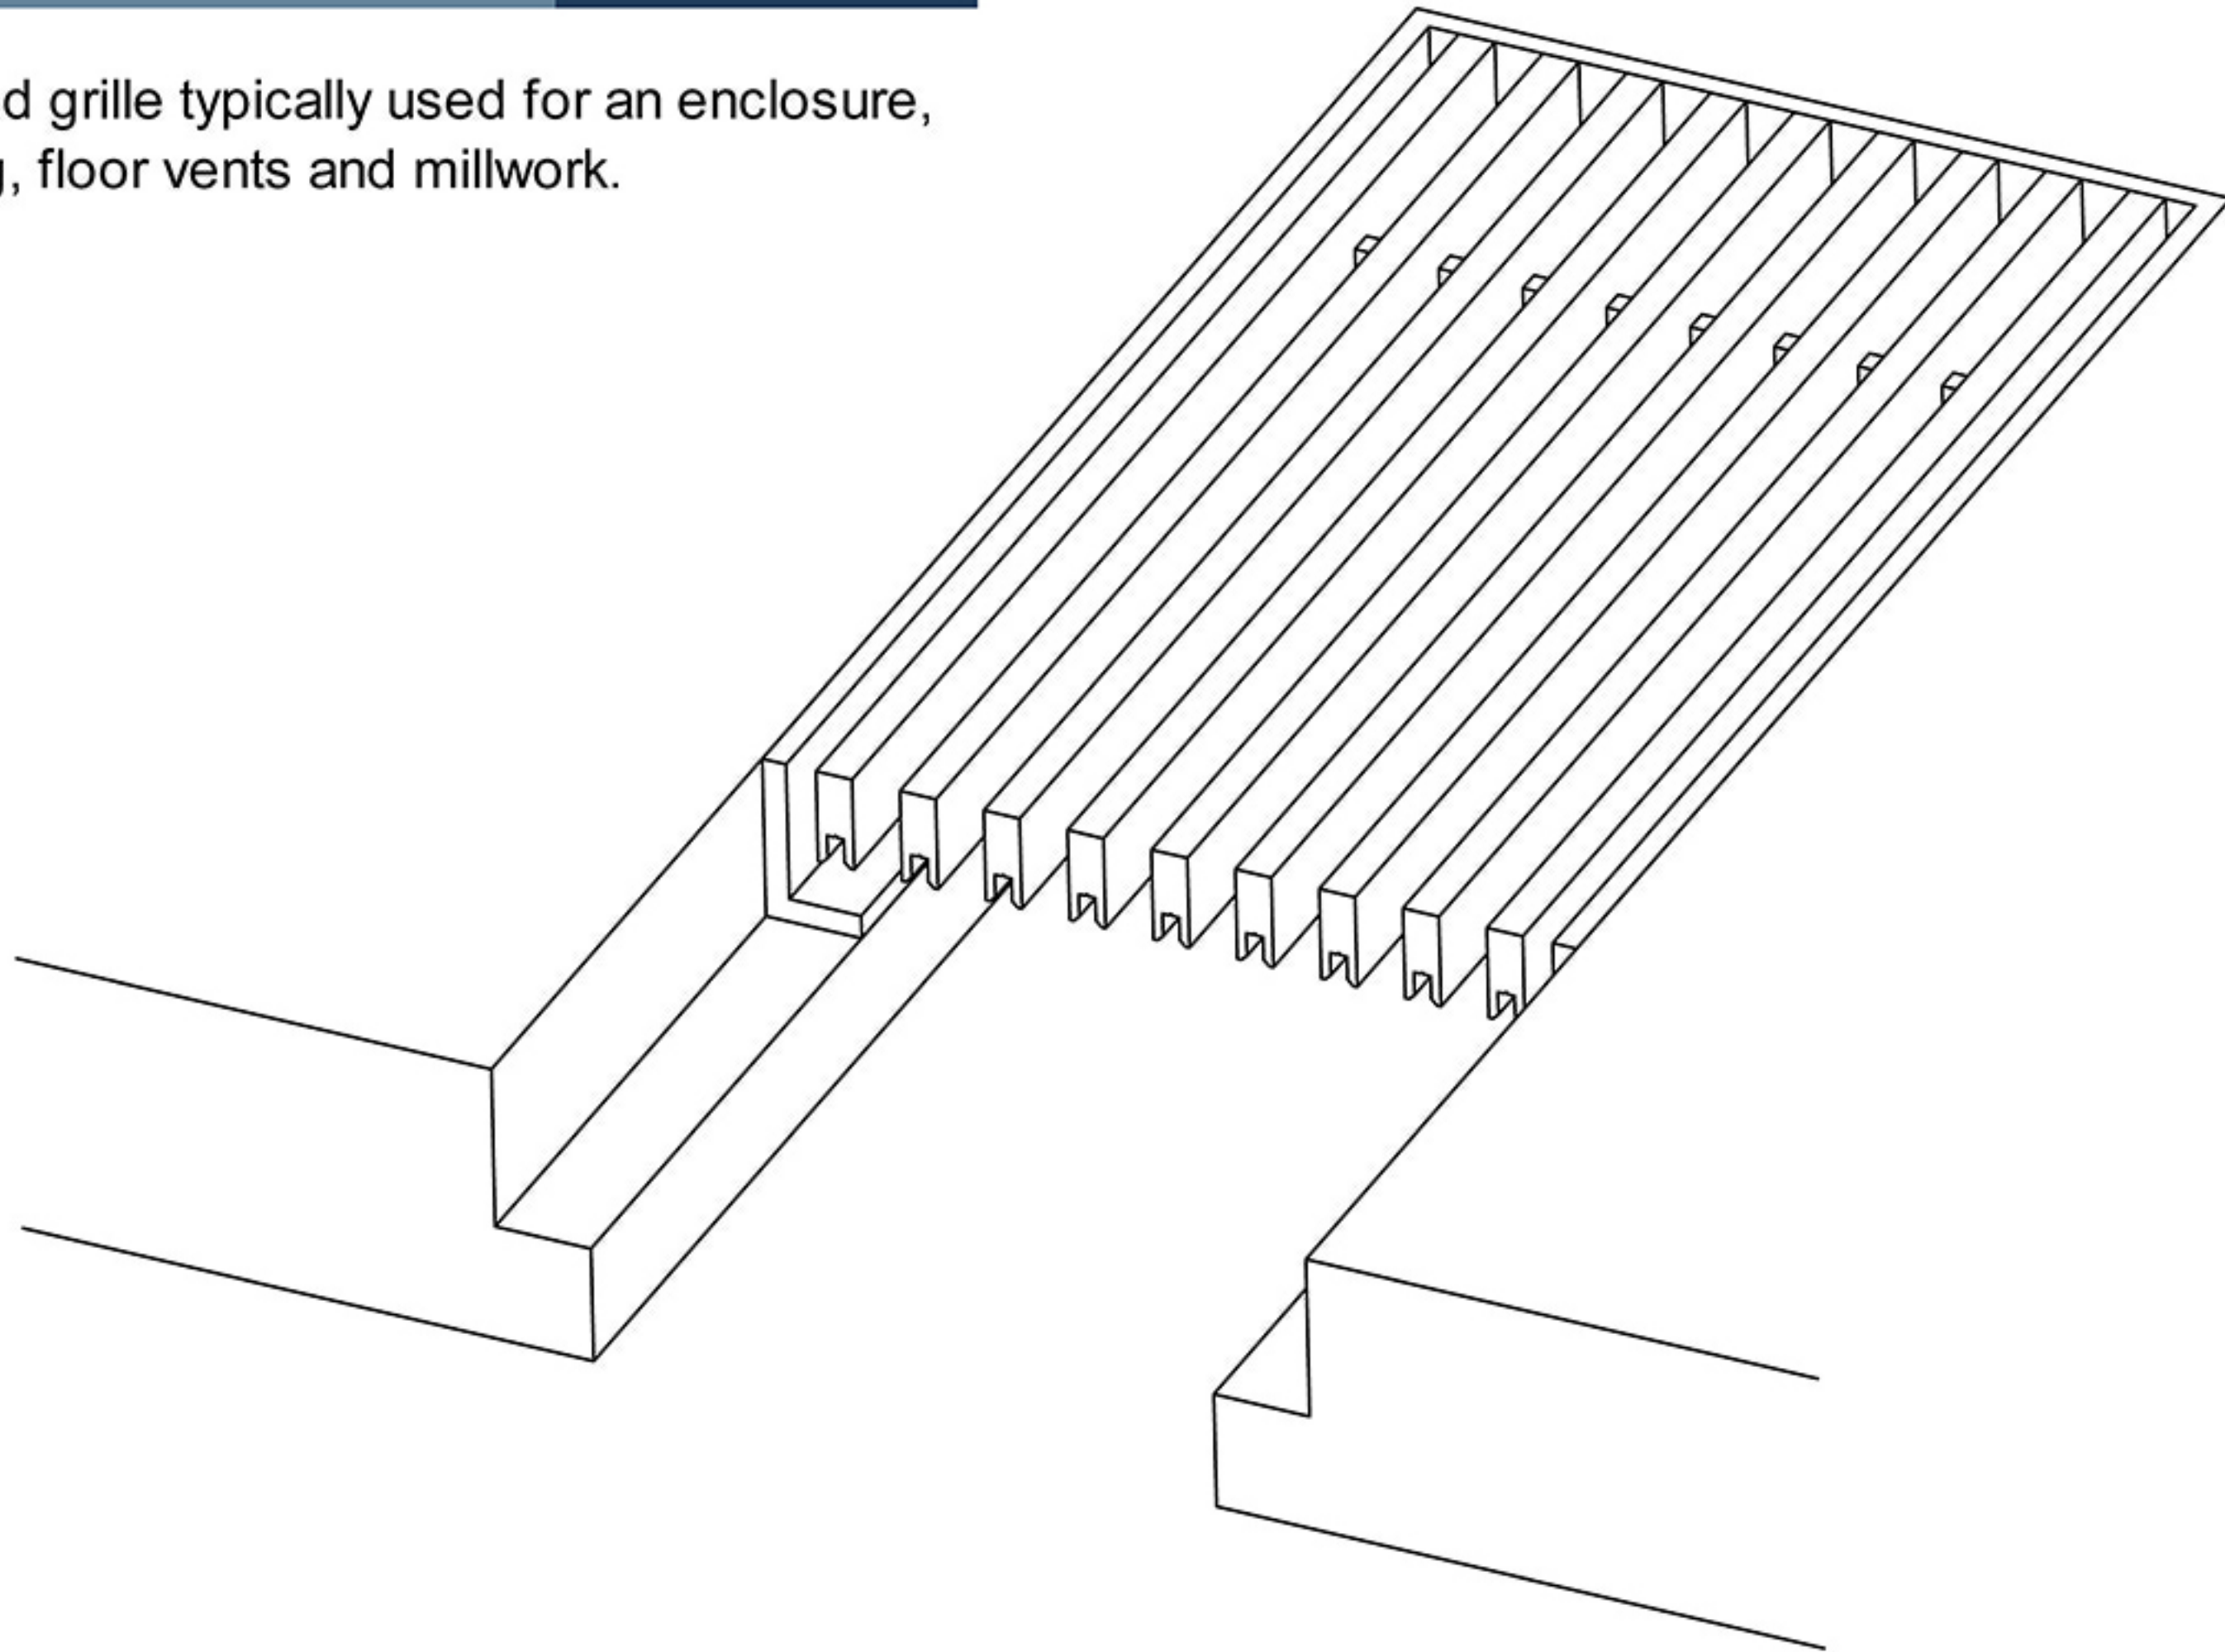

4

A FRAME

AAG110  
SHOWN

Drop in A framed grille typically used for an enclosure, fin tube opening, floor vents and millwork.

Artistry in Architectural Grilles  
custom architectural grilles and metal-work

SECTION NAME:	A-FRAME SECTION	
TITLE:	INSTALLATION DETAIL	
DRAWN BY:	QW	DRAWING #
DATE:		# 04
		SCALE:
		NOT TO SCALE

**ADVANCED ARCH GRILLES**  
149 Denton Avenue, New Hyde Park, NY 11040  
Voice: 516-488-0628 Fax: 516-488-0728  
Email: sales@agrilles.com