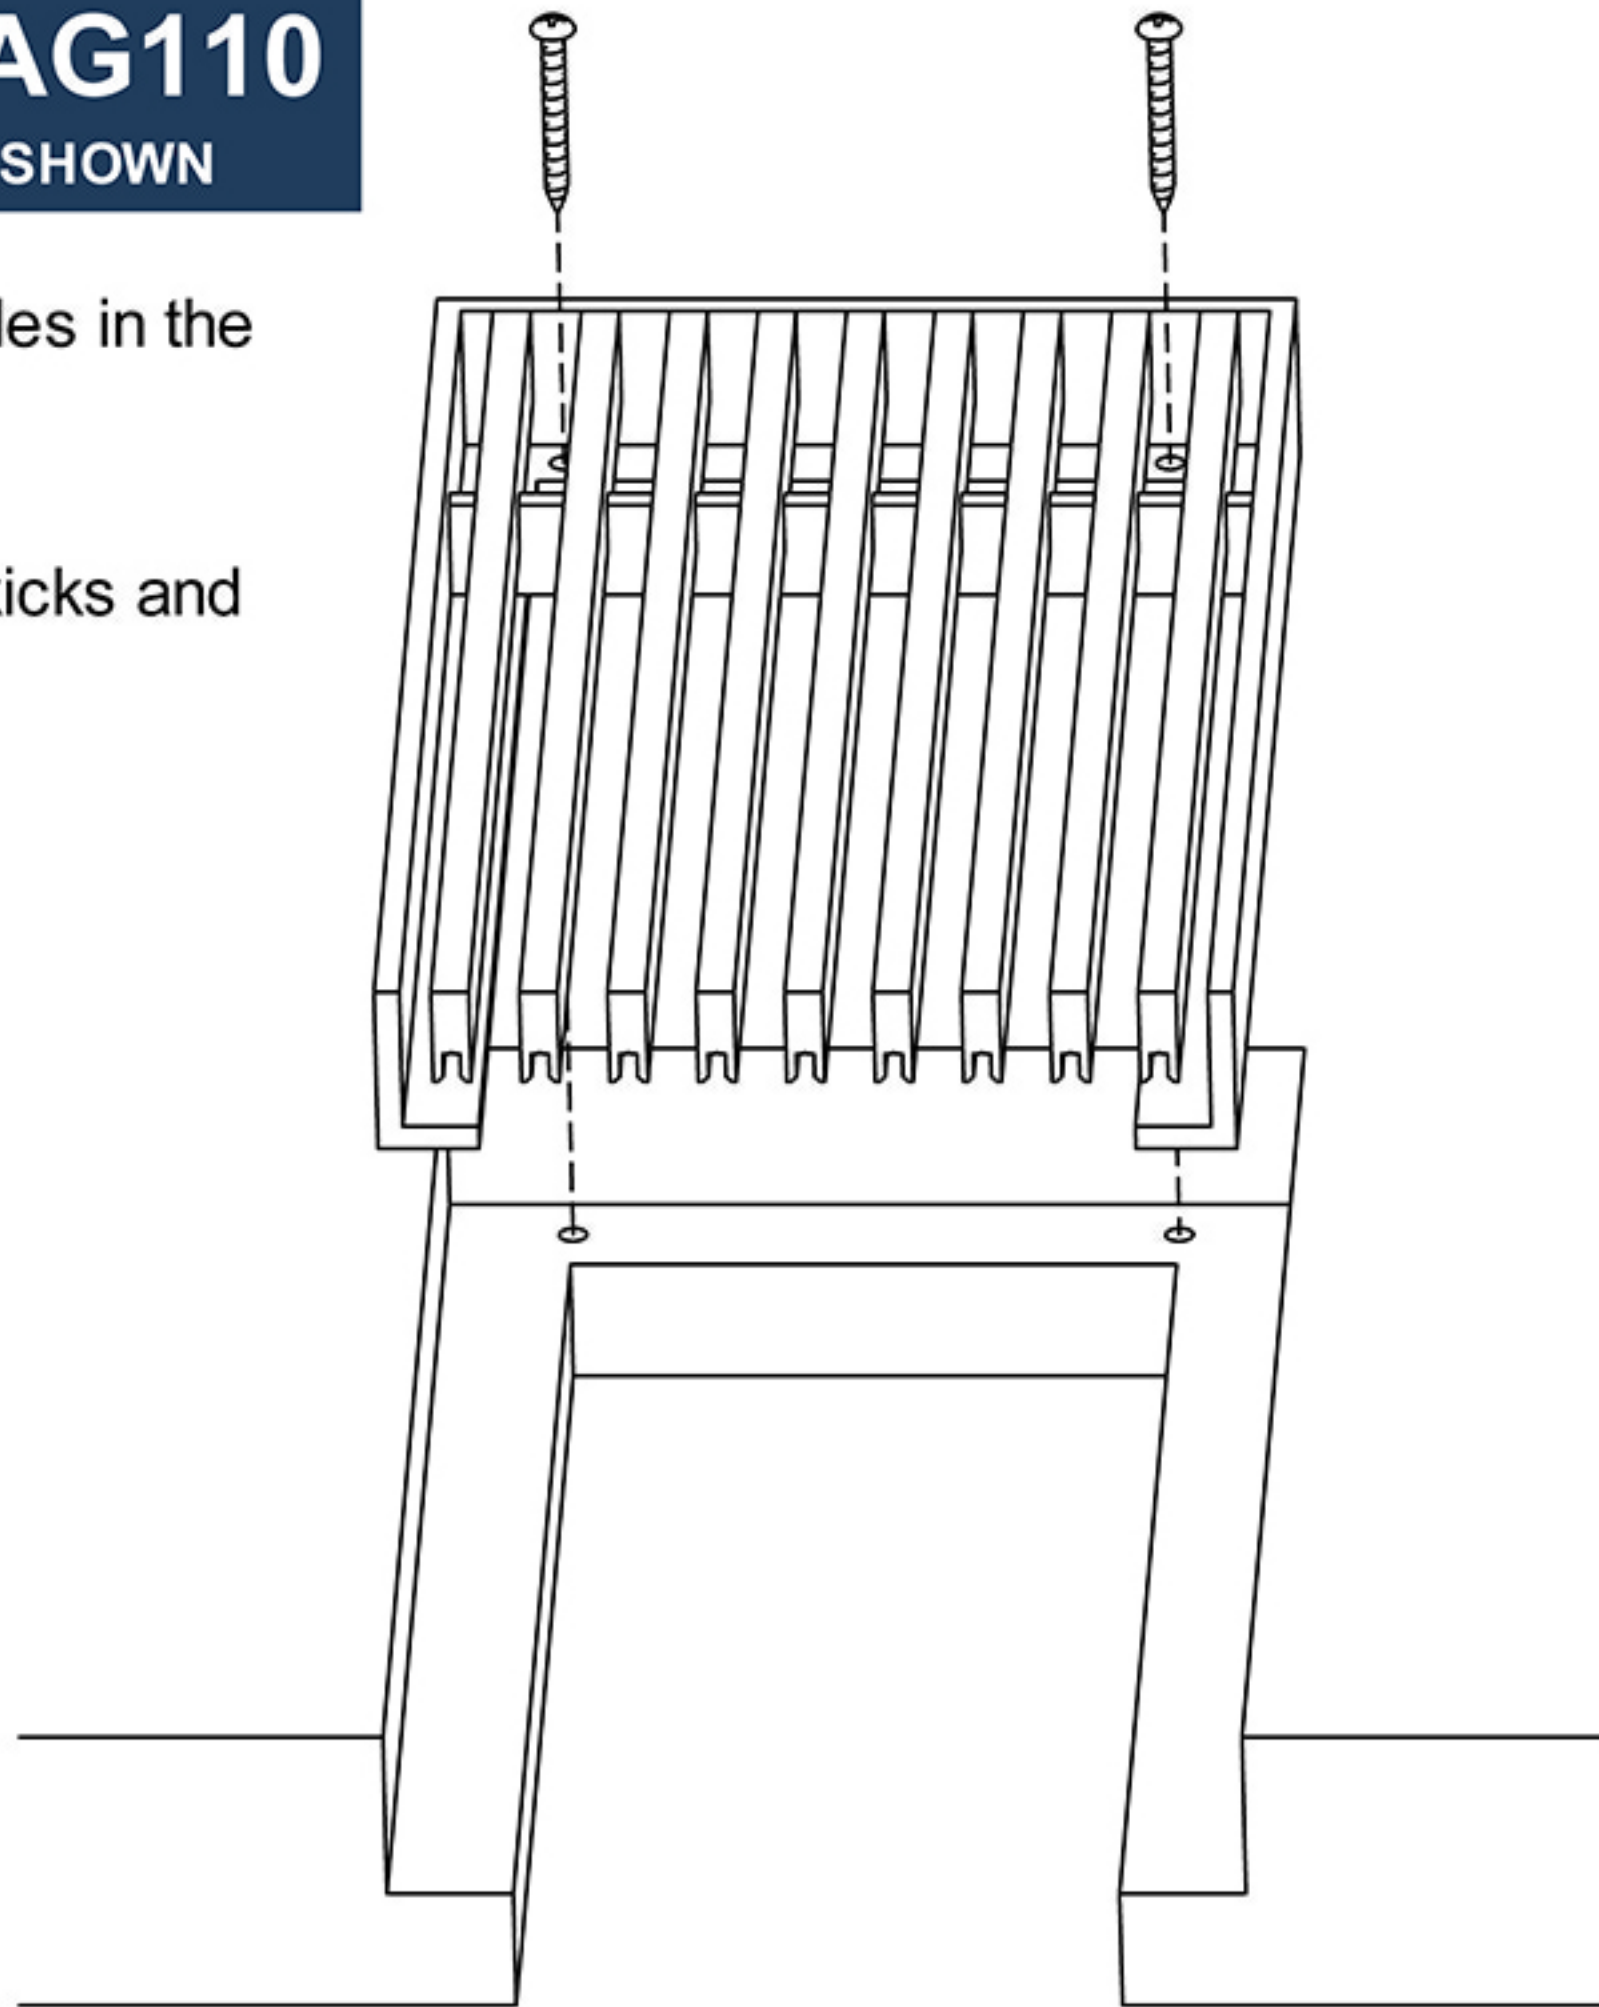

5

A FRAME

With mounting holes

AAG110
SHOWN

A frame style with countersunk mounting holes in the bottom of the frame.

Typical uses are for wall, ceiling, floor, toe-kicks and under benches.

AAG provides mounting fasteners.