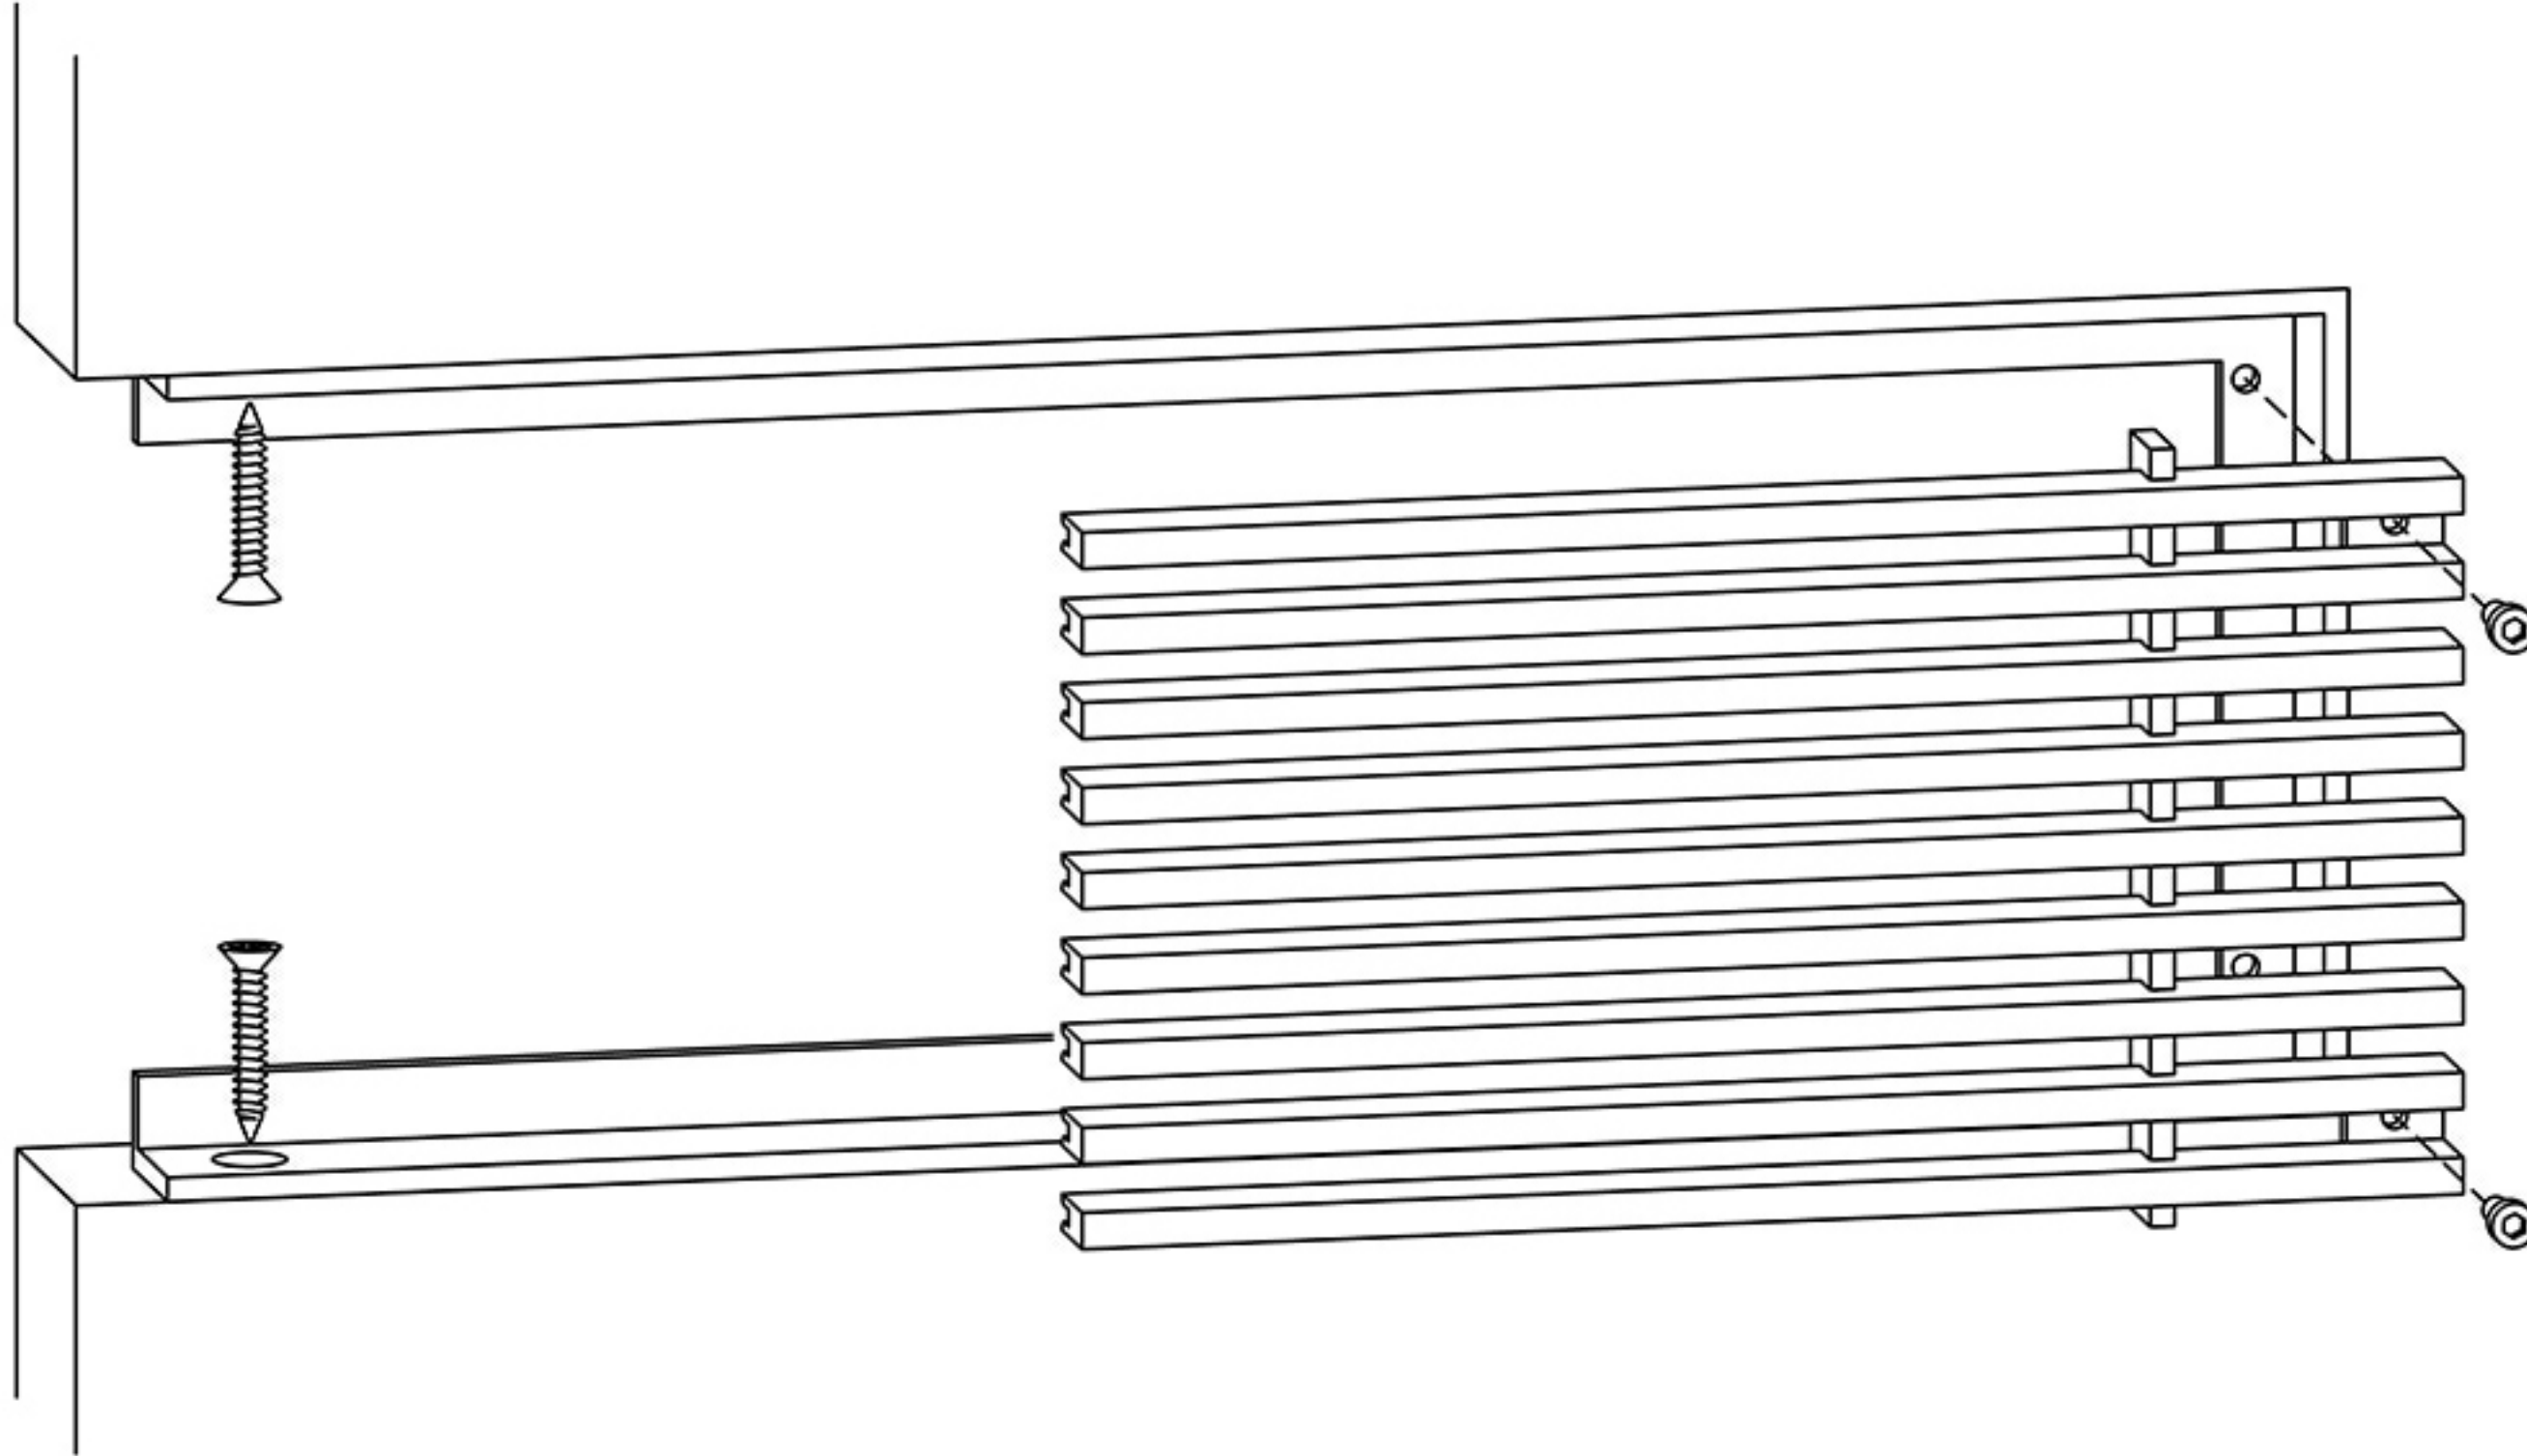

# A FRAME

*With mounting tabs*

# AAG110

SHOWN

A frame style with countersunk mounting holes on the inside of frame for fastening to the opening. Always with removable core. Used for wall and ceiling applications. AAG provides mounting fasteners.