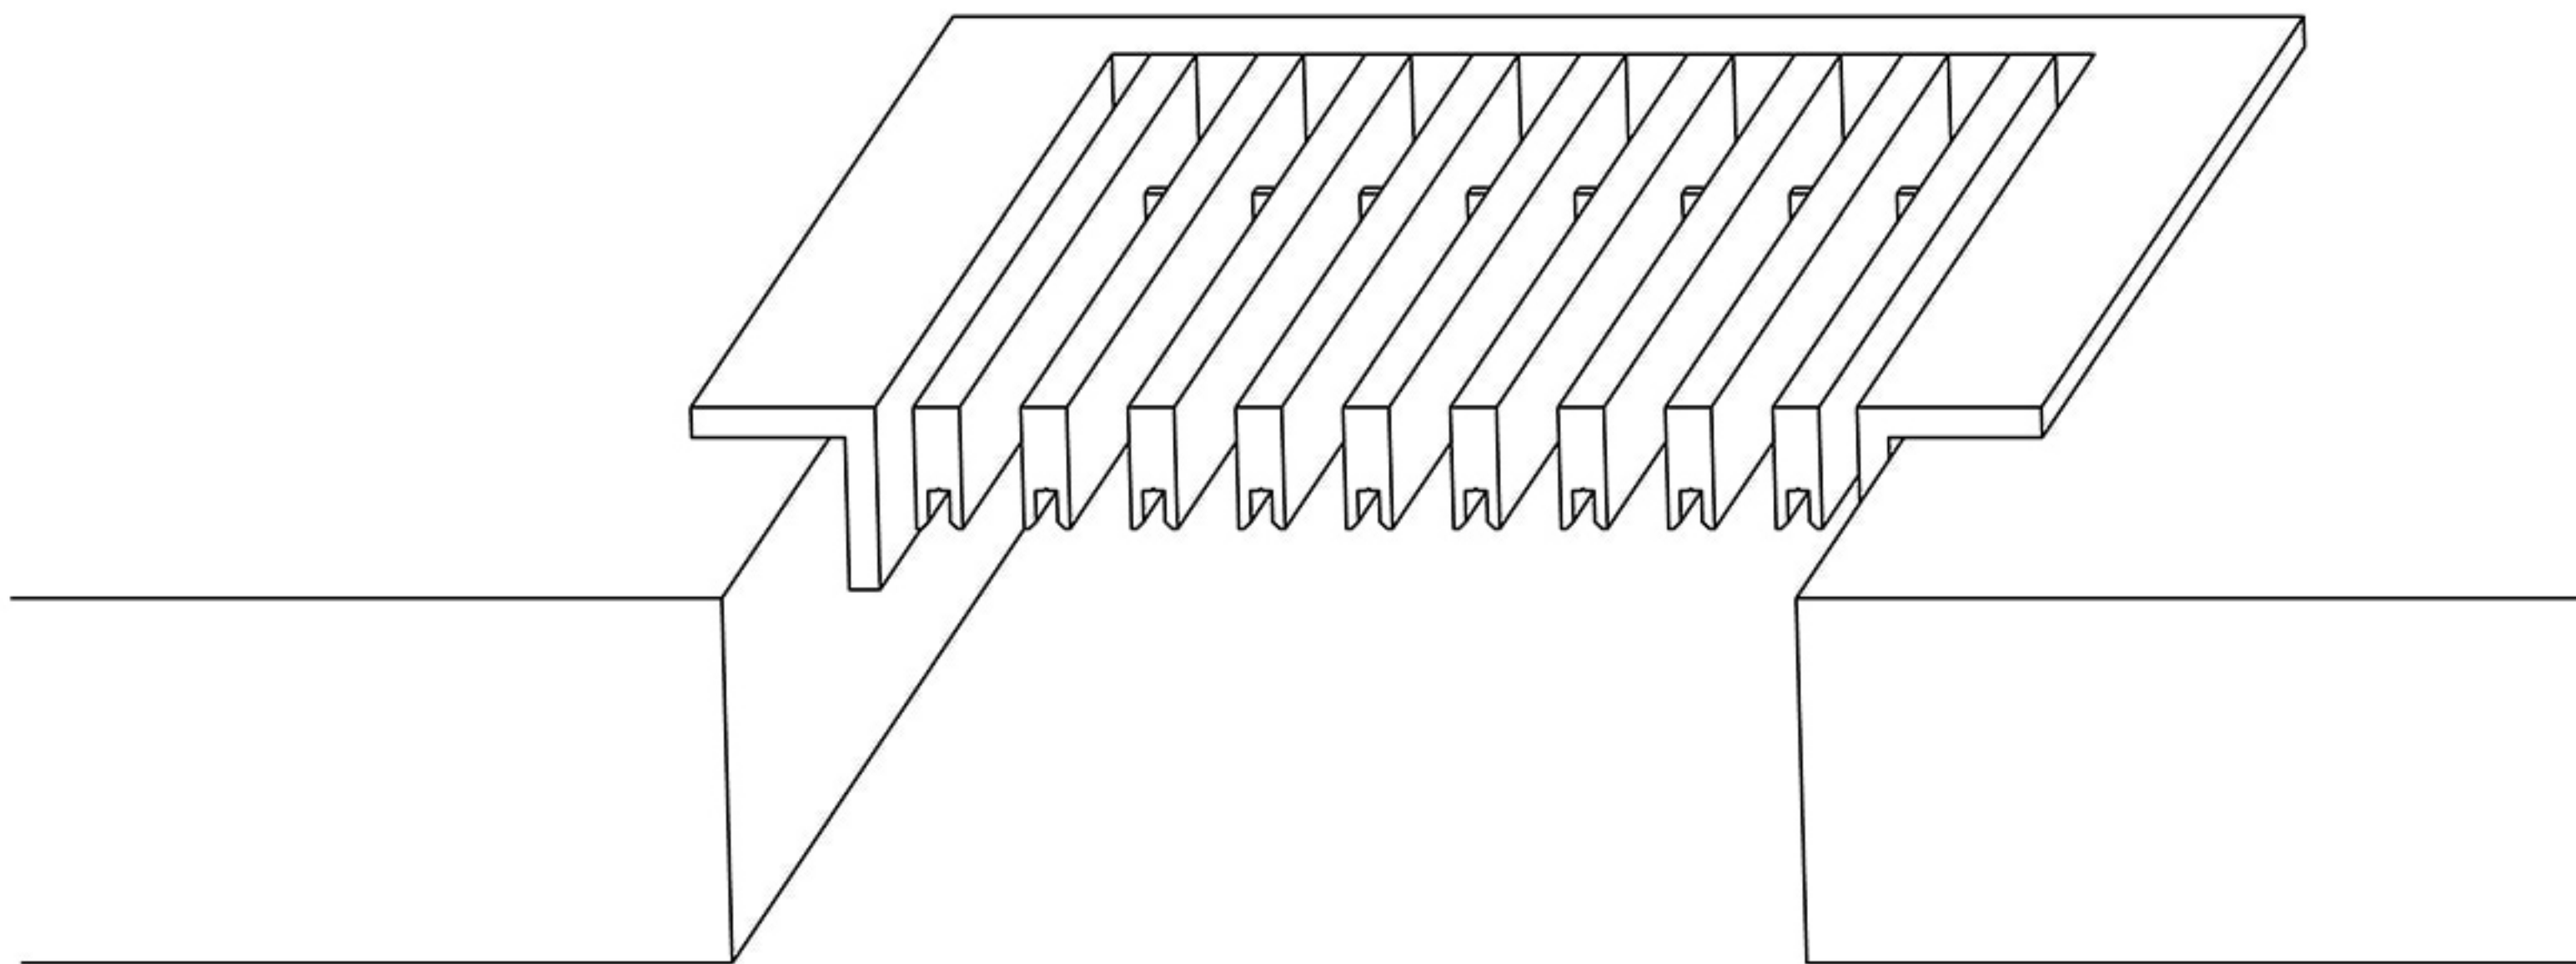

7

B FRAME

Drop in

AAG110

SHOWN

Drop in B frame typically used for a rough cut opening since the flange provides a crisp, clean, finished appearance.

Artistry in Architectural Grilles
custom architectural grilles and metal-work

SECTION NAME:	B-FRAME SECTION	
TITLE:	INSTALLATION DETAIL	
DRAWN BY:	QW	DRAWING #
		# 07
DATE:		SCALE:
		NOT TO SCALE

ADVANCED ARCH GRILLES
149 Denton Avenue, New Hyde Park, NY 11040
Voice: 516-488-0628 Fax: 516-488-0728
Email: sales@agrilles.com