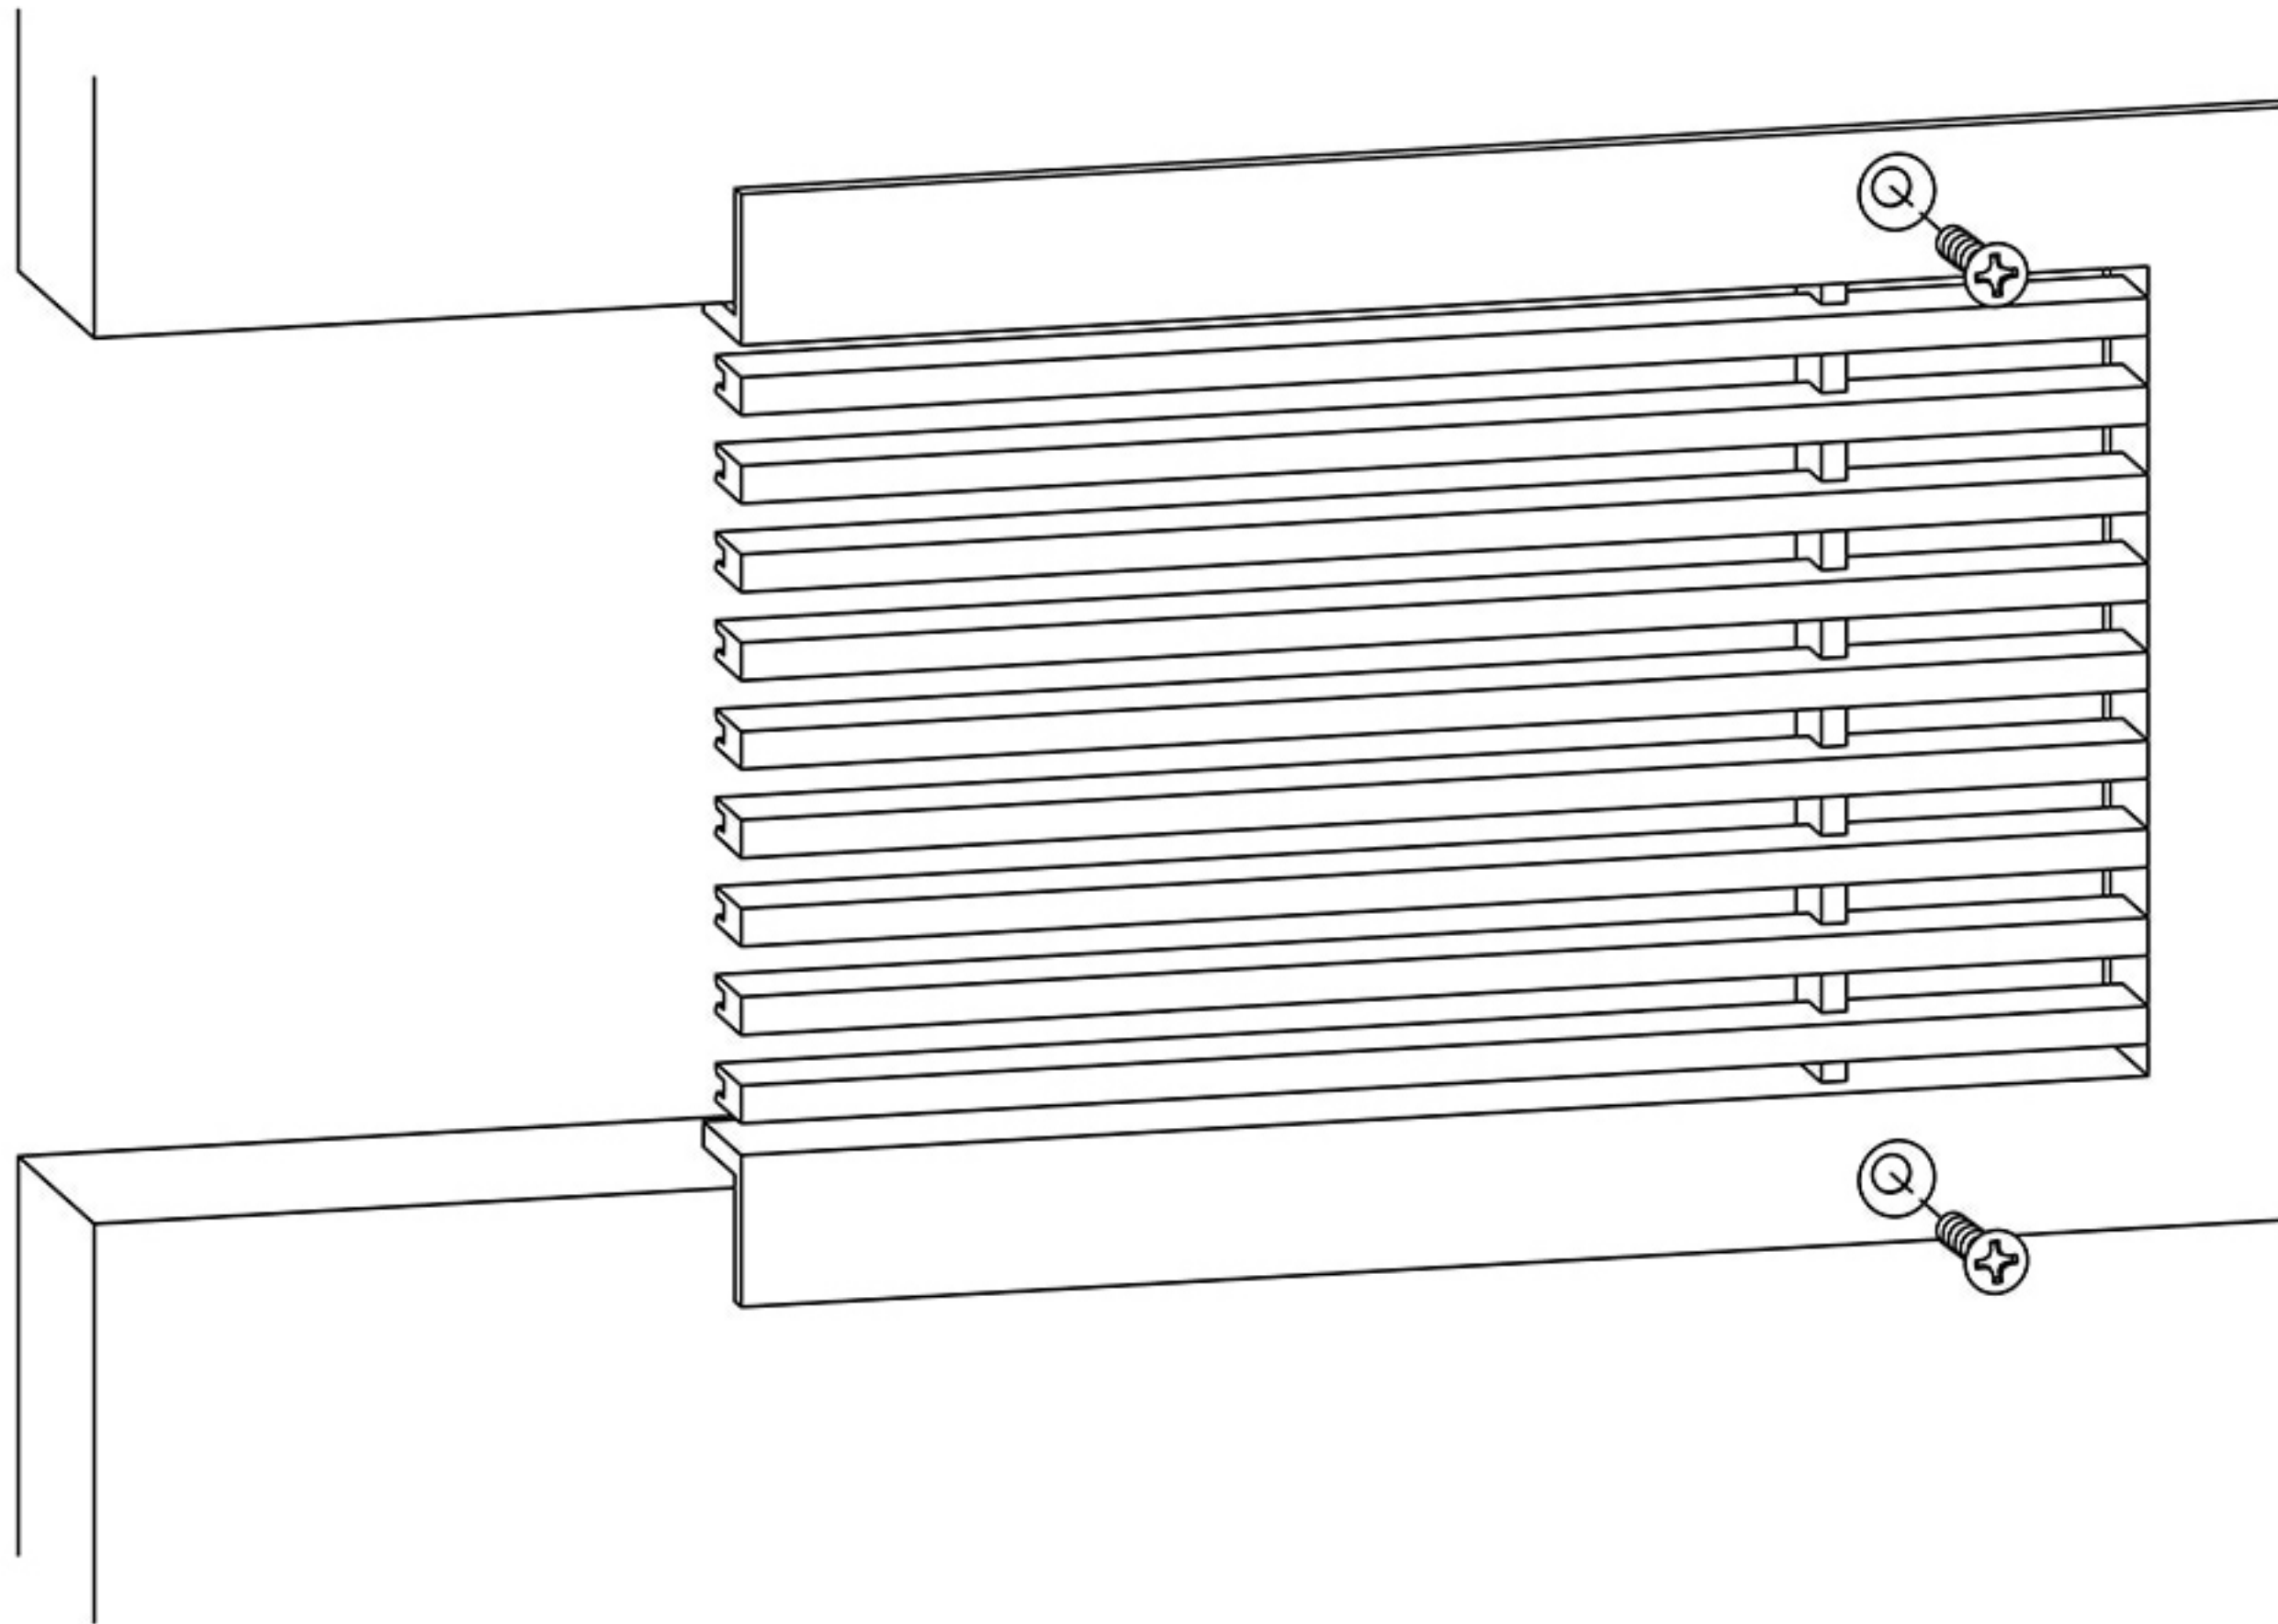

# B FRAME

Surface mounted with holes

# AAG110

SHOWN

Surface mounted B frame with countersunk mounting holes in the flange usually for wall or ceiling.

Artistry in Architectural Grilles  
custom architectural grilles and metal-work

SECTION NAME: B-FRAME SECTION	
TITLE: INSTALLATION DETAIL	
DRAWN BY: QW	DRAWING # # 09
DATE:	SCALE: NOT TO SCALE