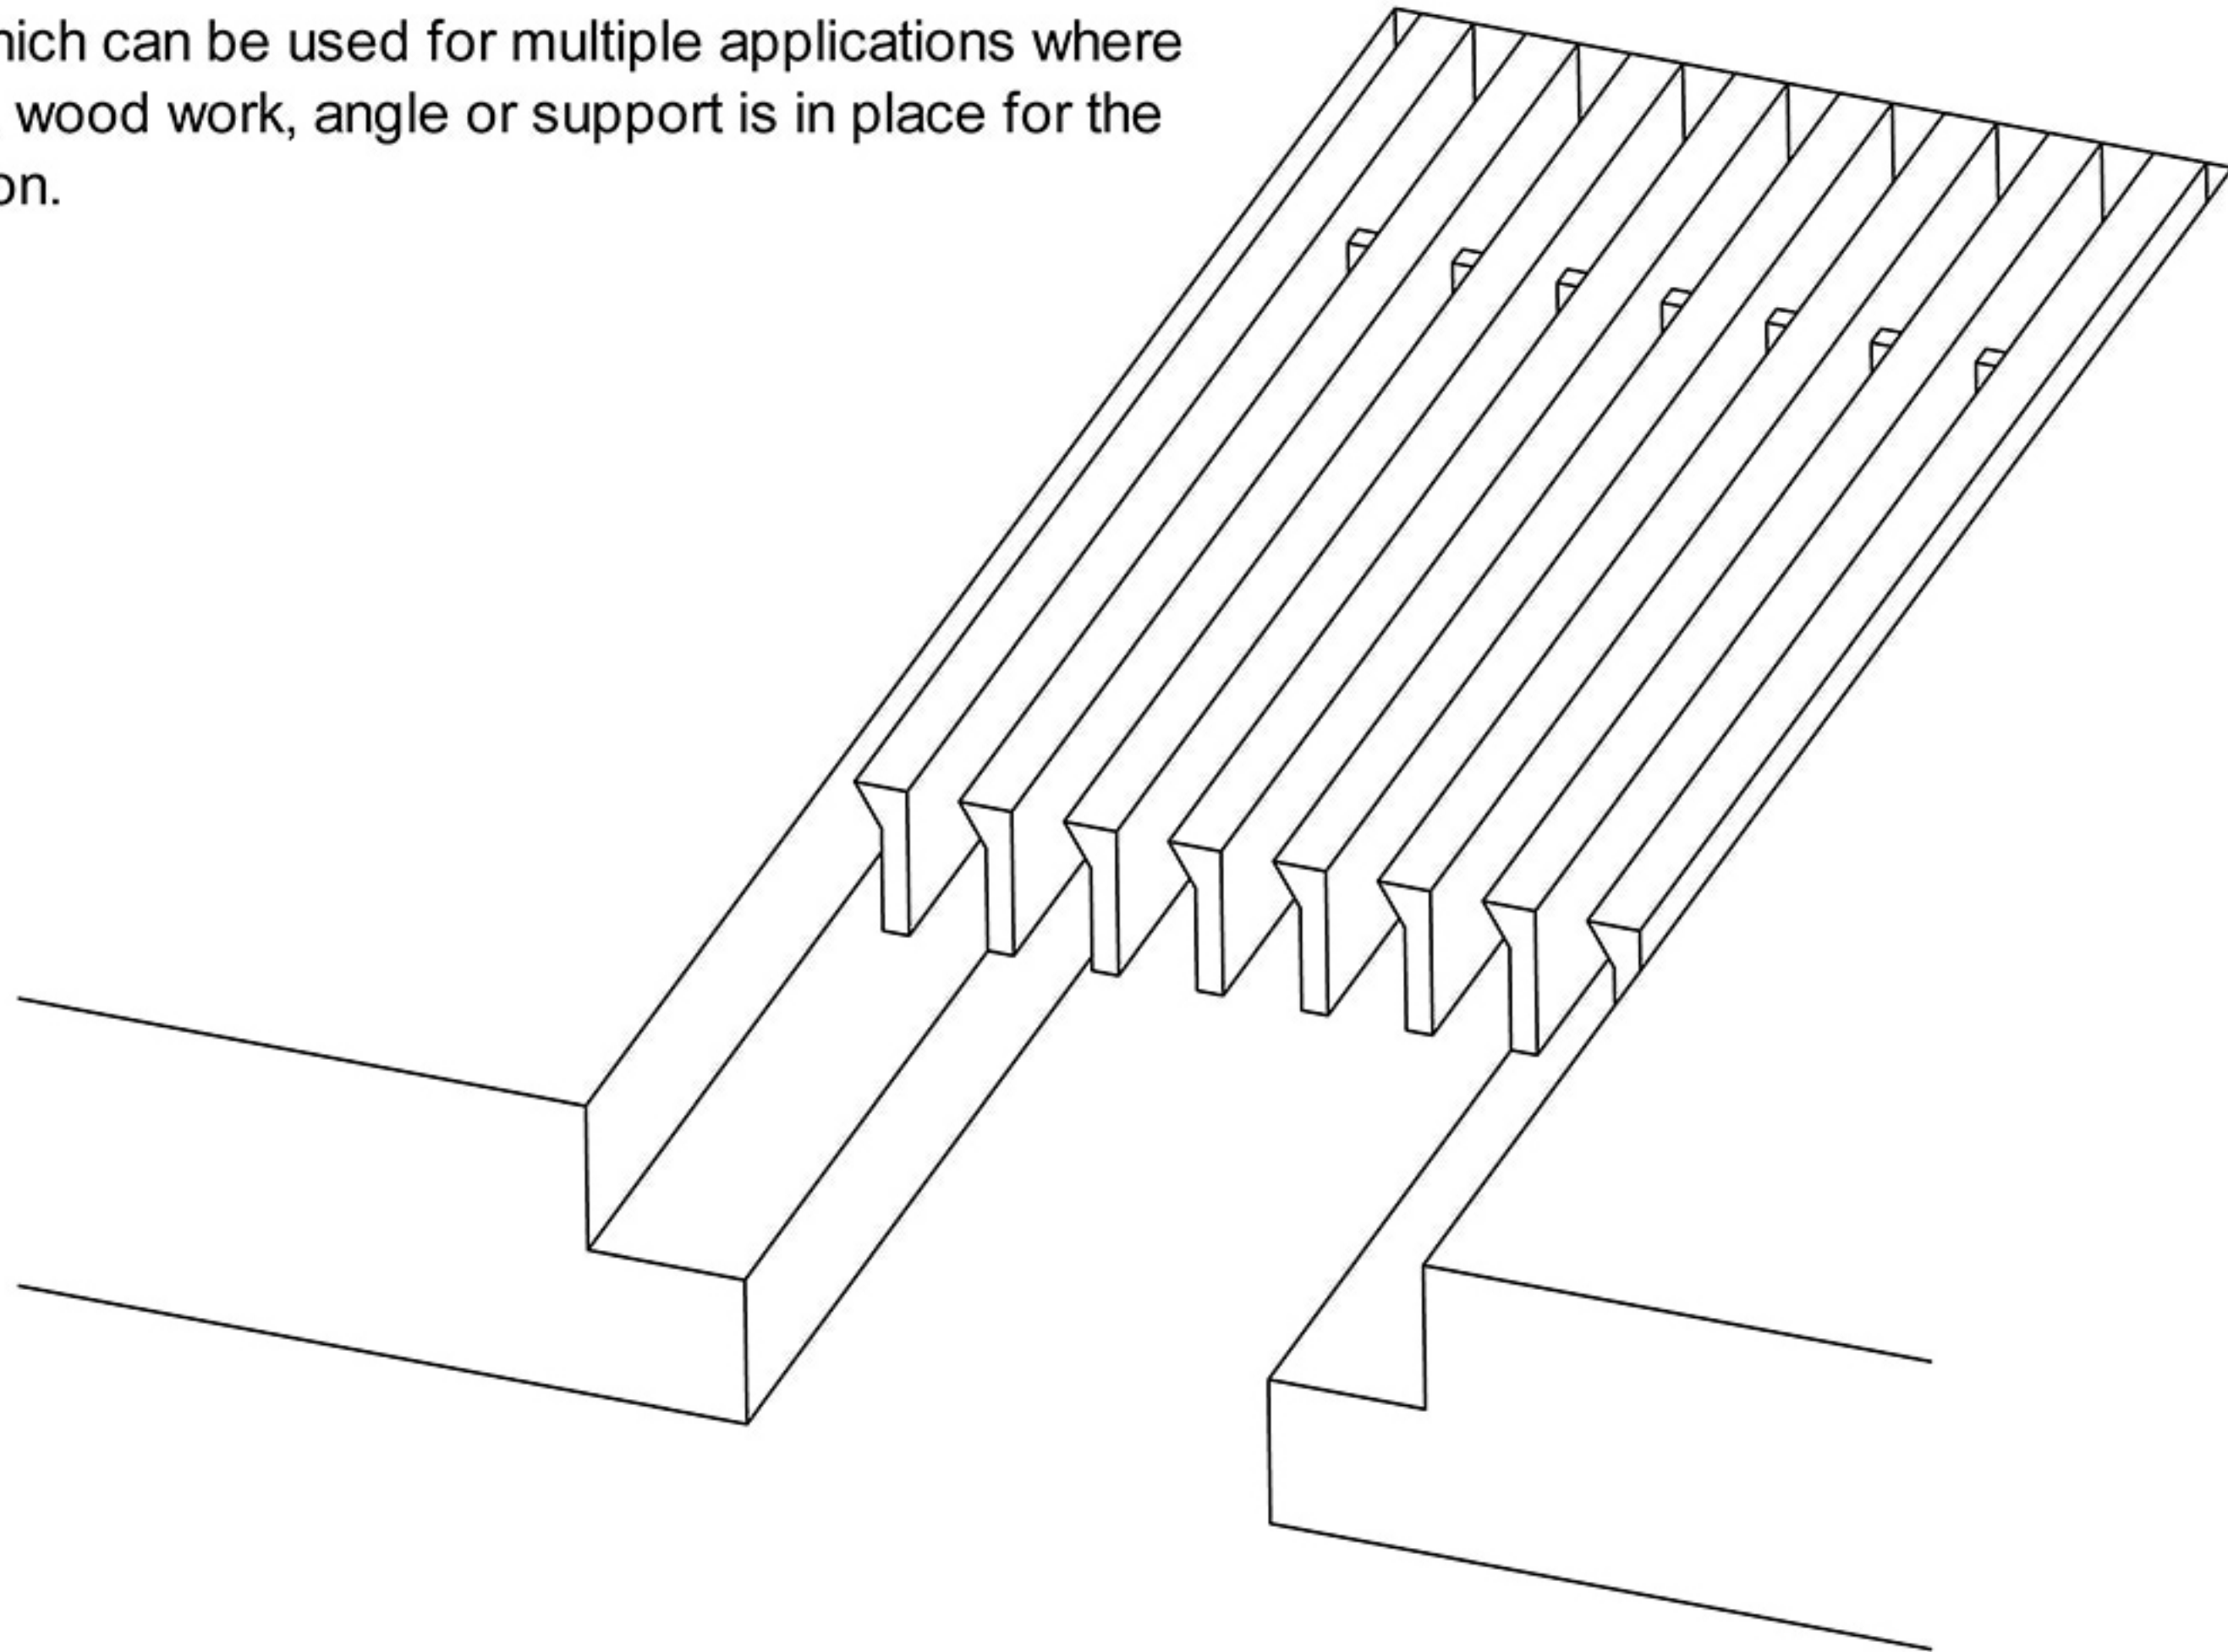

1

CORE ONLY

AAG220
SHOWN

Drop in core which can be used for multiple applications where either blocking, wood work, angle or support is in place for the core to rest upon.

Artistry in Architectural Grilles
custom architectural grilles and metal-work