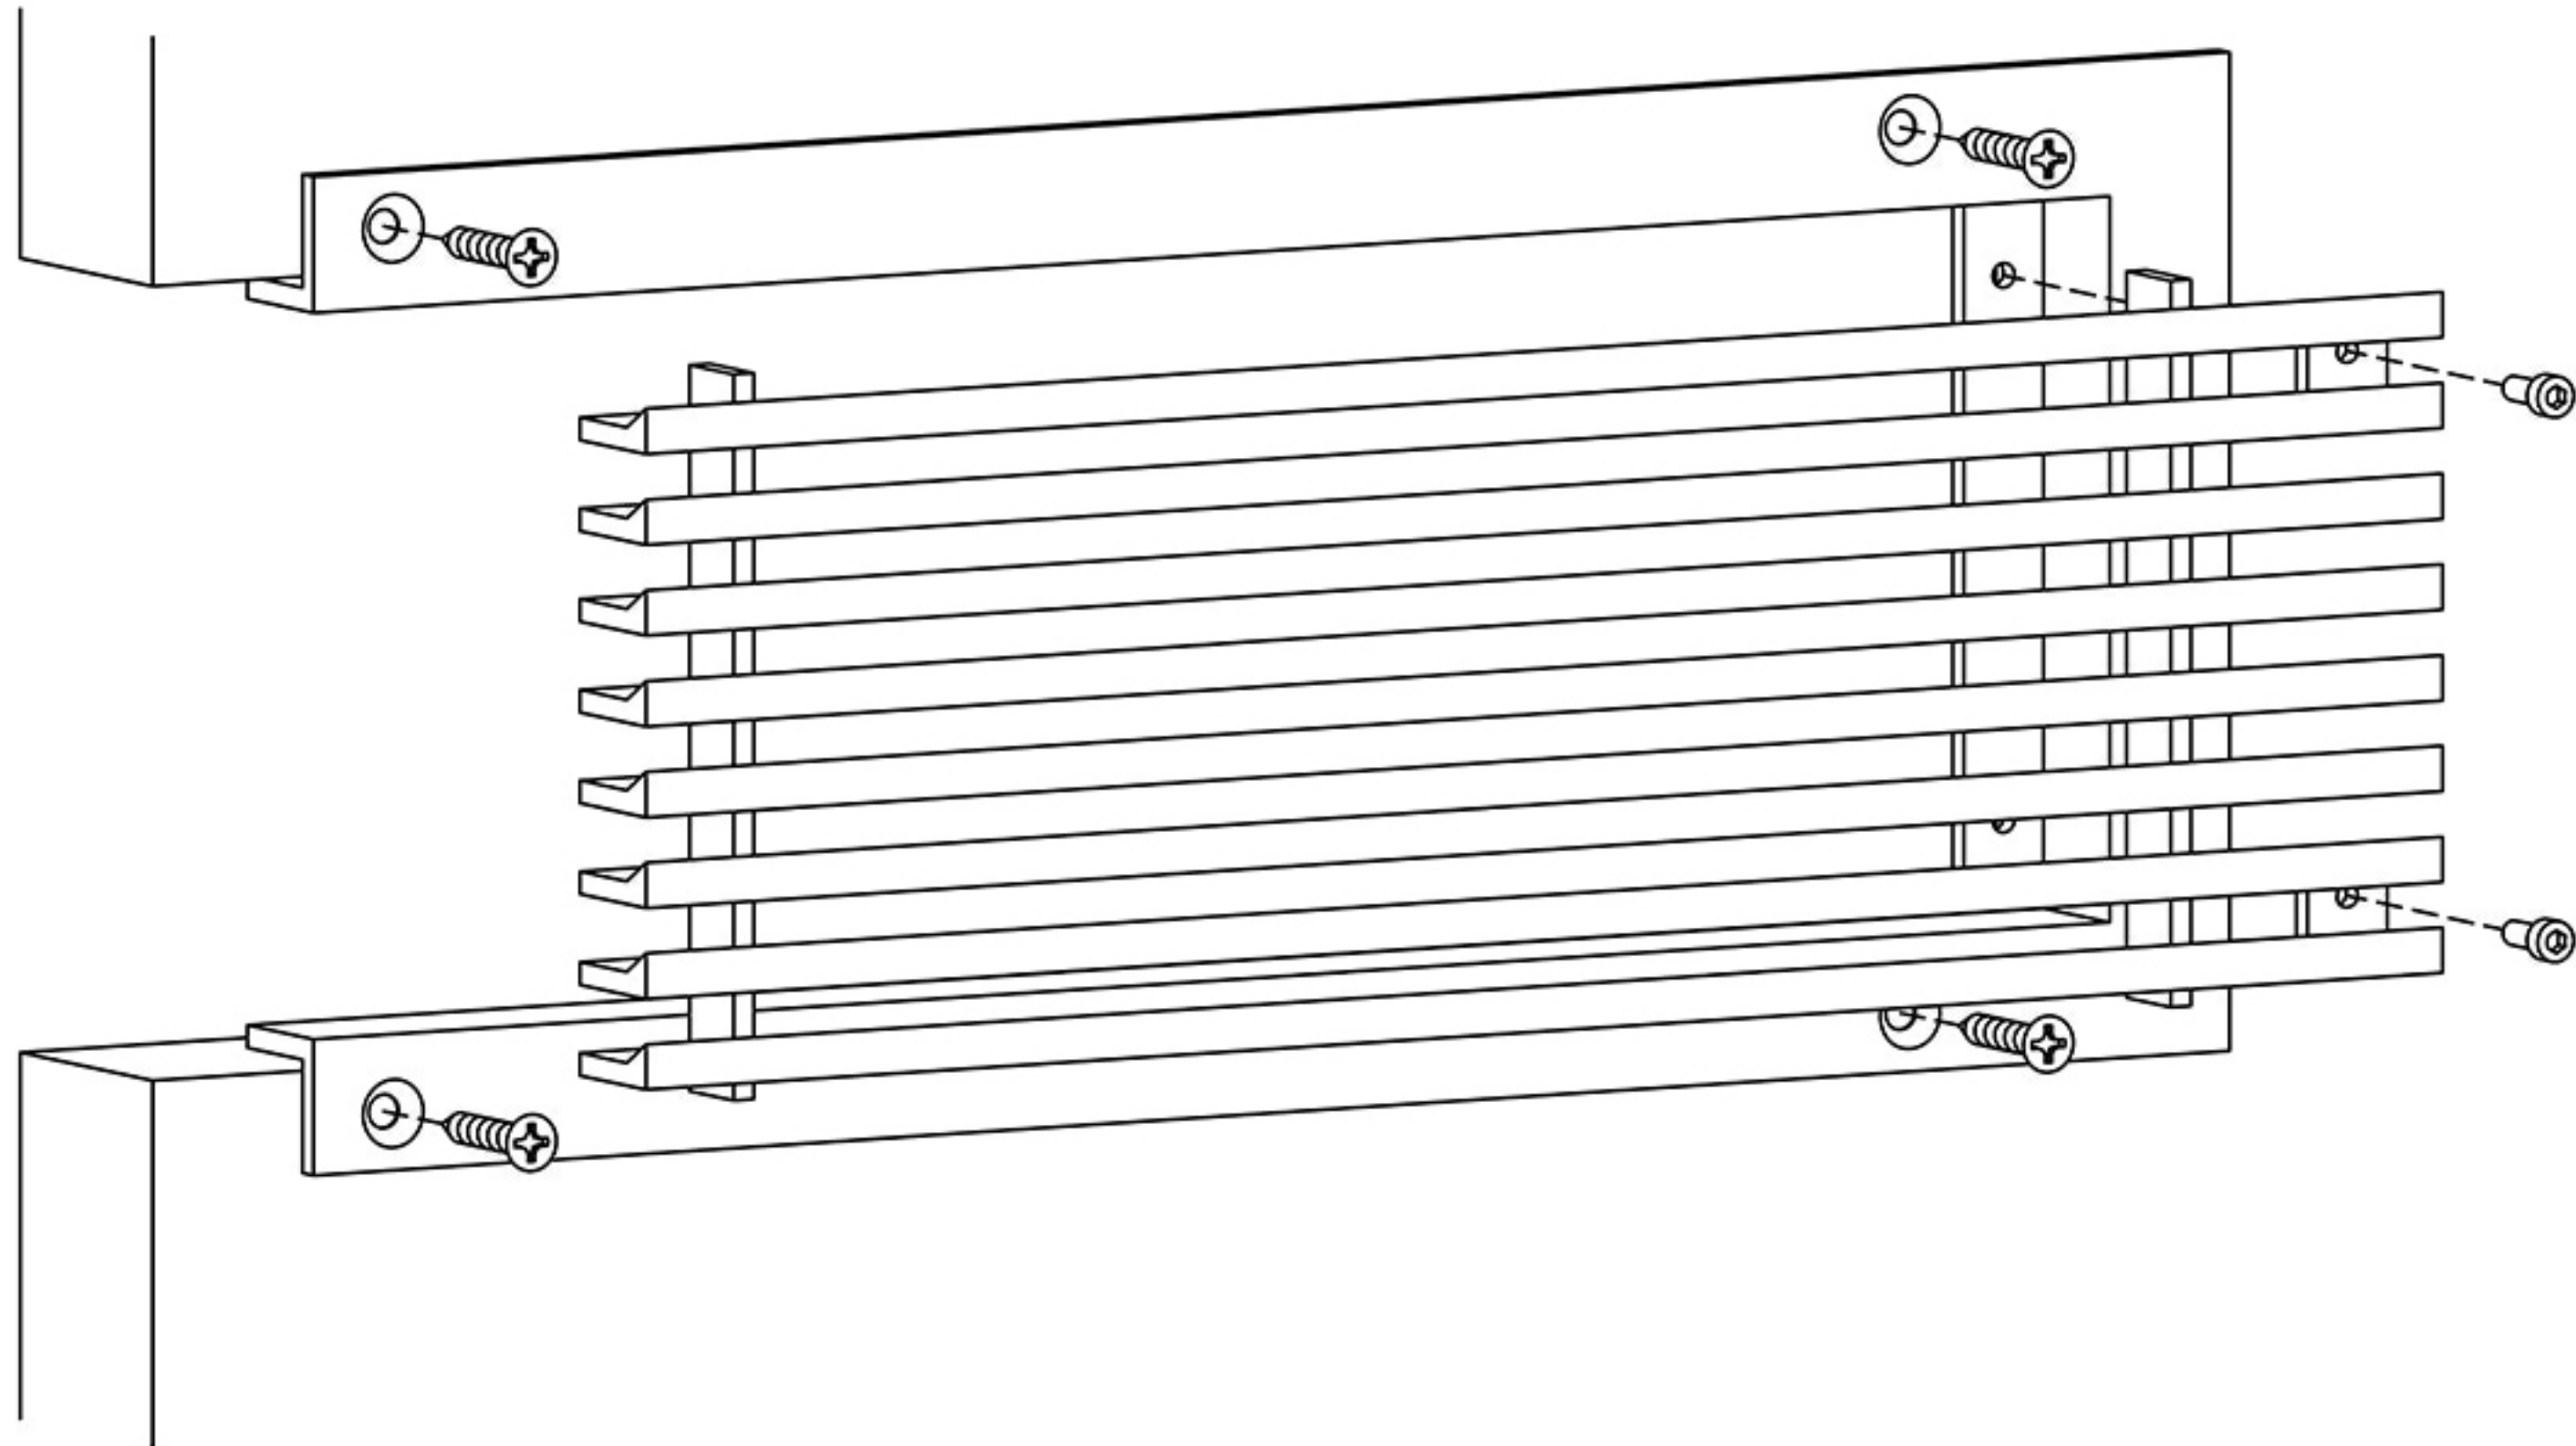

10

B FRAME

Mounting holes-Removable core

AAG220

SHOWN

Surface mounted B frame with countersunk mounting holes in the flange and removable core. For ceiling and walls where access is important.

Artistry in Architectural Grilles
custom architectural grilles and metal-work

SECTION NAME: B-FRAME SECTION	
TITLE: INSTALLATION DETAIL	
DRAWN BY: QW	DRAWING # # 10
DATE:	SCALE: NOT TO SCALE

ADVANCED ARCH GRILLES
149 Denton Avenue, New Hyde Park, NY 11040
Voice: 516-488-0628 Fax: 516-488-0728
Email: sales@aagrilles.com