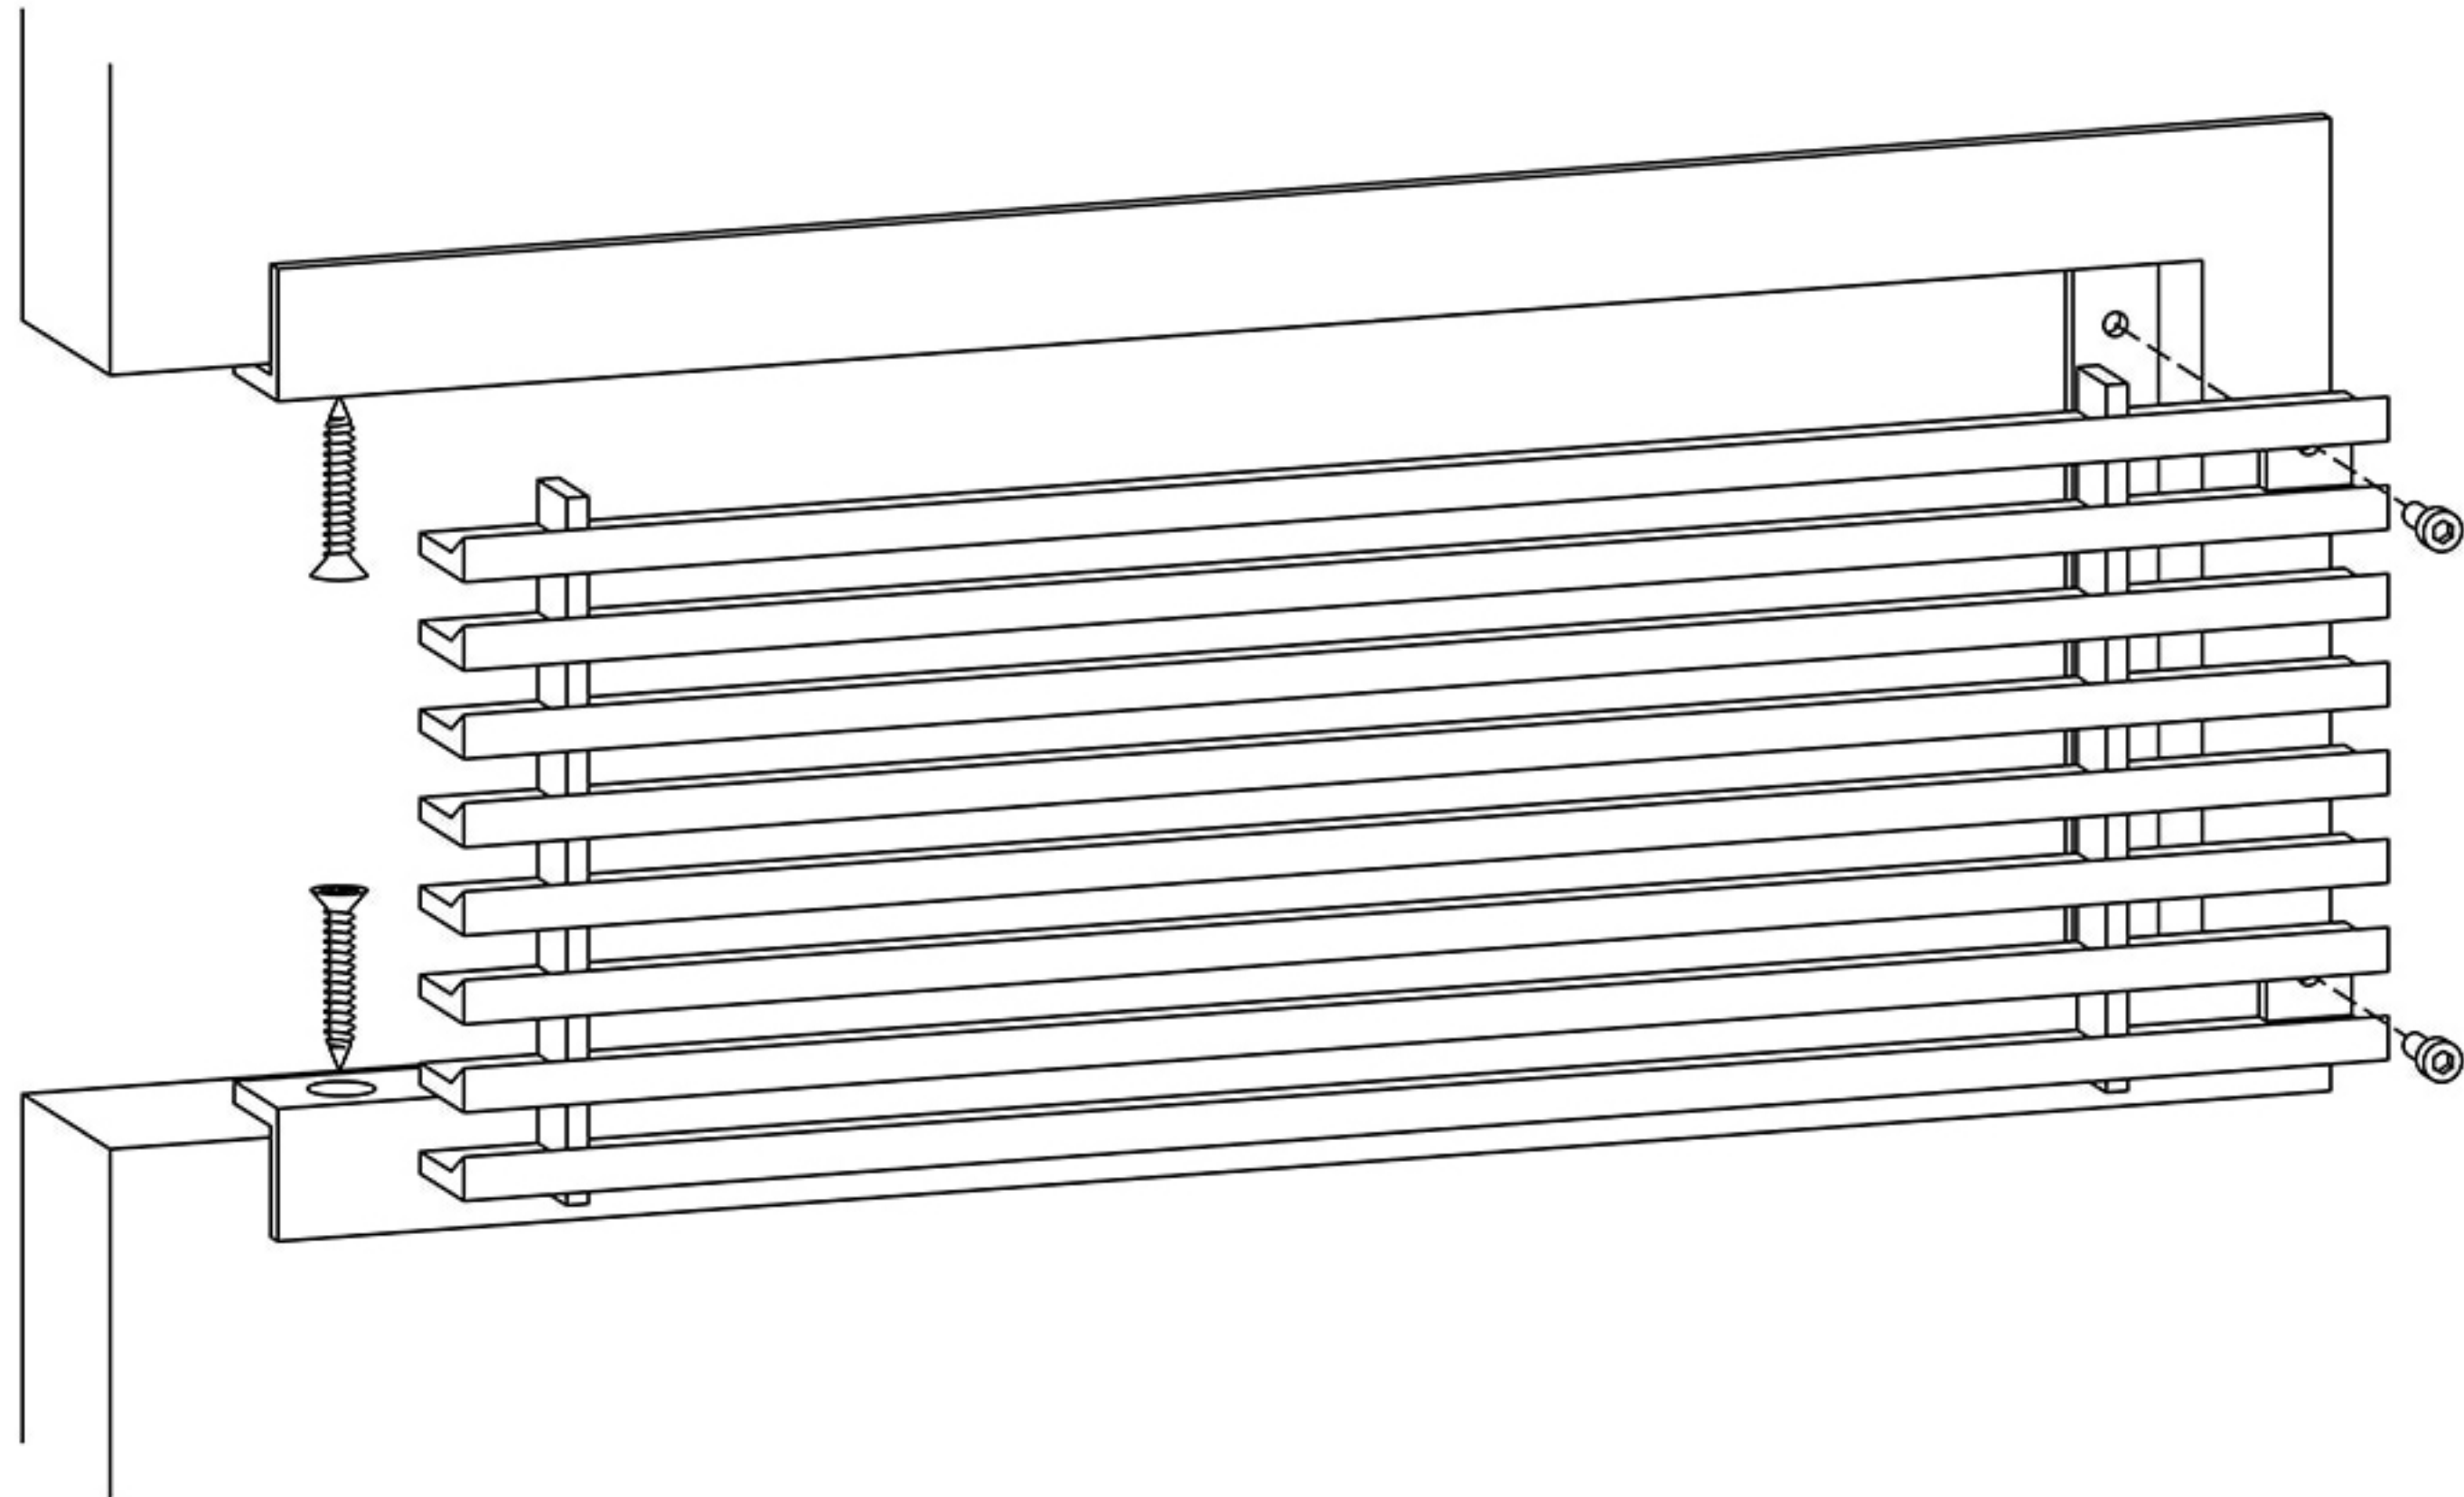

11

B FRAME

Concealed mounting holes-Removable core

AAG220

SHOWN

B frame with countersunk mounting holes through the side of frame for fastening to opening, with removable core. For ceiling and walls where access is important.