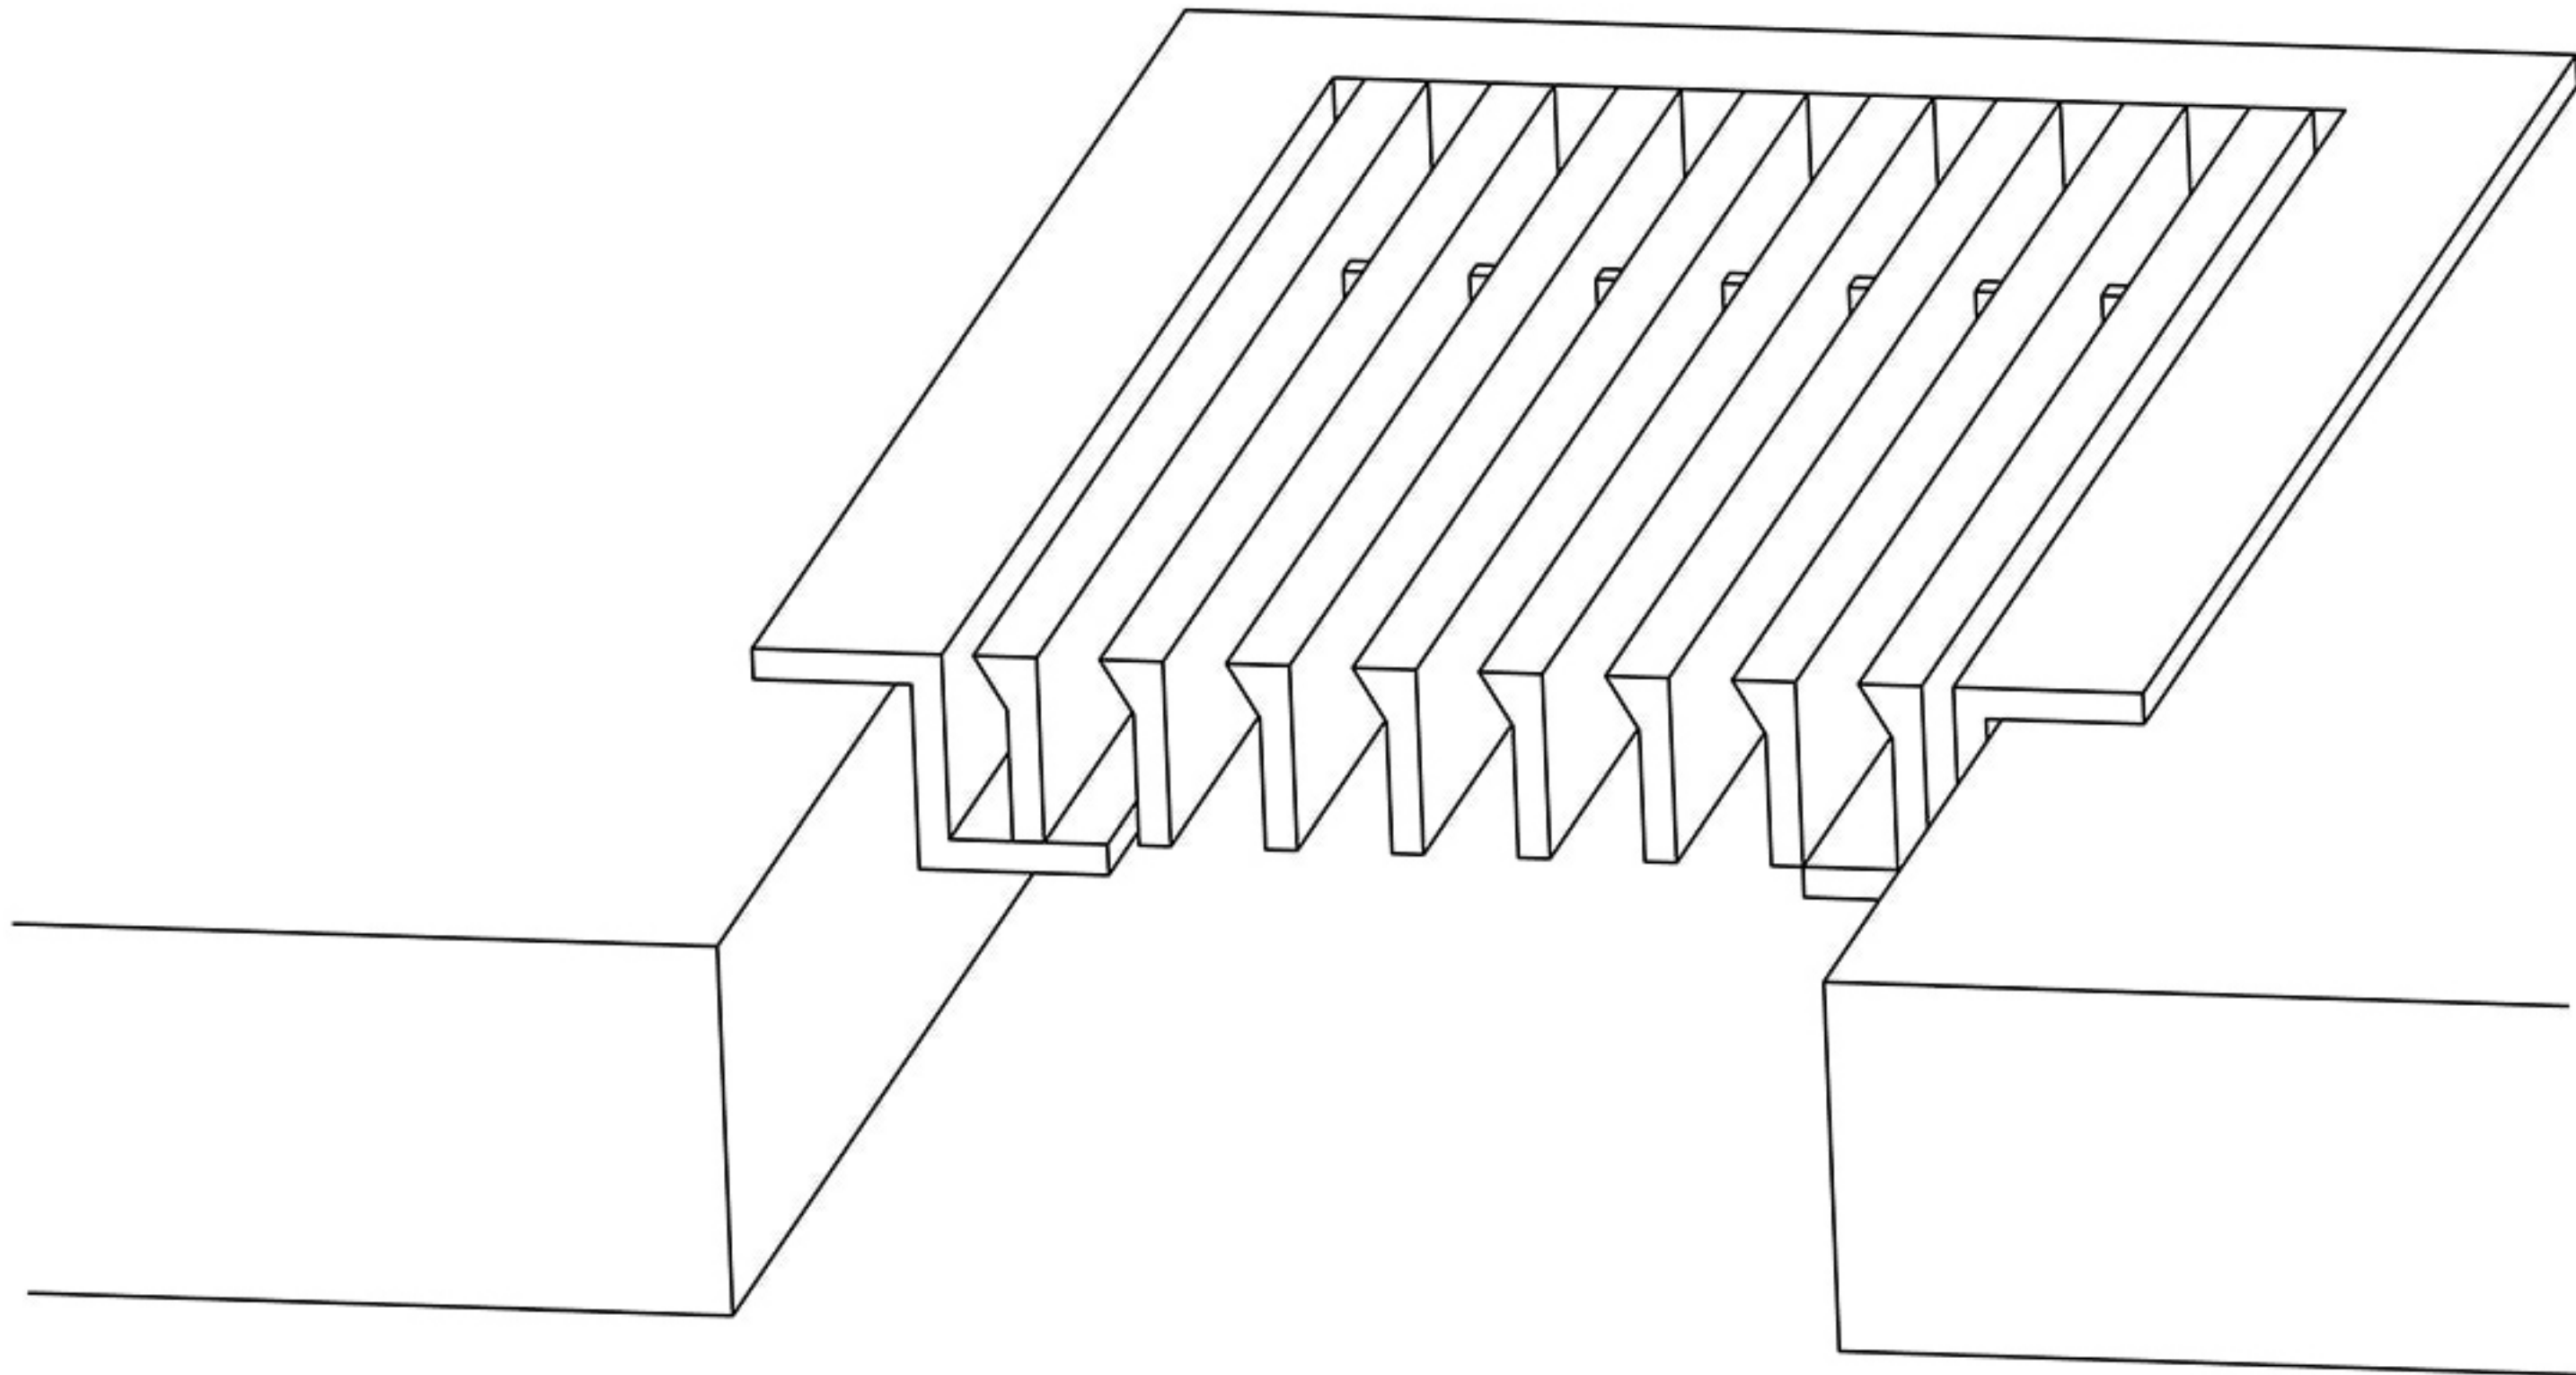

15

C FRAME

Drop in

AAG220

SHOWN

C frame drop in application typically used for floor or sill application.

Artistry in Architectural Grilles
custom architectural grilles and metal-work

SECTION NAME:	C-FRAME SECTION
TITLE:	INSTALLATION DETAIL
DRAWN BY:	QW
DRAWING #:	# 15
DATE:	
SCALE:	NOT TO SCALE