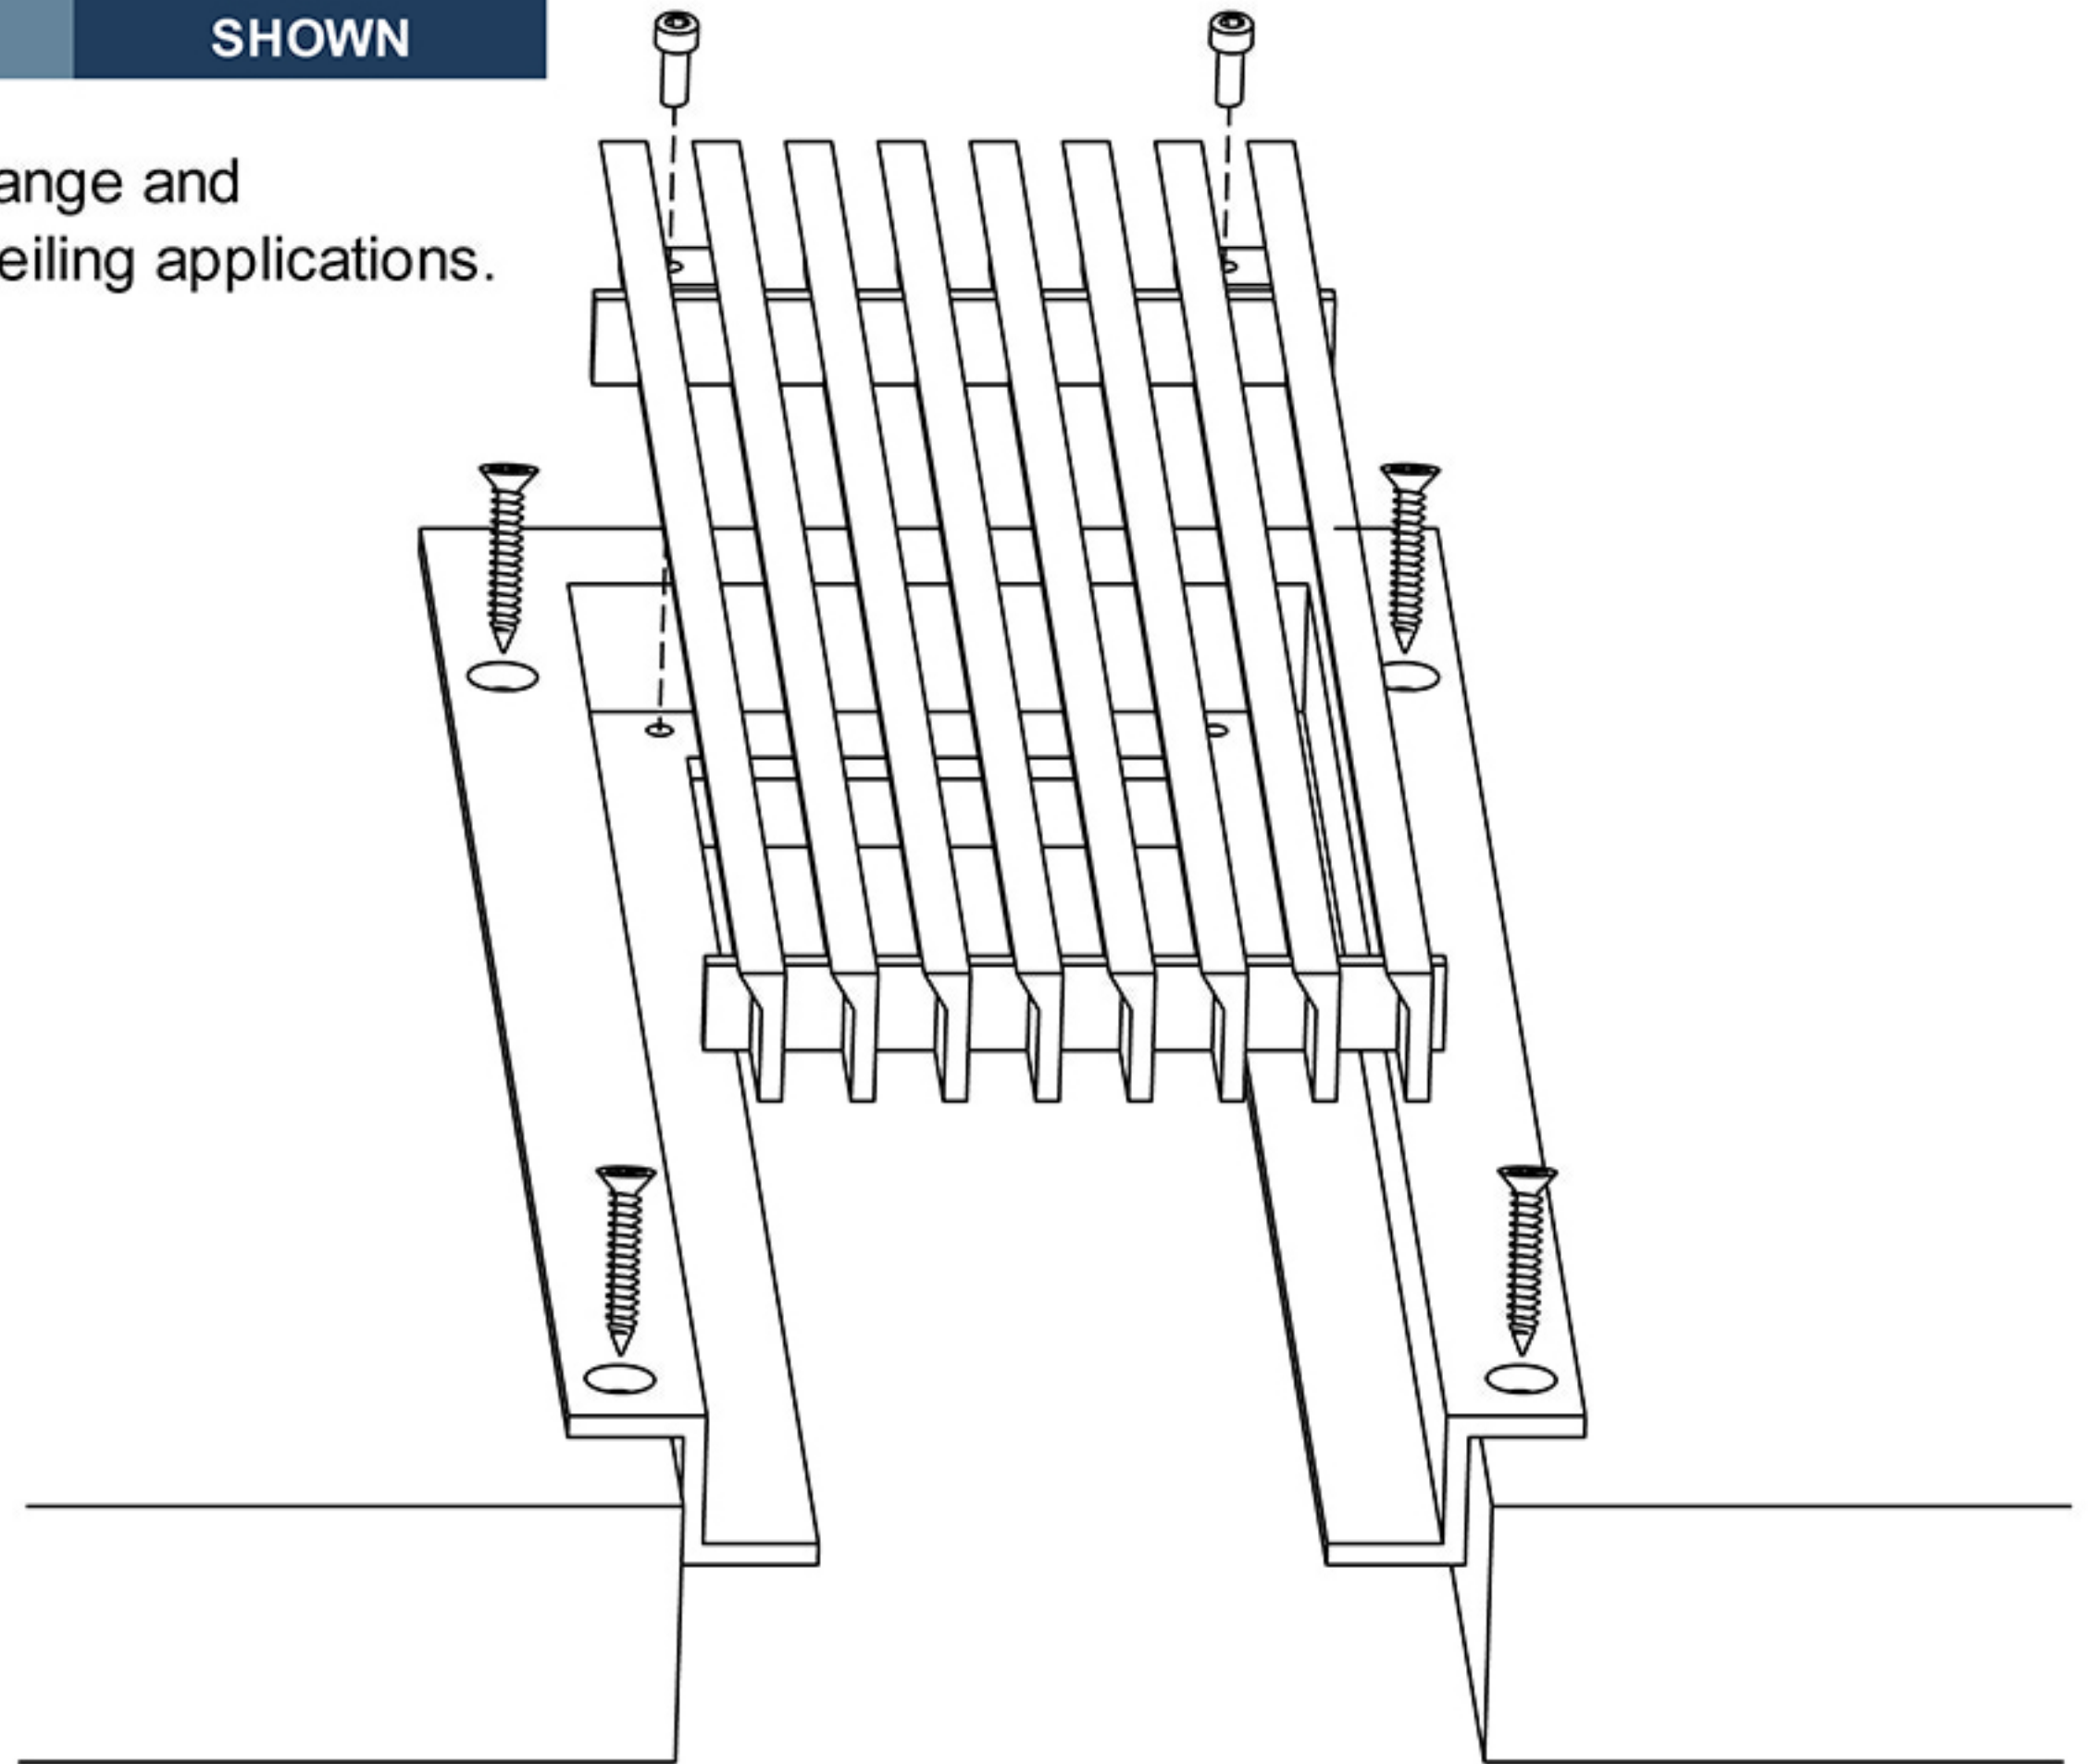

16

C FRAME

Mounting holes-Removable core

AAG220

SHOWN

C frame with countersunk holes in flange and removable core; used for wall and ceiling applications.

Artistry in Architectural Grilles
custom architectural grilles and metal-work

SECTION NAME:	C-FRAME SECTION	
TITLE:	INSTALLATION DETAIL	
DRAWN BY:	QW	DRAWING #
DATE:		# 16
		SCALE:
		NOT TO SCALE

ADVANCED ARCH GRILLES
149 Denton Avenue, New Hyde Park, NY 11040
Voice: 516-488-0628 Fax: 516-488-0728
Email: sales@agrilles.com