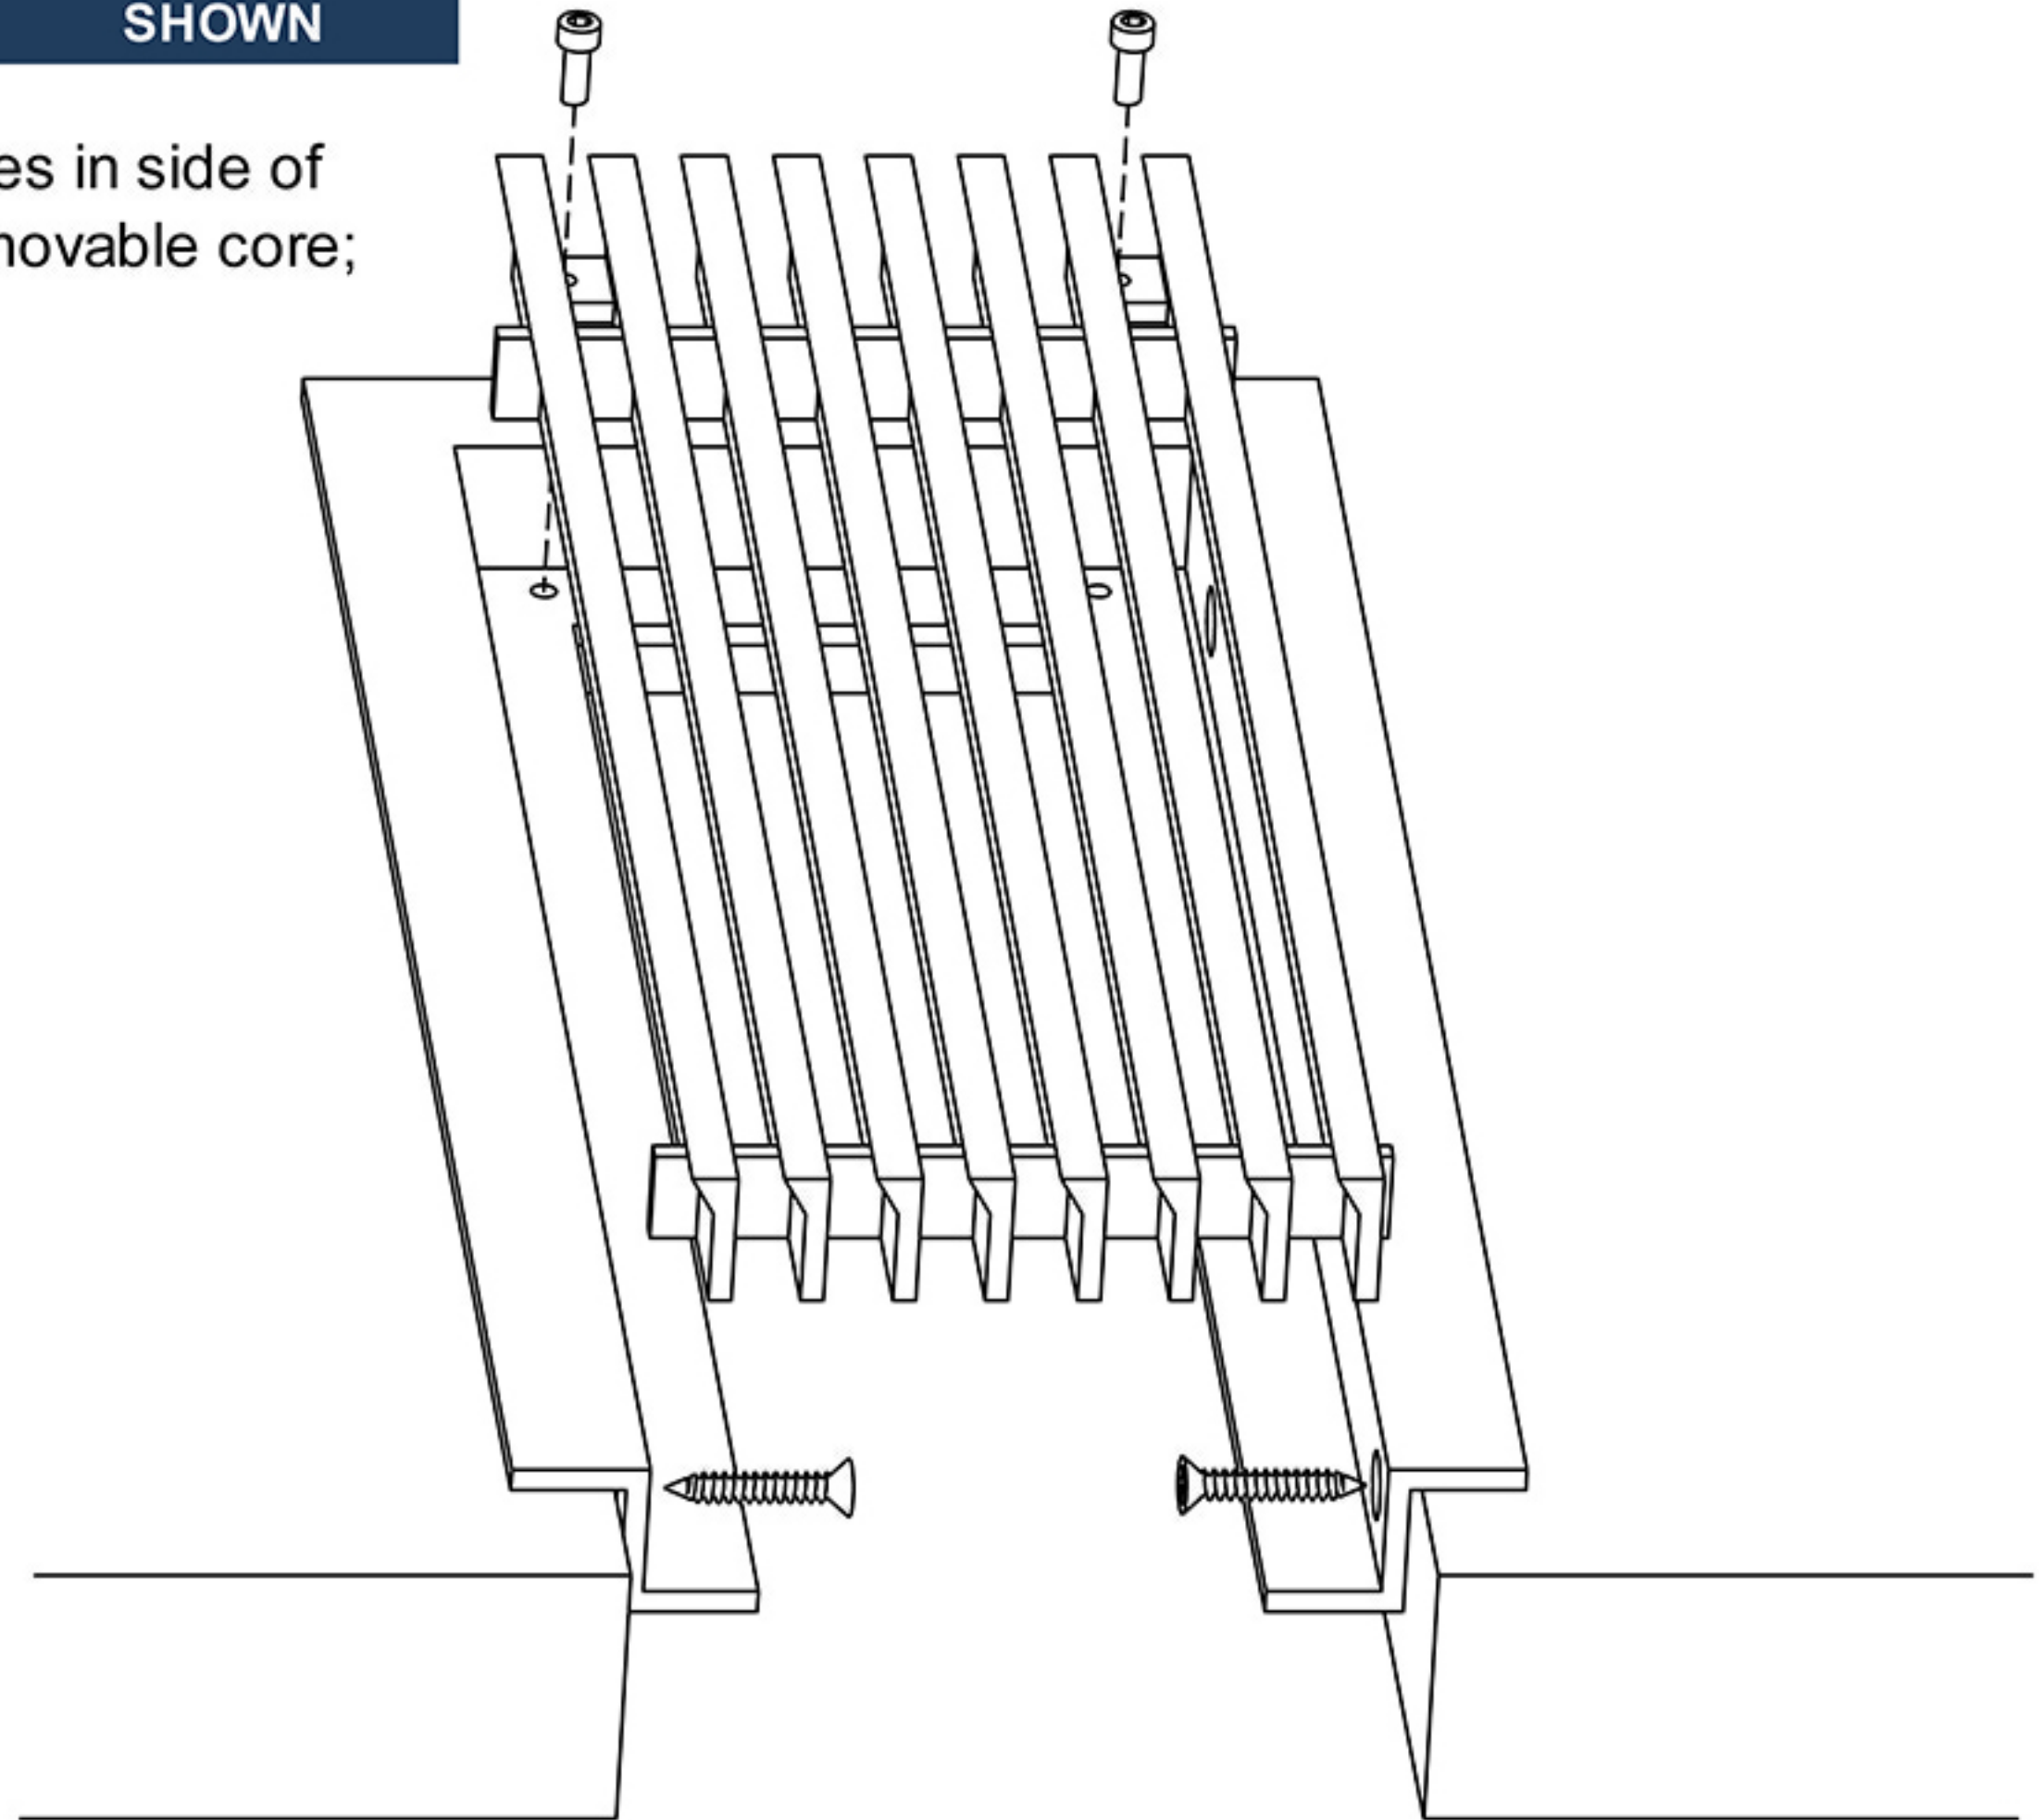

17

C FRAME

Concealed mounting holes-Removable core

AAG220

SHOWN

C frame with countersunk mounting holes in side of frame for fastening to opening, with removable core; wall and ceiling applications.

Artistry in Architectural Grilles
custom architectural grilles and metal-work

SECTION NAME:	C-FRAME SECTION	
TITLE:	INSTALLATION DETAIL	
DRAWN BY:	QW	DRAWING #
DATE:		# 17
		SCALE:
		NOT TO SCALE

ADVANCED ARCH GRILLES
149 Denton Avenue, New Hyde Park, NY 11040
Voice: 516-488-0628 Fax: 516-488-0728
Email: sales@agrilles.com