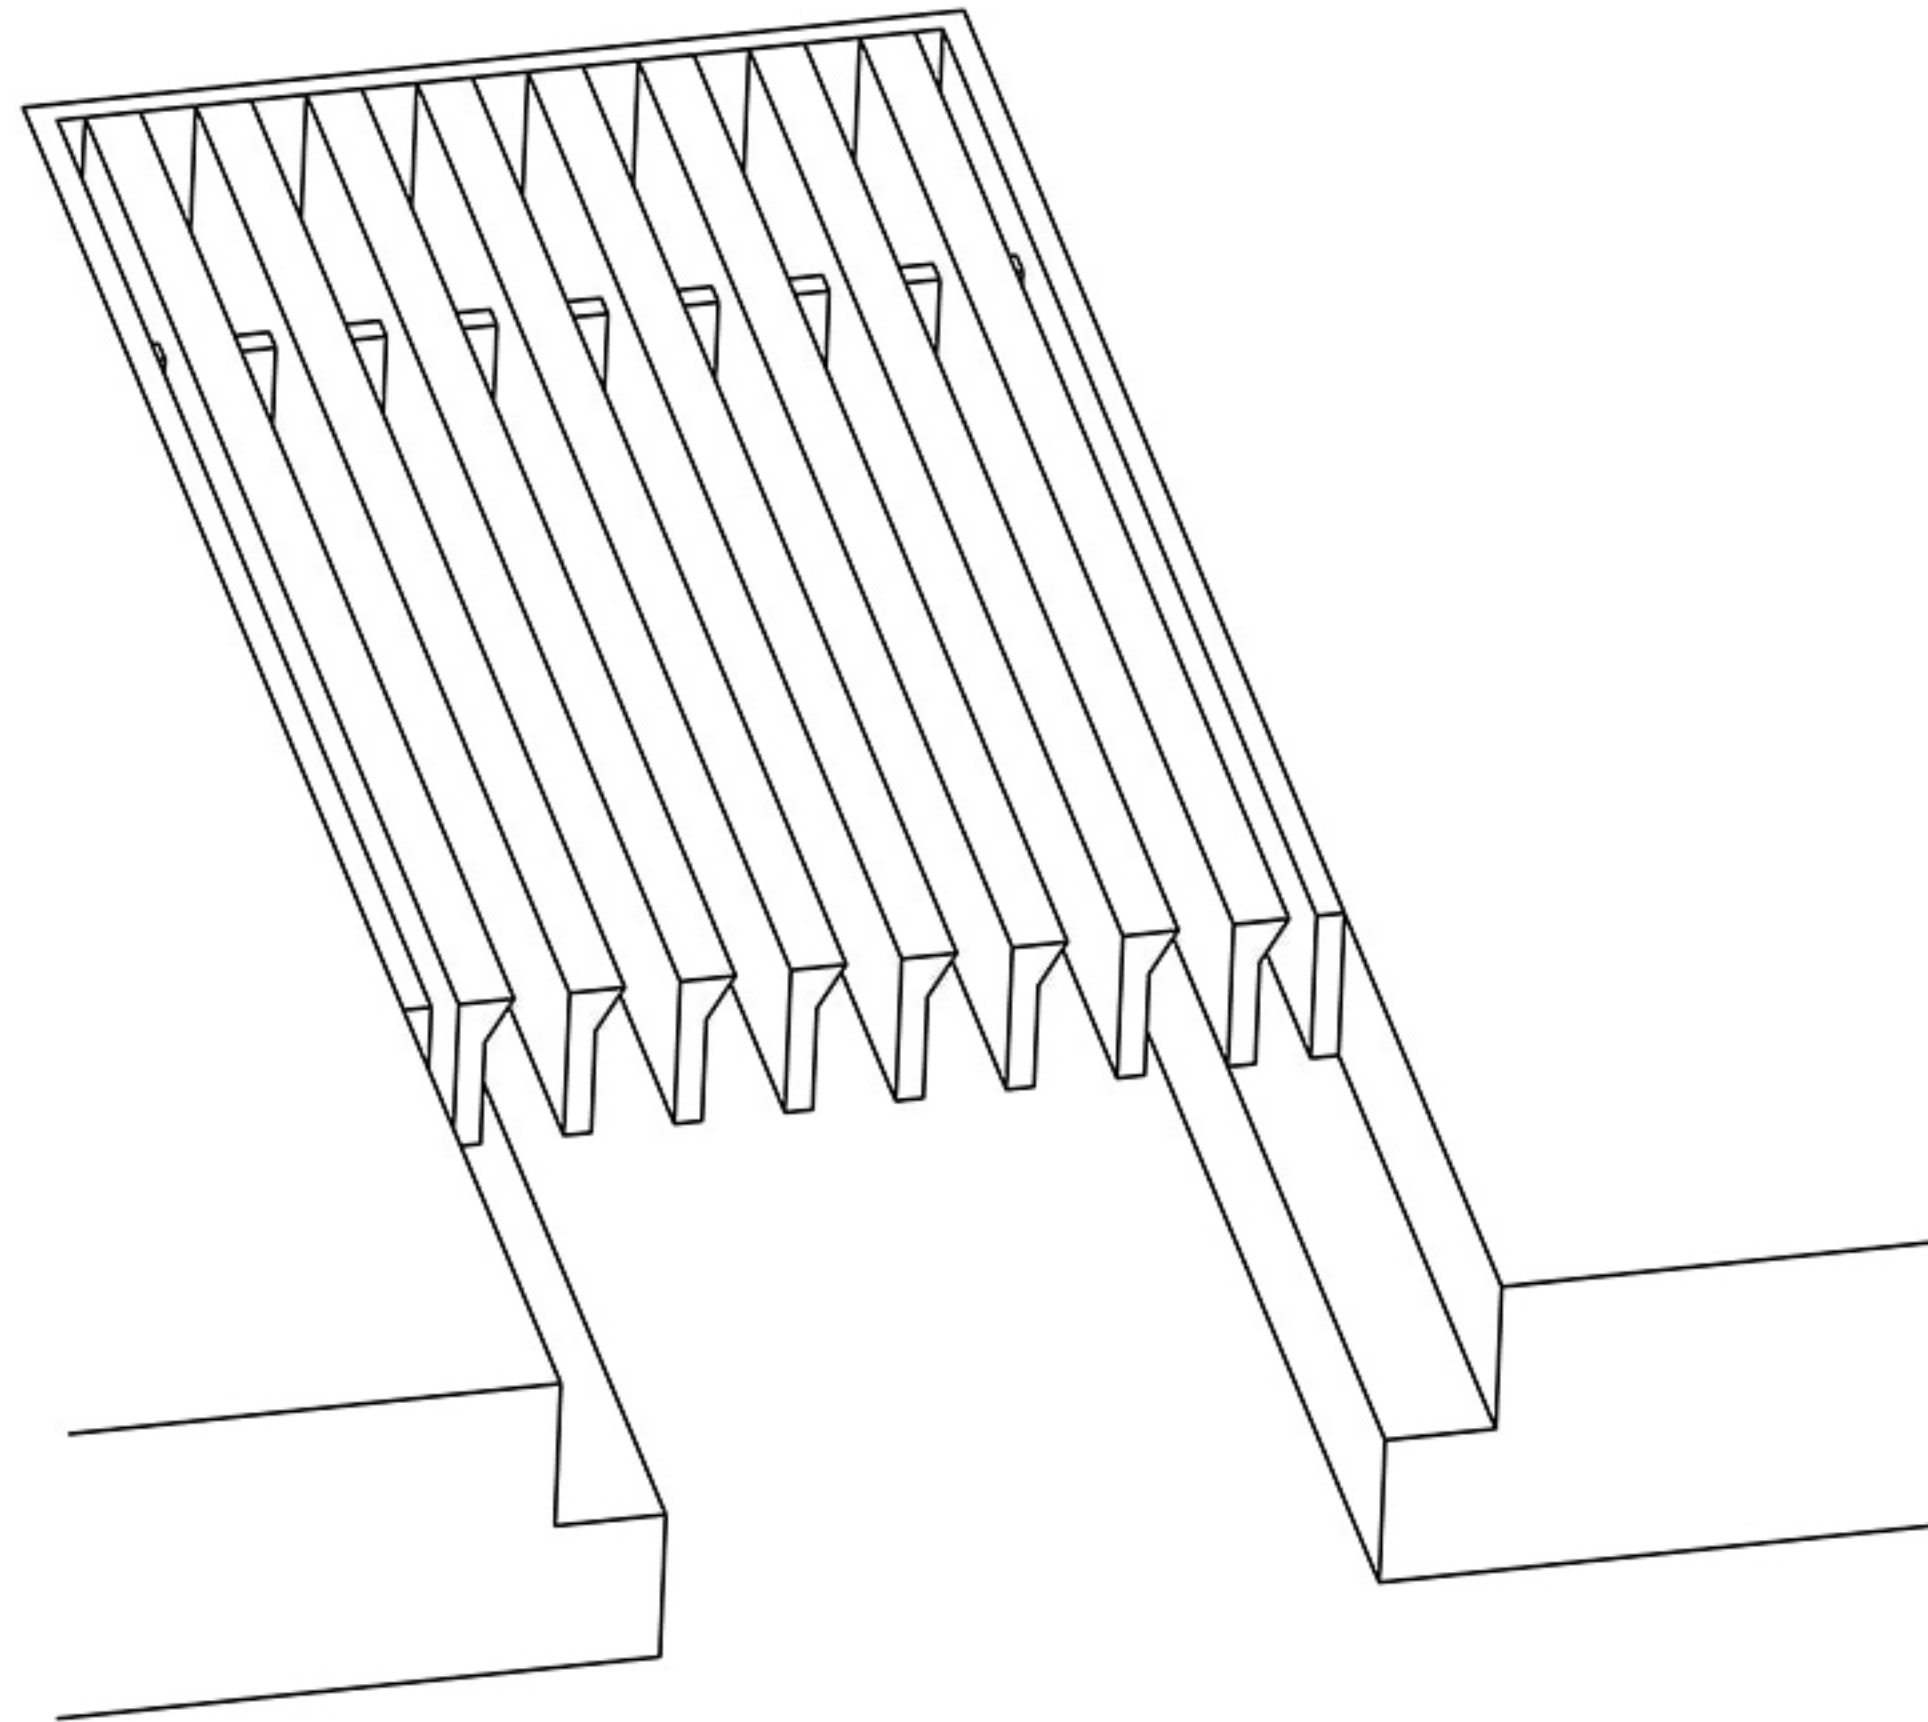

18

BAND FRAME

Drop in

AAG220

SHOWN

Drop in Band frame for enclosures, millwork, and fin tube openings.

Artistry in Architectural Grilles
custom architectural grilles and metal-work

SECTION NAME: BAND-FRAME SECTION	
TITLE: INSTALLATION DETAIL	
DRAWN BY: QW	DRAWING # # 18
DATE:	SCALE: NOT TO SCALE