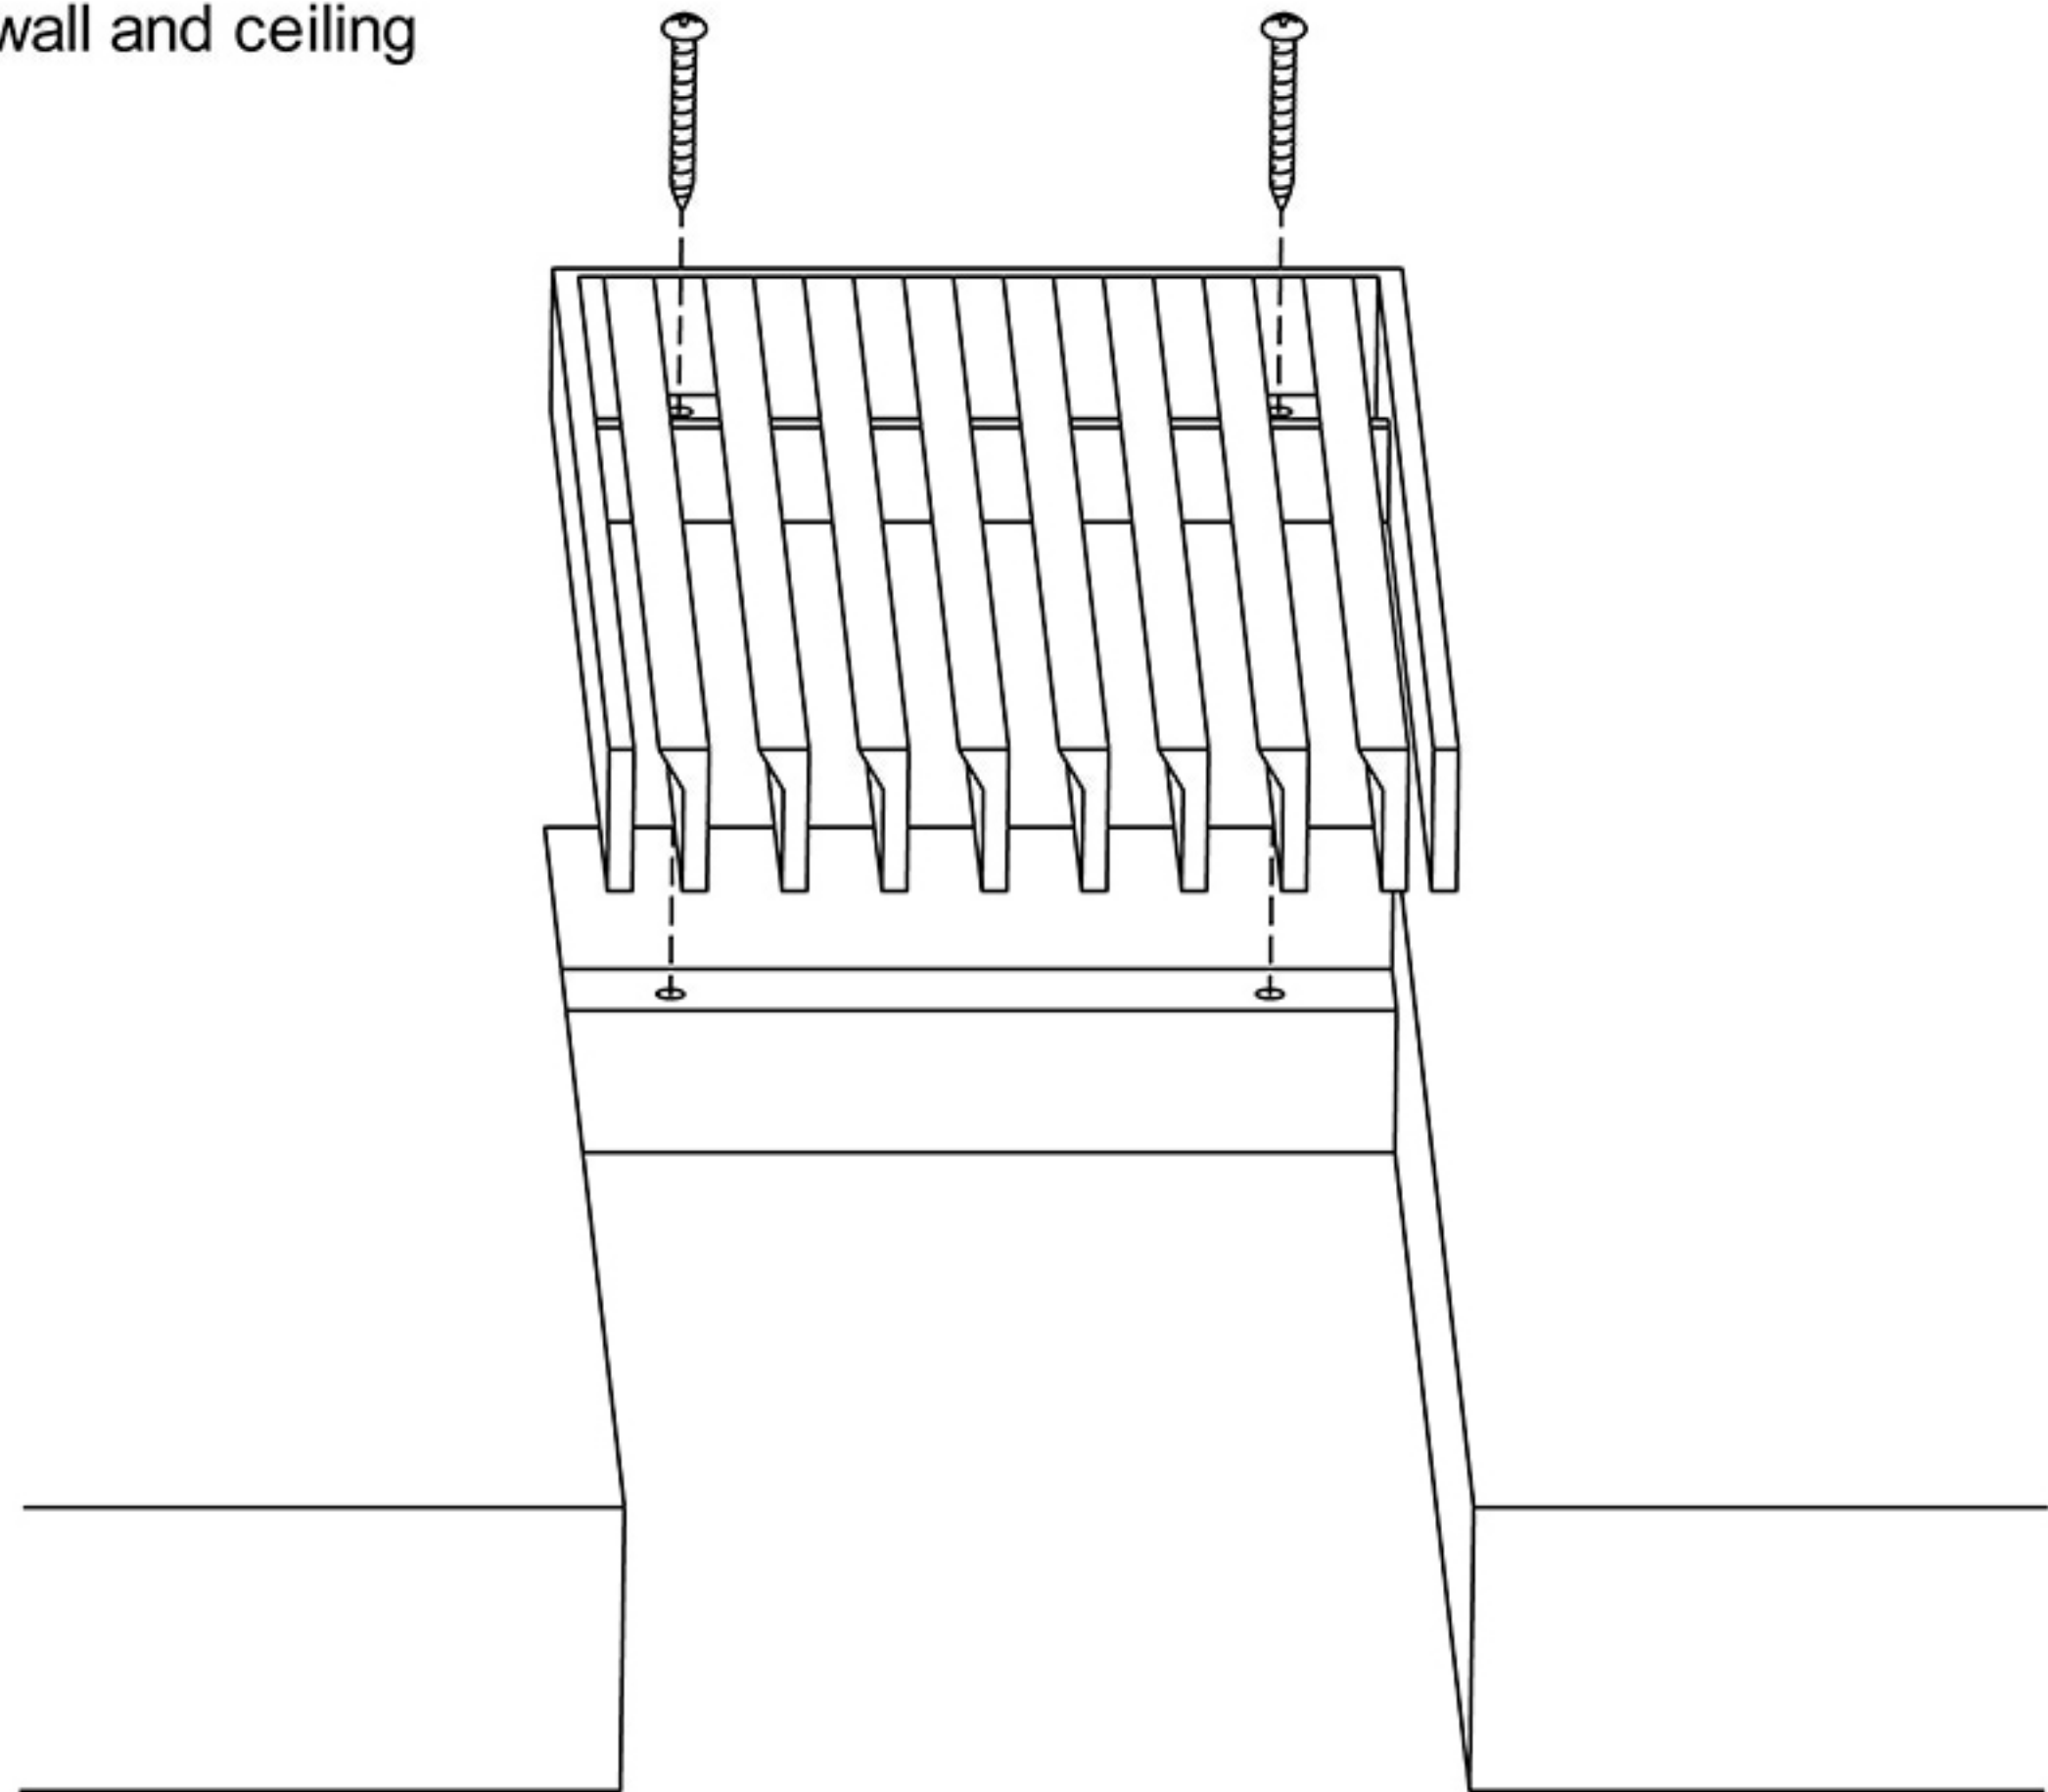

19

BAND FRAME

With mounting tabs

AAG220

SHOWN

Band frame with mounting tabs for wall and ceiling applications.

Artistry in Architectural Grilles
custom architectural grilles and metal-work

SECTION NAME: BAND-FRAME SECTION	
TITLE: INSTALLATION DETAIL	
DRAWN BY: QW	DRAWING # # 19
DATE:	SCALE: NOT TO SCALE