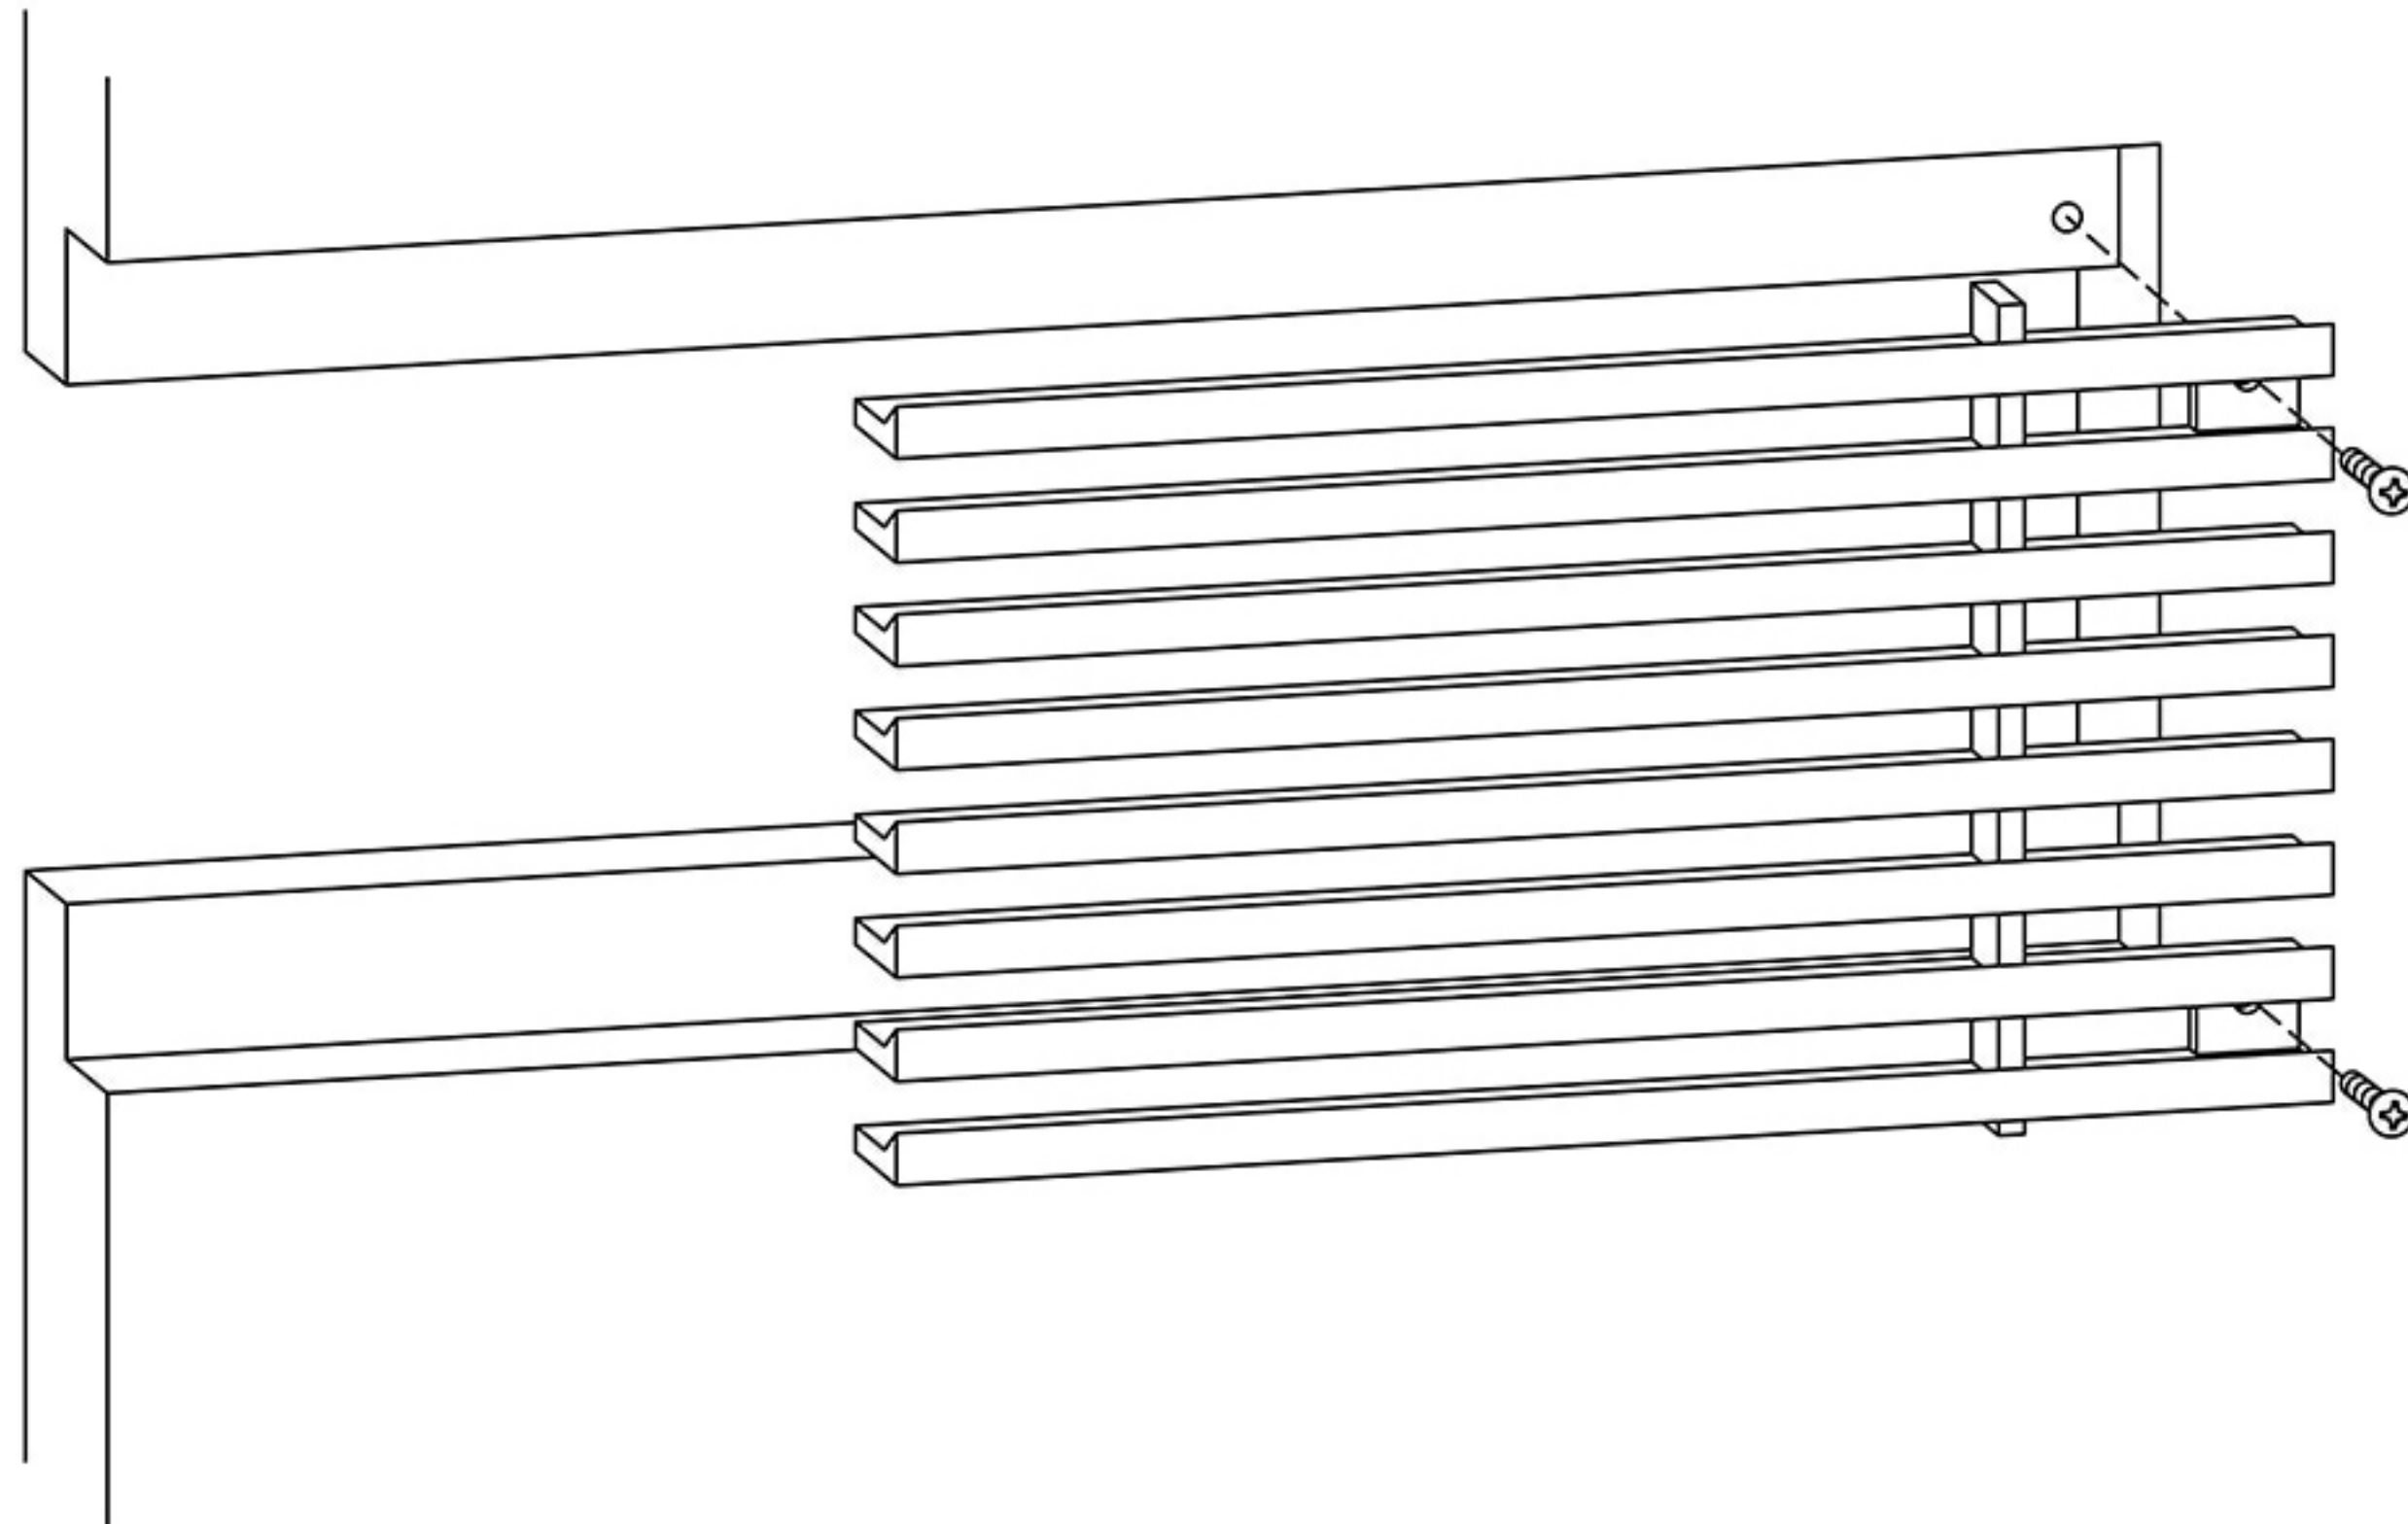

2

CORE ONLY

With mounting tabs

AAG220

SHOWN

Core only with mounting tabs for fastening to blocking, wood work or angle supports, duct flanges etc. AAG provides mounting fasteners with matching finish.

Artistry in Architectural Grilles
custom architectural grilles and metal-work