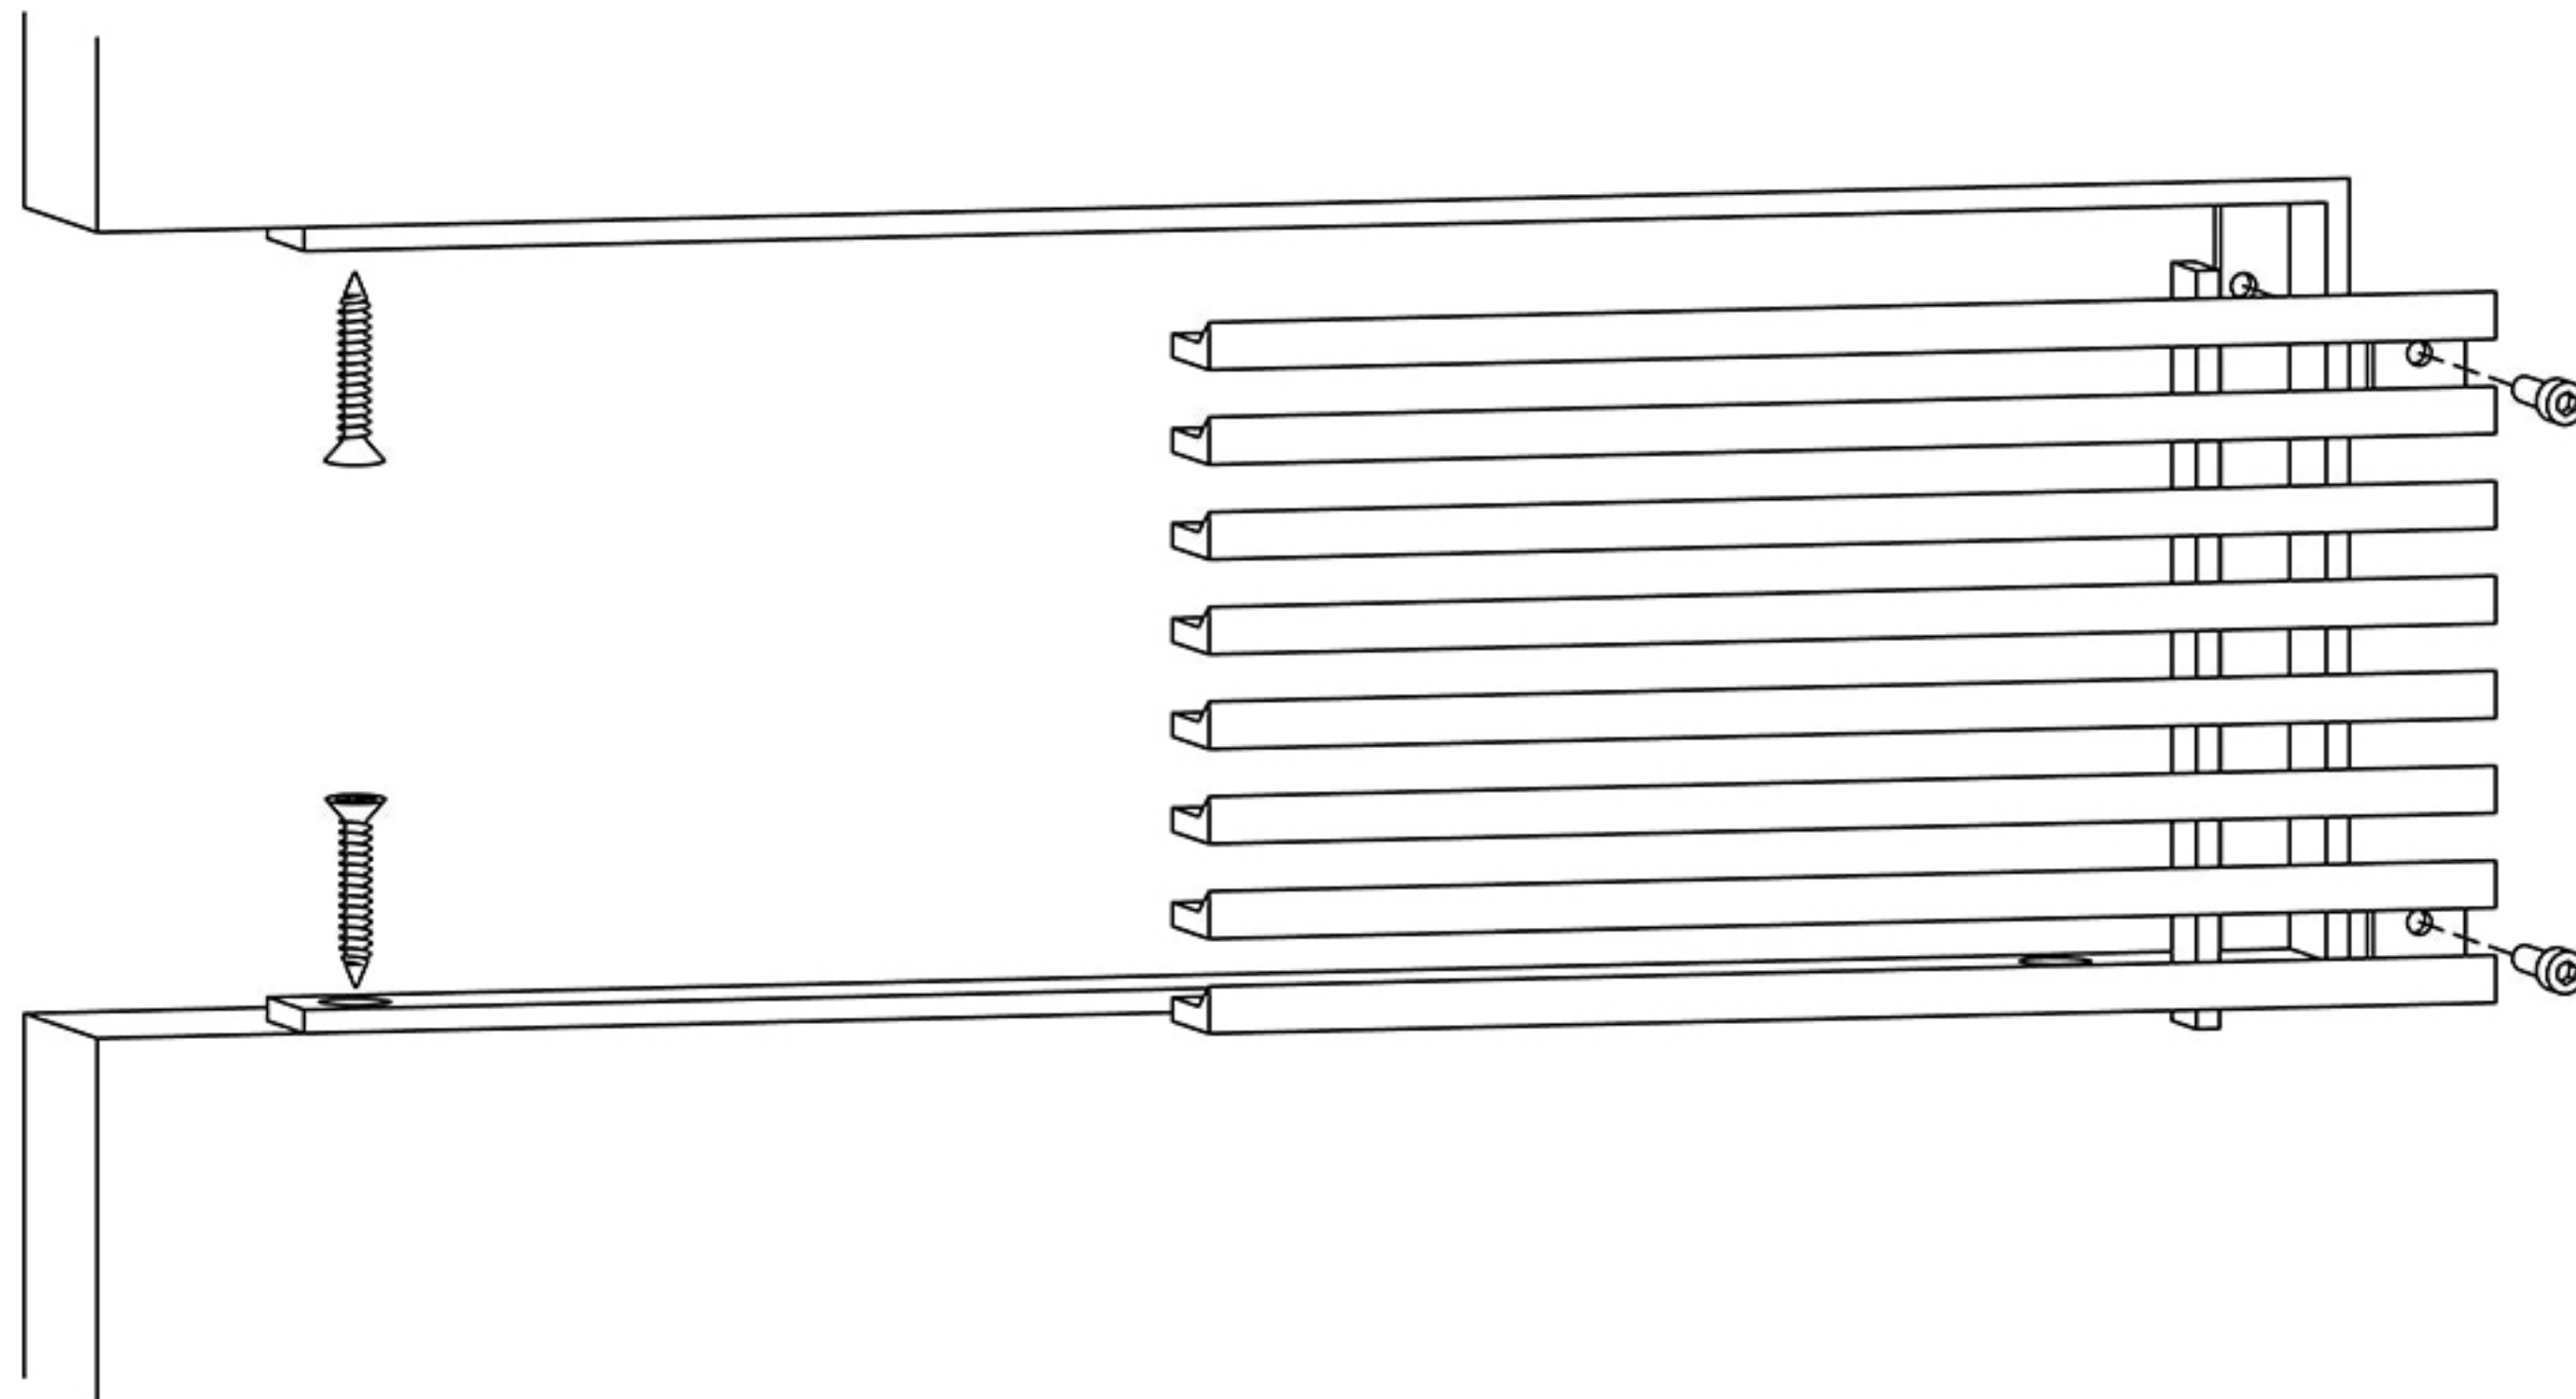

20

**BAND FRAME**

*Concealed mounting holes-Removable core*

**AAG220**

**SHOWN**

Band frames with countersunk holes in the side of frame for fastening to the opening, with removable core; wall and ceiling applications.

**Artistry in Architectural Grilles**  
custom architectural grilles and metal-work

SECTION NAME:	BAND-FRAME SECTION	
TITLE:	INSTALLATION DETAIL	
DRAWN BY:	QW	DRAWING #
DATE:		# 20
		SCALE:
		NOT TO SCALE