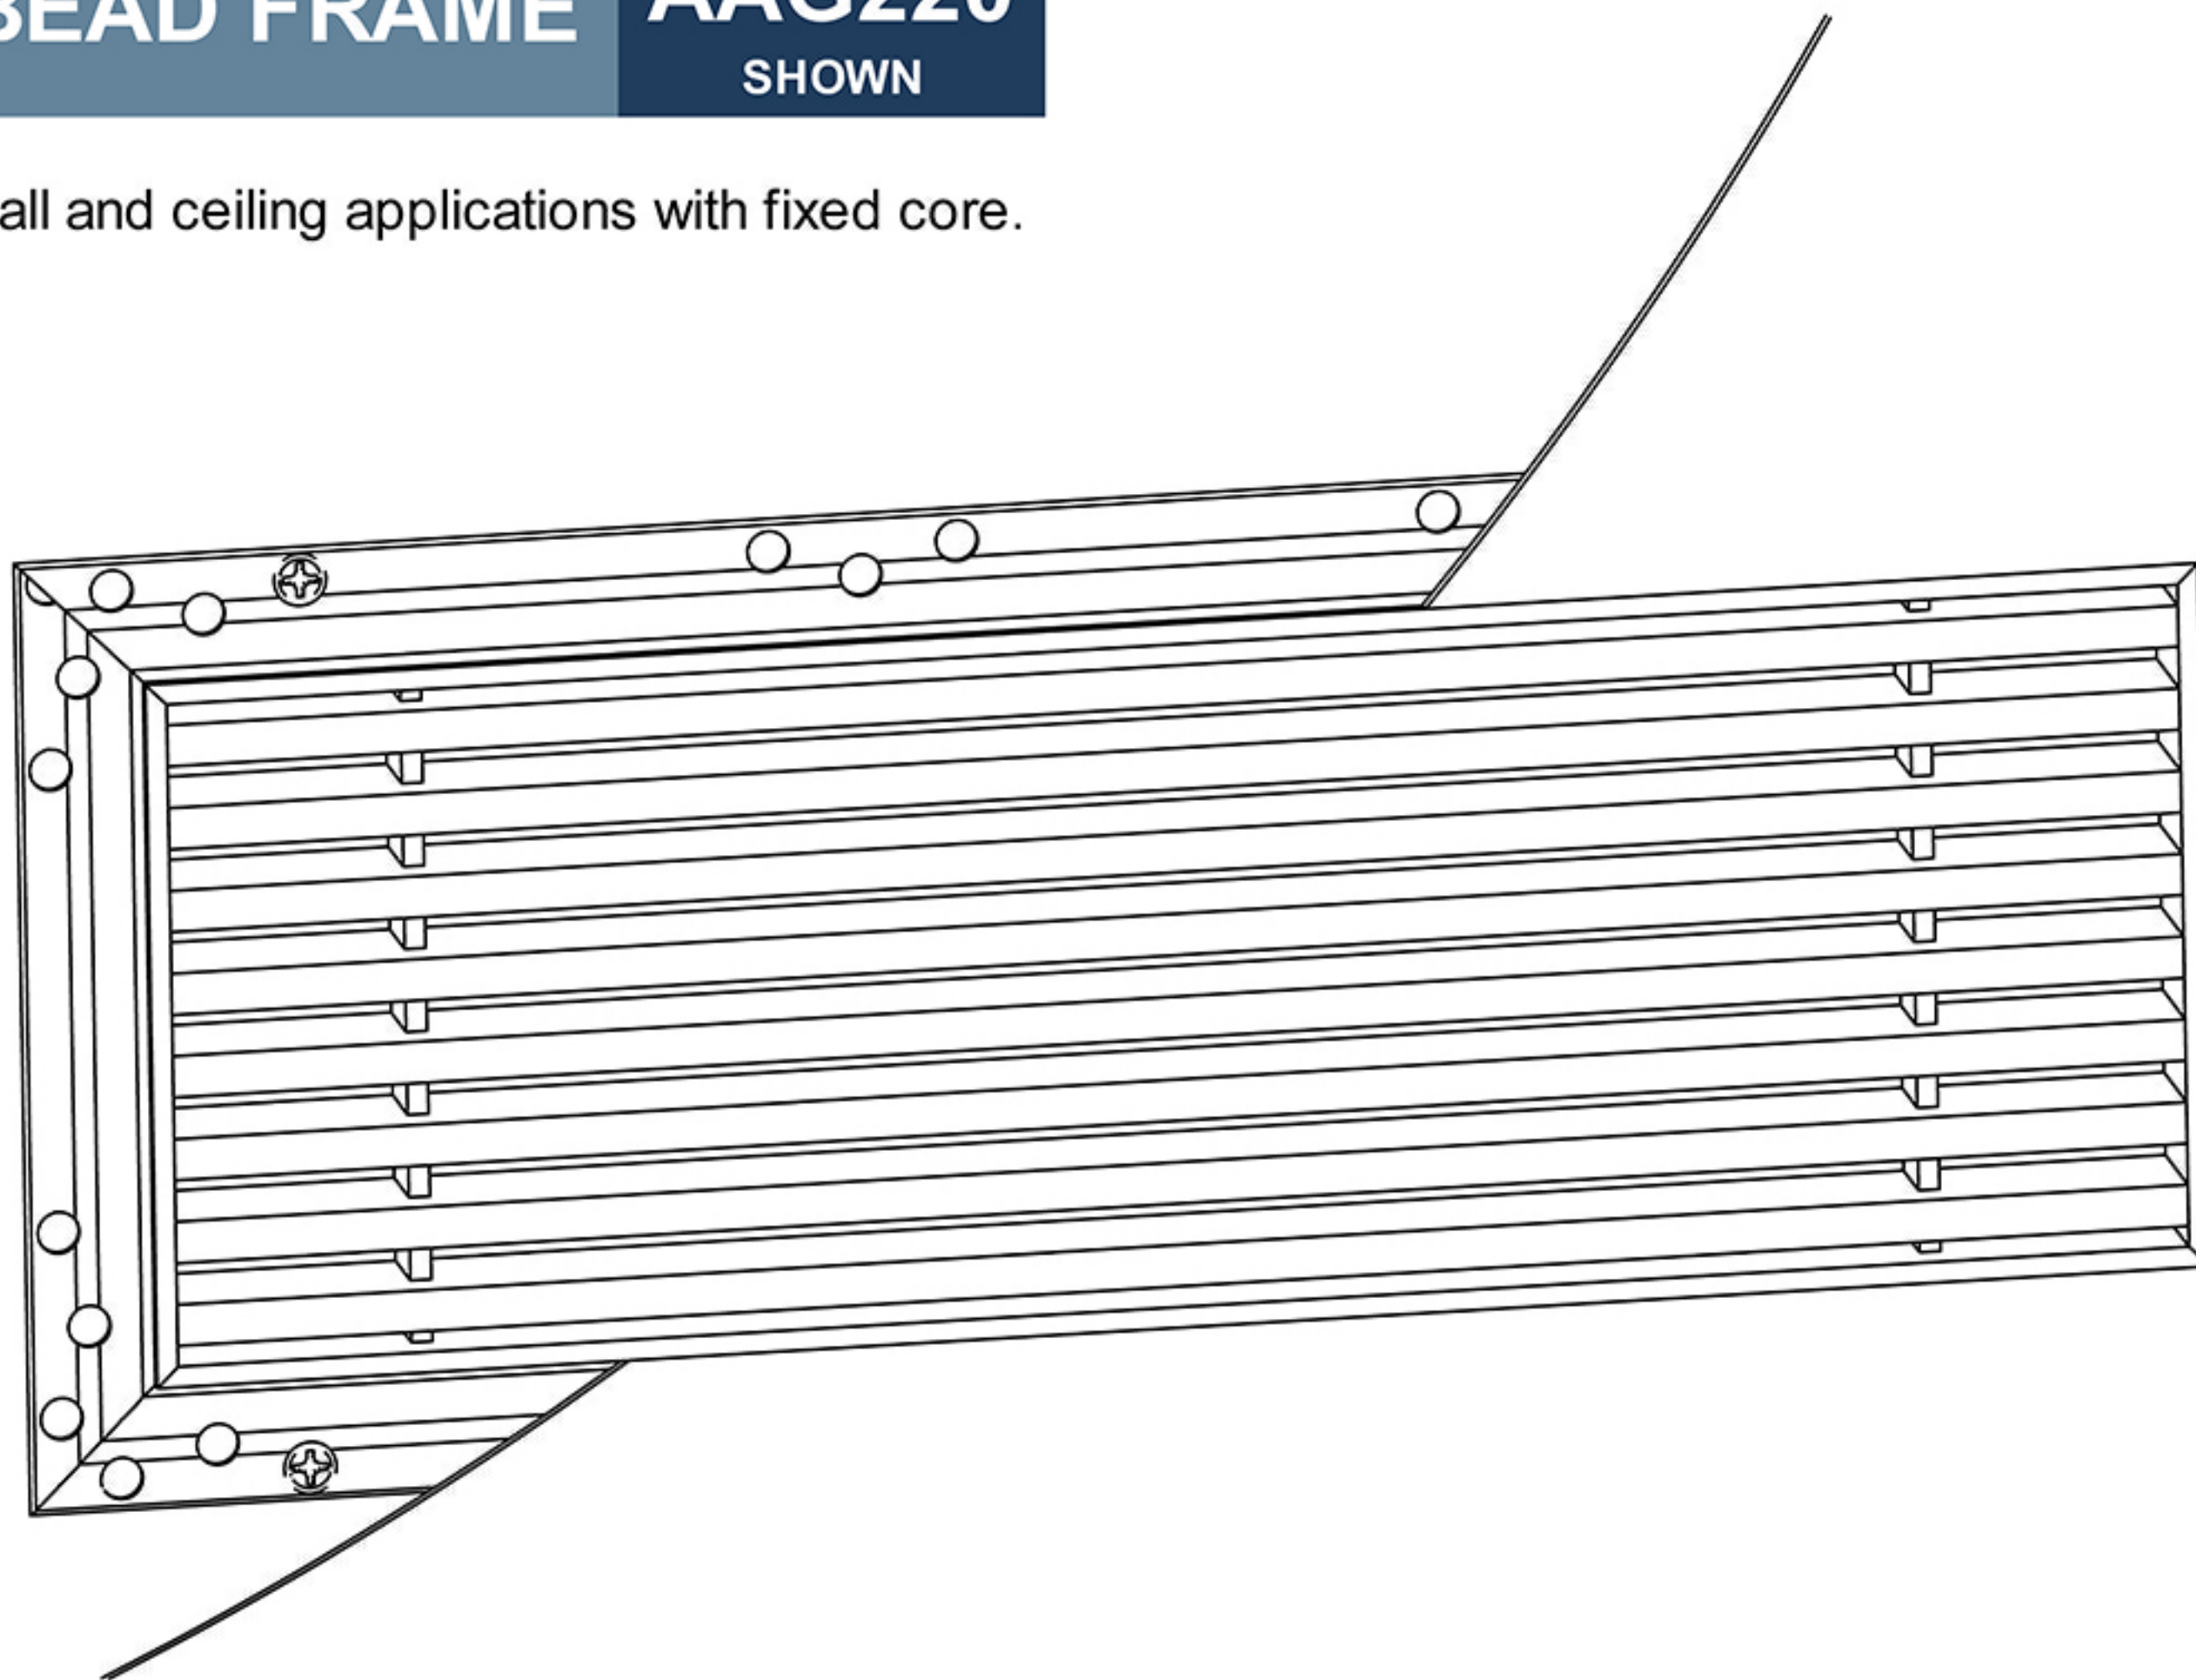

21

JBEAD FRAME

AAG220 SHOWN

JBEAD for wall and ceiling applications with fixed core.

Artistry in Architectural Grilles
custom architectural grilles and metal-work

SECTION NAME: JBEAD-FRAME SECTION	
TITLE: INSTALLATION DETAIL	
DRAWN BY: QW	DRAWING # # 21
DATE:	SCALE: NOT TO SCALE