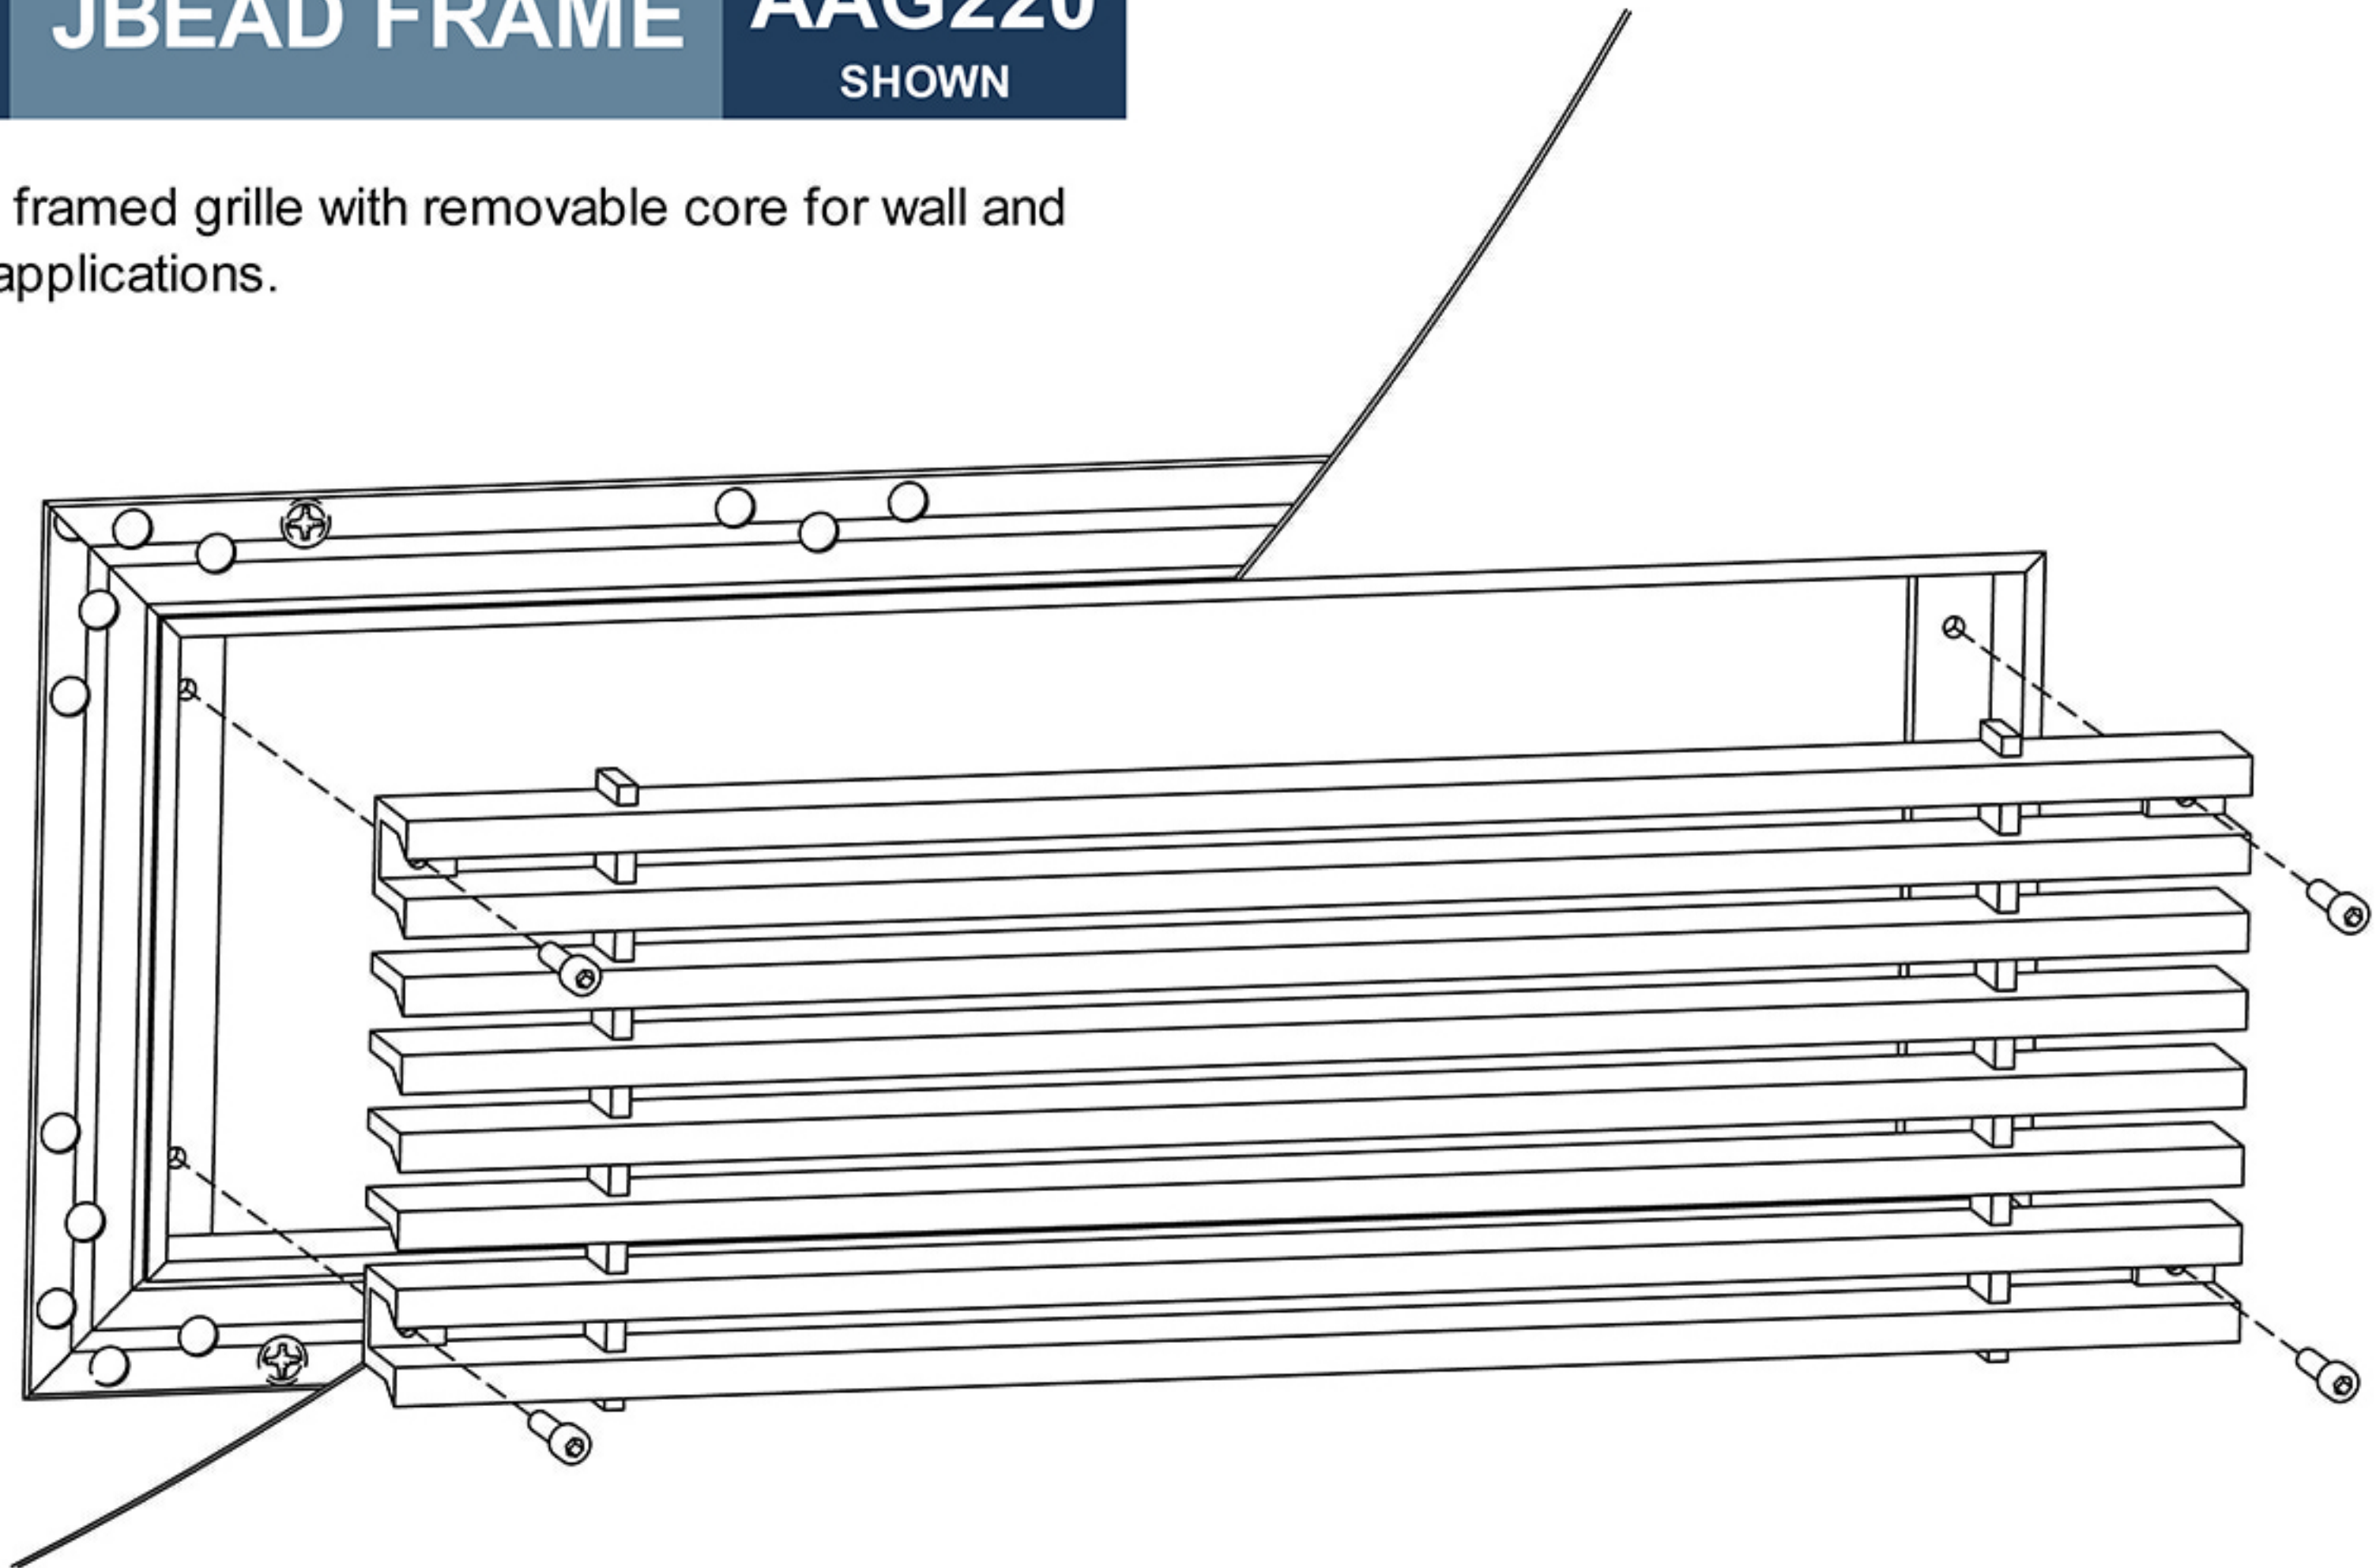

## JBEAD FRAME

### AAG220 SHOWN

JBEAD framed grille with removable core for wall and ceiling applications.

**Artistry in Architectural Grilles**  
custom architectural grilles and metal-work

SECTION NAME: JBEAD-FRAME SECTION	
TITLE: INSTALLATION DETAIL	
DRAWN BY: QW	DRAWING # # 22
DATE:	SCALE: NOT TO SCALE