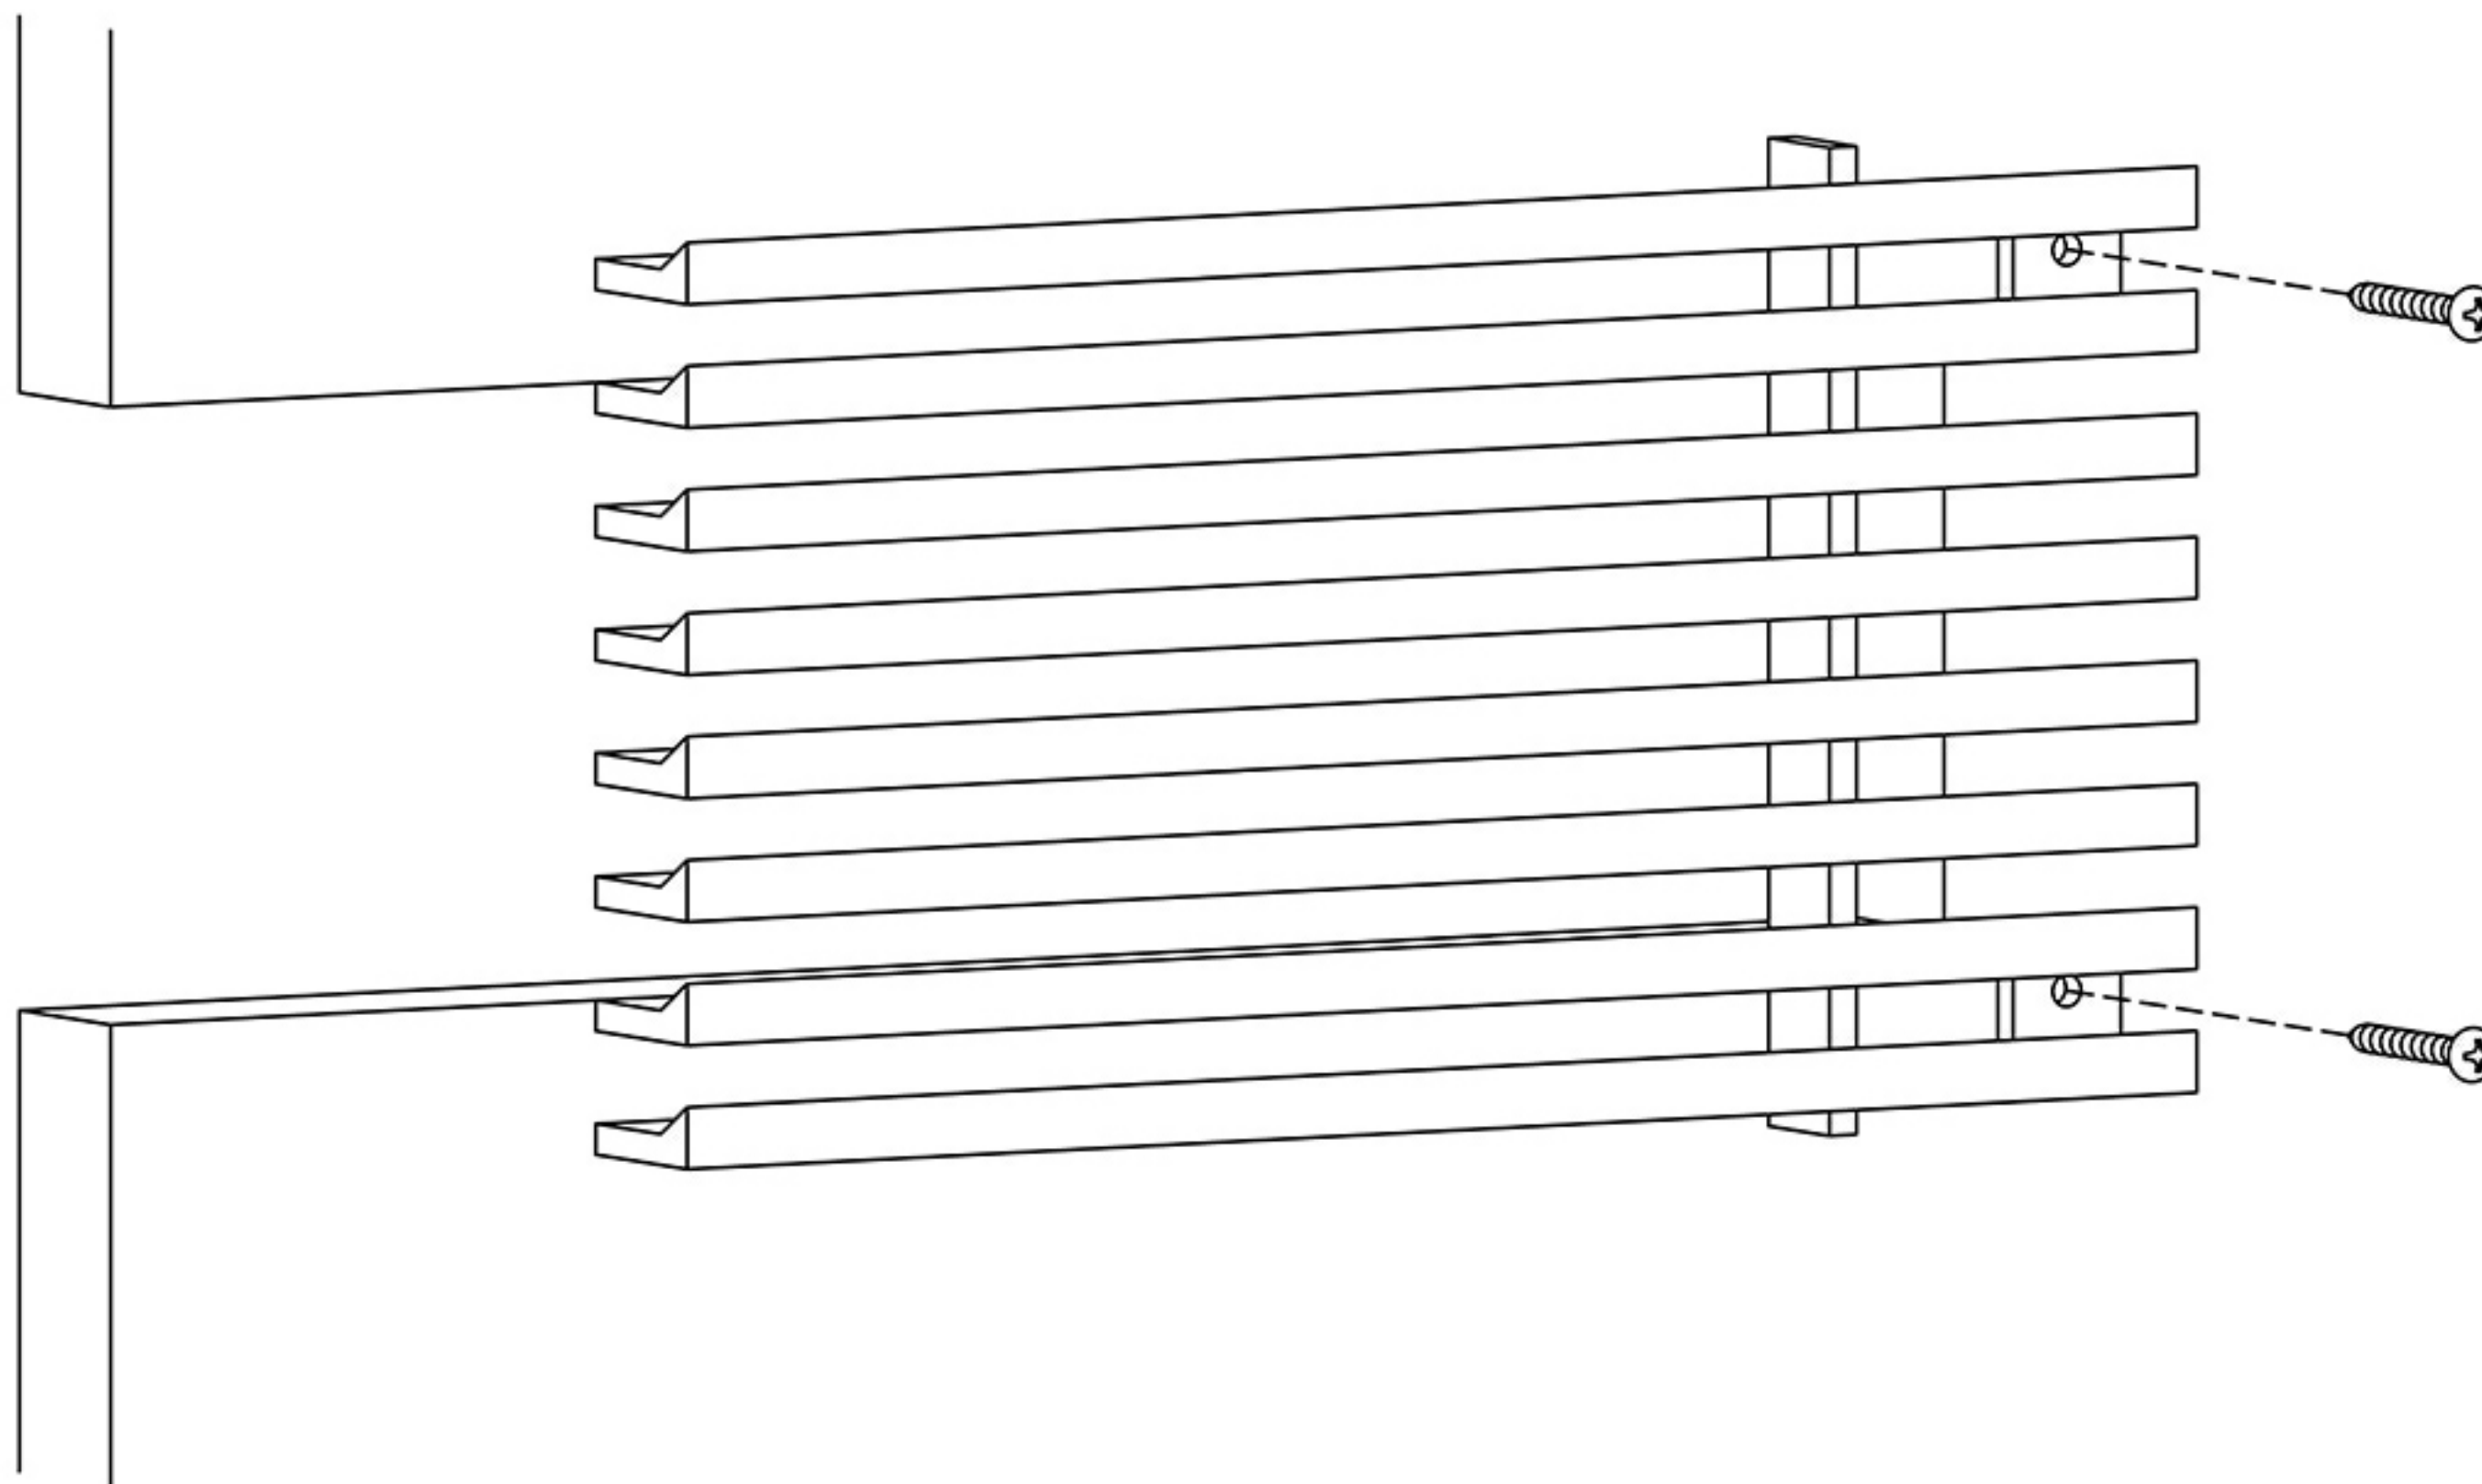

3

CORE ONLY

With mounting tabs-surface mount

AAG220

SHOWN

Core only with mounting tabs, typically used for wall cladding or other decorative purposes. AAG provides mounting fasteners.

Artistry in Architectural Grilles
custom architectural grilles and metal-work

SECTION NAME: CORE ONLY SECTION	
TITLE: INSTALLATION DETAIL	
DRAWN BY: QW	DRAWING # # 03
DATE:	SCALE: NOT TO SCALE

ADVANCED ARCH GRILLES
149 Denton Avenue, New Hyde Park, NY 11040
Voice: 516-488-0628 Fax: 516-488-0728
Email: sales@agrilles.com