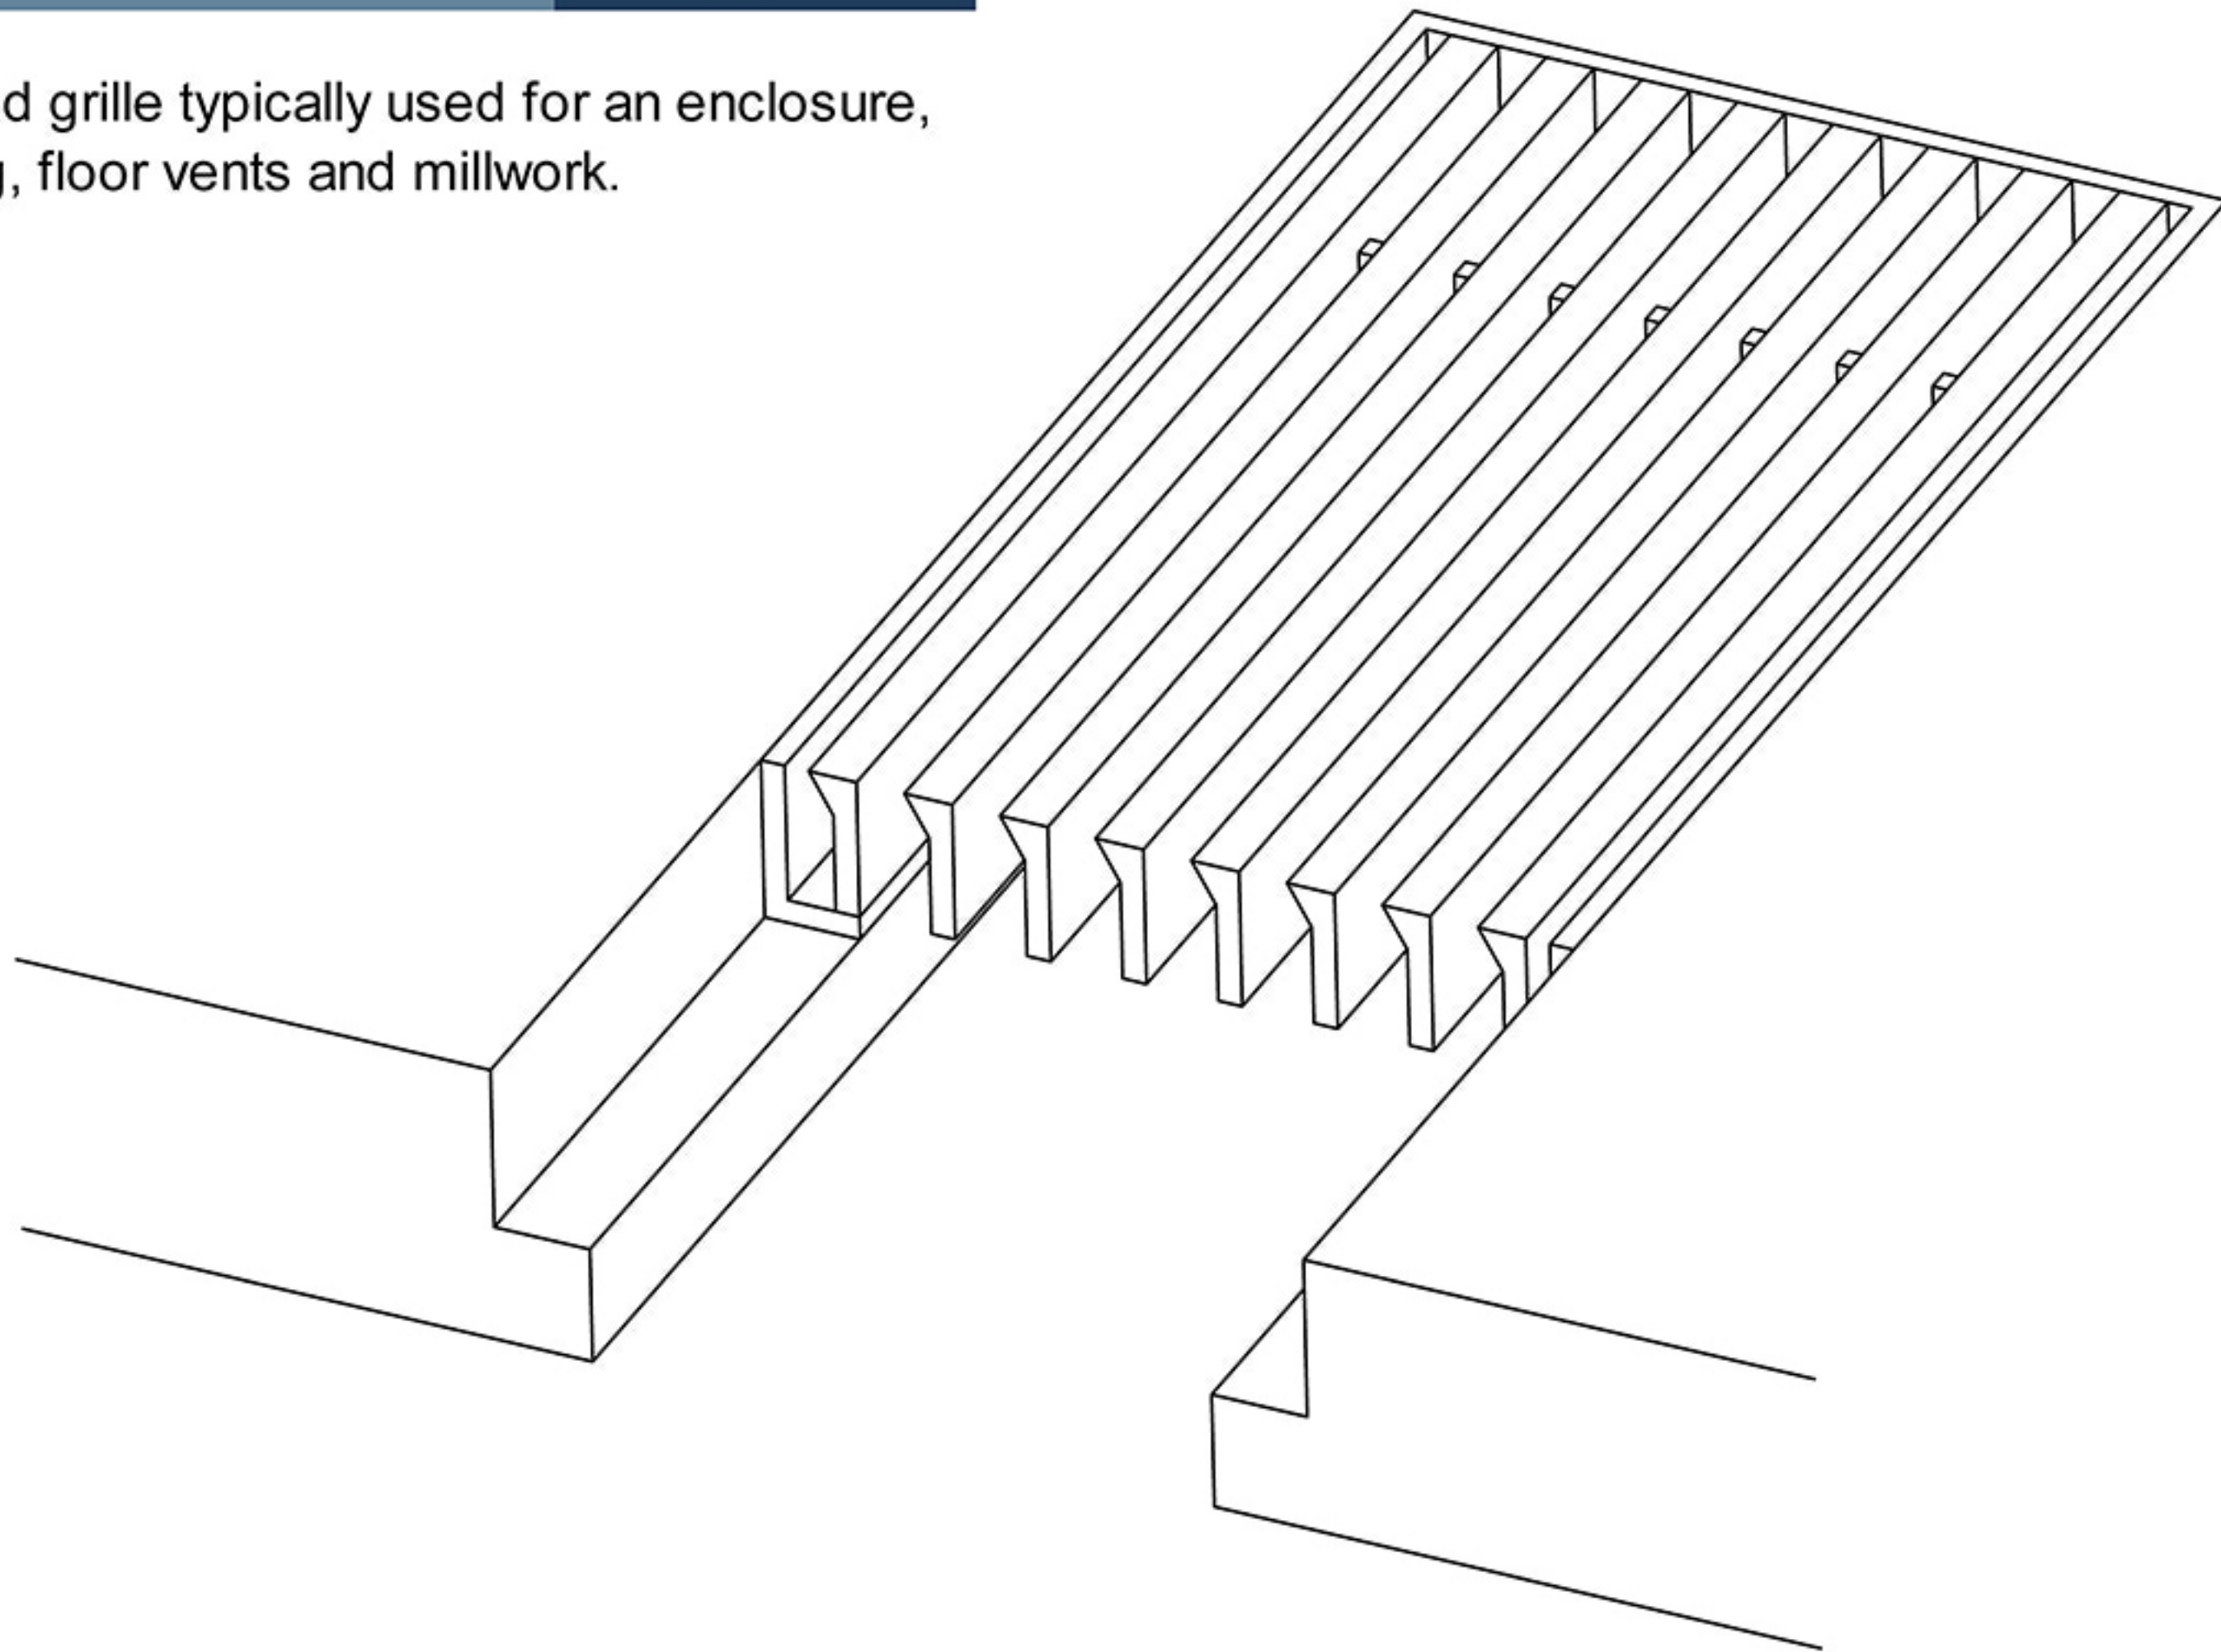

4

A FRAME

AAG220
SHOWN

Drop in A framed grille typically used for an enclosure, fin tube opening, floor vents and millwork.

Artistry in Architectural Grilles
custom architectural grilles and metal-work

SECTION NAME:	A-FRAME SECTION	
TITLE:	INSTALLATION DETAIL	
DRAWN BY:	QW	DRAWING #
DATE:		# 04
		SCALE:
		NOT TO SCALE