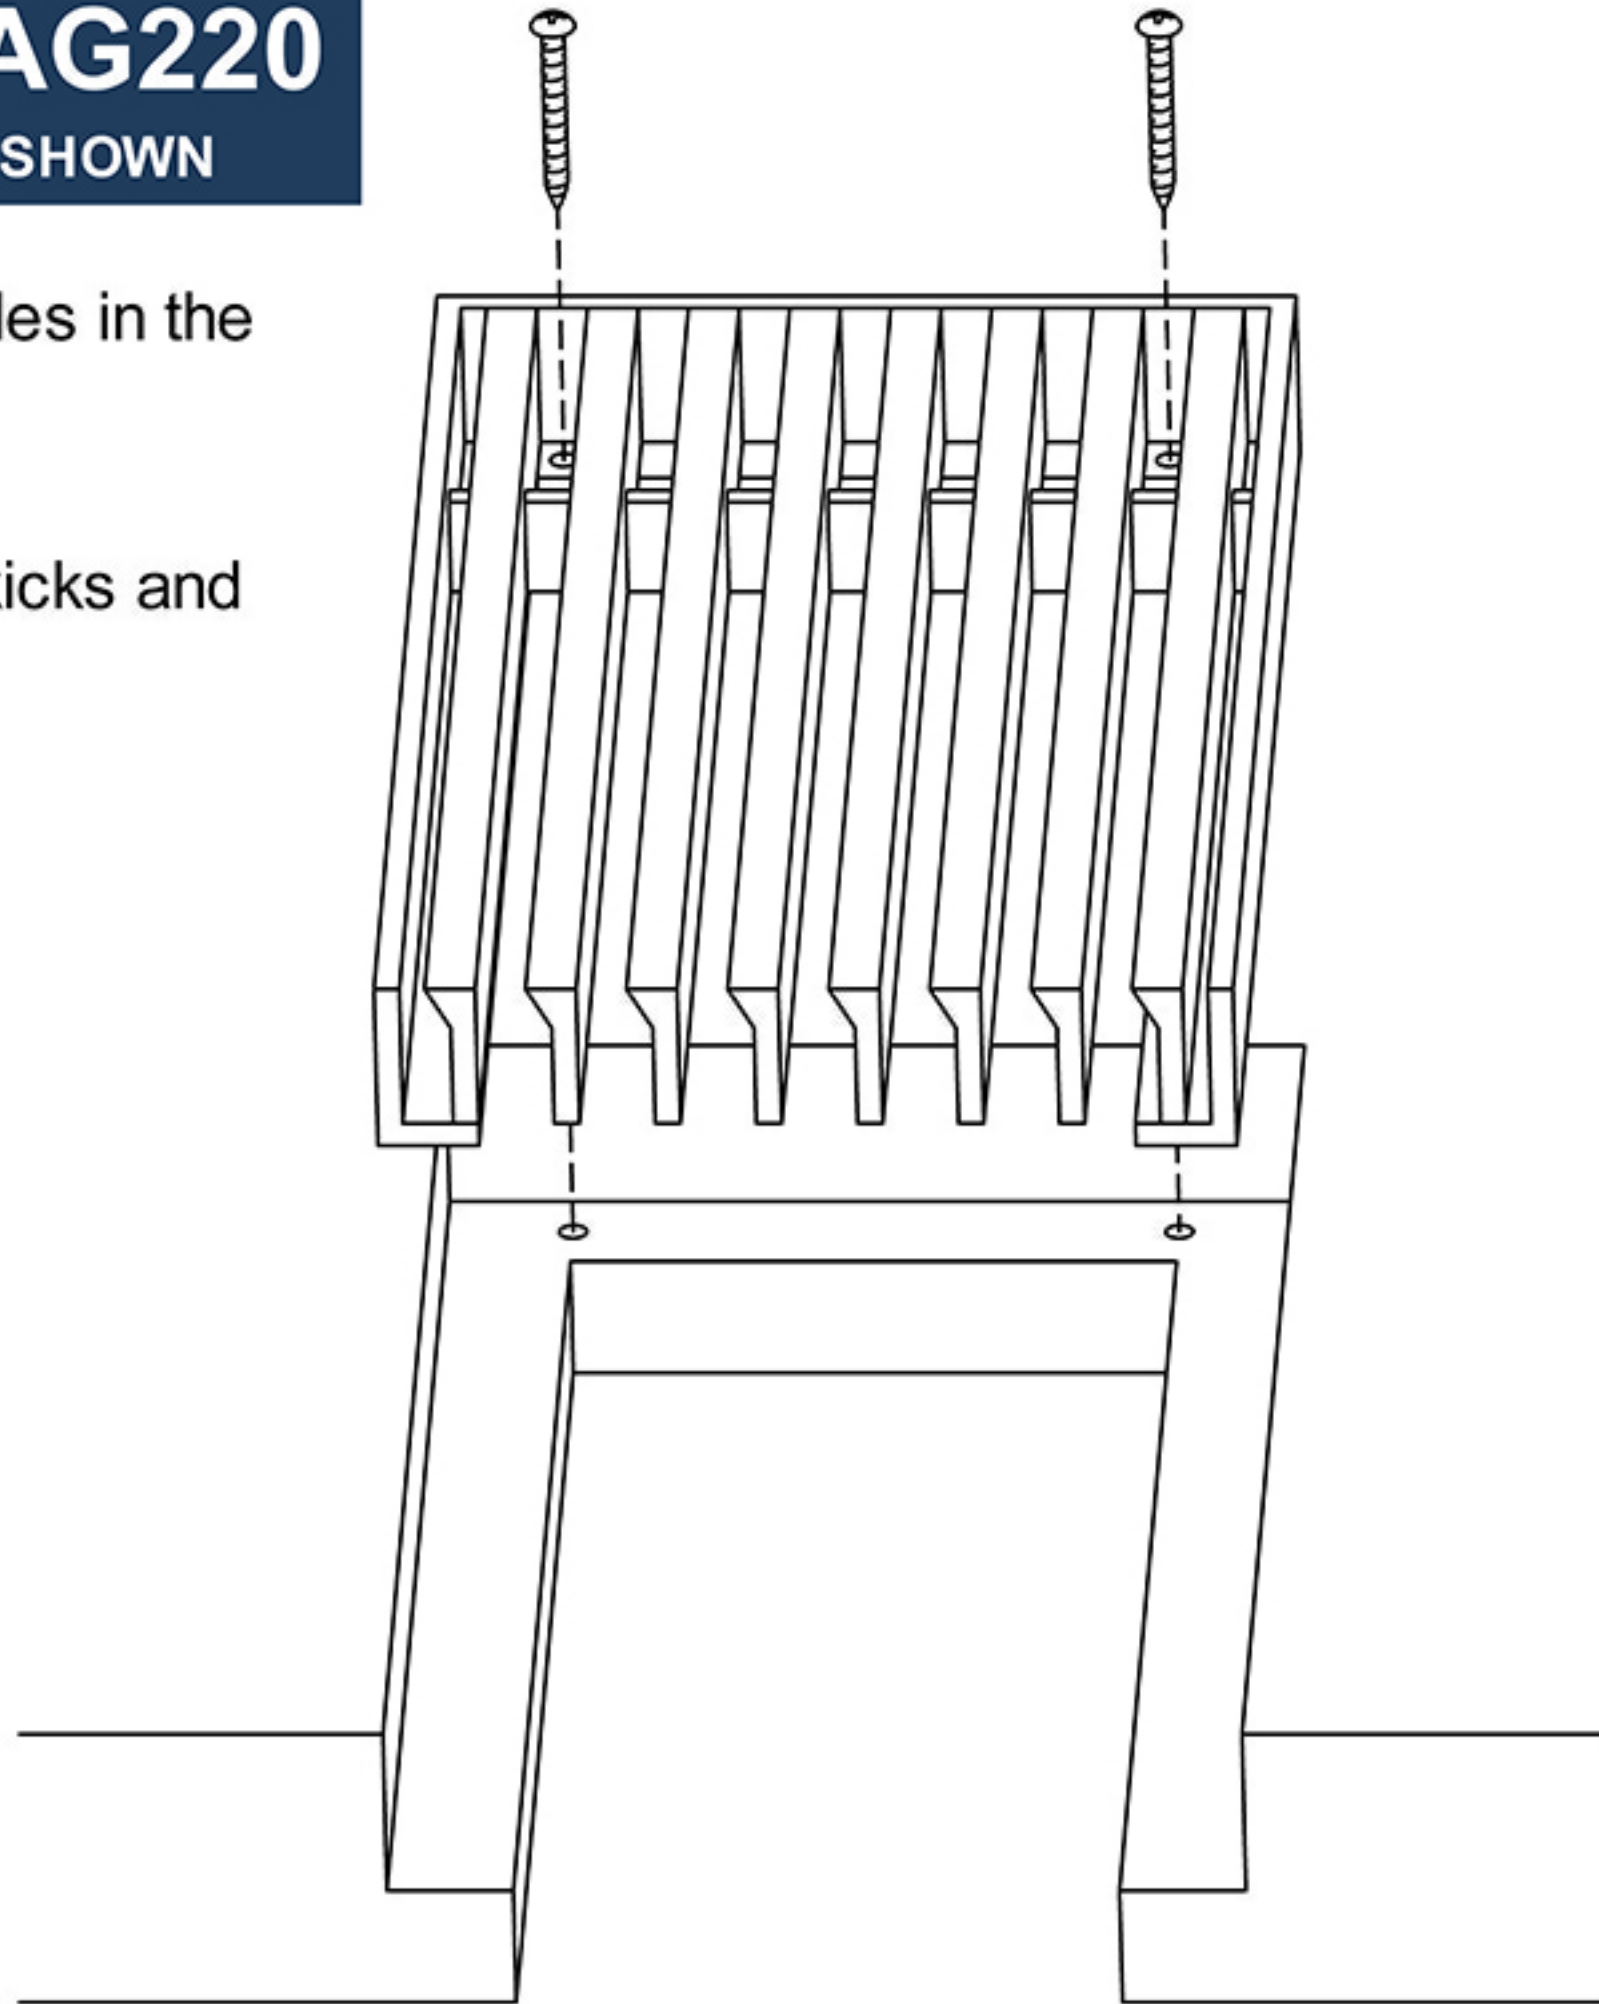

5

A FRAME

With mounting holes

AAG220

SHOWN

A frame style with countersunk mounting holes in the bottom of the frame.

Typical uses are for wall, ceiling, floor, toe-kicks and under benches.

AAG provides mounting fasteners.